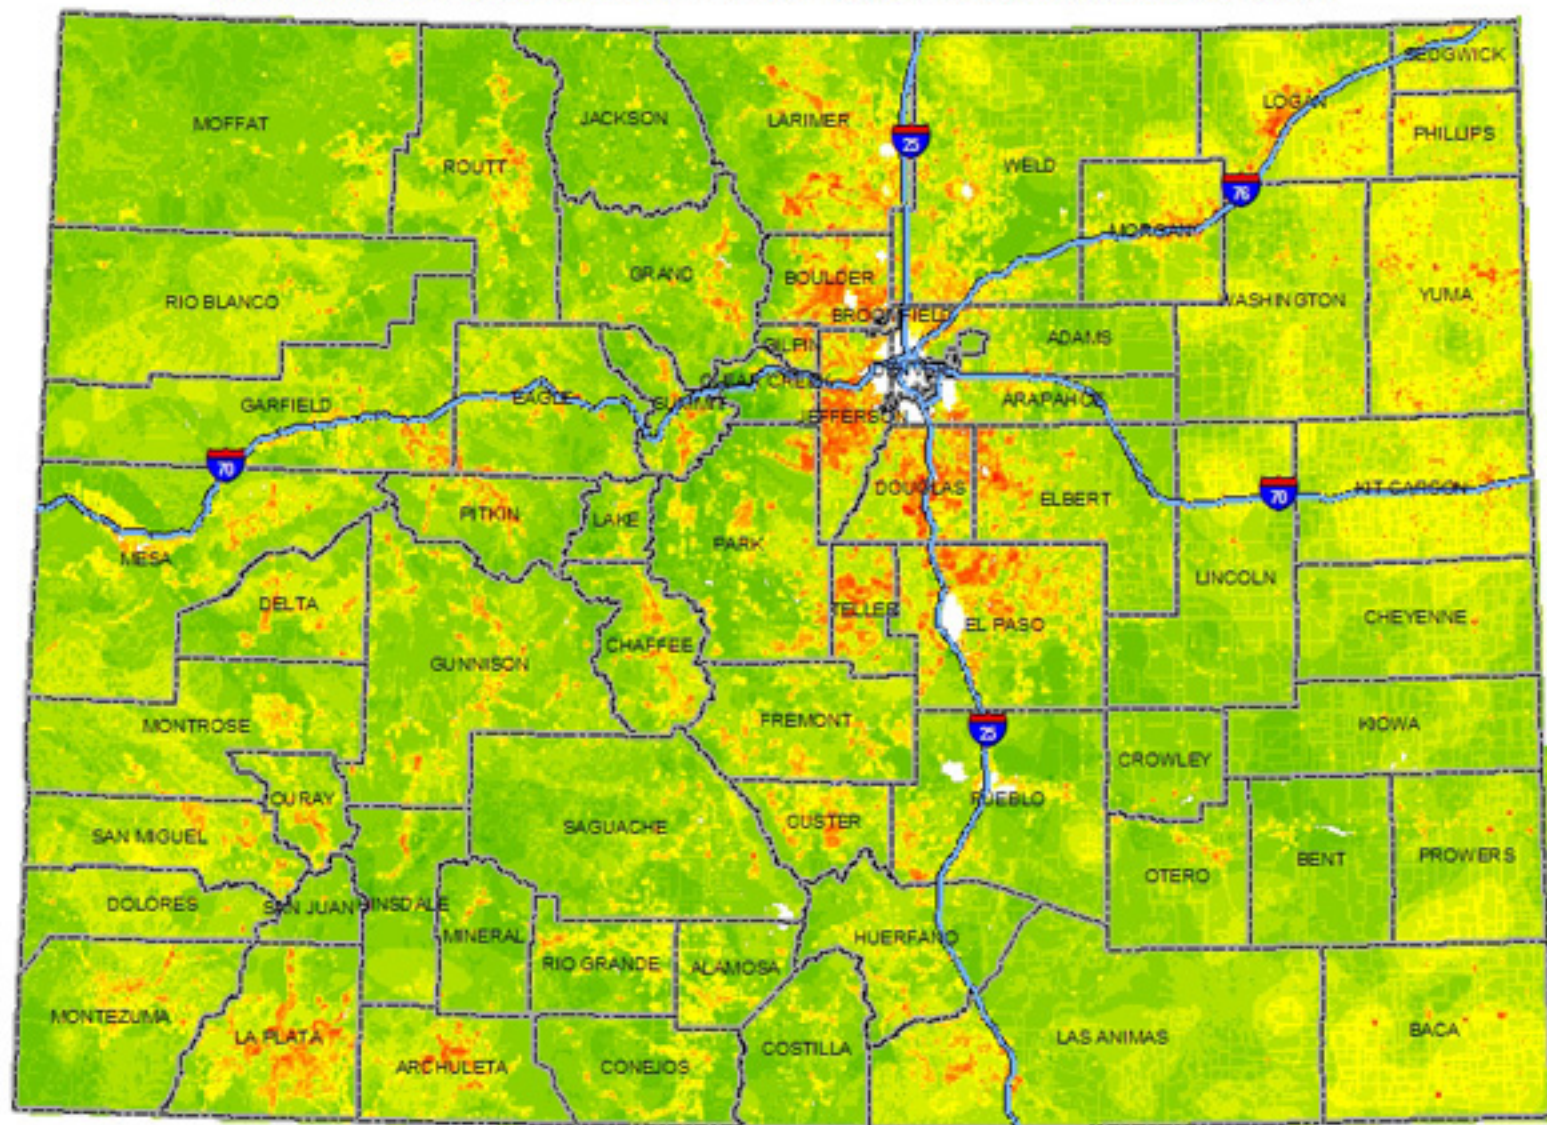

# Colorado Wildland Urban Interface Hazard Assessment

Hazard Values - Aggregate of Hazard Risk and Values Layers

Colorado State University

0 10 20 40 Miles