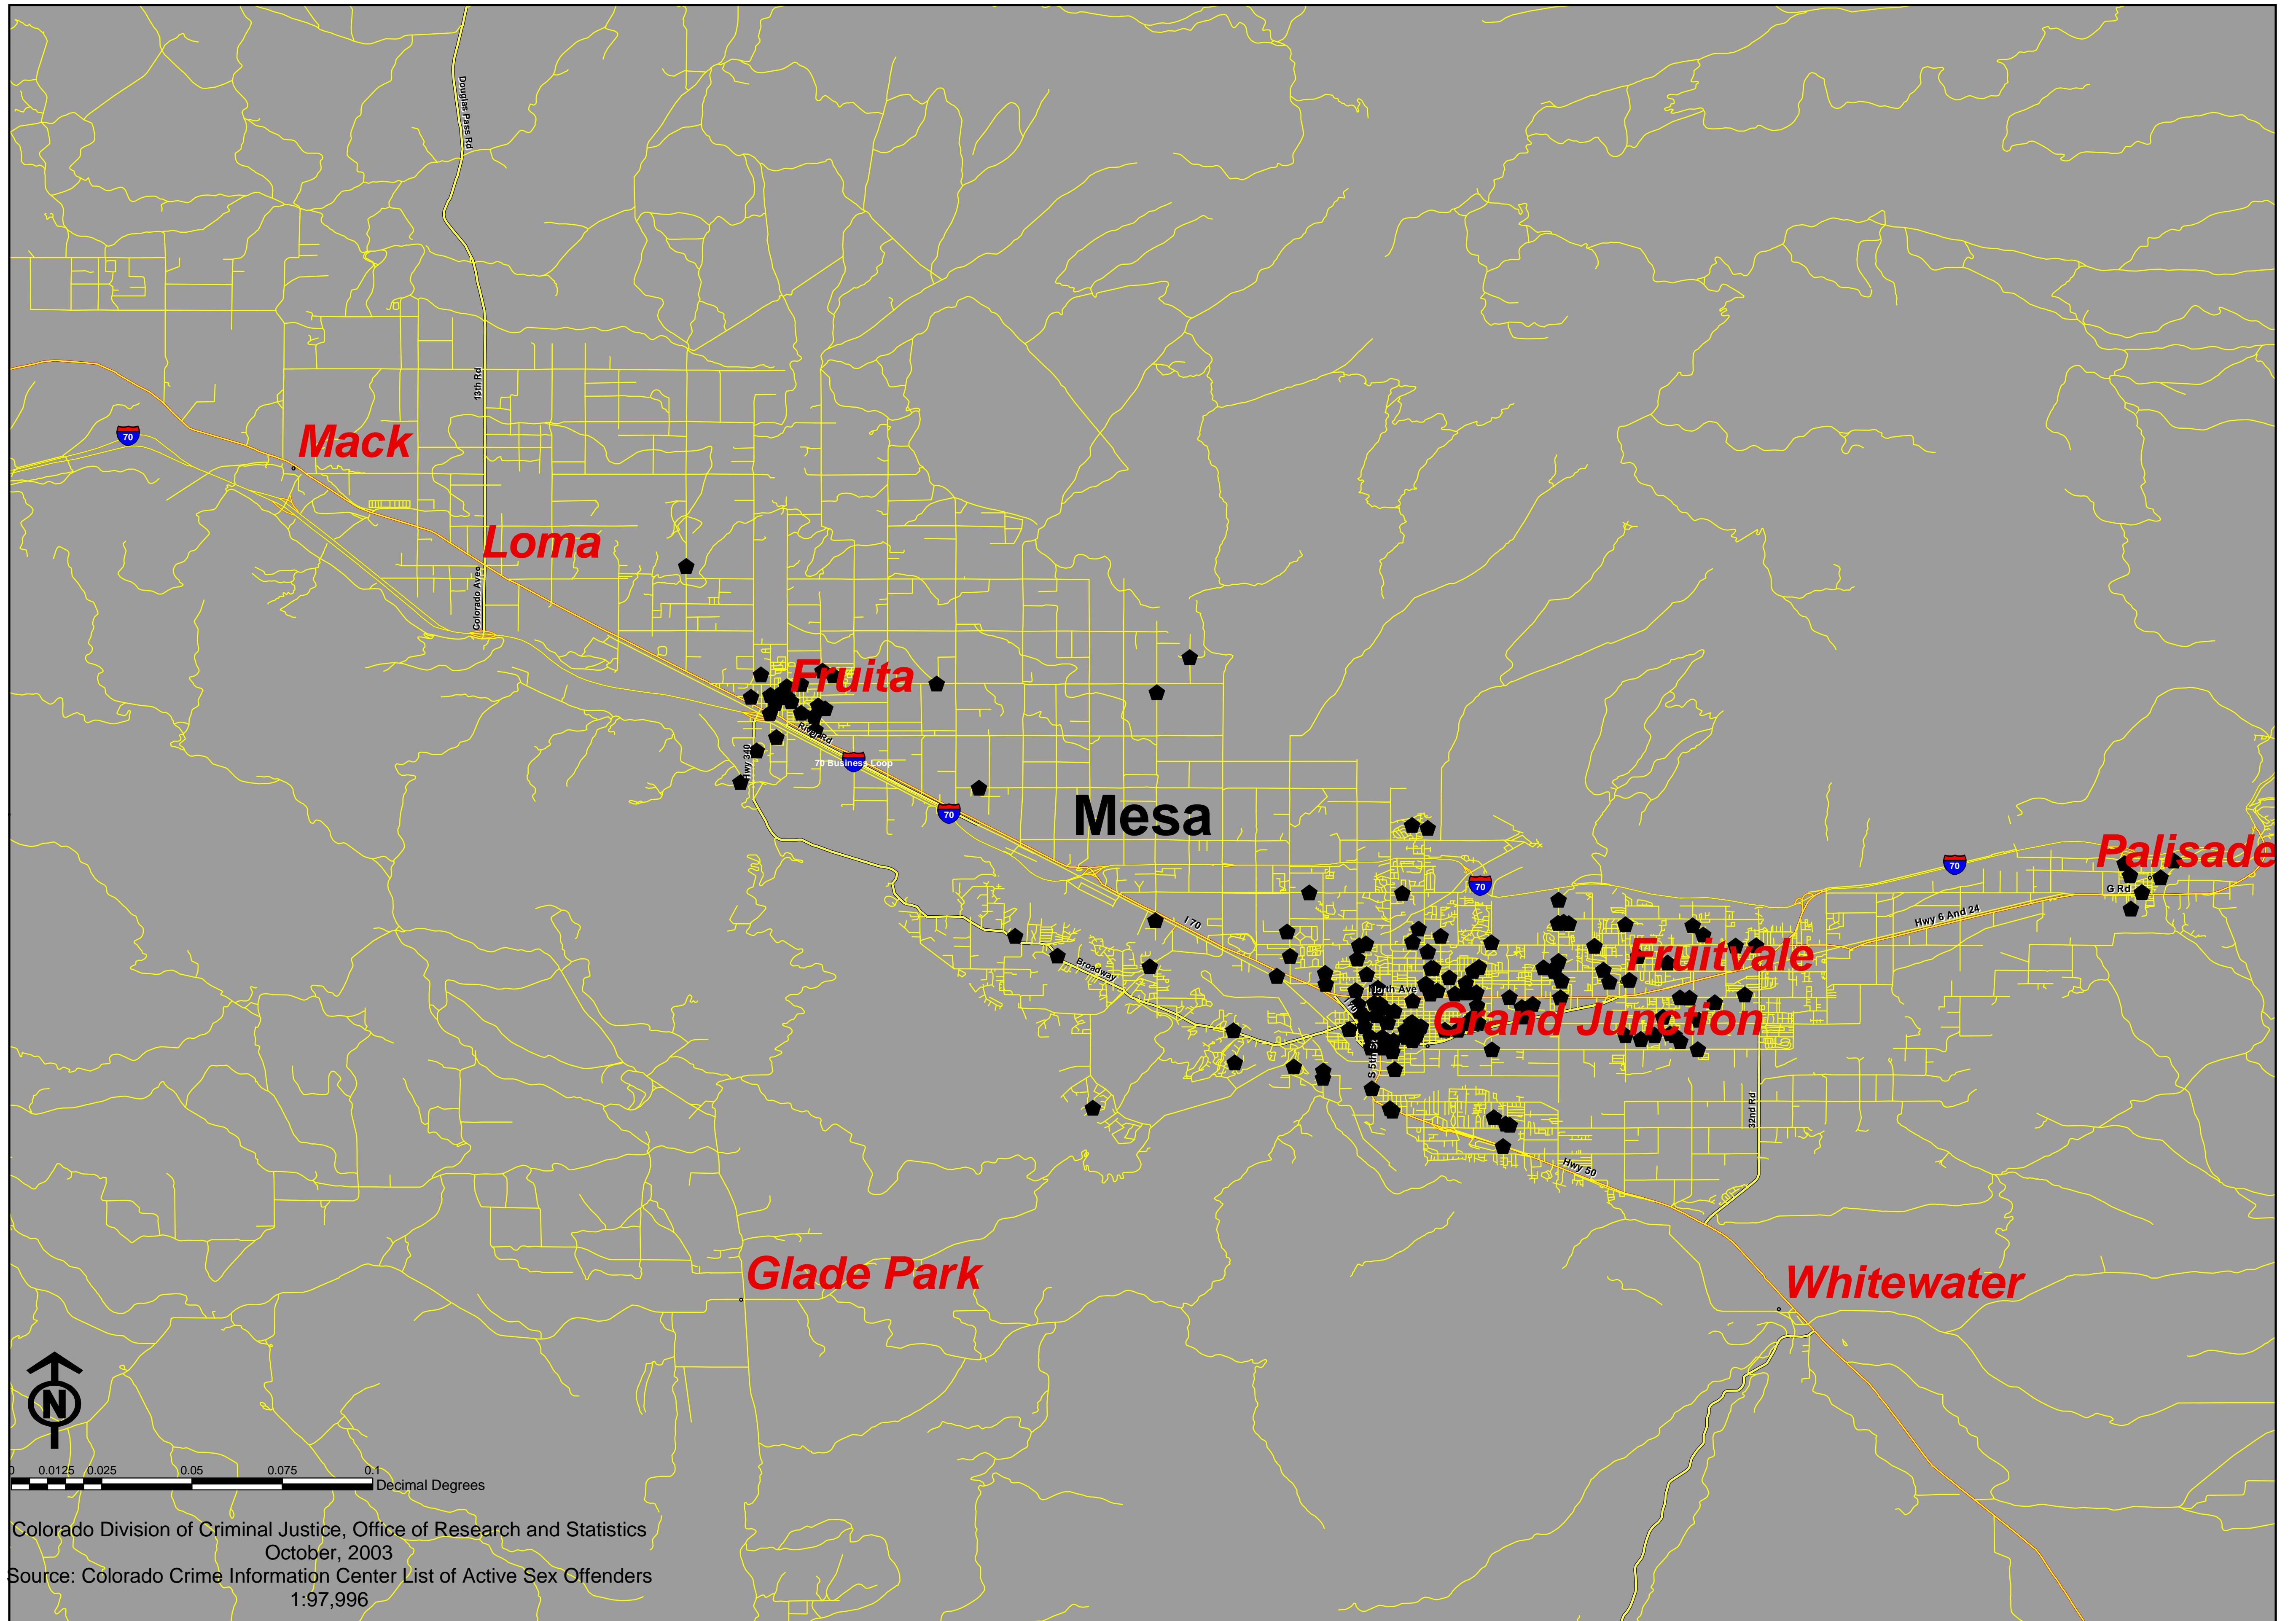

**Registered Sex Offenders in Mesa County
as of 1/31/2003 (N=259)**

Legend

- Registered Sex Offenders
- Mesa County Streets