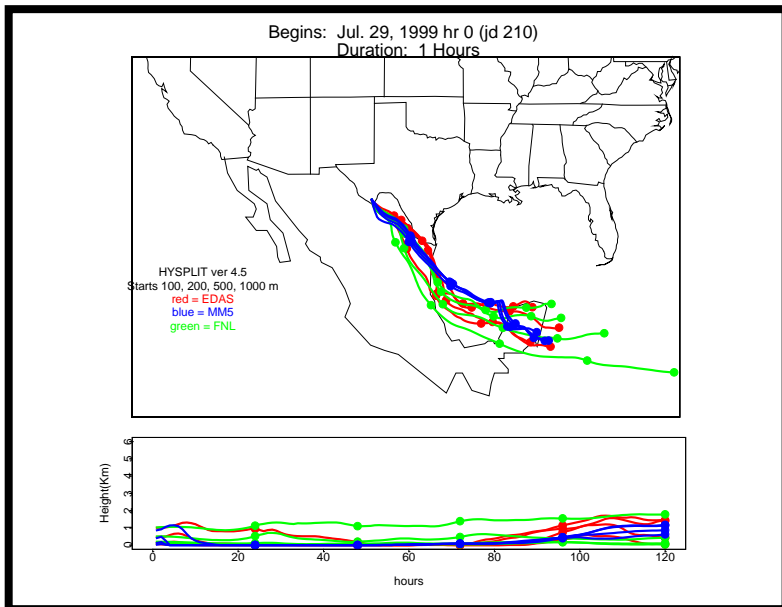

Begins: Jul. 28, 1999 hr 0 (jd 209)
Duration: 1 Hours

HYSPLIT ver 4.5
Starts 100, 200, 500, 1000 m
red = EDAS
blue = MMS
green = FNL

Begins: Jul. 28, 1999 hr 6 (jd 209)
Duration: 1 Hours

HYSPLIT ver 4.5
Starts 100, 200, 500, 1000 m
red = EDAS
blue = MMS
green = FNL