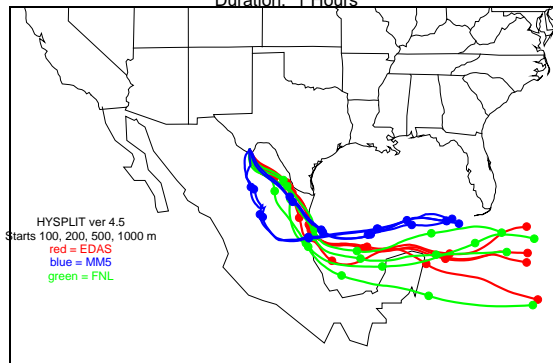

Begins: Jul. 15, 1999 hr 12 (jd 196)
Duration: 1 Hours

HYSPLIT ver 4.5
Starts 100, 200, 500, 1000 m
red = EDAS
blue = MMS
green = FNL

Begins: Jul. 15, 1999 hr 18 (jd 196)
Duration: 1 Hours

HYSPLIT ver 4.5
Starts 100, 200, 500, 1000 m
red = EDAS
blue = MMS
green = FNL

Begins: Jul. 16, 1999 hr 0 (jd 197)
Duration: 1 Hours

HYSPLIT ver 4.5
Starts 100, 200, 500, 1000 m
red = EDAS
blue = MMS
green = FNL

Begins: Jul. 16, 1999 hr 6 (jd 197)
Duration: 1 Hours

HYSPLIT ver 4.5
Starts 100, 200, 500, 1000 m
red = EDAS
blue = MMS
green = FNL