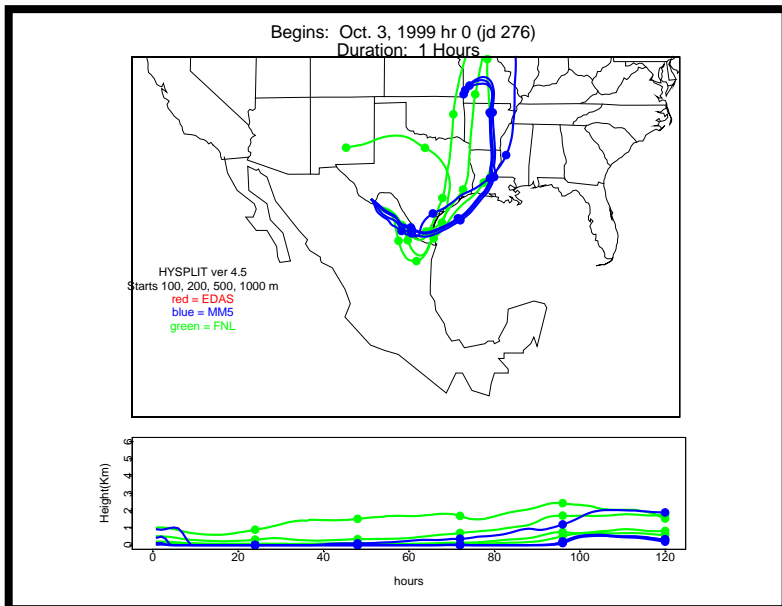

Begins: Sep. 17, 1999 hr 0 (jd 260)
Duration: 1 Hours

HYSPLIT ver 4.5
Starts 100, 200, 500, 1000 m
red = EDAS
blue = MMS
green = FNL

Begins: Sep. 17, 1999 hr 6 (jd 260)
Duration: 1 Hours

HYSPLIT ver 4.5
Starts 100, 200, 500, 1000 m
red = EDAS
blue = MMS
green = FNL