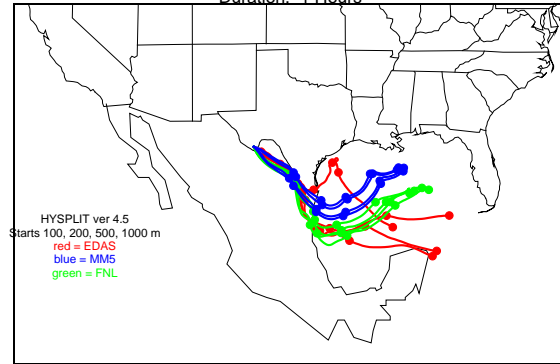

Begins: Jul. 25, 1999 hr 12 (jd 206)
Duration: 1 Hours

HYSPLIT ver 4.5
Starts 100, 200, 500, 1000 m
red = EDAS
blue = MMS
green = FNL

Begins: Jul. 25, 1999 hr 18 (jd 206)
Duration: 1 Hours

HYSPLIT ver 4.5
Starts 100, 200, 500, 1000 m
red = EDAS
blue = MMS
green = FNL

Begins: Jul. 26, 1999 hr 0 (jd 207)
Duration: 1 Hours

HYSPLIT ver 4.5
Starts 100, 200, 500, 1000 m
red = EDAS
blue = MMS
green = FNL

Begins: Jul. 26, 1999 hr 6 (jd 207)
Duration: 1 Hours

HYSPLIT ver 4.5
Starts 100, 200, 500, 1000 m
red = EDAS
blue = MMS
green = FNL