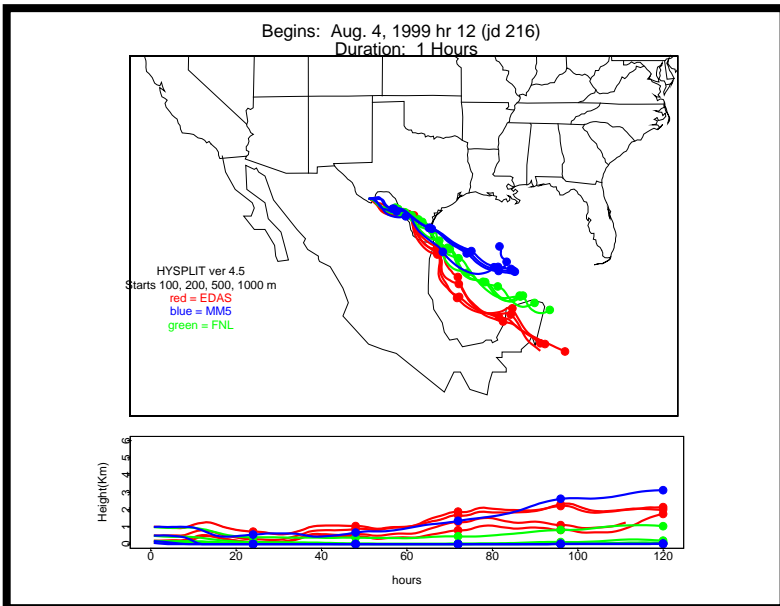

Begins: Aug. 4, 1999 hr 0 (jd 216)
Duration: 1 Hours

HYSPLIT ver 4.5
Starts 100, 200, 500, 1000 m
red = EDAS
blue = MMS
green = FNL

Begins: Aug. 4, 1999 hr 6 (jd 216)
Duration: 1 Hours

HYSPLIT ver 4.5
Starts 100, 200, 500, 1000 m
red = EDAS
blue = MMS
green = FNL