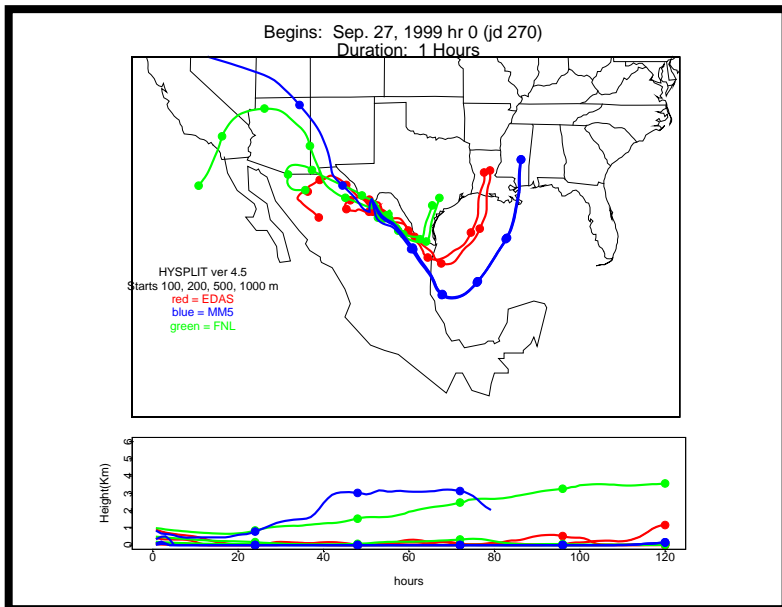

Begins: Sep. 17, 1999 hr 0 (jd 260)
Duration: 1 Hours

HYSPLIT ver 4.5
Starts 100, 200, 500, 1000 m
red = EDAS
blue = MMS
green = FNL

Begins: Sep. 17, 1999 hr 6 (jd 260)
Duration: 1 Hours

HYSPLIT ver 4.5
Starts 100, 200, 500, 1000 m
red = EDAS
blue = MMS
green = FNL