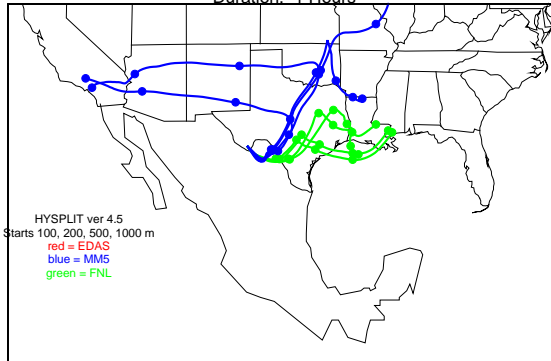

Begins: Oct. 6, 1999 hr 0 (jd 279)
Duration: 1 Hours