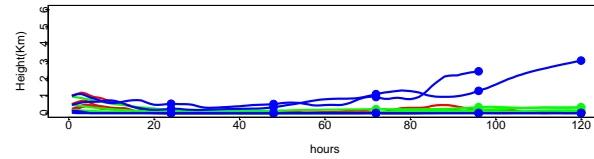

Begins: Aug. 25, 1999 hr 12 (jd 237)
Duration: 1 Hours

HYSPLIT ver 4.5
Starts 100, 200, 500, 1000 m
red = EDAS
blue = MMS
green = FNL

Begins: Aug. 25, 1999 hr 18 (jd 237)
Duration: 1 Hours

HYSPLIT ver 4.5
Starts 100, 200, 500, 1000 m
red = EDAS
blue = MMS
green = FNL