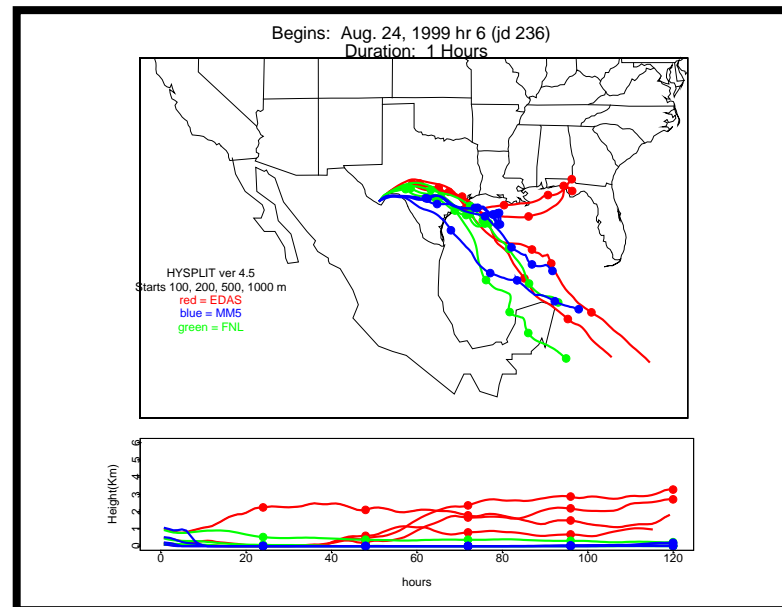

Begins: Aug. 16, 1999 hr 0 (jd 228)
Duration: 1 Hours

HYSPLIT ver 4.5
Starts 100, 200, 500, 1000 m
red = EDAS
blue = MMS
green = FNL

Begins: Aug. 16, 1999 hr 6 (jd 228)
Duration: 1 Hours

HYSPLIT ver 4.5
Starts 100, 200, 500, 1000 m
red = EDAS
blue = MMS
green = FNL