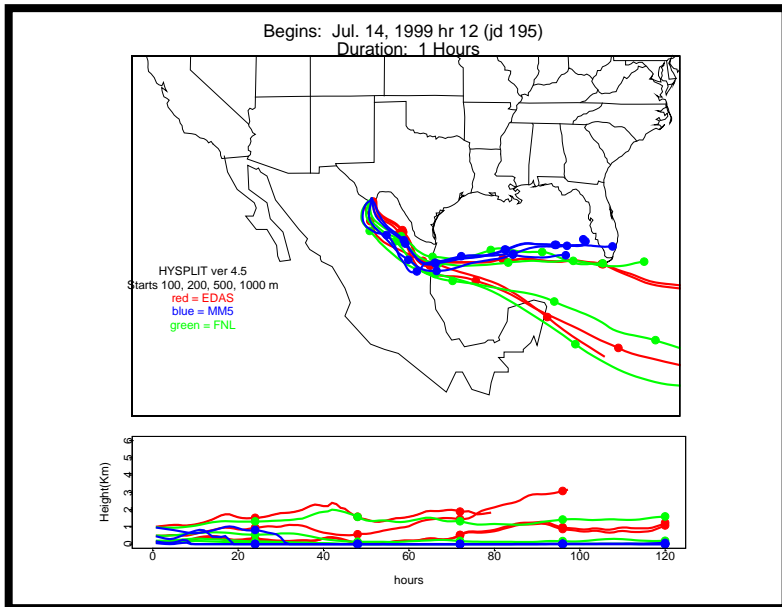

Begins: Jul. 14, 1999 hr 0 (jd 195)
Duration: 1 Hours

HYSPLIT ver 4.5
Starts 100, 200, 500, 1000 m
red = EDAS
blue = MMS
green = FNL

Begins: Jul. 14, 1999 hr 6 (jd 195)
Duration: 1 Hours

HYSPLIT ver 4.5
Starts 100, 200, 500, 1000 m
red = EDAS
blue = MMS
green = FNL