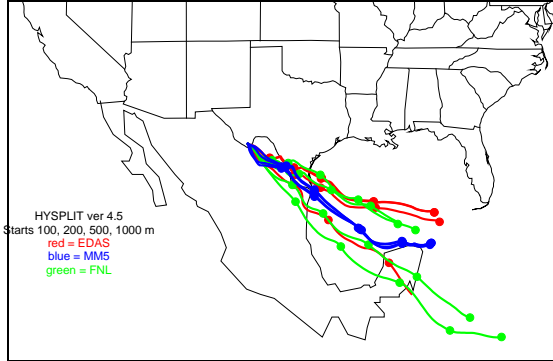

Begins: Aug. 27, 1999 hr 12 (jd 239)
Duration: 1 Hours

HYSPLIT ver 4.5
Starts 100, 200, 500, 1000 m
red = EDAS
blue = MMS
green = FNL