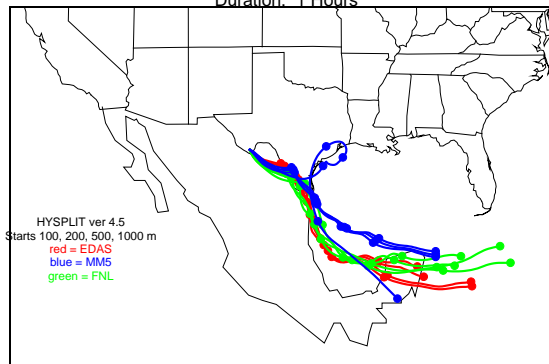

Begins: Aug. 15, 1999 hr 12 (jd 227)
Duration: 1 Hours

HYSPLIT ver 4.5
Starts 100, 200, 500, 1000 m
red = EDAS
blue = MMS
green = FNL

Begins: Aug. 15, 1999 hr 18 (jd 227)
Duration: 1 Hours

HYSPLIT ver 4.5
Starts 100, 200, 500, 1000 m
red = EDAS
blue = MMS
green = FNL

Begins: Aug. 16, 1999 hr 0 (jd 228)
Duration: 1 Hours

HYSPLIT ver 4.5
Starts 100, 200, 500, 1000 m
red = EDAS
blue = MMS
green = FNL

Begins: Aug. 16, 1999 hr 6 (jd 228)
Duration: 1 Hours

HYSPLIT ver 4.5
Starts 100, 200, 500, 1000 m
red = EDAS
blue = MMS
green = FNL