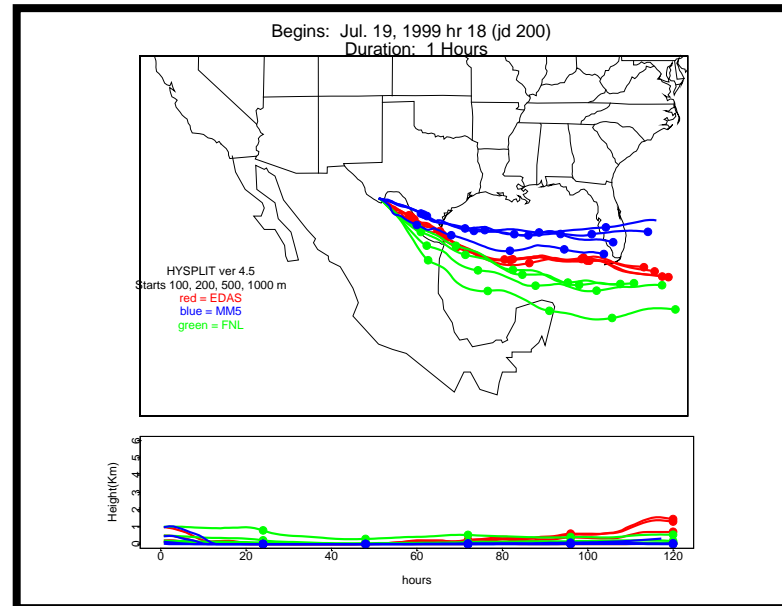

Begins: Jul. 17, 1999 hr 0 (jd 198)
Duration: 1 Hours

HYSPLIT ver 4.5
Starts 100, 200, 500, 1000 m
red = EDAS
blue = MMS
green = FNL

Begins: Jul. 17, 1999 hr 6 (jd 198)
Duration: 1 Hours

HYSPLIT ver 4.5
Starts 100, 200, 500, 1000 m
red = EDAS
blue = MMS
green = FNL