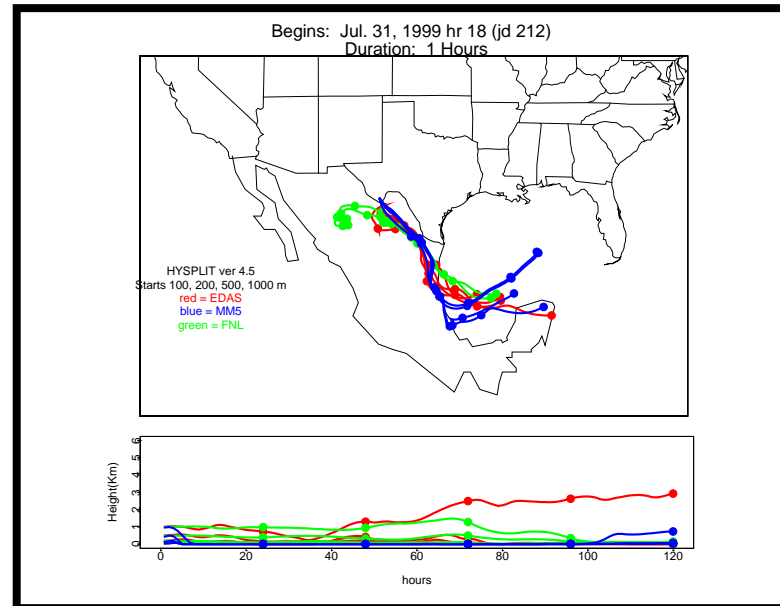

Begins: Jul. 31, 1999 hr 0 (jd 212)
Duration: 1 Hours

HYSPLIT ver 4.5
Starts 100, 200, 500, 1000 m
red = EDAS
blue = MMS
green = FNL

Begins: Jul. 31, 1999 hr 6 (jd 212)
Duration: 1 Hours

HYSPLIT ver 4.5
Starts 100, 200, 500, 1000 m
red = EDAS
blue = MMS
green = FNL