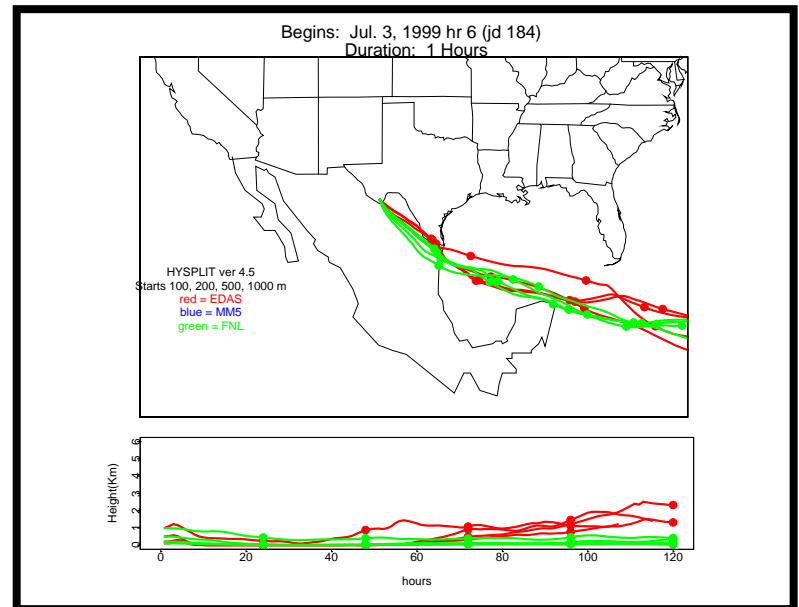

Appendix 4c. 5-day HYSPLIT Back Trajectories

Each page has a map for each of four evenly spaced hours (0, 6, 12, and 18 CST) during a single 24-hour particle sampling period (8am-8am). Red trajectories were generated with MM5 data, blue with EDAS, and green with FNL data. All were generated by HYSPLIT ver 4.5.