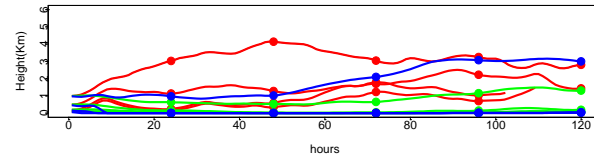

Begins: Aug. 4, 1999 hr 0 (jd 216)
Duration: 1 Hours

HYSPLIT ver 4.5
Starts 100, 200, 500, 1000 m
red = EDAS
blue = MMS
green = FNL

Begins: Aug. 4, 1999 hr 6 (jd 216)
Duration: 1 Hours

HYSPLIT ver 4.5
Starts 100, 200, 500, 1000 m
red = EDAS
blue = MMS
green = FNL