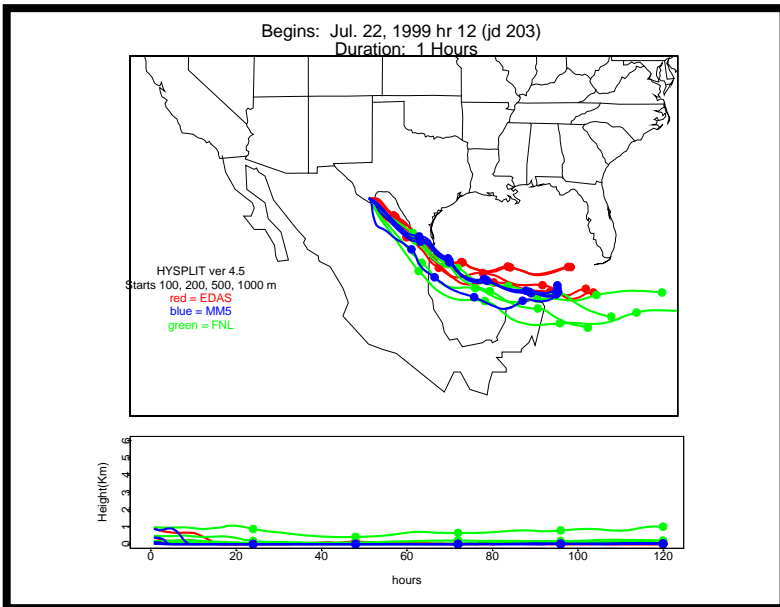

Begins: Jul. 17, 1999 hr 0 (jd 198)
Duration: 1 Hours

HYSPLIT ver 4.5
Starts 100, 200, 500, 1000 m
red = EDAS
blue = MMS
green = FNL

Begins: Jul. 17, 1999 hr 6 (jd 198)
Duration: 1 Hours

HYSPLIT ver 4.5
Starts 100, 200, 500, 1000 m
red = EDAS
blue = MMS
green = FNL