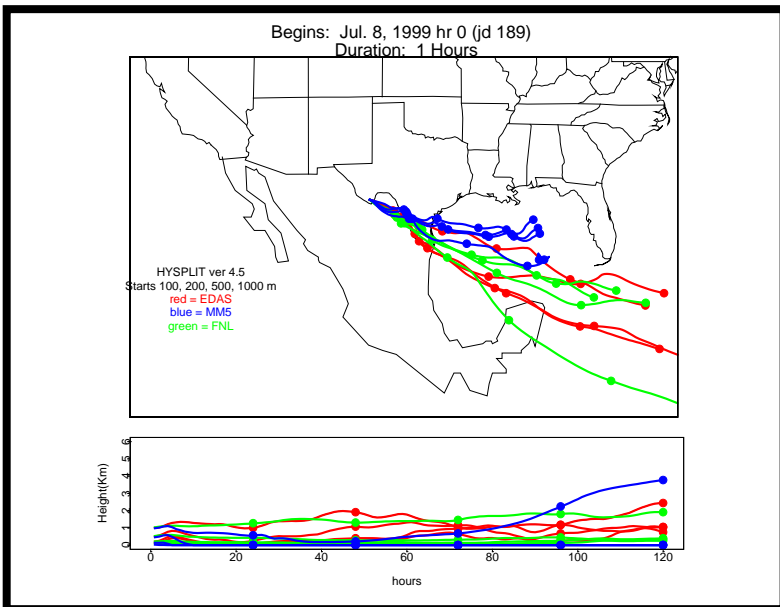

Appendix 4c. 5-day HYSPLIT Back Trajectories

Each page has a map for each of four evenly spaced hours (0, 6, 12, and 18 CST) during a single 24-hour particle sampling period (8am-8am). Red trajectories were generated with MM5 data, blue with EDAS, and green with FNL data. All were generated by HYSPLIT ver 4.5.