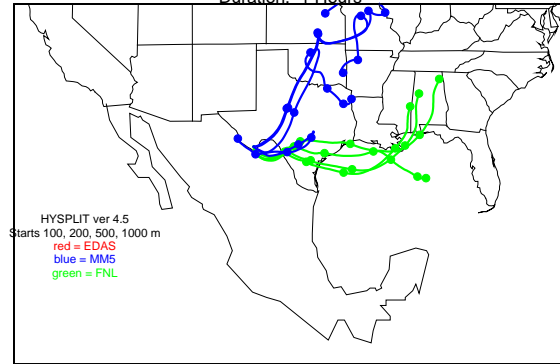

Begins: Oct. 5, 1999 hr 6 (jd 278)
Duration: 1 Hours

HYSPLIT ver 4.5
Starts 100, 200, 500, 1000 m
red = EDAS
blue = MMS
green = FNL