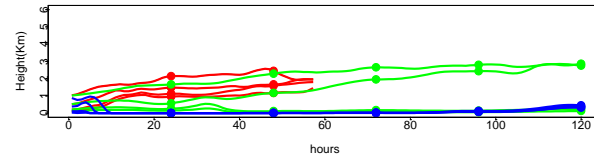

Begins: Sep. 1, 1999 hr 0 (jd 244)
Duration: 1 Hours

HYSPLIT ver 4.5
Starts 100, 200, 500, 1000 m
red = EDAS
blue = MMS
green = FNL

Begins: Sep. 1, 1999 hr 6 (jd 244)
Duration: 1 Hours

HYSPLIT ver 4.5
Starts 100, 200, 500, 1000 m
red = EDAS
blue = MMS
green = FNL