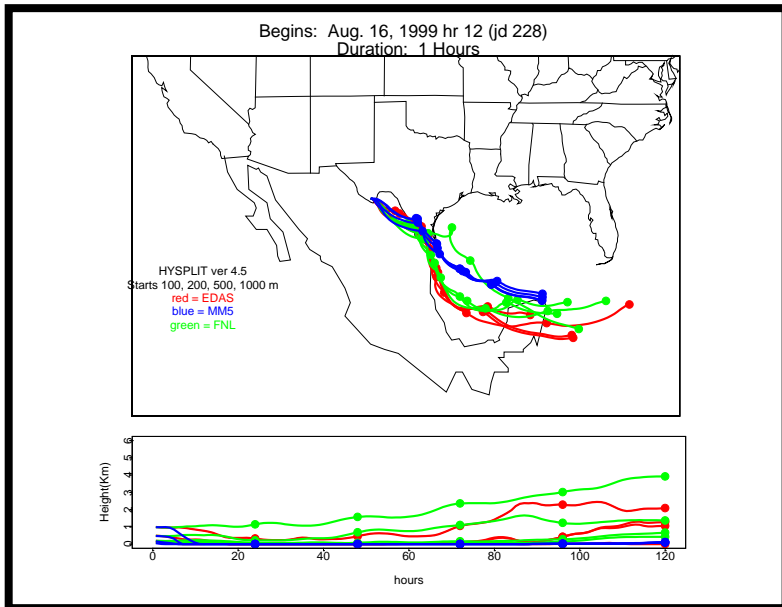

Begins: Aug. 16, 1999 hr 0 (jd 228)
Duration: 1 Hours

HYSPLIT ver 4.5
Starts 100, 200, 500, 1000 m
red = EDAS
blue = MMS
green = FNL

Begins: Aug. 16, 1999 hr 6 (jd 228)
Duration: 1 Hours

HYSPLIT ver 4.5
Starts 100, 200, 500, 1000 m
red = EDAS
blue = MMS
green = FNL