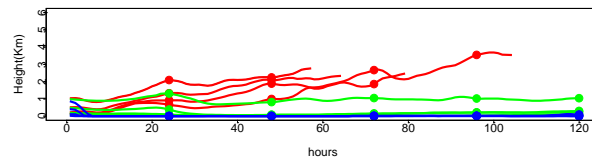

Begins: Jul. 13, 1999 hr 12 (jd 194)
Duration: 1 Hours

HYSPLIT ver 4.5
Starts 100, 200, 500, 1000 m
red = EDAS
blue = MMS
green = FNL

Begins: Jul. 13, 1999 hr 18 (jd 194)
Duration: 1 Hours

HYSPLIT ver 4.5
Starts 100, 200, 500, 1000 m
red = EDAS
blue = MMS
green = FNL