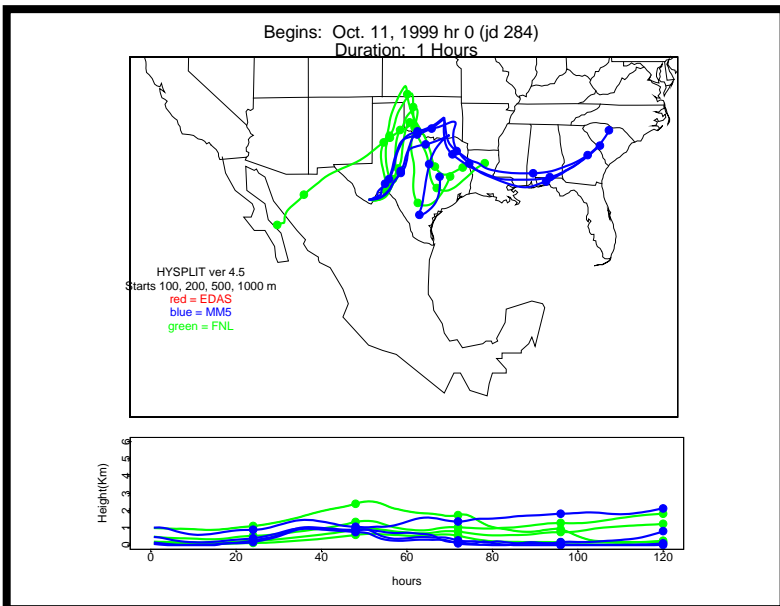

Begins: Oct. 5, 1999 hr 12 (jd 278)
Duration: 1 Hours

Begins: Oct. 5, 1999 hr 18 (jd 278)
Duration: 1 Hours

Begins: Oct. 6, 1999 hr 0 (jd 279)
Duration: 1 Hours

Begins: Oct. 6, 1999 hr 6 (jd 279)
Duration: 1 Hours