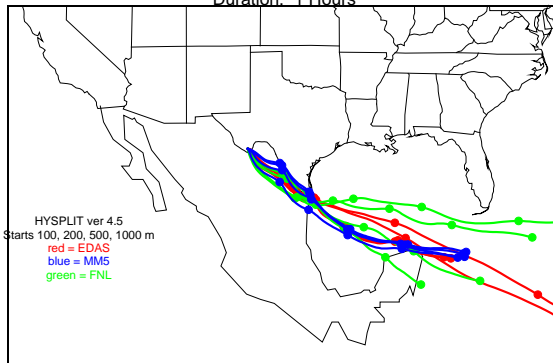

Begins: Jul. 13, 1999 hr 12 (jd 194)
Duration: 1 Hours

HYSPLIT ver 4.5
Starts 100, 200, 500, 1000 m
red = EDAS
blue = MMS
green = FNL