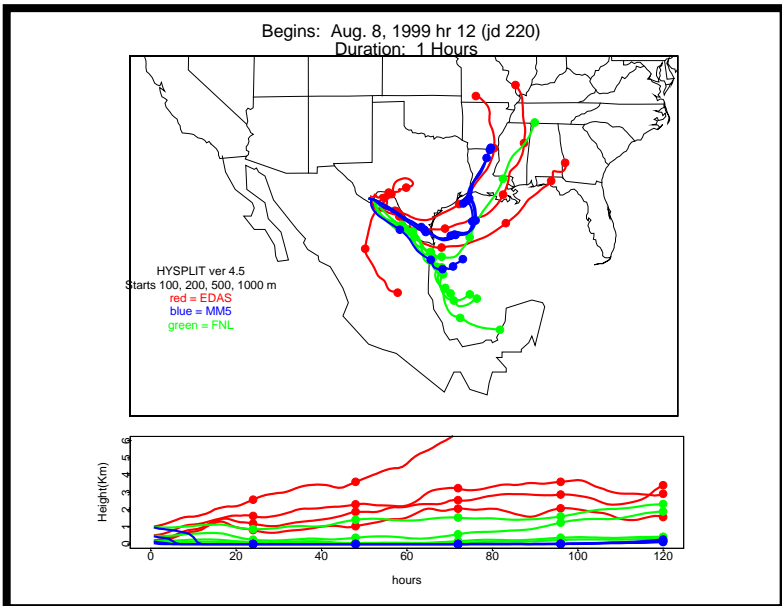

Begins: Aug. 7, 1999 hr 0 (jd 219)
Duration: 1 Hours

HYSPLIT ver 4.5
Starts 100, 200, 500, 1000 m
red = EDAS
blue = MMS
green = FNL

Begins: Aug. 7, 1999 hr 6 (jd 219)
Duration: 1 Hours

HYSPLIT ver 4.5
Starts 100, 200, 500, 1000 m
red = EDAS
blue = MMS
green = FNL