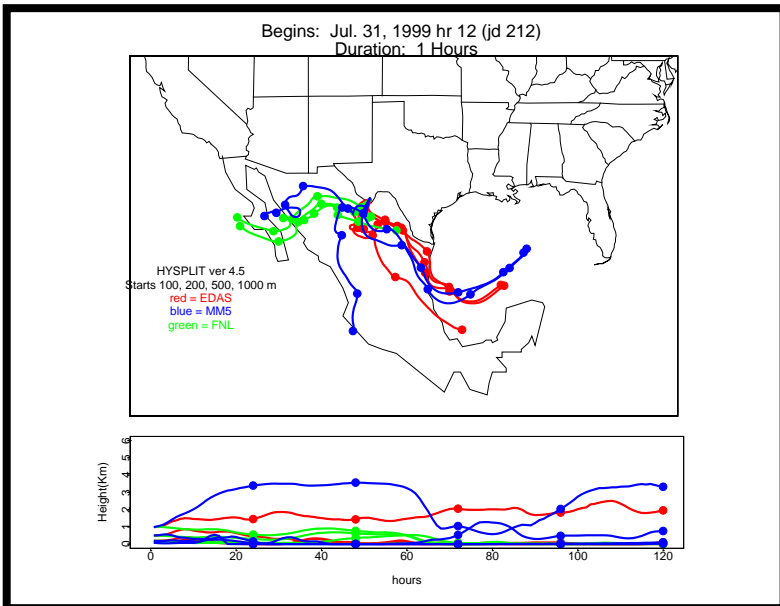

Begins: Jul. 31, 1999 hr 0 (jd 212)
Duration: 1 Hours

HYSPLIT ver 4.5
Starts 100, 200, 500, 1000 m
red = EDAS
blue = MMS
green = FNL

Begins: Jul. 31, 1999 hr 6 (jd 212)
Duration: 1 Hours

HYSPLIT ver 4.5
Starts 100, 200, 500, 1000 m
red = EDAS
blue = MMS
green = FNL