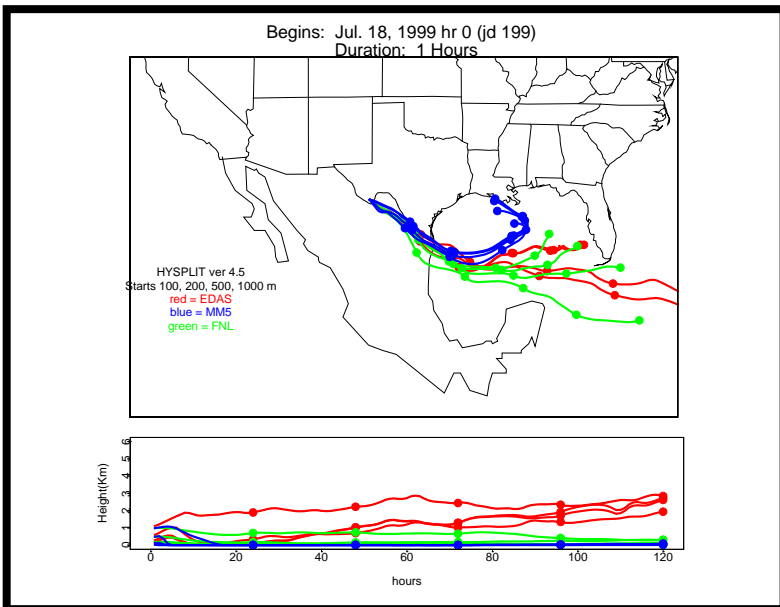

Begins: Jul. 17, 1999 hr 0 (jd 198)
Duration: 1 Hours

HYSPLIT ver 4.5
Starts 100, 200, 500, 1000 m
red = EDAS
blue = MMS
green = FNL

Begins: Jul. 17, 1999 hr 6 (jd 198)
Duration: 1 Hours

HYSPLIT ver 4.5
Starts 100, 200, 500, 1000 m
red = EDAS
blue = MMS
green = FNL