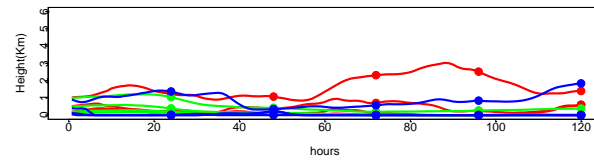

Begins: Sep. 15, 1999 hr 0 (jd 258)
Duration: 1 Hours

HYSPLIT ver 4.5
Starts 100, 200, 500, 1000 m
red = EDAS
blue = MMS
green = FNL

Begins: Sep. 15, 1999 hr 6 (jd 258)
Duration: 1 Hours

HYSPLIT ver 4.5
Starts 100, 200, 500, 1000 m
red = EDAS
blue = MMS
green = FNL