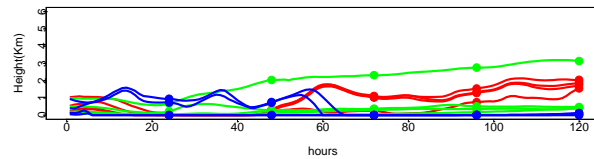

Begins: Jul. 16, 1999 hr 0 (jd 197)
Duration: 1 Hours

HYSPLIT ver 4.5
Starts 100, 200, 500, 1000 m
red = EDAS
blue = MMS
green = FNL

Begins: Jul. 16, 1999 hr 6 (jd 197)
Duration: 1 Hours

HYSPLIT ver 4.5
Starts 100, 200, 500, 1000 m
red = EDAS
blue = MMS
green = FNL