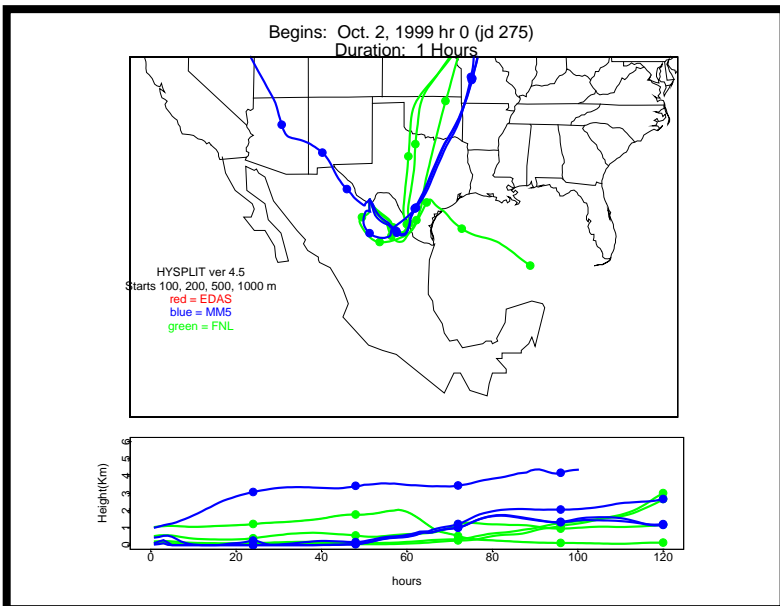

Begins: Sep. 17, 1999 hr 0 (jd 260)
Duration: 1 Hours

HYSPLIT ver 4.5
Starts 100, 200, 500, 1000 m
red = EDAS
blue = MMS
green = FNL

Begins: Sep. 17, 1999 hr 6 (jd 260)
Duration: 1 Hours

HYSPLIT ver 4.5
Starts 100, 200, 500, 1000 m
red = EDAS
blue = MMS
green = FNL