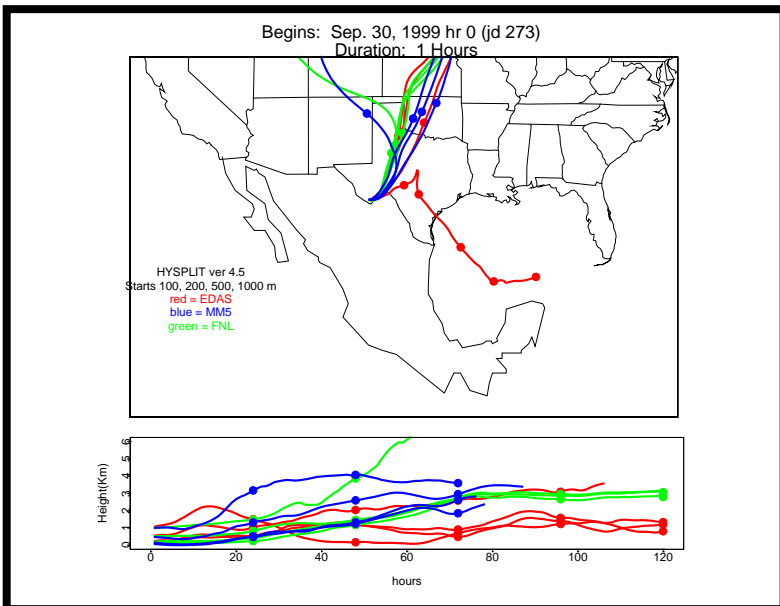

Begins: Sep. 17, 1999 hr 0 (jd 260)
Duration: 1 Hours

HYSPLIT ver 4.5
Starts 100, 200, 500, 1000 m
red = EDAS
blue = MMS
green = FNL

Begins: Sep. 17, 1999 hr 6 (jd 260)
Duration: 1 Hours

HYSPLIT ver 4.5
Starts 100, 200, 500, 1000 m
red = EDAS
blue = MMS
green = FNL