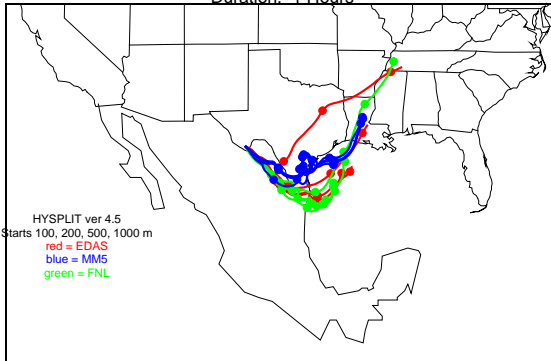

Begins: Sep. 2, 1999 hr 0 (jd 245)
Duration: 1 Hours

HYSPLIT ver 4.5
Starts 100, 200, 500, 1000 m
red = EDAS
blue = MMS
green = FNL