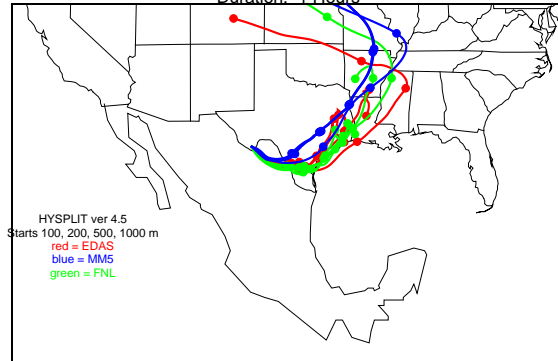

Begins: Sep. 17, 1999 hr 6 (jd 260)
Duration: 1 Hours

HYSPLIT ver 4.5
Starts 100, 200, 500, 1000 m
red = EDAS
blue = MMS
green = FNL