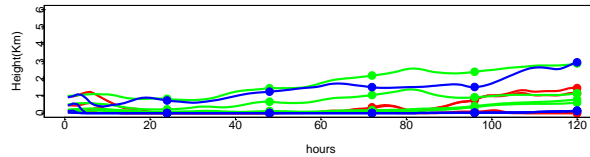

Begins: Aug. 16, 1999 hr 0 (jd 228)
Duration: 1 Hours

HYSPLIT ver 4.5
Starts 100, 200, 500, 1000 m
red = EDAS
blue = MMS
green = FNL

Begins: Aug. 16, 1999 hr 6 (jd 228)
Duration: 1 Hours

HYSPLIT ver 4.5
Starts 100, 200, 500, 1000 m
red = EDAS
blue = MMS
green = FNL