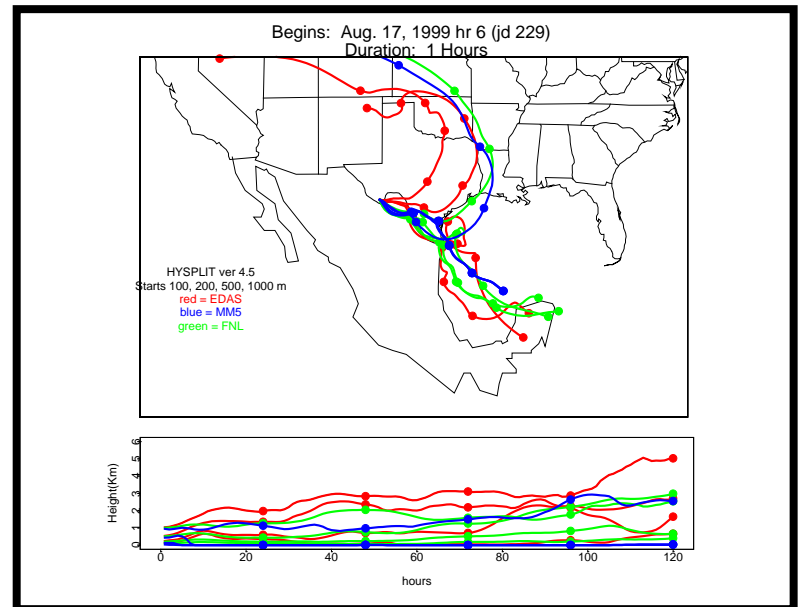

Begins: Aug. 16, 1999 hr 0 (jd 228)
Duration: 1 Hours

HYSPLIT ver 4.5
Starts 100, 200, 500, 1000 m
red = EDAS
blue = MMS
green = FNL

Begins: Aug. 16, 1999 hr 6 (jd 228)
Duration: 1 Hours

HYSPLIT ver 4.5
Starts 100, 200, 500, 1000 m
red = EDAS
blue = MMS
green = FNL