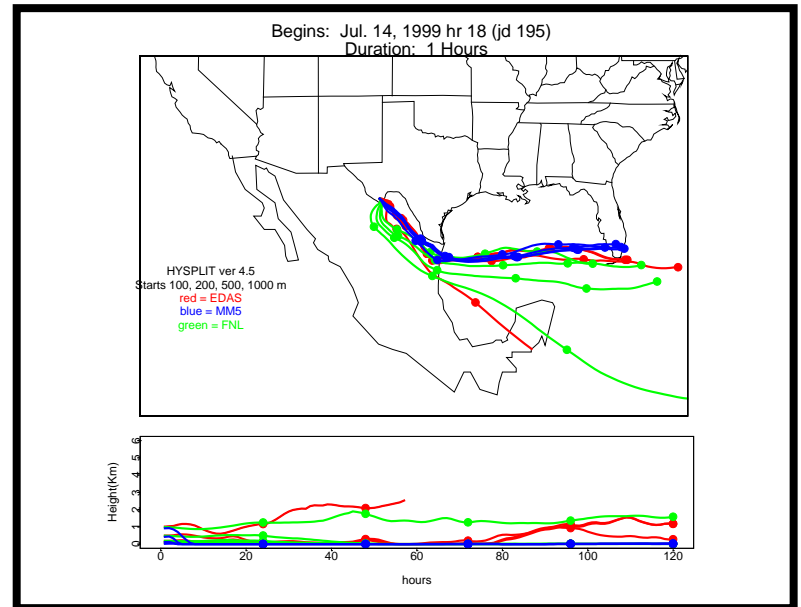

Begins: Jul. 14, 1999 hr 0 (jd 195)
Duration: 1 Hours

HYSPLIT ver 4.5
Starts 100, 200, 500, 1000 m
red = EDAS
blue = MMS
green = FNL

Begins: Jul. 14, 1999 hr 6 (jd 195)
Duration: 1 Hours

HYSPLIT ver 4.5
Starts 100, 200, 500, 1000 m
red = EDAS
blue = MMS
green = FNL