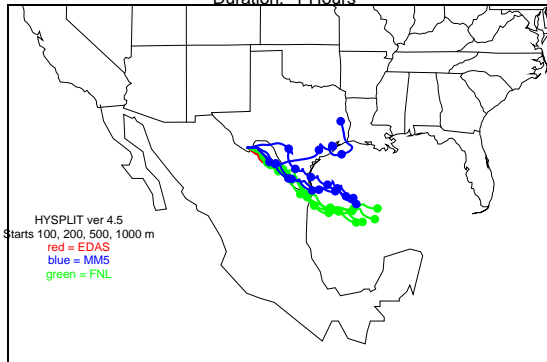

Begins: Aug. 30, 1999 hr 18 (jd 242)
Duration: 1 Hours

HYSPLIT ver 4.5
Starts 100, 200, 500, 1000 m
red = EDAS
blue = MMS
green = FNL