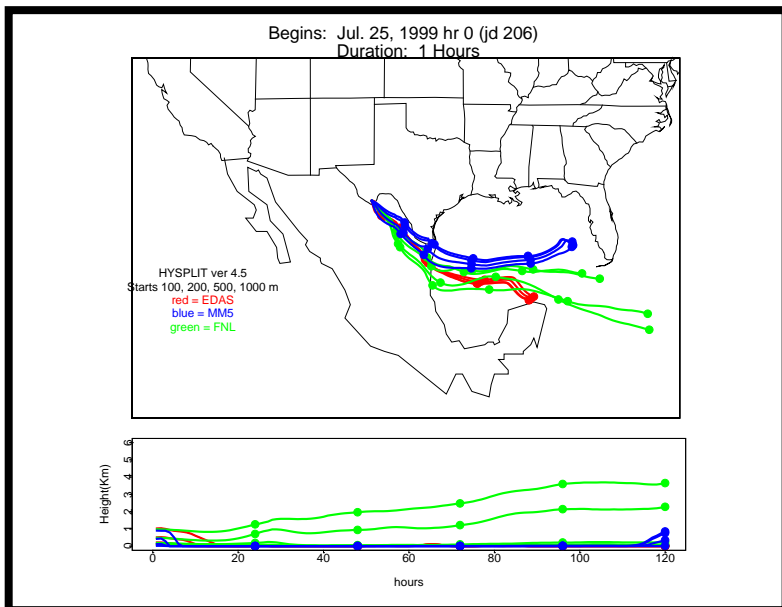

Begins: Jul. 17, 1999 hr 0 (jd 198)
Duration: 1 Hours

HYSPLIT ver 4.5
Starts 100, 200, 500, 1000 m
red = EDAS
blue = MMS
green = FNL

Begins: Jul. 17, 1999 hr 6 (jd 198)
Duration: 1 Hours

HYSPLIT ver 4.5
Starts 100, 200, 500, 1000 m
red = EDAS
blue = MMS
green = FNL