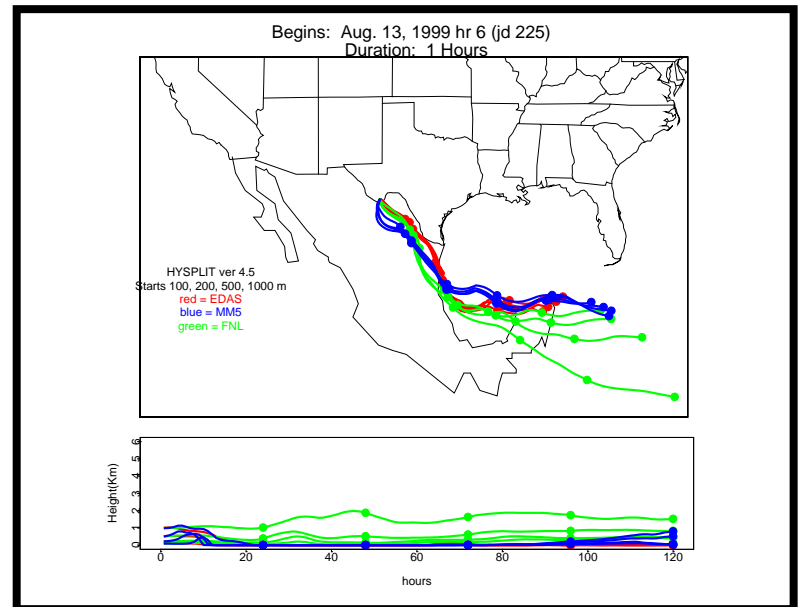

Begins: Aug. 10, 1999 hr 0 (jd 222)
Duration: 1 Hours

HYSPLIT ver 4.5
Starts 100, 200, 500, 1000 m
red = EDAS
blue = MMS
green = FNL

Begins: Aug. 10, 1999 hr 6 (jd 222)
Duration: 1 Hours

HYSPLIT ver 4.5
Starts 100, 200, 500, 1000 m
red = EDAS
blue = MMS
green = FNL