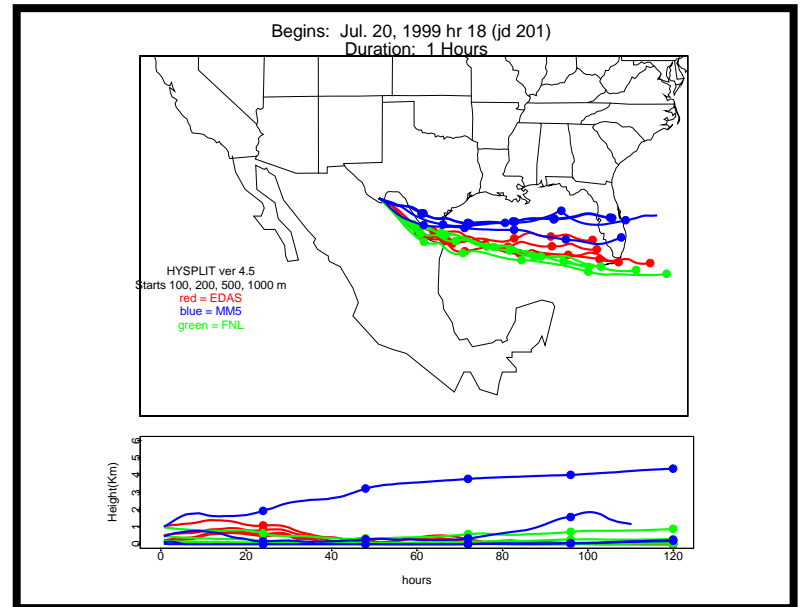

Begins: Jul. 17, 1999 hr 0 (jd 198)
Duration: 1 Hours

HYSPLIT ver 4.5
Starts 100, 200, 500, 1000 m
red = EDAS
blue = MMS
green = FNL

Begins: Jul. 17, 1999 hr 6 (jd 198)
Duration: 1 Hours

HYSPLIT ver 4.5
Starts 100, 200, 500, 1000 m
red = EDAS
blue = MMS
green = FNL