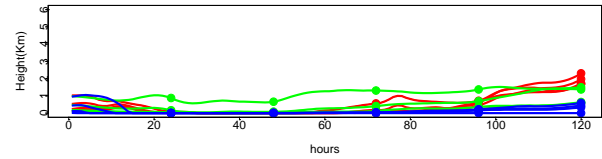

Begins: Aug. 9, 1999 hr 12 (jd 221)
Duration: 1 Hours

HYSPLIT ver 4.5
Starts 100, 200, 500, 1000 m
red = EDAS
blue = MMS
green = FNL

Begins: Aug. 9, 1999 hr 18 (jd 221)
Duration: 1 Hours

HYSPLIT ver 4.5
Starts 100, 200, 500, 1000 m
red = EDAS
blue = MMS
green = FNL