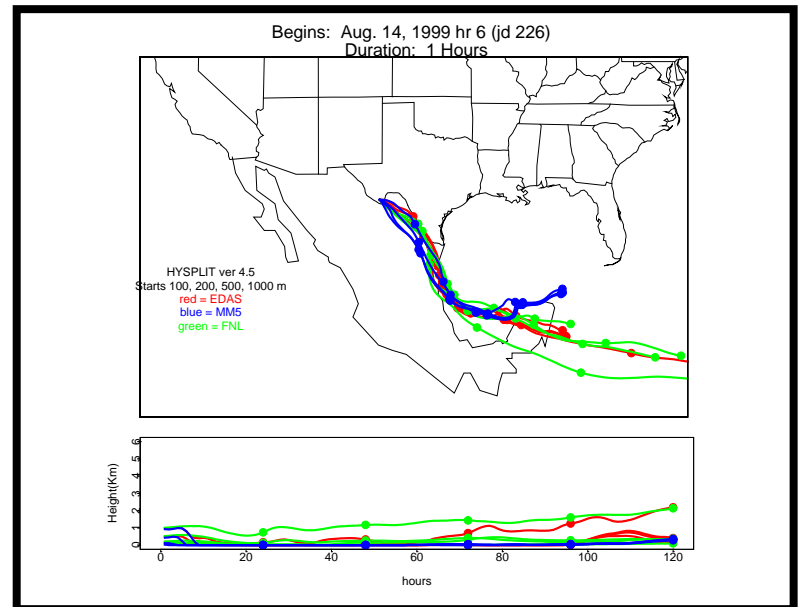

Begins: Aug. 10, 1999 hr 0 (jd 222)
Duration: 1 Hours

HYSPLIT ver 4.5
Starts 100, 200, 500, 1000 m
red = EDAS
blue = MMS
green = FNL

Begins: Aug. 10, 1999 hr 6 (jd 222)
Duration: 1 Hours

HYSPLIT ver 4.5
Starts 100, 200, 500, 1000 m
red = EDAS
blue = MMS
green = FNL