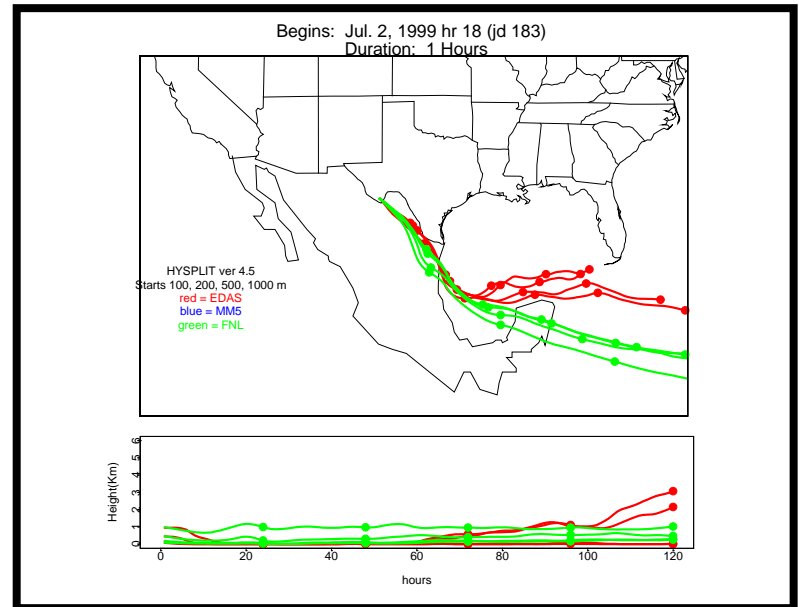

Appendix 4c. 5-day HYSPLIT Back Trajectories

Each page has a map for each of four evenly spaced hours (0, 6, 12, and 18 CST) during a single 24-hour particle sampling period (8am-8am). Red trajectories were generated with MM5 data, blue with EDAS, and green with FNL data. All were generated by HYSPLIT ver 4.5.