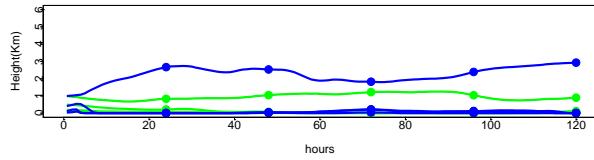

Begins: Oct. 15, 1999 hr 12 (jd 288)
Duration: 1 Hours

HYSPLIT ver 4.5
Starts 100, 200, 500, 1000 m
red = EDAS
blue = MMS
green = FNL

Begins: Oct. 15, 1999 hr 18 (jd 288)
Duration: 1 Hours

HYSPLIT ver 4.5
Starts 100, 200, 500, 1000 m
red = EDAS
blue = MMS
green = FNL

Begins: Oct. 16, 1999 hr 0 (jd 289)
Duration: 1 Hours

HYSPLIT ver 4.5
Starts 100, 200, 500, 1000 m
red = EDAS
blue = MMS
green = FNL

Begins: Oct. 16, 1999 hr 6 (jd 289)
Duration: 1 Hours

HYSPLIT ver 4.5
Starts 100, 200, 500, 1000 m
red = EDAS
blue = MMS
green = FNL