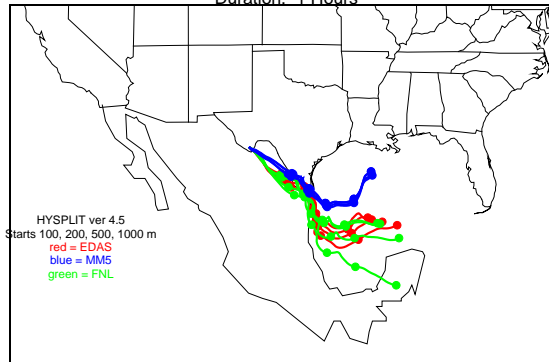

Begins: Aug. 6, 1999 hr 18 (jd 218)
Duration: 1 Hours

HYSPLIT ver 4.5
Starts 100, 200, 500, 1000 m
red = EDAS
blue = MMS
green = FNL