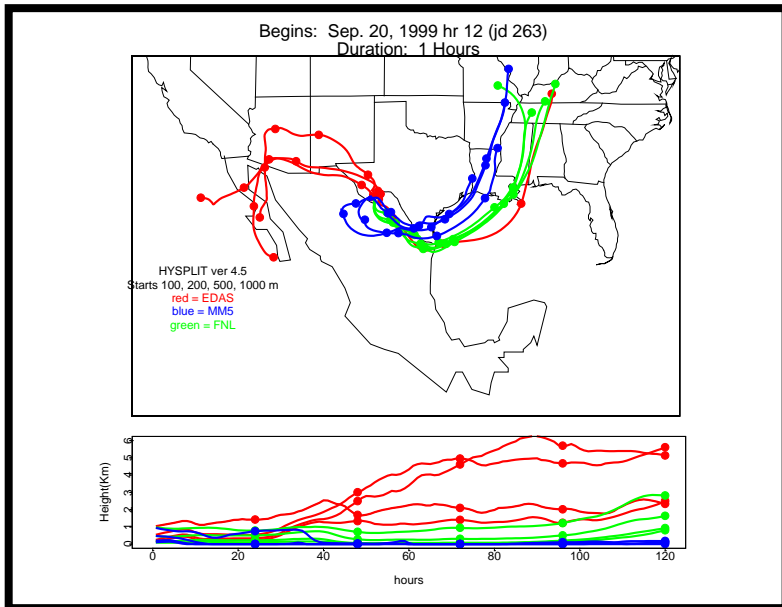

Begins: Sep. 17, 1999 hr 0 (jd 260)
Duration: 1 Hours

HYSPLIT ver 4.5
Starts 100, 200, 500, 1000 m
red = EDAS
blue = MMS
green = FNL

Begins: Sep. 17, 1999 hr 6 (jd 260)
Duration: 1 Hours

HYSPLIT ver 4.5
Starts 100, 200, 500, 1000 m
red = EDAS
blue = MMS
green = FNL