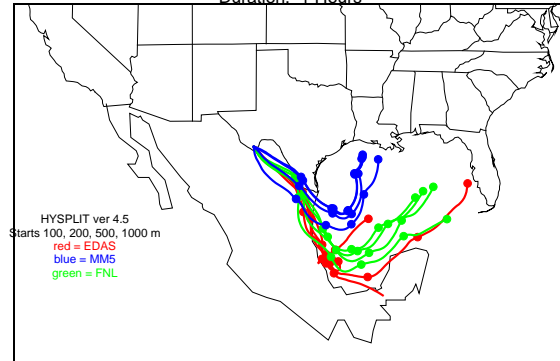

Begins: Jul. 26, 1999 hr 12 (jd 207)
Duration: 1 Hours

HYSPLIT ver 4.5
Starts 100, 200, 500, 1000 m
red = EDAS
blue = MMS
green = FNL

Begins: Jul. 26, 1999 hr 18 (jd 207)
Duration: 1 Hours

HYSPLIT ver 4.5
Starts 100, 200, 500, 1000 m
red = EDAS
blue = MMS
green = FNL

Begins: Jul. 27, 1999 hr 0 (jd 208)
Duration: 1 Hours

HYSPLIT ver 4.5
Starts 100, 200, 500, 1000 m
red = EDAS
blue = MMS
green = FNL

Begins: Jul. 27, 1999 hr 6 (jd 208)
Duration: 1 Hours

HYSPLIT ver 4.5
Starts 100, 200, 500, 1000 m
red = EDAS
blue = MMS
green = FNL