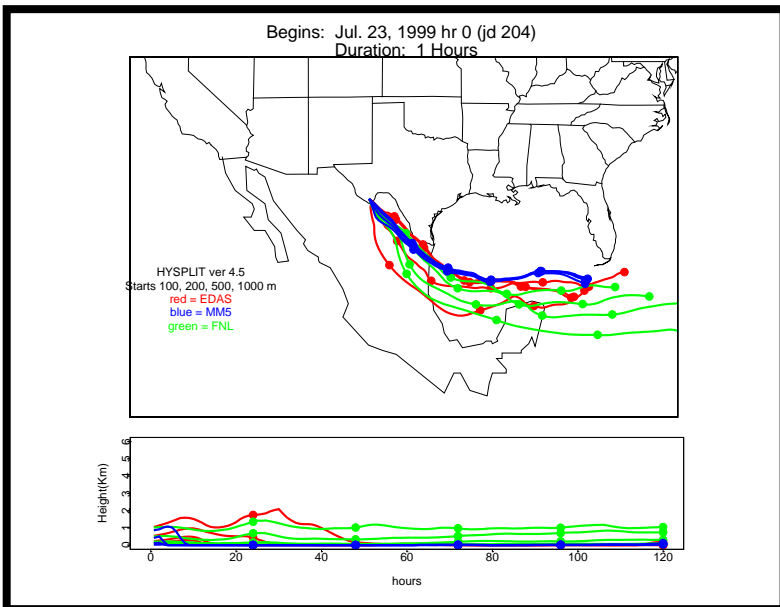

Begins: Jul. 17, 1999 hr 0 (jd 198)
Duration: 1 Hours

HYSPLIT ver 4.5
Starts 100, 200, 500, 1000 m
red = EDAS
blue = MMS
green = FNL

Begins: Jul. 17, 1999 hr 6 (jd 198)
Duration: 1 Hours

HYSPLIT ver 4.5
Starts 100, 200, 500, 1000 m
red = EDAS
blue = MMS
green = FNL