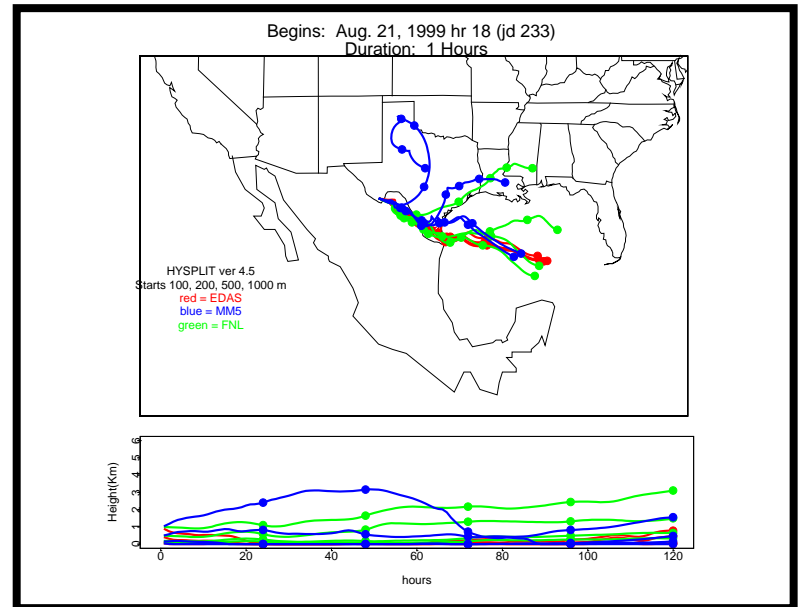

Begins: Aug. 16, 1999 hr 0 (jd 228)
Duration: 1 Hours

HYSPLIT ver 4.5
Starts 100, 200, 500, 1000 m
red = EDAS
blue = MMS
green = FNL

Begins: Aug. 16, 1999 hr 6 (jd 228)
Duration: 1 Hours

HYSPLIT ver 4.5
Starts 100, 200, 500, 1000 m
red = EDAS
blue = MMS
green = FNL