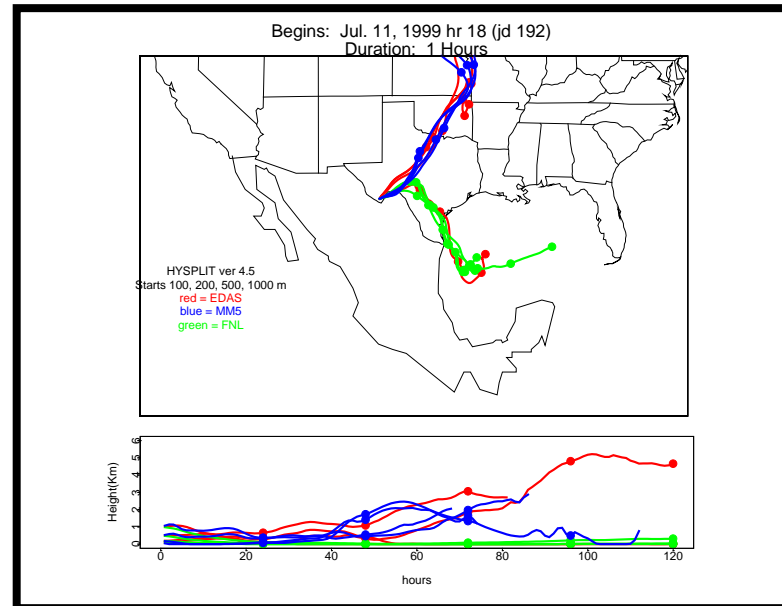

Begins: Jul. 10, 1999 hr 0 (jd 191)
Duration: 1 Hours

HYSPLIT ver 4.5
Starts 100, 200, 500, 1000 m
red = EDAS
blue = MMS
green = FNL

Begins: Jul. 10, 1999 hr 6 (jd 191)
Duration: 1 Hours

HYSPLIT ver 4.5
Starts 100, 200, 500, 1000 m
red = EDAS
blue = MMS
green = FNL