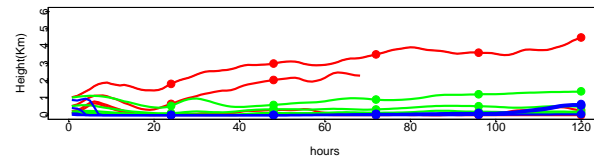

Begins: Jul. 27, 1999 hr 0 (jd 208)
Duration: 1 Hours

HYSPLIT ver 4.5
Starts 100, 200, 500, 1000 m
red = EDAS
blue = MMS
green = FNL

Begins: Jul. 27, 1999 hr 6 (jd 208)
Duration: 1 Hours

HYSPLIT ver 4.5
Starts 100, 200, 500, 1000 m
red = EDAS
blue = MMS
green = FNL