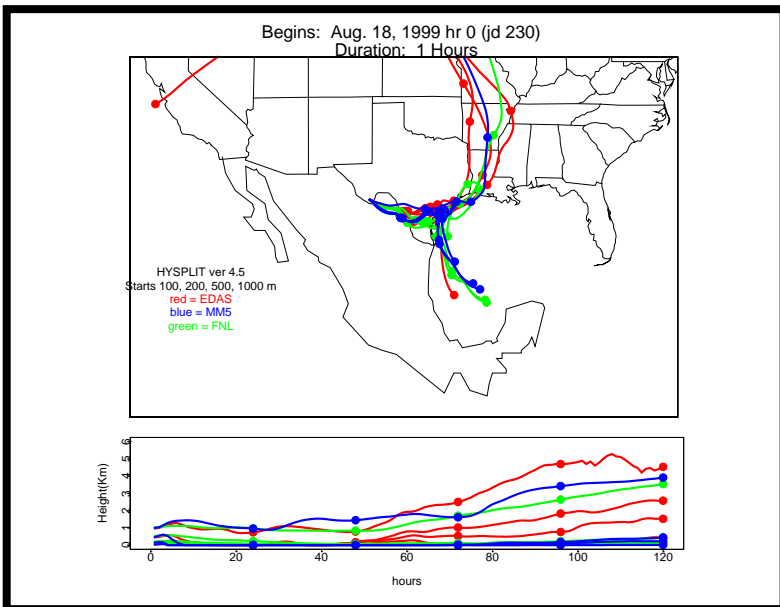

Begins: Aug. 16, 1999 hr 0 (jd 228)
Duration: 1 Hours

HYSPLIT ver 4.5
Starts 100, 200, 500, 1000 m
red = EDAS
blue = MMS
green = FNL

Begins: Aug. 16, 1999 hr 6 (jd 228)
Duration: 1 Hours

HYSPLIT ver 4.5
Starts 100, 200, 500, 1000 m
red = EDAS
blue = MMS
green = FNL