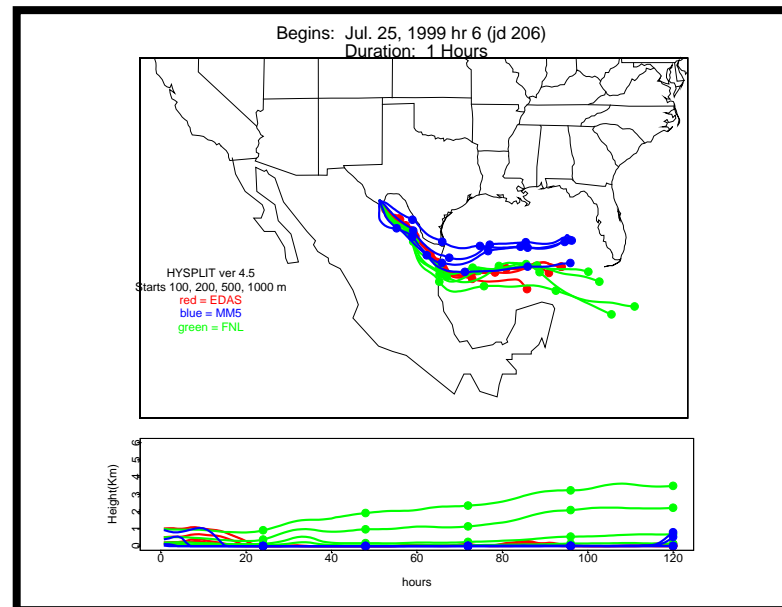

Begins: Jul. 17, 1999 hr 0 (jd 198)
Duration: 1 Hours

HYSPLIT ver 4.5
Starts 100, 200, 500, 1000 m
red = EDAS
blue = MMS
green = FNL

Begins: Jul. 17, 1999 hr 6 (jd 198)
Duration: 1 Hours

HYSPLIT ver 4.5
Starts 100, 200, 500, 1000 m
red = EDAS
blue = MMS
green = FNL