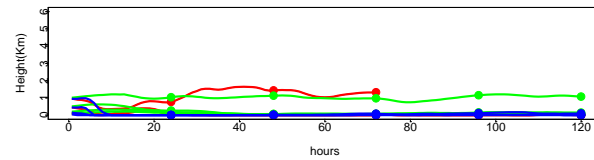

Begins: Aug. 27, 1999 hr 0 (jd 239)
Duration: 1 Hours

HYSPLIT ver 4.5
Starts 100, 200, 500, 1000 m
red = EDAS
blue = MMS
green = FNL

Begins: Aug. 27, 1999 hr 6 (jd 239)
Duration: 1 Hours

HYSPLIT ver 4.5
Starts 100, 200, 500, 1000 m
red = EDAS
blue = MMS
green = FNL