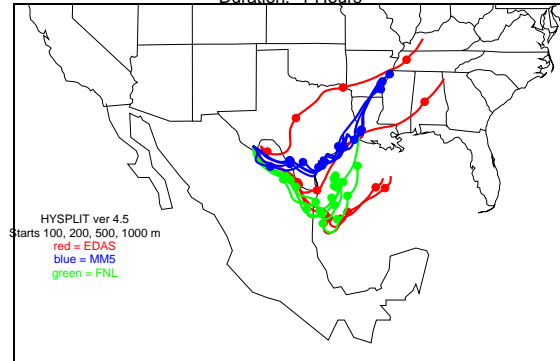

Begins: Sep. 3, 1999 hr 6 (jd 246)
Duration: 1 Hours

HYSPLIT ver 4.5
Starts 100, 200, 500, 1000 m
red = EDAS
blue = MMS
green = FNL