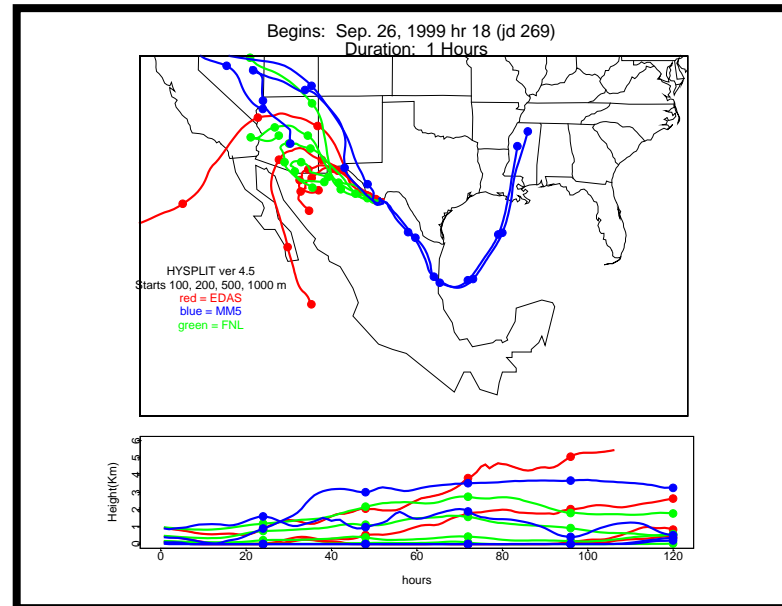

Begins: Sep. 17, 1999 hr 0 (jd 260)
Duration: 1 Hours

HYSPLIT ver 4.5
Starts 100, 200, 500, 1000 m
red = EDAS
blue = MMS
green = FNL

Begins: Sep. 17, 1999 hr 6 (jd 260)
Duration: 1 Hours

HYSPLIT ver 4.5
Starts 100, 200, 500, 1000 m
red = EDAS
blue = MMS
green = FNL