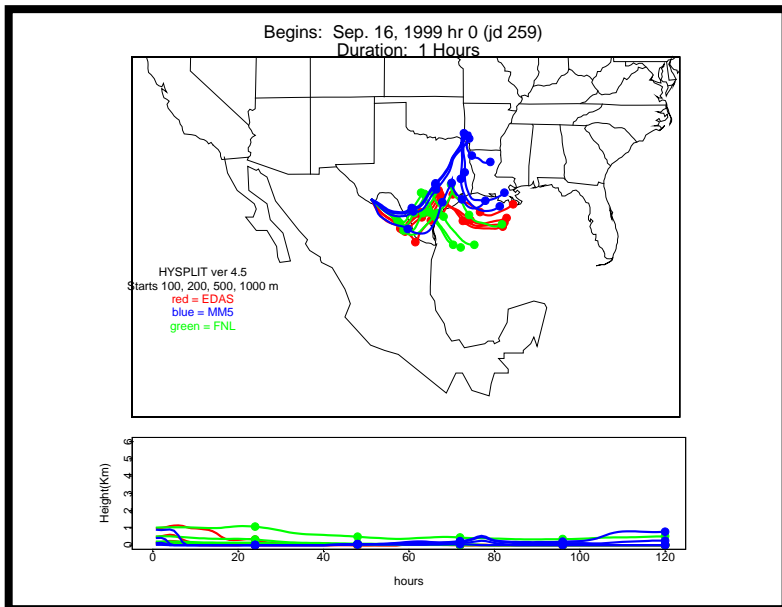

Begins: Sep. 15, 1999 hr 0 (jd 258)
Duration: 1 Hours

HYSPLIT ver 4.5
Starts 100, 200, 500, 1000 m
red = EDAS
blue = MMS
green = FNL

Begins: Sep. 15, 1999 hr 6 (jd 258)
Duration: 1 Hours

HYSPLIT ver 4.5
Starts 100, 200, 500, 1000 m
red = EDAS
blue = MMS
green = FNL