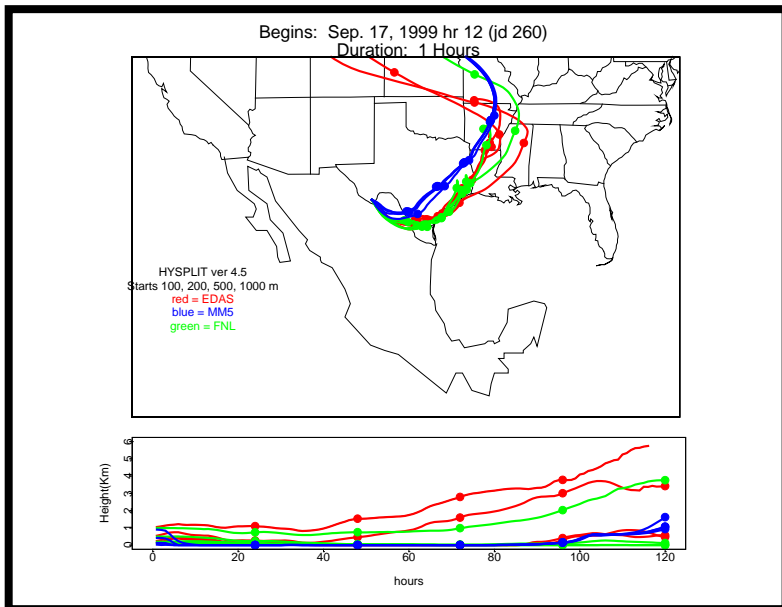

Begins: Sep. 17, 1999 hr 0 (jd 260)
Duration: 1 Hours

HYSPLIT ver 4.5
Starts 100, 200, 500, 1000 m
red = EDAS
blue = MMS
green = FNL

Begins: Sep. 17, 1999 hr 6 (jd 260)
Duration: 1 Hours

HYSPLIT ver 4.5
Starts 100, 200, 500, 1000 m
red = EDAS
blue = MMS
green = FNL