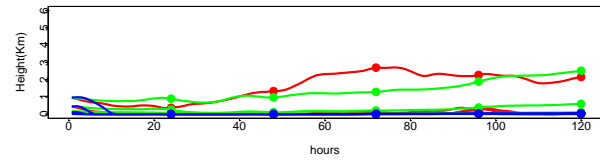

Begins: Jul. 25, 1999 hr 12 (jd 206)
Duration: 1 Hours

HYSPLIT ver 4.5
Starts 100, 200, 500, 1000 m
red = EDAS
blue = MMS
green = FNL

Begins: Jul. 25, 1999 hr 18 (jd 206)
Duration: 1 Hours

HYSPLIT ver 4.5
Starts 100, 200, 500, 1000 m
red = EDAS
blue = MMS
green = FNL