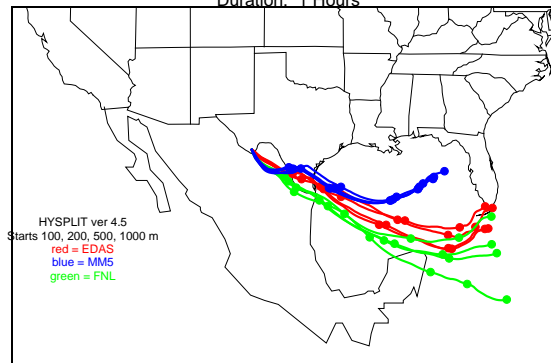

Begins: Sep. 10, 1999 hr 12 (jd 253)
Duration: 1 Hours

HYSPLIT ver 4.5
Starts 100, 200, 500, 1000 m
red = EDAS
blue = MMS
green = FNL

Begins: Sep. 10, 1999 hr 18 (jd 253)
Duration: 1 Hours

HYSPLIT ver 4.5
Starts 100, 200, 500, 1000 m
red = EDAS
blue = MMS
green = FNL