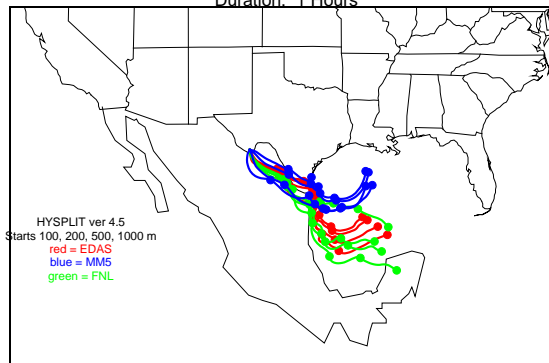

Begins: Aug. 7, 1999 hr 6 (jd 219)
Duration: 1 Hours

HYSPLIT ver 4.5
Starts 100, 200, 500, 1000 m
red = EDAS
blue = MMS
green = FNL