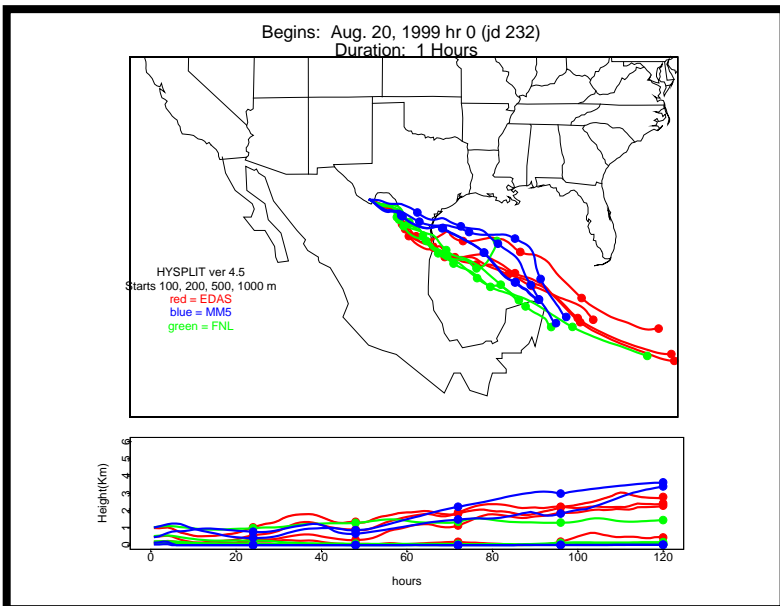

Begins: Aug. 16, 1999 hr 0 (jd 228)
Duration: 1 Hours

HYSPLIT ver 4.5
Starts 100, 200, 500, 1000 m
red = EDAS
blue = MMS
green = FNL

Begins: Aug. 16, 1999 hr 6 (jd 228)
Duration: 1 Hours

HYSPLIT ver 4.5
Starts 100, 200, 500, 1000 m
red = EDAS
blue = MMS
green = FNL