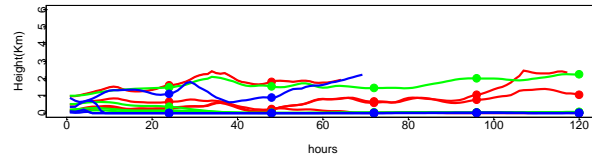

Begins: Jul. 14, 1999 hr 0 (jd 195)
Duration: 1 Hours

HYSPLIT ver 4.5
Starts 100, 200, 500, 1000 m
red = EDAS
blue = MMS
green = FNL

Begins: Jul. 14, 1999 hr 6 (jd 195)
Duration: 1 Hours

HYSPLIT ver 4.5
Starts 100, 200, 500, 1000 m
red = EDAS
blue = MMS
green = FNL