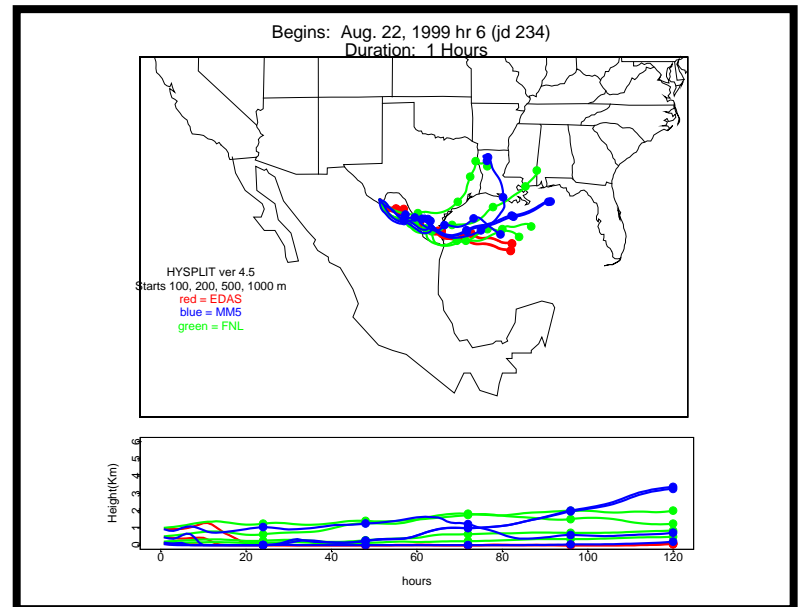

Begins: Aug. 16, 1999 hr 0 (jd 228)
Duration: 1 Hours

HYSPLIT ver 4.5
Starts 100, 200, 500, 1000 m
red = EDAS
blue = MMS
green = FNL

Begins: Aug. 16, 1999 hr 6 (jd 228)
Duration: 1 Hours

HYSPLIT ver 4.5
Starts 100, 200, 500, 1000 m
red = EDAS
blue = MMS
green = FNL