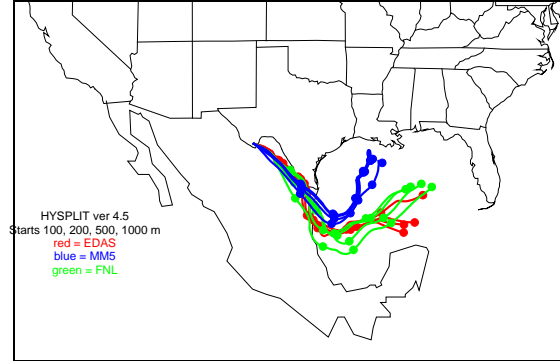

Begins: Jul. 26, 1999 hr 0 (jd 207)
Duration: 1 Hours

HYSPLIT ver 4.5
Starts 100, 200, 500, 1000 m
red = EDAS
blue = MMS
green = FNL

Begins: Jul. 26, 1999 hr 6 (jd 207)
Duration: 1 Hours

HYSPLIT ver 4.5
Starts 100, 200, 500, 1000 m
red = EDAS
blue = MMS
green = FNL

Begins: Jul. 26, 1999 hr 12 (jd 207)
Duration: 1 Hours

HYSPLIT ver 4.5
Starts 100, 200, 500, 1000 m
red = EDAS
blue = MMS
green = FNL

Begins: Jul. 26, 1999 hr 18 (jd 207)
Duration: 1 Hours

HYSPLIT ver 4.5
Starts 100, 200, 500, 1000 m
red = EDAS
blue = MMS
green = FNL