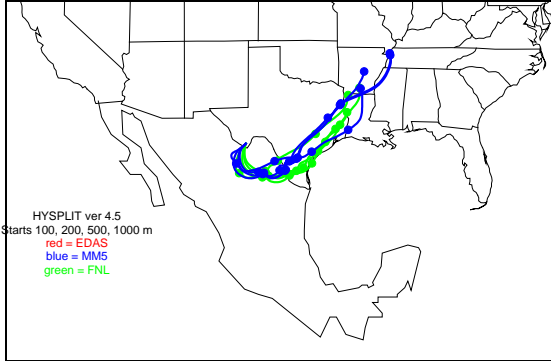

Begins: Oct. 15, 1999 hr 12 (jd 288)
Duration: 1 Hours

HYSPLIT ver 4.5
Starts 100, 200, 500, 1000 m
red = EDAS
blue = MMS
green = FNL