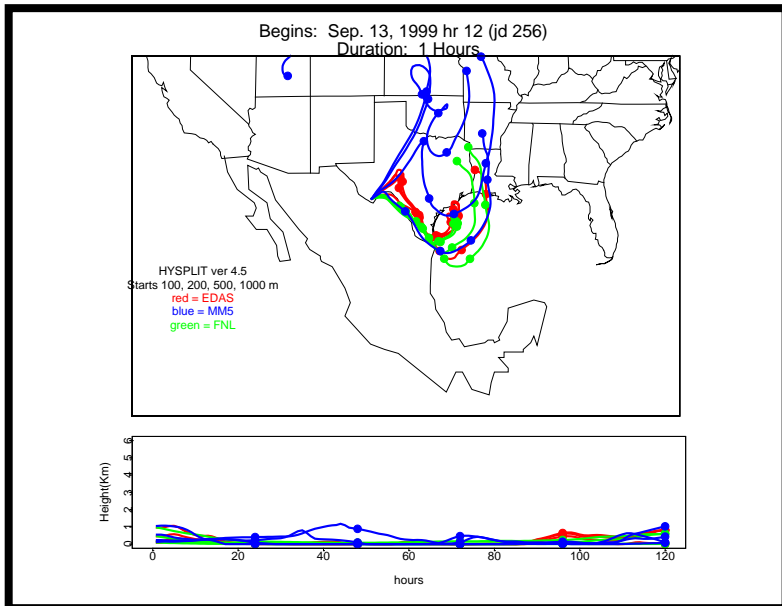

Begins: Sep. 11, 1999 hr 0 (jd 254)
Duration: 1 Hours

HYSPLIT ver 4.5
Starts 100, 200, 500, 1000 m
red = EDAS
blue = MMS
green = FNL

Begins: Sep. 11, 1999 hr 6 (jd 254)
Duration: 1 Hours

HYSPLIT ver 4.5
Starts 100, 200, 500, 1000 m
red = EDAS
blue = MMS
green = FNL