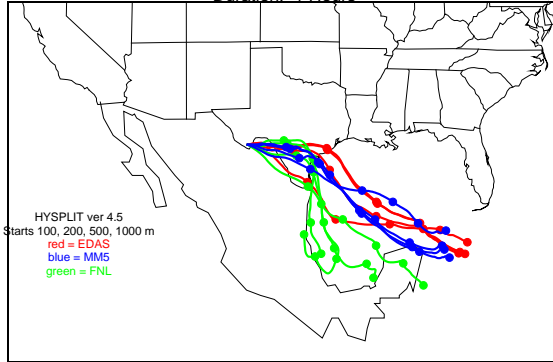

Begins: Aug. 16, 1999 hr 0 (jd 228)
Duration: 1 Hours

HYSPLIT ver 4.5
Starts 100, 200, 500, 1000 m
red = EDAS
blue = MMS
green = FNL

Begins: Aug. 16, 1999 hr 6 (jd 228)
Duration: 1 Hours

HYSPLIT ver 4.5
Starts 100, 200, 500, 1000 m
red = EDAS
blue = MMS
green = FNL

Begins: Aug. 25, 1999 hr 12 (jd 237)
Duration: 1 Hours

HYSPLIT ver 4.5
Starts 100, 200, 500, 1000 m
red = EDAS
blue = MMS
green = FNL

Begins: Aug. 25, 1999 hr 18 (jd 237)
Duration: 1 Hours

HYSPLIT ver 4.5
Starts 100, 200, 500, 1000 m
red = EDAS
blue = MMS
green = FNL