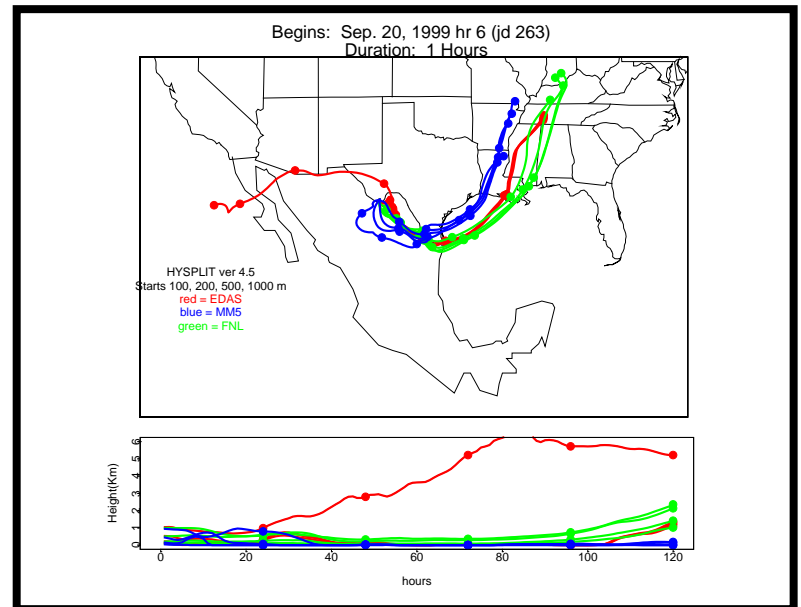

Begins: Sep. 17, 1999 hr 0 (jd 260)
Duration: 1 Hours

HYSPLIT ver 4.5
Starts 100, 200, 500, 1000 m
red = EDAS
blue = MMS
green = FNL

Begins: Sep. 17, 1999 hr 6 (jd 260)
Duration: 1 Hours

HYSPLIT ver 4.5
Starts 100, 200, 500, 1000 m
red = EDAS
blue = MMS
green = FNL