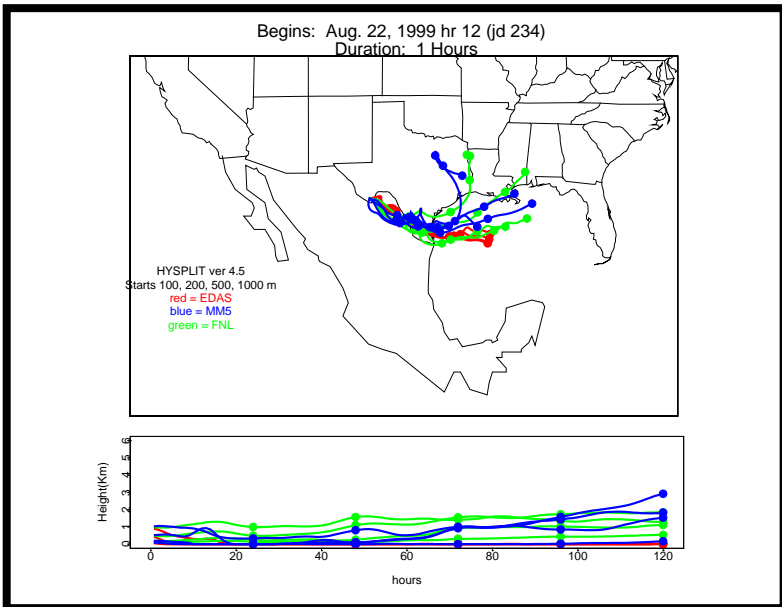

Begins: Aug. 16, 1999 hr 0 (jd 228)
Duration: 1 Hours

HYSPLIT ver 4.5
Starts 100, 200, 500, 1000 m
red = EDAS
blue = MMS
green = FNL

Begins: Aug. 16, 1999 hr 6 (jd 228)
Duration: 1 Hours

HYSPLIT ver 4.5
Starts 100, 200, 500, 1000 m
red = EDAS
blue = MMS
green = FNL