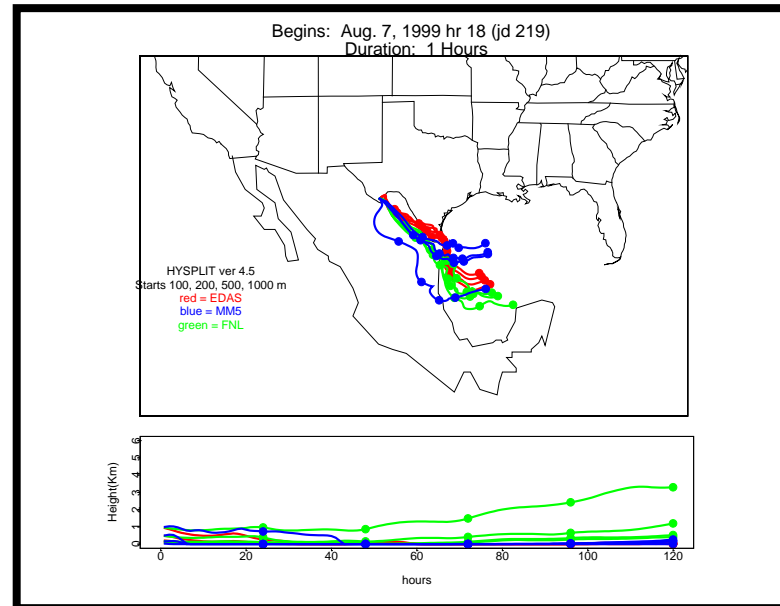

Begins: Aug. 7, 1999 hr 0 (jd 219)
Duration: 1 Hours

HYSPLIT ver 4.5
Starts 100, 200, 500, 1000 m
red = EDAS
blue = MMS
green = FNL

Begins: Aug. 7, 1999 hr 6 (jd 219)
Duration: 1 Hours

HYSPLIT ver 4.5
Starts 100, 200, 500, 1000 m
red = EDAS
blue = MMS
green = FNL