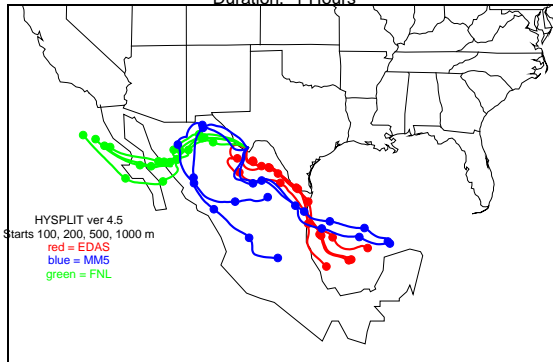

Begins: Jul. 30, 1999 hr 0 (jd 211)
Duration: 1 Hours

HYSPLIT ver 4.5
Starts 100, 200, 500, 1000 m
red = EDAS
blue = MMS
green = FNL

Begins: Jul. 30, 1999 hr 6 (jd 211)
Duration: 1 Hours

HYSPLIT ver 4.5
Starts 100, 200, 500, 1000 m
red = EDAS
blue = MMS
green = FNL

Begins: Jul. 30, 1999 hr 12 (jd 211)
Duration: 1 Hours

HYSPLIT ver 4.5
Starts 100, 200, 500, 1000 m
red = EDAS
blue = MMS
green = FNL

Begins: Jul. 30, 1999 hr 18 (jd 211)
Duration: 1 Hours

HYSPLIT ver 4.5
Starts 100, 200, 500, 1000 m
red = EDAS
blue = MMS
green = FNL