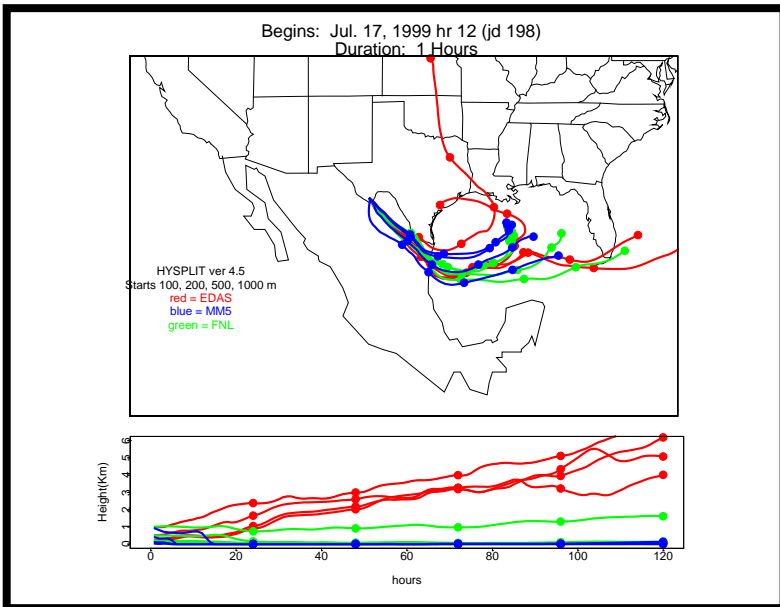

Begins: Jul. 17, 1999 hr 0 (jd 198)
Duration: 1 Hours

HYSPLIT ver 4.5
Starts 100, 200, 500, 1000 m
red = EDAS
blue = MMS
green = FNL

Begins: Jul. 17, 1999 hr 6 (jd 198)
Duration: 1 Hours

HYSPLIT ver 4.5
Starts 100, 200, 500, 1000 m
red = EDAS
blue = MMS
green = FNL