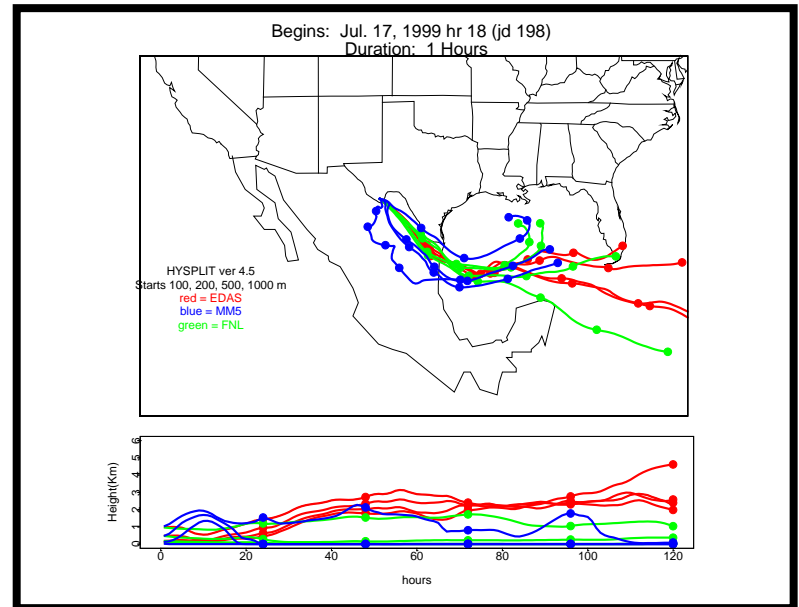

Begins: Jul. 17, 1999 hr 0 (jd 198)
Duration: 1 Hours

HYSPLIT ver 4.5
Starts 100, 200, 500, 1000 m
red = EDAS
blue = MMS
green = FNL

Begins: Jul. 17, 1999 hr 6 (jd 198)
Duration: 1 Hours

HYSPLIT ver 4.5
Starts 100, 200, 500, 1000 m
red = EDAS
blue = MMS
green = FNL