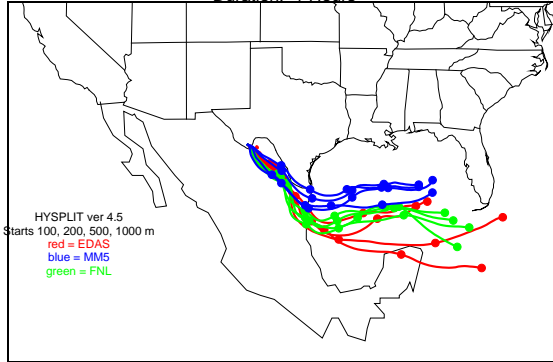

Begins: Jul. 17, 1999 hr 0 (jd 198)
Duration: 1 Hours

HYSPLIT ver 4.5
Starts 100, 200, 500, 1000 m
red = EDAS
blue = MMS
green = FNL

Begins: Jul. 17, 1999 hr 6 (jd 198)
Duration: 1 Hours

HYSPLIT ver 4.5
Starts 100, 200, 500, 1000 m
red = EDAS
blue = MMS
green = FNL

Begins: Jul. 25, 1999 hr 12 (jd 206)
Duration: 1 Hours

HYSPLIT ver 4.5
Starts 100, 200, 500, 1000 m
red = EDAS
blue = MMS
green = FNL

Begins: Jul. 25, 1999 hr 18 (jd 206)
Duration: 1 Hours

HYSPLIT ver 4.5
Starts 100, 200, 500, 1000 m
red = EDAS
blue = MMS
green = FNL