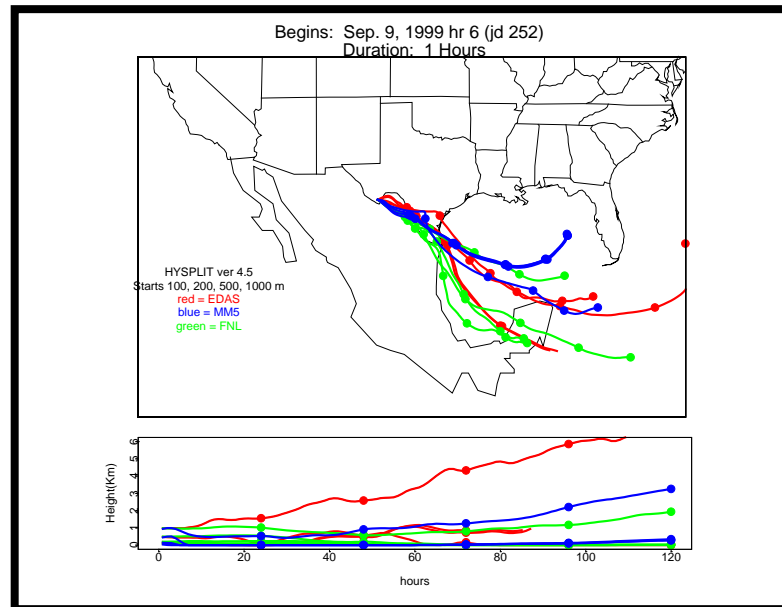

Begins: Sep. 10, 1999 hr 12 (jd 253)
Duration: 1 Hours

HYSPLIT ver 4.5
Starts 100, 200, 500, 1000 m
red = EDAS
blue = MMS
green = FNL

Begins: Sep. 10, 1999 hr 18 (jd 253)
Duration: 1 Hours

HYSPLIT ver 4.5
Starts 100, 200, 500, 1000 m
red = EDAS
blue = MMS
green = FNL