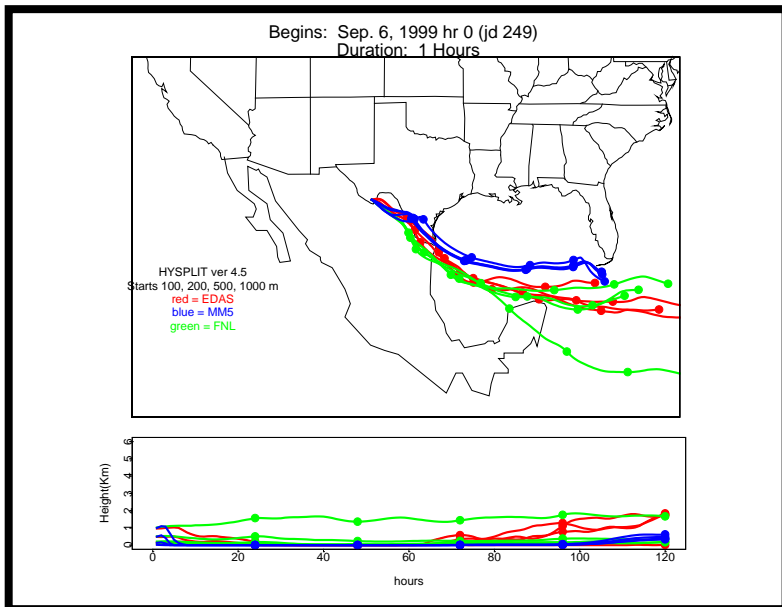

Begins: Sep. 5, 1999 hr 0 (jd 248)
Duration: 1 Hours

HYSPLIT ver 4.5
Starts 100, 200, 500, 1000 m
red = EDAS
blue = MMS
green = FNL

Begins: Sep. 5, 1999 hr 6 (jd 248)
Duration: 1 Hours

HYSPLIT ver 4.5
Starts 100, 200, 500, 1000 m
red = EDAS
blue = MMS
green = FNL