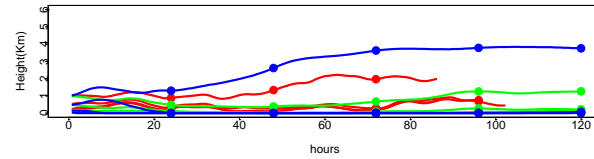

Begins: Aug. 3, 1999 hr 12 (jd 215)
Duration: 1 Hours

HYSPLIT ver 4.5
Starts 100, 200, 500, 1000 m
red = EDAS
blue = MMS
green = FNL

Begins: Aug. 3, 1999 hr 18 (jd 215)
Duration: 1 Hours

HYSPLIT ver 4.5
Starts 100, 200, 500, 1000 m
red = EDAS
blue = MMS
green = FNL