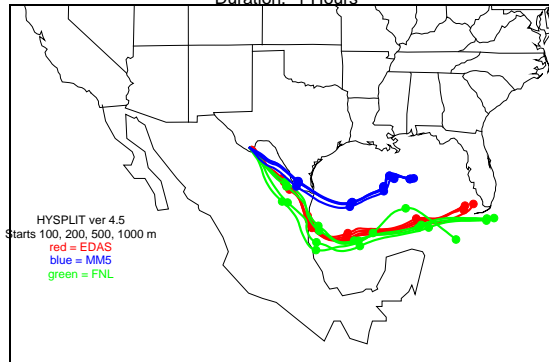

Begins: Jul. 16, 1999 hr 0 (jd 197)
Duration: 1 Hours

HYSPLIT ver 4.5
Starts 100, 200, 500, 1000 m
red = EDAS
blue = MMS
green = FNL

Begins: Jul. 16, 1999 hr 6 (jd 197)
Duration: 1 Hours

HYSPLIT ver 4.5
Starts 100, 200, 500, 1000 m
red = EDAS
blue = MMS
green = FNL

Begins: Jul. 16, 1999 hr 12 (jd 197)
Duration: 1 Hours

HYSPLIT ver 4.5
Starts 100, 200, 500, 1000 m
red = EDAS
blue = MMS
green = FNL

Begins: Jul. 16, 1999 hr 18 (jd 197)
Duration: 1 Hours

HYSPLIT ver 4.5
Starts 100, 200, 500, 1000 m
red = EDAS
blue = MMS
green = FNL