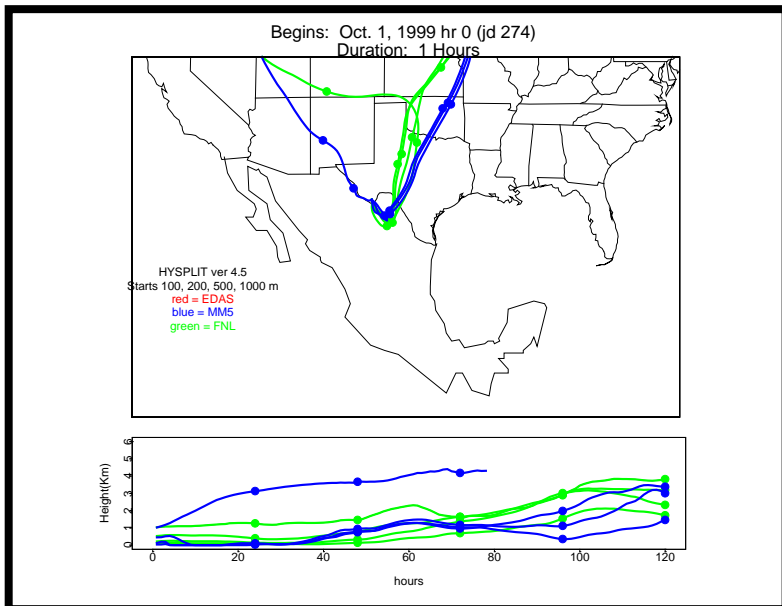

Begins: Sep. 17, 1999 hr 0 (jd 260)
Duration: 1 Hours

HYSPLIT ver 4.5
Starts 100, 200, 500, 1000 m
red = EDAS
blue = MMS
green = FNL

Begins: Sep. 17, 1999 hr 6 (jd 260)
Duration: 1 Hours

HYSPLIT ver 4.5
Starts 100, 200, 500, 1000 m
red = EDAS
blue = MMS
green = FNL