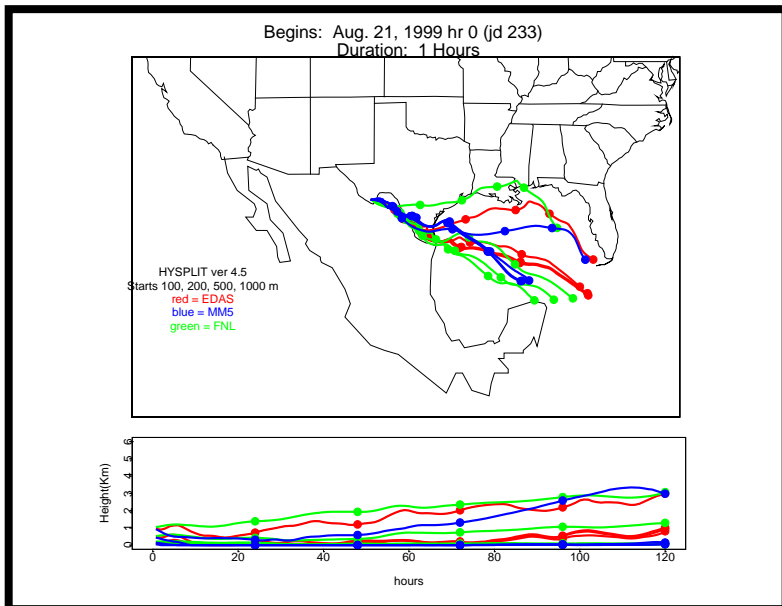

Begins: Aug. 16, 1999 hr 0 (jd 228)
Duration: 1 Hours

HYSPLIT ver 4.5
Starts 100, 200, 500, 1000 m
red = EDAS
blue = MMS
green = FNL

Begins: Aug. 16, 1999 hr 6 (jd 228)
Duration: 1 Hours

HYSPLIT ver 4.5
Starts 100, 200, 500, 1000 m
red = EDAS
blue = MMS
green = FNL