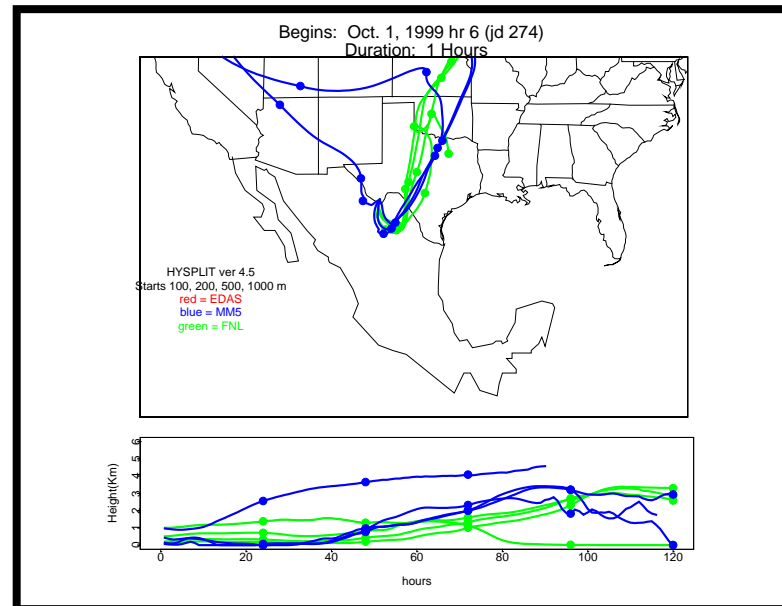

Begins: Sep. 17, 1999 hr 0 (jd 260)
Duration: 1 Hours

HYSPLIT ver 4.5
Starts 100, 200, 500, 1000 m
red = EDAS
blue = MMS
green = FNL

Begins: Sep. 17, 1999 hr 6 (jd 260)
Duration: 1 Hours

HYSPLIT ver 4.5
Starts 100, 200, 500, 1000 m
red = EDAS
blue = MMS
green = FNL