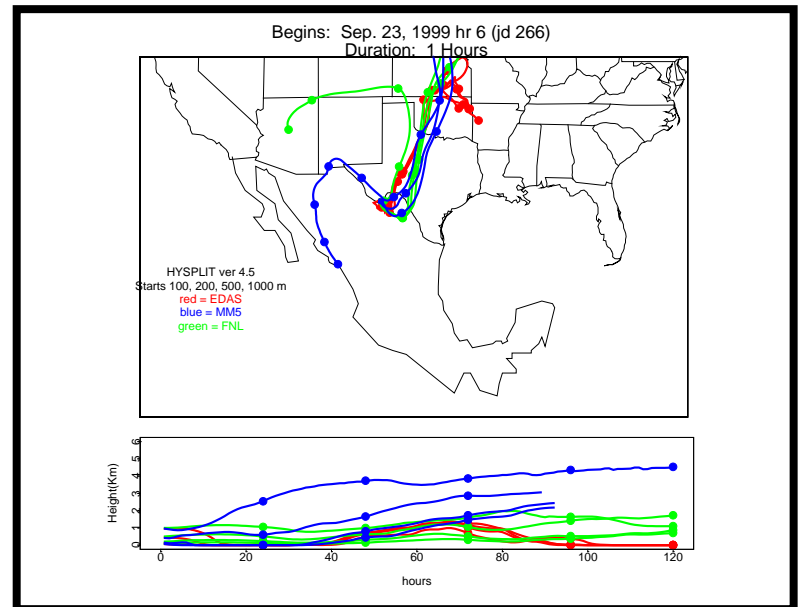

Begins: Sep. 17, 1999 hr 0 (jd 260)
Duration: 1 Hours

HYSPLIT ver 4.5
Starts 100, 200, 500, 1000 m
red = EDAS
blue = MMS
green = FNL

Begins: Sep. 17, 1999 hr 6 (jd 260)
Duration: 1 Hours

HYSPLIT ver 4.5
Starts 100, 200, 500, 1000 m
red = EDAS
blue = MMS
green = FNL