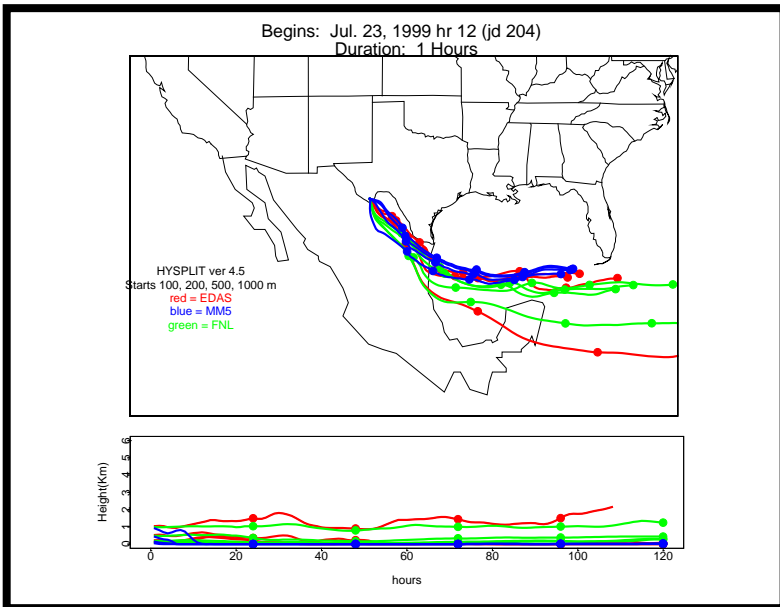

Begins: Jul. 17, 1999 hr 0 (jd 198)
Duration: 1 Hours

HYSPLIT ver 4.5
Starts 100, 200, 500, 1000 m
red = EDAS
blue = MMS
green = FNL

Begins: Jul. 17, 1999 hr 6 (jd 198)
Duration: 1 Hours

HYSPLIT ver 4.5
Starts 100, 200, 500, 1000 m
red = EDAS
blue = MMS
green = FNL