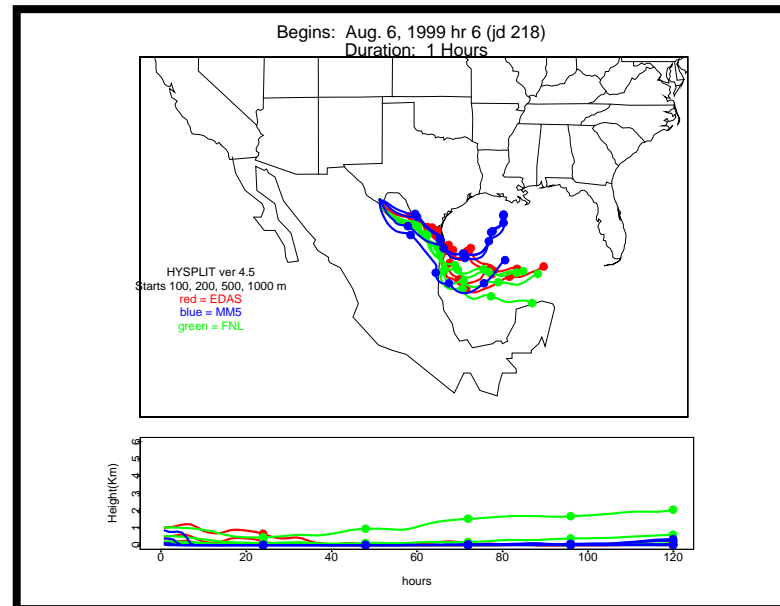

Begins: Aug. 4, 1999 hr 0 (jd 216)
Duration: 1 Hours

HYSPLIT ver 4.5
Starts 100, 200, 500, 1000 m
red = EDAS
blue = MMS
green = FNL

Begins: Aug. 4, 1999 hr 6 (jd 216)
Duration: 1 Hours

HYSPLIT ver 4.5
Starts 100, 200, 500, 1000 m
red = EDAS
blue = MMS
green = FNL