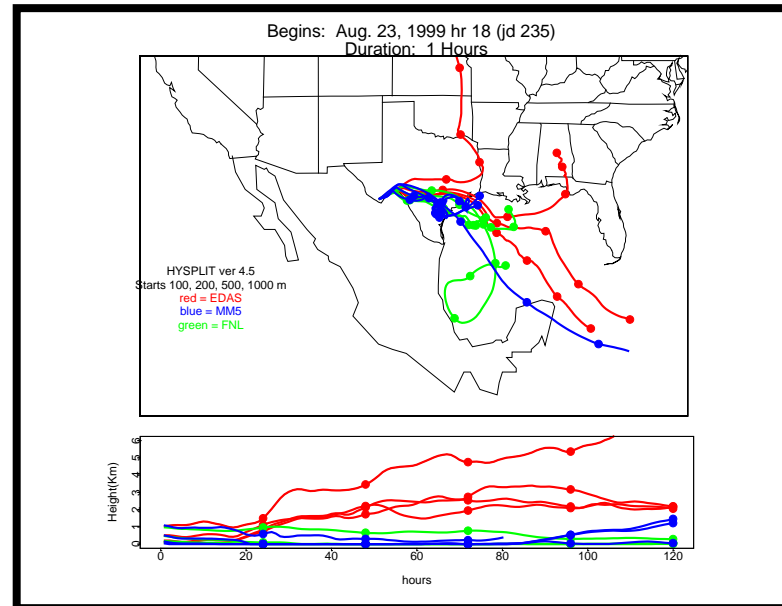

Begins: Aug. 16, 1999 hr 0 (jd 228)
Duration: 1 Hours

HYSPLIT ver 4.5
Starts 100, 200, 500, 1000 m
red = EDAS
blue = MMS
green = FNL

Begins: Aug. 16, 1999 hr 6 (jd 228)
Duration: 1 Hours

HYSPLIT ver 4.5
Starts 100, 200, 500, 1000 m
red = EDAS
blue = MMS
green = FNL