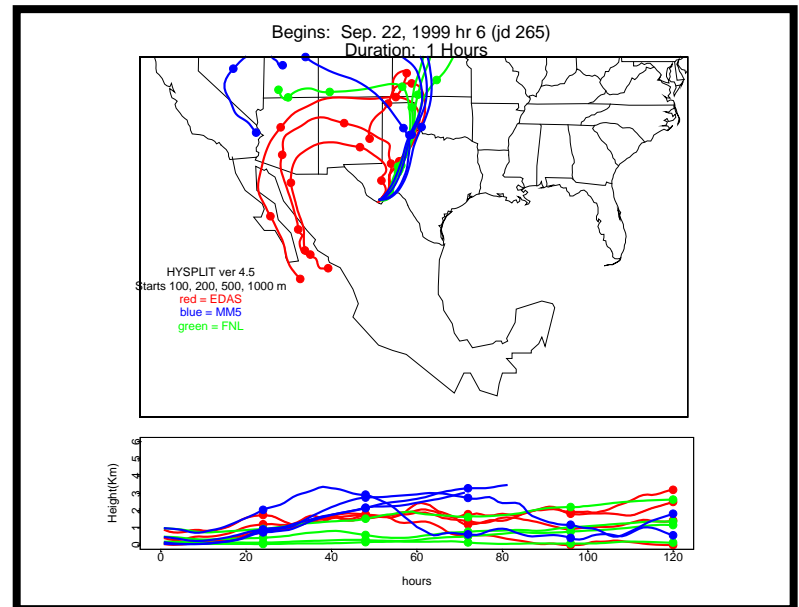

Begins: Sep. 17, 1999 hr 0 (jd 260)
Duration: 1 Hours

HYSPLIT ver 4.5
Starts 100, 200, 500, 1000 m
red = EDAS
blue = MMS
green = FNL

Begins: Sep. 17, 1999 hr 6 (jd 260)
Duration: 1 Hours

HYSPLIT ver 4.5
Starts 100, 200, 500, 1000 m
red = EDAS
blue = MMS
green = FNL