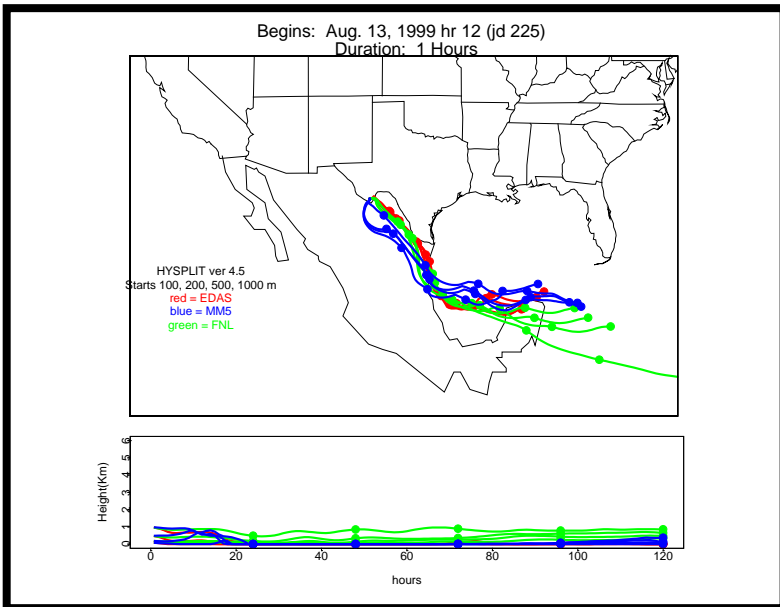

Begins: Aug. 10, 1999 hr 0 (jd 222)
Duration: 1 Hours

HYSPLIT ver 4.5
Starts 100, 200, 500, 1000 m
red = EDAS
blue = MMS
green = FNL

Begins: Aug. 10, 1999 hr 6 (jd 222)
Duration: 1 Hours

HYSPLIT ver 4.5
Starts 100, 200, 500, 1000 m
red = EDAS
blue = MMS
green = FNL