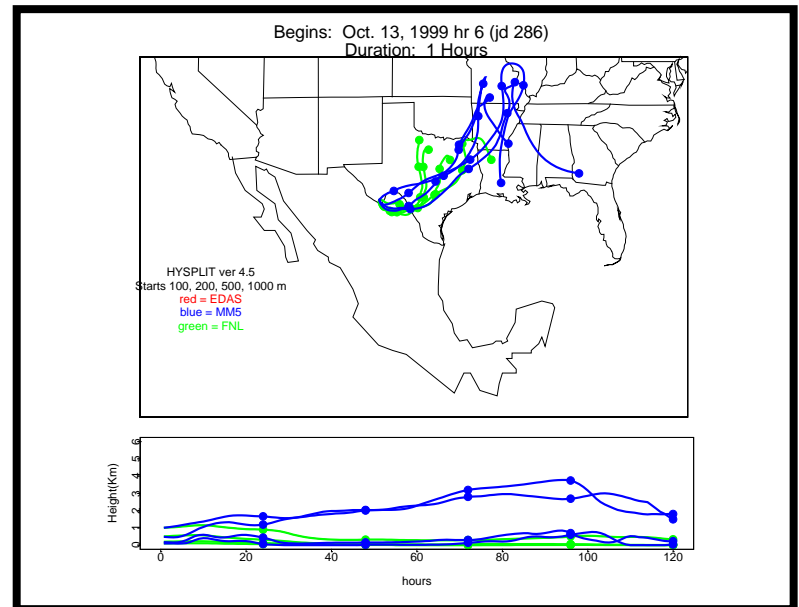

Begins: Oct. 5, 1999 hr 12 (jd 278)
Duration: 1 Hours

Begins: Oct. 5, 1999 hr 18 (jd 278)
Duration: 1 Hours

Begins: Oct. 6, 1999 hr 0 (jd 279)
Duration: 1 Hours

Begins: Oct. 6, 1999 hr 6 (jd 279)
Duration: 1 Hours