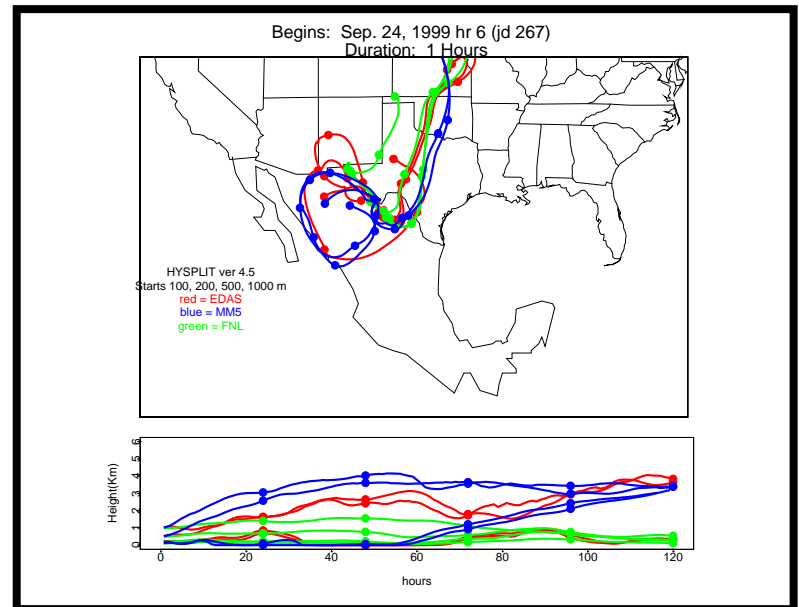

Begins: Sep. 17, 1999 hr 0 (jd 260)
Duration: 1 Hours

HYSPLIT ver 4.5
Starts 100, 200, 500, 1000 m
red = EDAS
blue = MMS
green = FNL

Begins: Sep. 17, 1999 hr 6 (jd 260)
Duration: 1 Hours

HYSPLIT ver 4.5
Starts 100, 200, 500, 1000 m
red = EDAS
blue = MMS
green = FNL