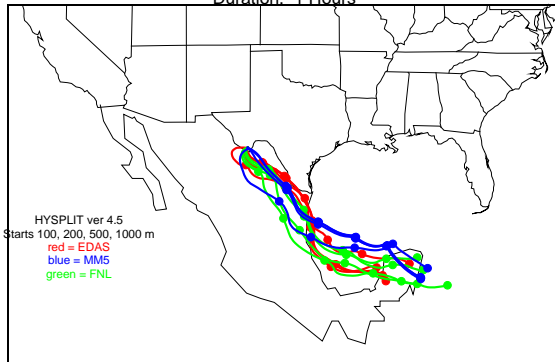

Begins: Jul. 29, 1999 hr 12 (jd 210)
Duration: 1 Hours

HYSPLIT ver 4.5
Starts 100, 200, 500, 1000 m
red = EDAS
blue = MMS
green = FNL