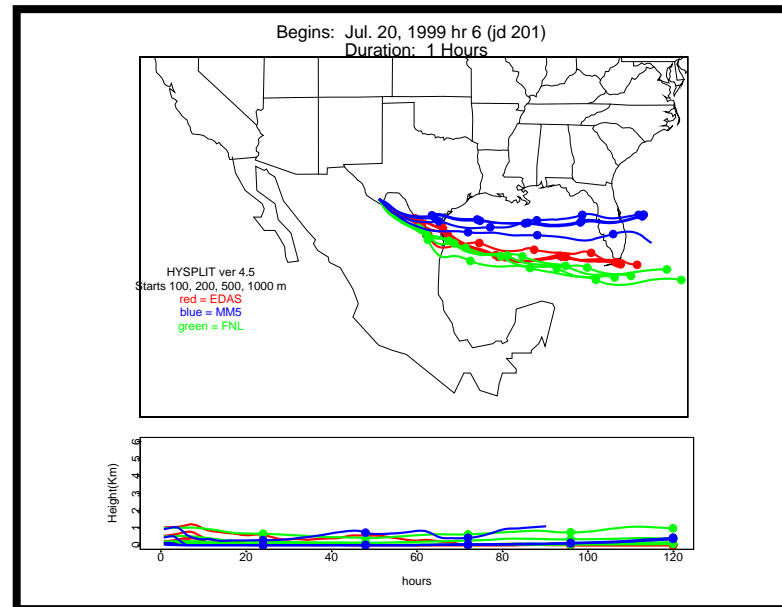

Begins: Jul. 17, 1999 hr 0 (jd 198)
Duration: 1 Hours

HYSPLIT ver 4.5
Starts 100, 200, 500, 1000 m
red = EDAS
blue = MMS
green = FNL

Begins: Jul. 17, 1999 hr 6 (jd 198)
Duration: 1 Hours

HYSPLIT ver 4.5
Starts 100, 200, 500, 1000 m
red = EDAS
blue = MMS
green = FNL