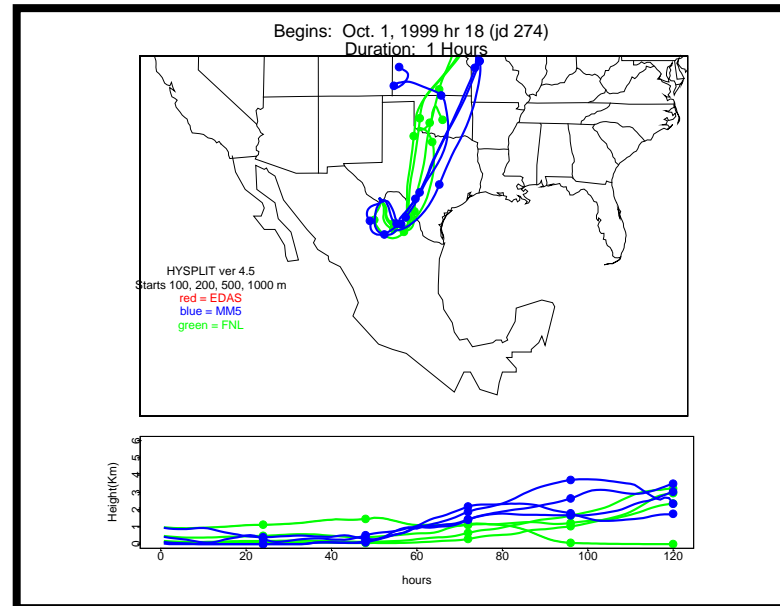

Begins: Sep. 17, 1999 hr 0 (jd 260)
Duration: 1 Hours

HYSPLIT ver 4.5
Starts 100, 200, 500, 1000 m
red = EDAS
blue = MMS
green = FNL

Begins: Sep. 17, 1999 hr 6 (jd 260)
Duration: 1 Hours

HYSPLIT ver 4.5
Starts 100, 200, 500, 1000 m
red = EDAS
blue = MMS
green = FNL