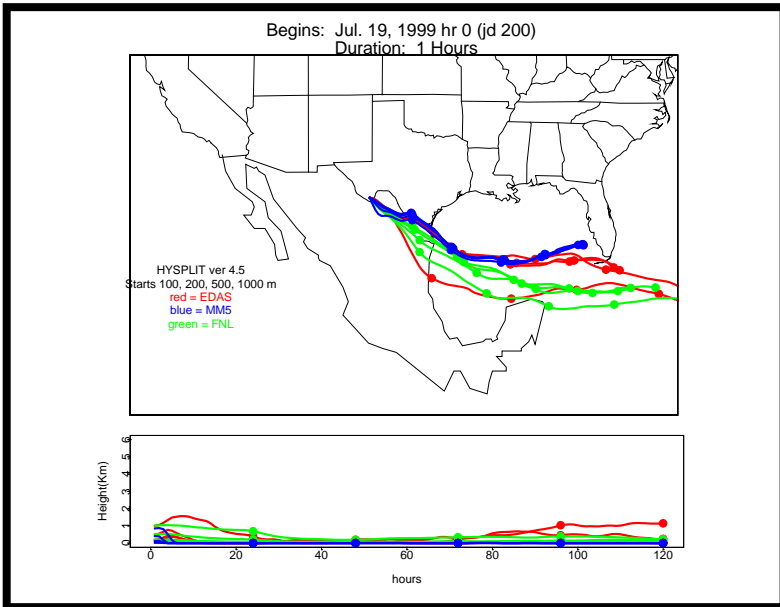

Begins: Jul. 17, 1999 hr 0 (jd 198)
Duration: 1 Hours

HYSPLIT ver 4.5
Starts 100, 200, 500, 1000 m
red = EDAS
blue = MMS
green = FNL

Begins: Jul. 17, 1999 hr 6 (jd 198)
Duration: 1 Hours

HYSPLIT ver 4.5
Starts 100, 200, 500, 1000 m
red = EDAS
blue = MMS
green = FNL