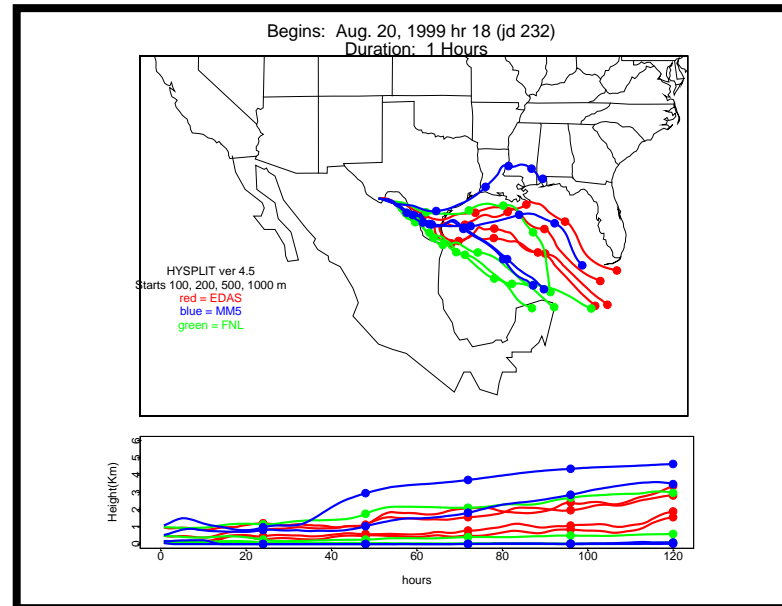

Begins: Aug. 16, 1999 hr 0 (jd 228)
Duration: 1 Hours

HYSPLIT ver 4.5
Starts 100, 200, 500, 1000 m
red = EDAS
blue = MMS
green = FNL

Begins: Aug. 16, 1999 hr 6 (jd 228)
Duration: 1 Hours

HYSPLIT ver 4.5
Starts 100, 200, 500, 1000 m
red = EDAS
blue = MMS
green = FNL