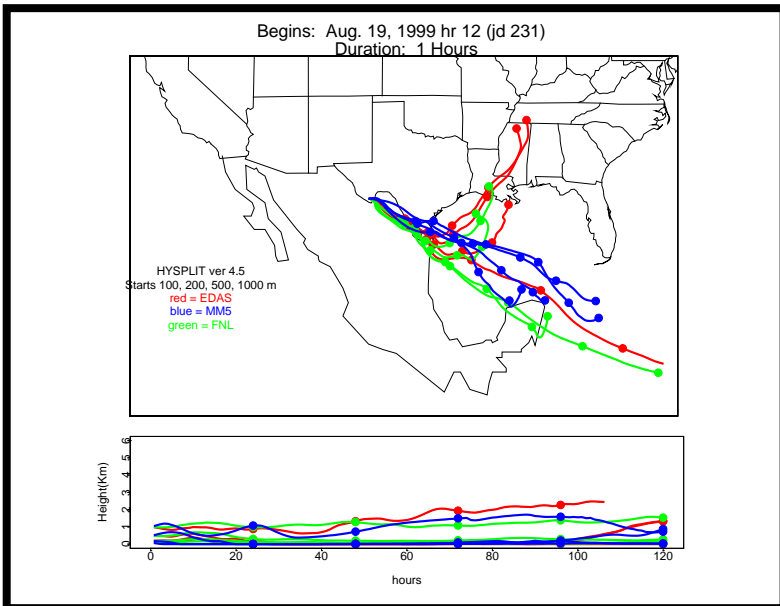

Begins: Aug. 16, 1999 hr 0 (jd 228)
Duration: 1 Hours

HYSPLIT ver 4.5
Starts 100, 200, 500, 1000 m
red = EDAS
blue = MMS
green = FNL

Begins: Aug. 16, 1999 hr 6 (jd 228)
Duration: 1 Hours

HYSPLIT ver 4.5
Starts 100, 200, 500, 1000 m
red = EDAS
blue = MMS
green = FNL