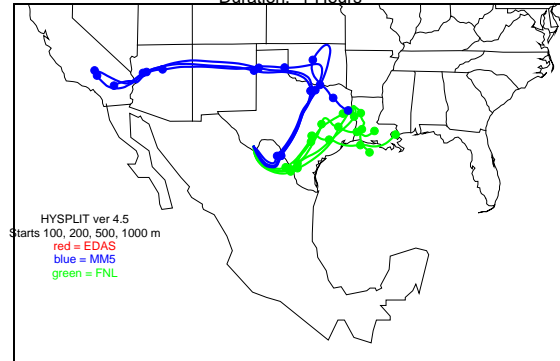

Begins: Oct. 6, 1999 hr 6 (jd 279)
Duration: 1 Hours