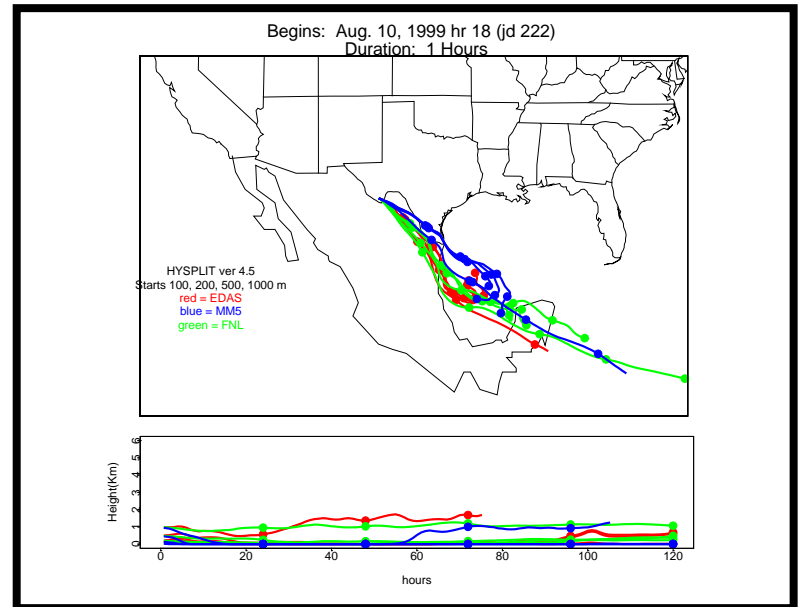

Begins: Aug. 10, 1999 hr 0 (jd 222)
Duration: 1 Hours

HYSPLIT ver 4.5
Starts 100, 200, 500, 1000 m
red = EDAS
blue = MMS
green = FNL

Begins: Aug. 10, 1999 hr 6 (jd 222)
Duration: 1 Hours

HYSPLIT ver 4.5
Starts 100, 200, 500, 1000 m
red = EDAS
blue = MMS
green = FNL