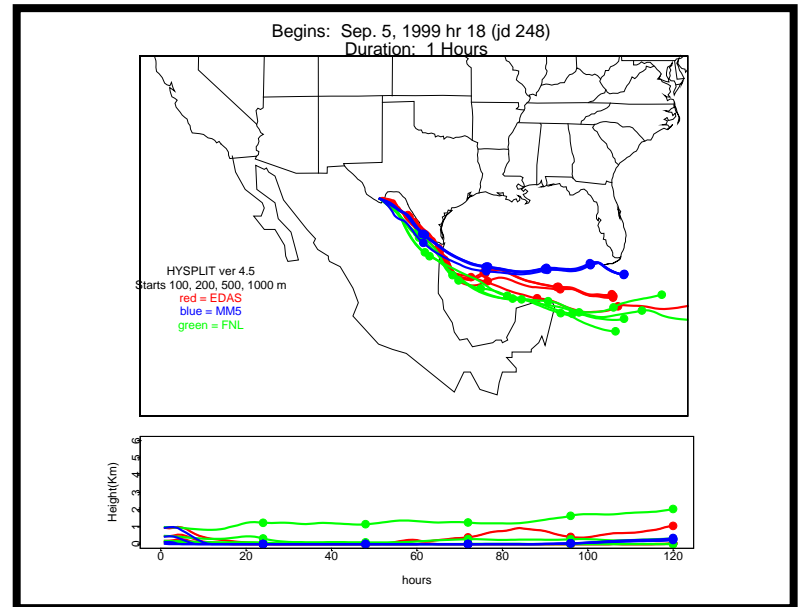

Begins: Sep. 5, 1999 hr 0 (jd 248)
Duration: 1 Hours

HYSPLIT ver 4.5
Starts 100, 200, 500, 1000 m
red = EDAS
blue = MMS
green = FNL

Begins: Sep. 5, 1999 hr 6 (jd 248)
Duration: 1 Hours

HYSPLIT ver 4.5
Starts 100, 200, 500, 1000 m
red = EDAS
blue = MMS
green = FNL