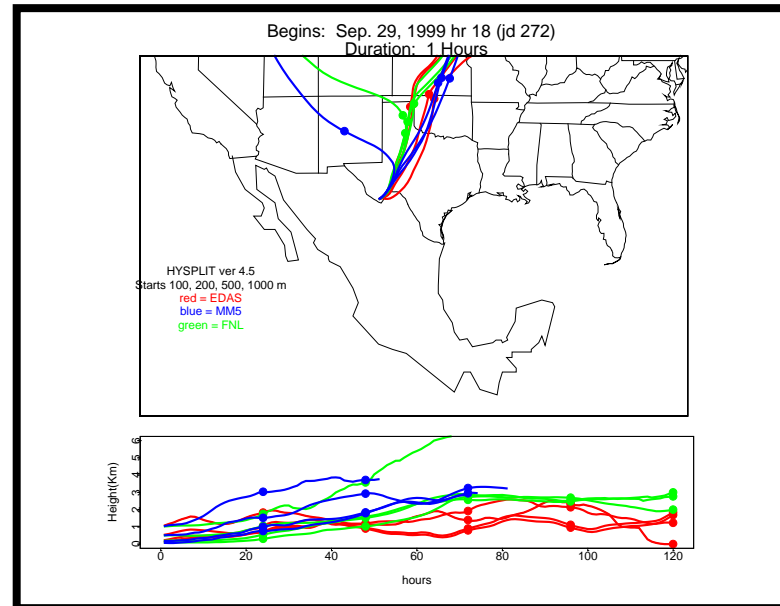

Begins: Sep. 17, 1999 hr 0 (jd 260)
Duration: 1 Hours

HYSPLIT ver 4.5
Starts 100, 200, 500, 1000 m
red = EDAS
blue = MMS
green = FNL

Begins: Sep. 17, 1999 hr 6 (jd 260)
Duration: 1 Hours

HYSPLIT ver 4.5
Starts 100, 200, 500, 1000 m
red = EDAS
blue = MMS
green = FNL