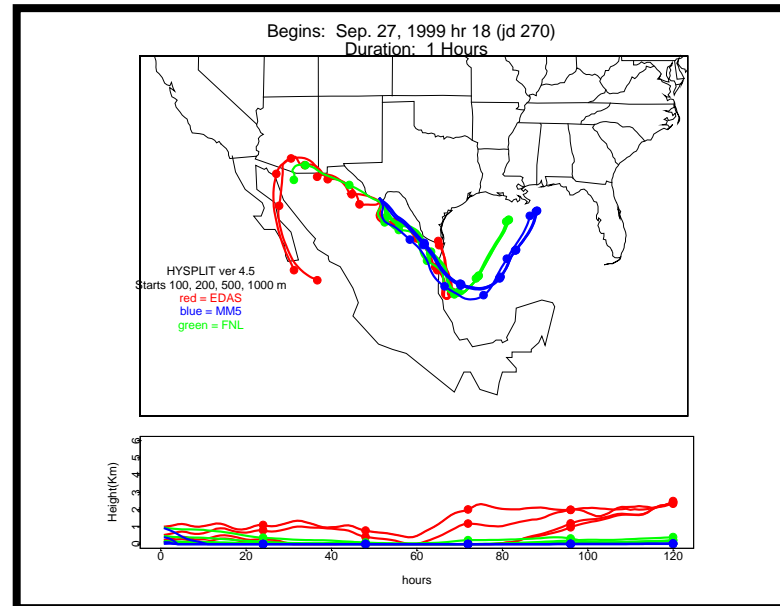

Begins: Sep. 17, 1999 hr 0 (jd 260)
Duration: 1 Hours

HYSPLIT ver 4.5
Starts 100, 200, 500, 1000 m
red = EDAS
blue = MMS
green = FNL

Begins: Sep. 17, 1999 hr 6 (jd 260)
Duration: 1 Hours

HYSPLIT ver 4.5
Starts 100, 200, 500, 1000 m
red = EDAS
blue = MMS
green = FNL