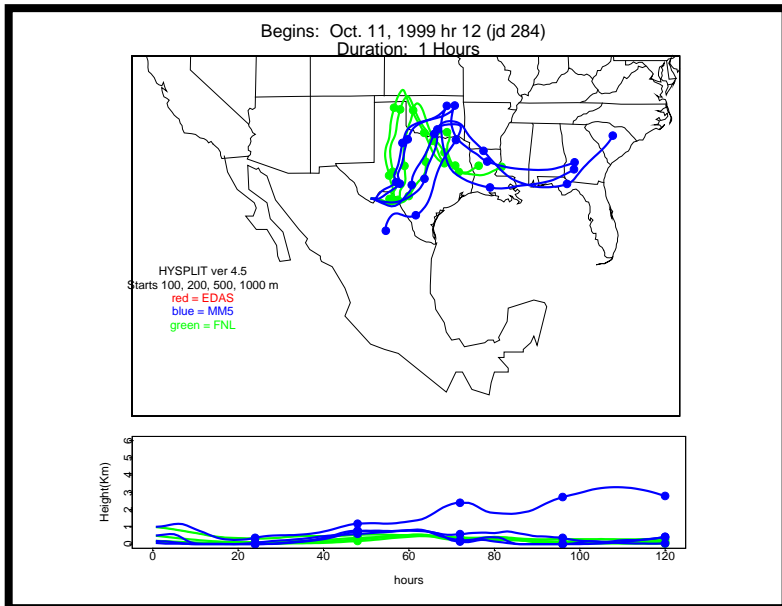

Begins: Oct. 5, 1999 hr 12 (jd 278)
Duration: 1 Hours

Begins: Oct. 5, 1999 hr 18 (jd 278)
Duration: 1 Hours

Begins: Oct. 6, 1999 hr 0 (jd 279)
Duration: 1 Hours

Begins: Oct. 6, 1999 hr 6 (jd 279)
Duration: 1 Hours