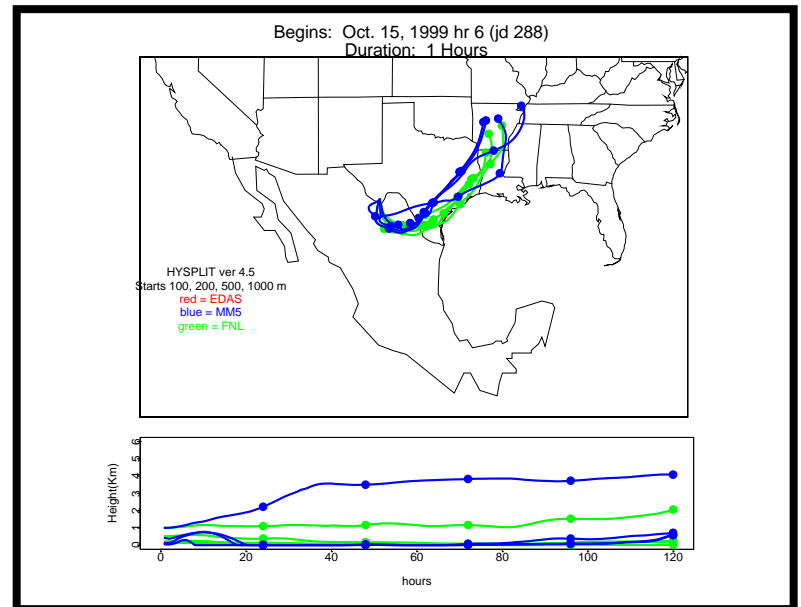

Begins: Oct. 5, 1999 hr 12 (jd 278)
Duration: 1 Hours

Begins: Oct. 5, 1999 hr 18 (jd 278)
Duration: 1 Hours

Begins: Oct. 6, 1999 hr 0 (jd 279)
Duration: 1 Hours

Begins: Oct. 6, 1999 hr 6 (jd 279)
Duration: 1 Hours