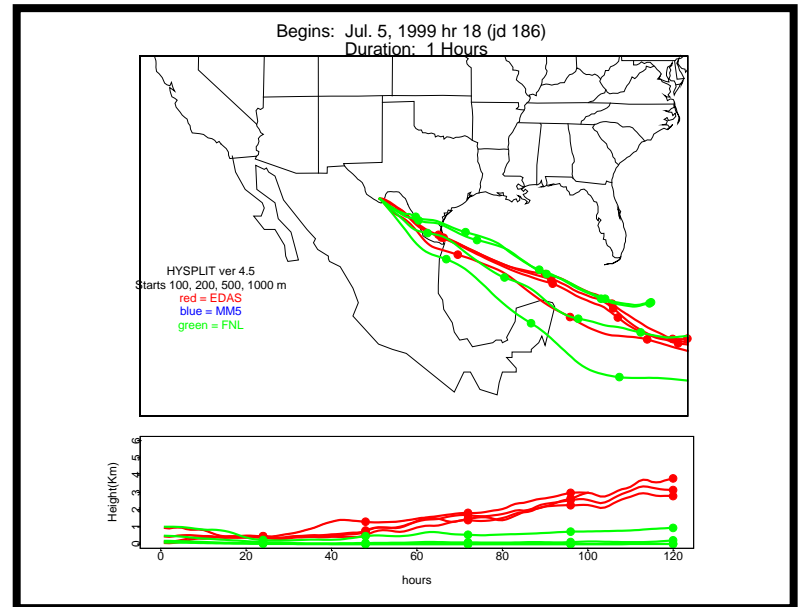

Appendix 4c. 5-day HYSPLIT Back Trajectories

Each page has a map for each of four evenly spaced hours (0, 6, 12, and 18 CST) during a single 24-hour particle sampling period (8am-8am). Red trajectories were generated with MM5 data, blue with EDAS, and green with FNL data. All were generated by HYSPLIT ver 4.5.