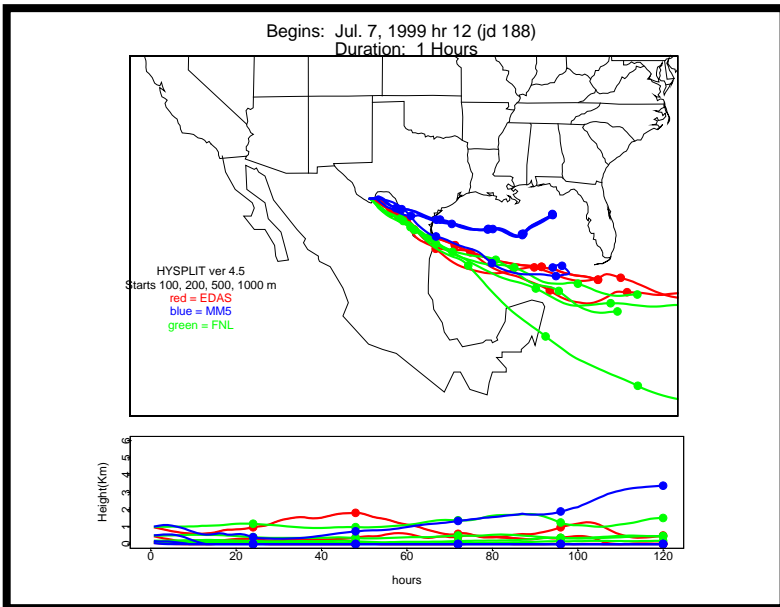

Appendix 4c. 5-day HYSPLIT Back Trajectories

Each page has a map for each of four evenly spaced hours (0, 6, 12, and 18 CST) during a single 24-hour particle sampling period (8am-8am). Red trajectories were generated with MM5 data, blue with EDAS, and green with FNL data. All were generated by HYSPLIT ver 4.5.