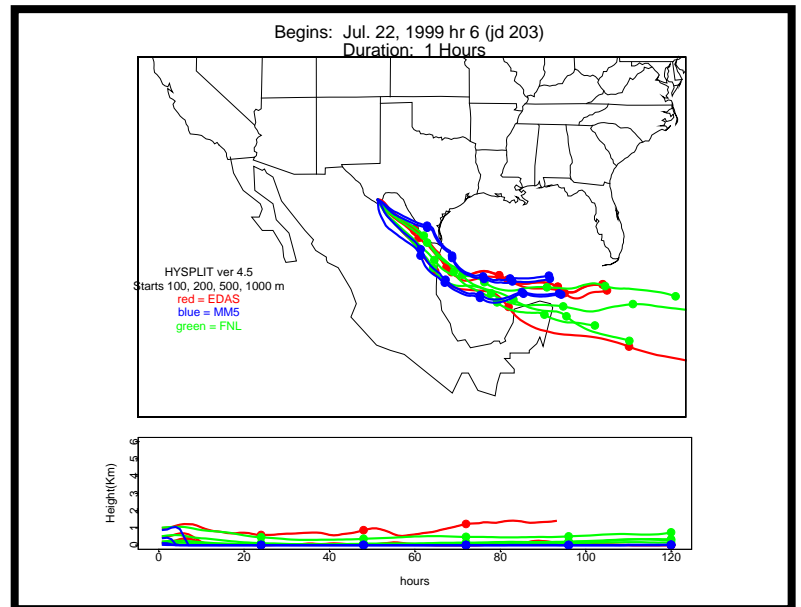

Begins: Jul. 17, 1999 hr 0 (jd 198)
Duration: 1 Hours

HYSPLIT ver 4.5
Starts 100, 200, 500, 1000 m
red = EDAS
blue = MMS
green = FNL

Begins: Jul. 17, 1999 hr 6 (jd 198)
Duration: 1 Hours

HYSPLIT ver 4.5
Starts 100, 200, 500, 1000 m
red = EDAS
blue = MMS
green = FNL