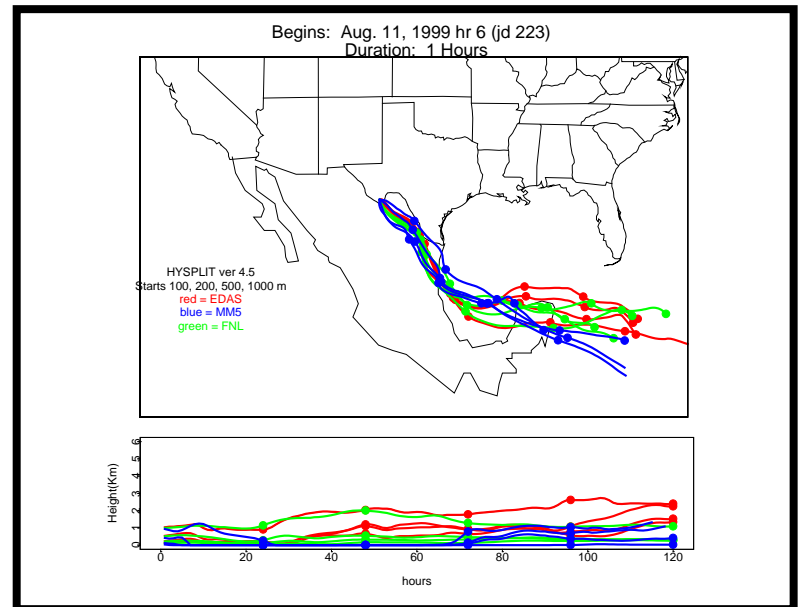

Begins: Aug. 10, 1999 hr 0 (jd 222)
Duration: 1 Hours

HYSPLIT ver 4.5
Starts 100, 200, 500, 1000 m
red = EDAS
blue = MMS
green = FNL

Begins: Aug. 10, 1999 hr 6 (jd 222)
Duration: 1 Hours

HYSPLIT ver 4.5
Starts 100, 200, 500, 1000 m
red = EDAS
blue = MMS
green = FNL