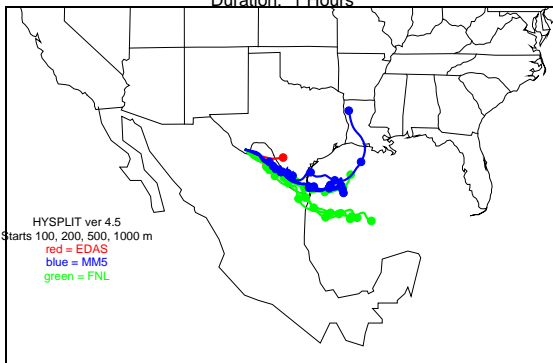

Begins: Aug. 31, 1999 hr 0 (jd 243)
Duration: 1 Hours

HYSPLIT ver 4.5
Starts 100, 200, 500, 1000 m
red = EDAS
blue = MMS
green = FNL