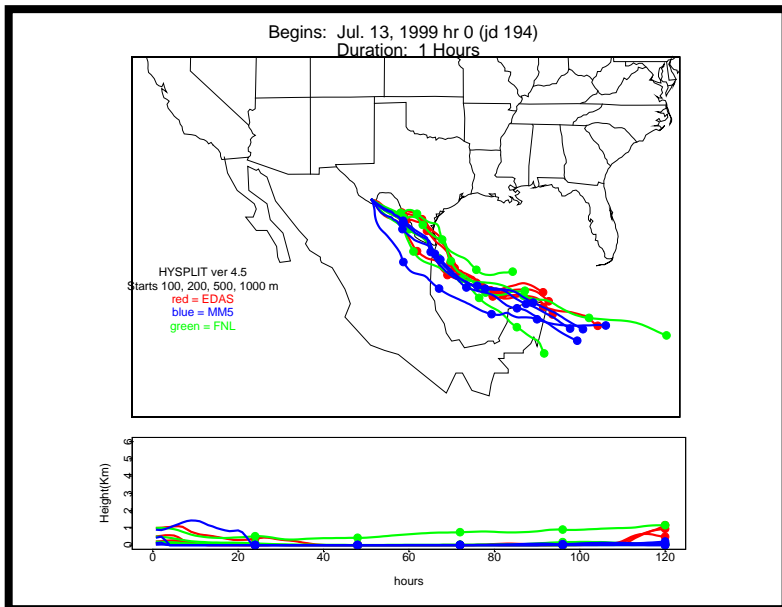

Begins: Jul. 10, 1999 hr 0 (jd 191)
Duration: 1 Hours

HYSPLIT ver 4.5
Starts 100, 200, 500, 1000 m
red = EDAS
blue = MMS
green = FNL

Begins: Jul. 10, 1999 hr 6 (jd 191)
Duration: 1 Hours

HYSPLIT ver 4.5
Starts 100, 200, 500, 1000 m
red = EDAS
blue = MMS
green = FNL