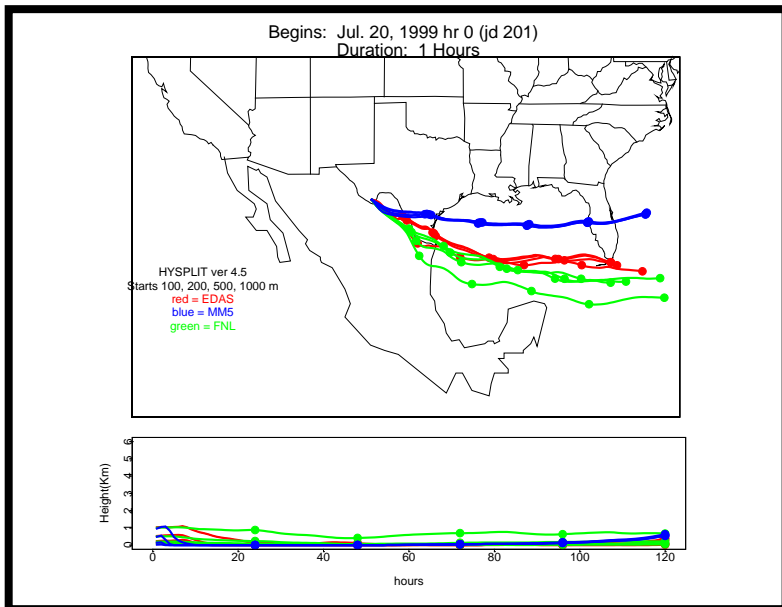

Begins: Jul. 17, 1999 hr 0 (jd 198)
Duration: 1 Hours

HYSPLIT ver 4.5
Starts 100, 200, 500, 1000 m
red = EDAS
blue = MMS
green = FNL

Begins: Jul. 17, 1999 hr 6 (jd 198)
Duration: 1 Hours

HYSPLIT ver 4.5
Starts 100, 200, 500, 1000 m
red = EDAS
blue = MMS
green = FNL