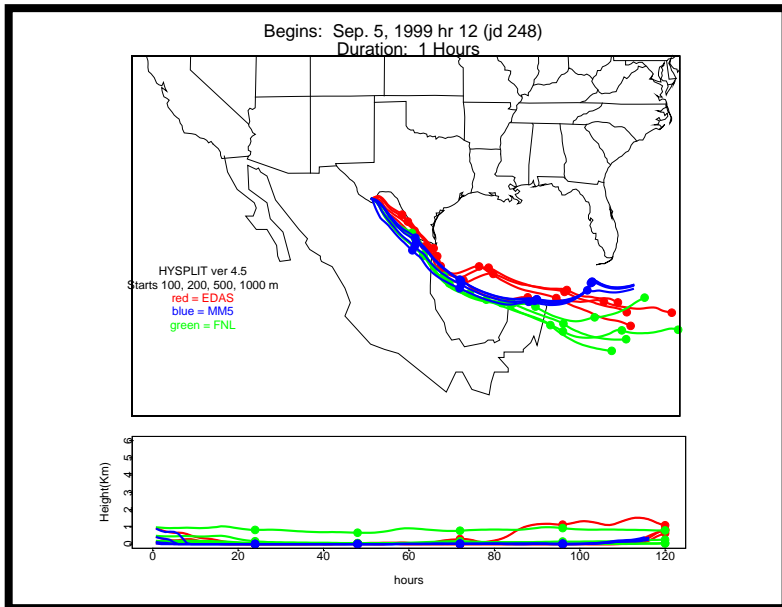

Begins: Sep. 5, 1999 hr 0 (jd 248)
Duration: 1 Hours

HYSPLIT ver 4.5
Starts 100, 200, 500, 1000 m
red = EDAS
blue = MMS
green = FNL

Begins: Sep. 5, 1999 hr 6 (jd 248)
Duration: 1 Hours

HYSPLIT ver 4.5
Starts 100, 200, 500, 1000 m
red = EDAS
blue = MMS
green = FNL