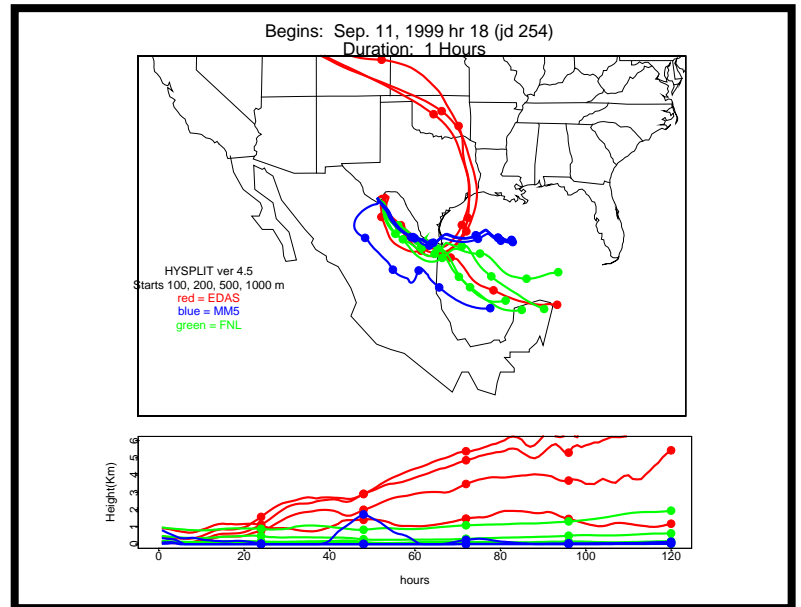

Begins: Sep. 11, 1999 hr 0 (jd 254)
Duration: 1 Hours

HYSPLIT ver 4.5
Starts 100, 200, 500, 1000 m
red = EDAS
blue = MMS
green = FNL

Begins: Sep. 11, 1999 hr 6 (jd 254)
Duration: 1 Hours

HYSPLIT ver 4.5
Starts 100, 200, 500, 1000 m
red = EDAS
blue = MMS
green = FNL