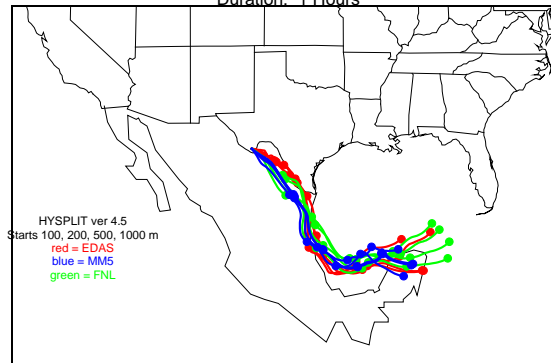

Begins: Jul. 31, 1999 hr 0 (jd 212)
Duration: 1 Hours

HYSPLIT ver 4.5
Starts 100, 200, 500, 1000 m
red = EDAS
blue = MMS
green = FNL

Begins: Jul. 31, 1999 hr 6 (jd 212)
Duration: 1 Hours

HYSPLIT ver 4.5
Starts 100, 200, 500, 1000 m
red = EDAS
blue = MMS
green = FNL

Begins: Aug. 1, 1999 hr 12 (jd 213)
Duration: 1 Hours

HYSPLIT ver 4.5
Starts 100, 200, 500, 1000 m
red = EDAS
blue = MMS
green = FNL

Begins: Aug. 1, 1999 hr 18 (jd 213)
Duration: 1 Hours

HYSPLIT ver 4.5
Starts 100, 200, 500, 1000 m
red = EDAS
blue = MMS
green = FNL