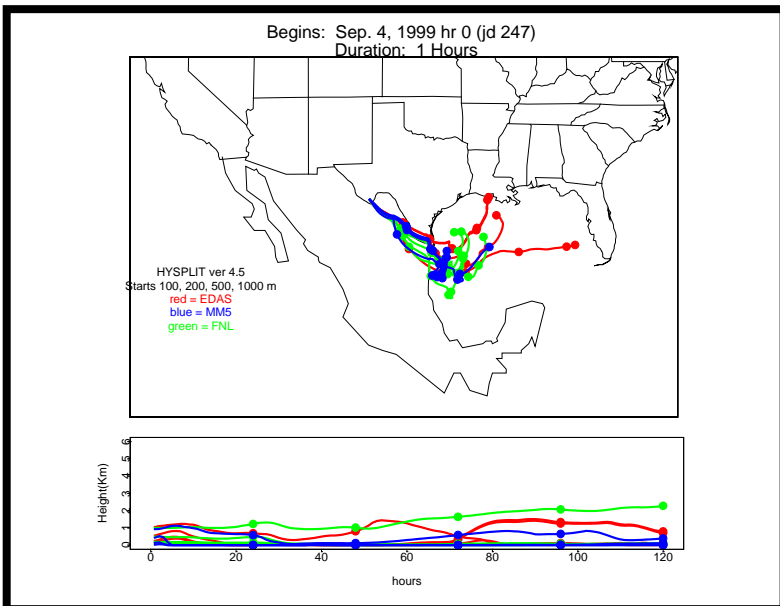

Begins: Sep. 3, 1999 hr 0 (jd 246)
Duration: 1 Hours

HYSPLIT ver 4.5
Starts 100, 200, 500, 1000 m
red = EDAS
blue = MMS
green = FNL

Begins: Sep. 3, 1999 hr 6 (jd 246)
Duration: 1 Hours

HYSPLIT ver 4.5
Starts 100, 200, 500, 1000 m
red = EDAS
blue = MMS
green = FNL