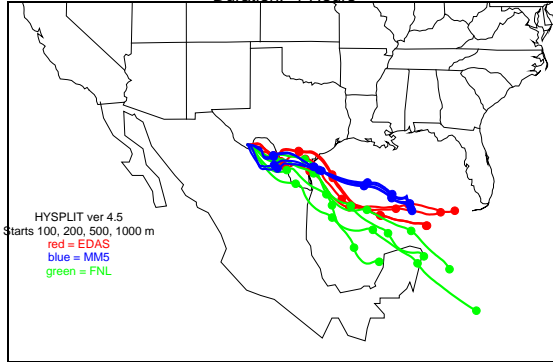

Begins: Aug. 26, 1999 hr 12 (jd 238)
Duration: 1 Hours

HYSPLIT ver 4.5
Starts 100, 200, 500, 1000 m
red = EDAS
blue = MMS
green = FNL