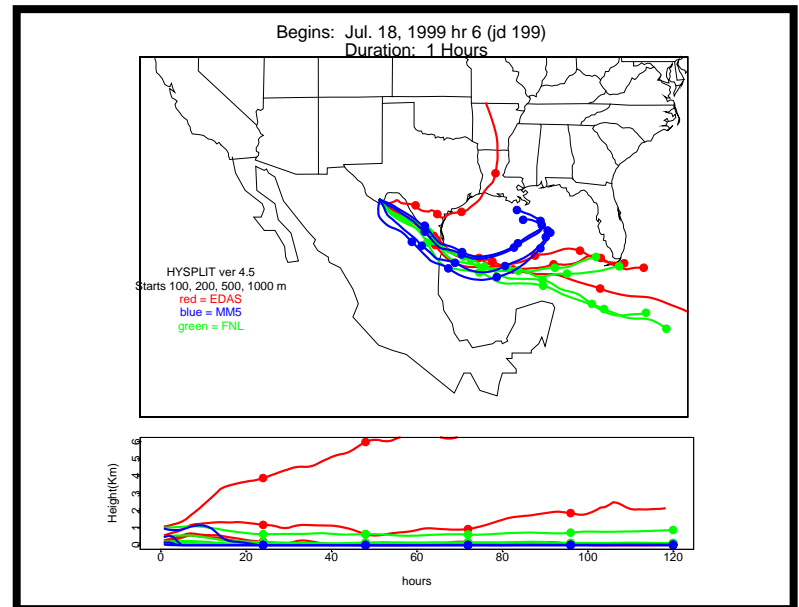

Begins: Jul. 17, 1999 hr 0 (jd 198)
Duration: 1 Hours

HYSPLIT ver 4.5
Starts 100, 200, 500, 1000 m
red = EDAS
blue = MMS
green = FNL

Begins: Jul. 17, 1999 hr 6 (jd 198)
Duration: 1 Hours

HYSPLIT ver 4.5
Starts 100, 200, 500, 1000 m
red = EDAS
blue = MMS
green = FNL