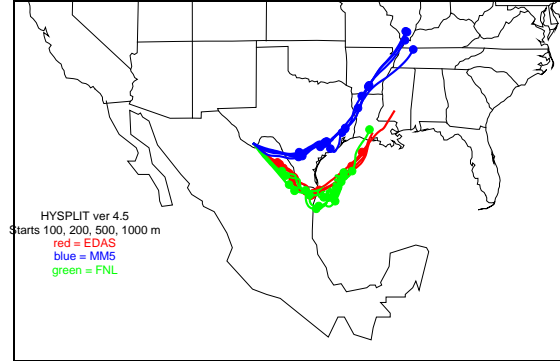

Begins: Sep. 2, 1999 hr 18 (jd 245)
Duration: 1 Hours

HYSPLIT ver 4.5
Starts 100, 200, 500, 1000 m
red = EDAS
blue = MMS
green = FNL