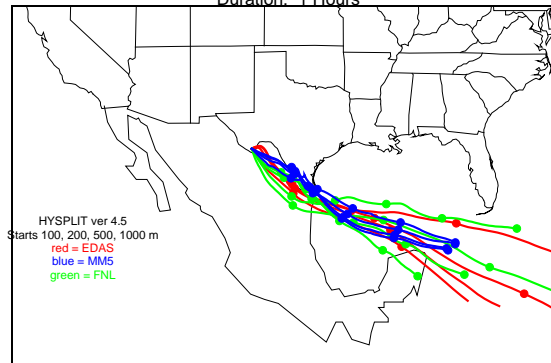

Begins: Jul. 13, 1999 hr 18 (jd 194)
Duration: 1 Hours

HYSPLIT ver 4.5
Starts 100, 200, 500, 1000 m
red = EDAS
blue = MMS
green = FNL