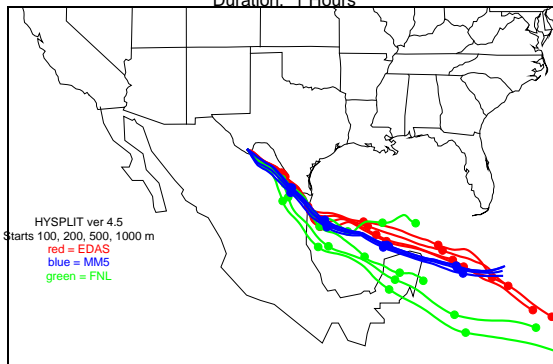

Begins: Sep. 5, 1999 hr 0 (jd 248)
Duration: 1 Hours

HYSPLIT ver 4.5
Starts 100, 200, 500, 1000 m
red = EDAS
blue = MMS
green = FNL