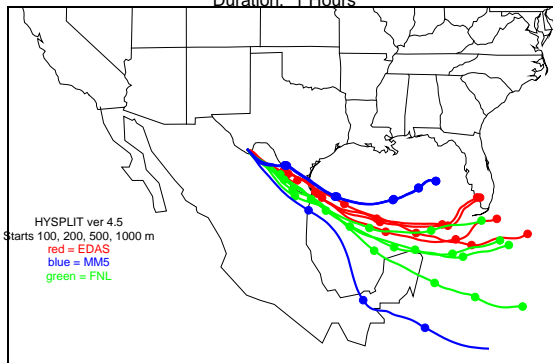

Begins: Sep. 7, 1999 hr 0 (jd 250)
Duration: 1 Hours