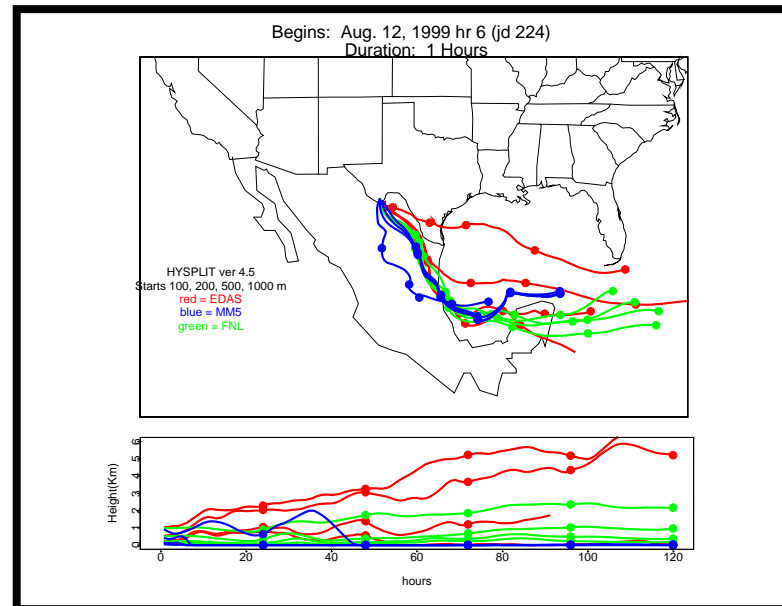

Begins: Aug. 10, 1999 hr 0 (jd 222)
Duration: 1 Hours

HYSPLIT ver 4.5
Starts 100, 200, 500, 1000 m
red = EDAS
blue = MMS
green = FNL

Begins: Aug. 10, 1999 hr 6 (jd 222)
Duration: 1 Hours

HYSPLIT ver 4.5
Starts 100, 200, 500, 1000 m
red = EDAS
blue = MMS
green = FNL