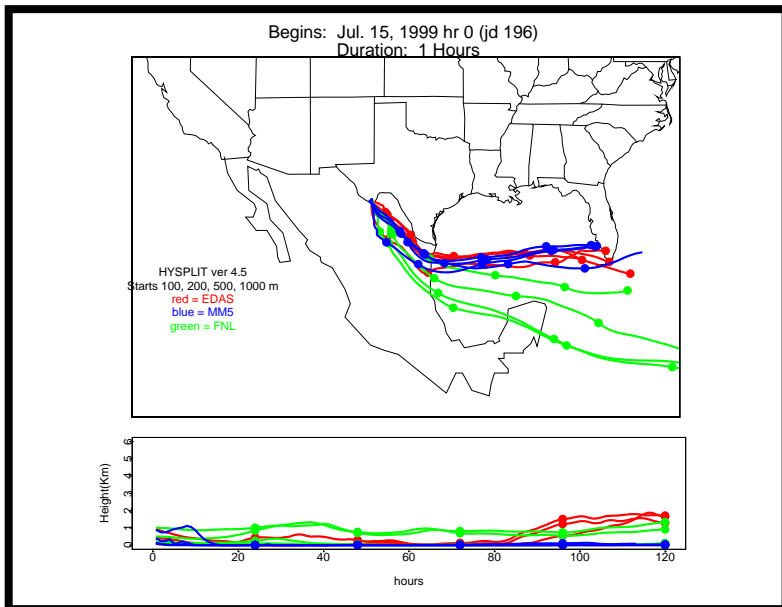

Begins: Jul. 14, 1999 hr 0 (jd 195)
Duration: 1 Hours

HYSPLIT ver 4.5
Starts 100, 200, 500, 1000 m
red = EDAS
blue = MMS
green = FNL

Begins: Jul. 14, 1999 hr 6 (jd 195)
Duration: 1 Hours

HYSPLIT ver 4.5
Starts 100, 200, 500, 1000 m
red = EDAS
blue = MMS
green = FNL