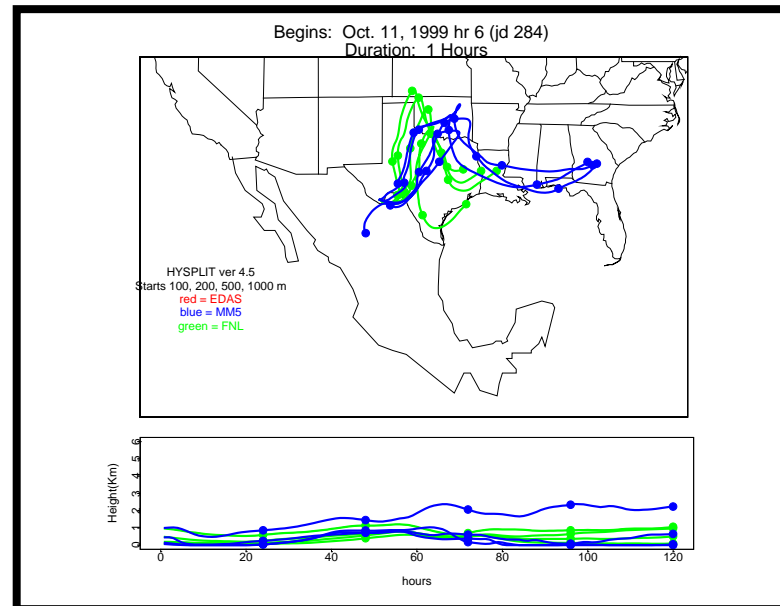

Begins: Oct. 5, 1999 hr 12 (jd 278)
Duration: 1 Hours

Begins: Oct. 5, 1999 hr 18 (jd 278)
Duration: 1 Hours

Begins: Oct. 6, 1999 hr 0 (jd 279)
Duration: 1 Hours

Begins: Oct. 6, 1999 hr 6 (jd 279)
Duration: 1 Hours