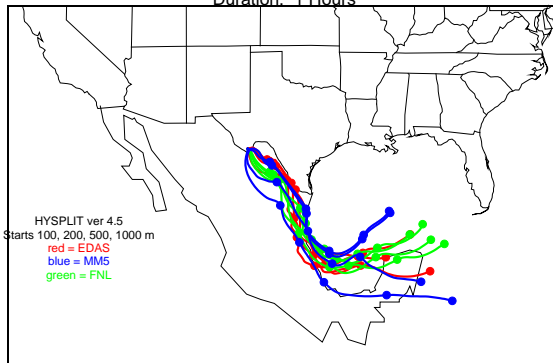

Begins: Aug. 1, 1999 hr 12 (jd 213)
Duration: 1 Hours

HYSPLIT ver 4.5
Starts 100, 200, 500, 1000 m
red = EDAS
blue = MMS
green = FNL