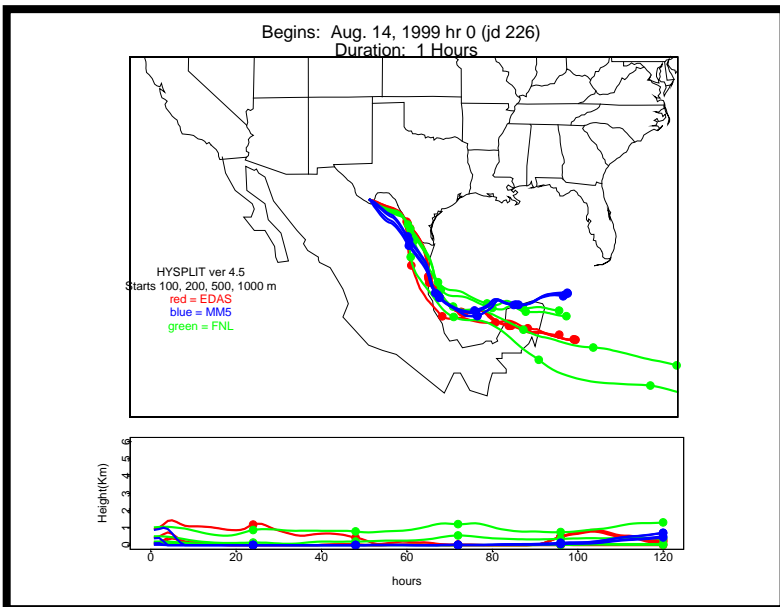

Begins: Aug. 10, 1999 hr 0 (jd 222)
Duration: 1 Hours

HYSPLIT ver 4.5
Starts 100, 200, 500, 1000 m
red = EDAS
blue = MMS
green = FNL

Begins: Aug. 10, 1999 hr 6 (jd 222)
Duration: 1 Hours

HYSPLIT ver 4.5
Starts 100, 200, 500, 1000 m
red = EDAS
blue = MMS
green = FNL