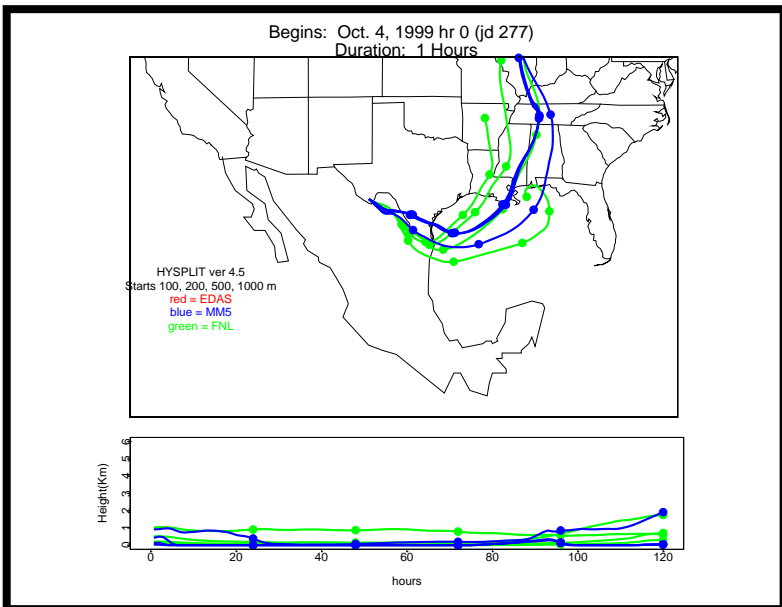

Begins: Sep. 17, 1999 hr 0 (jd 260)
Duration: 1 Hours

HYSPLIT ver 4.5
Starts 100, 200, 500, 1000 m
red = EDAS
blue = MMS
green = FNL

Begins: Sep. 17, 1999 hr 6 (jd 260)
Duration: 1 Hours

HYSPLIT ver 4.5
Starts 100, 200, 500, 1000 m
red = EDAS
blue = MMS
green = FNL