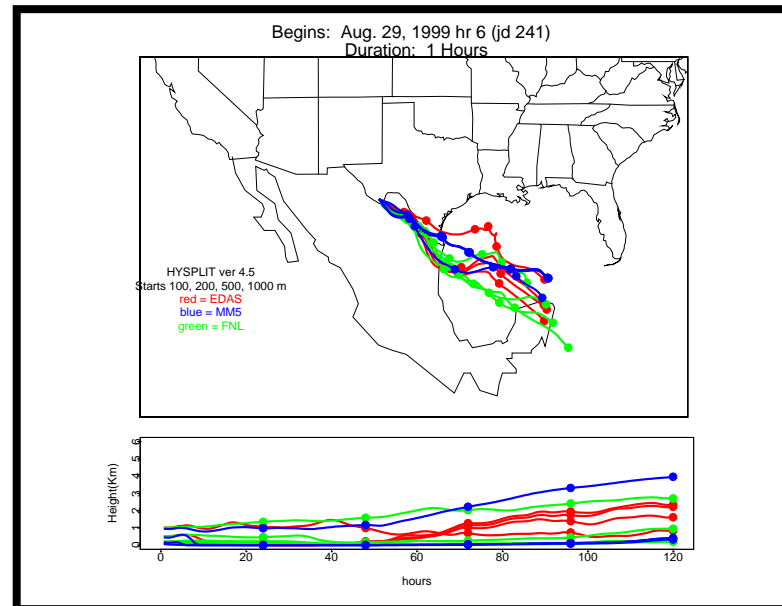

Begins: Aug. 28, 1999 hr 0 (jd 240)
Duration: 1 Hours

HYSPLIT ver 4.5
Starts 100, 200, 500, 1000 m
red = EDAS
blue = MMS
green = FNL

Begins: Aug. 28, 1999 hr 6 (jd 240)
Duration: 1 Hours

HYSPLIT ver 4.5
Starts 100, 200, 500, 1000 m
red = EDAS
blue = MMS
green = FNL