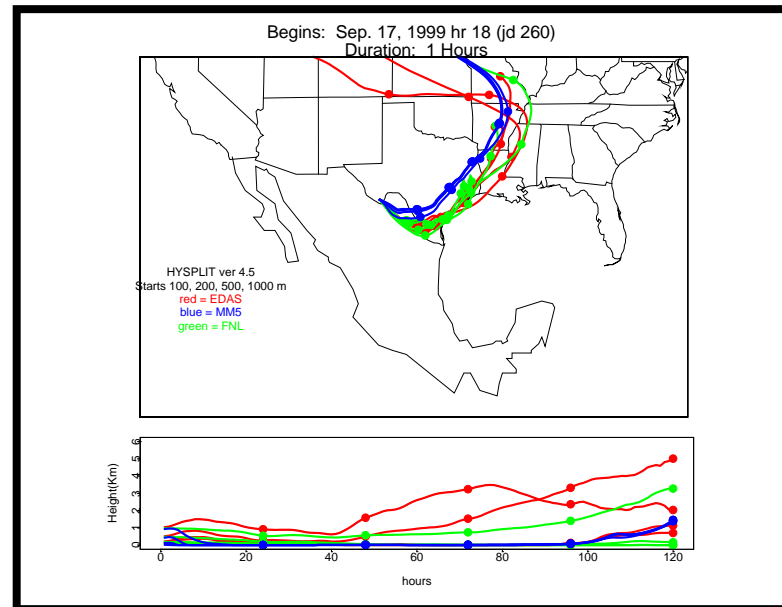

Begins: Sep. 17, 1999 hr 0 (jd 260)
Duration: 1 Hours

HYSPLIT ver 4.5
Starts 100, 200, 500, 1000 m
red = EDAS
blue = MMS
green = FNL

Begins: Sep. 17, 1999 hr 6 (jd 260)
Duration: 1 Hours

HYSPLIT ver 4.5
Starts 100, 200, 500, 1000 m
red = EDAS
blue = MMS
green = FNL