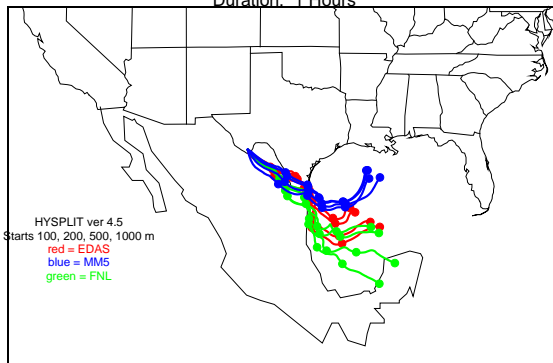

Begins: Aug. 6, 1999 hr 12 (jd 218)
Duration: 1 Hours

HYSPLIT ver 4.5
Starts 100, 200, 500, 1000 m
red = EDAS
blue = MMS
green = FNL

Begins: Aug. 6, 1999 hr 18 (jd 218)
Duration: 1 Hours

HYSPLIT ver 4.5
Starts 100, 200, 500, 1000 m
red = EDAS
blue = MMS
green = FNL

Begins: Aug. 7, 1999 hr 0 (jd 219)
Duration: 1 Hours

HYSPLIT ver 4.5
Starts 100, 200, 500, 1000 m
red = EDAS
blue = MMS
green = FNL

Begins: Aug. 7, 1999 hr 6 (jd 219)
Duration: 1 Hours

HYSPLIT ver 4.5
Starts 100, 200, 500, 1000 m
red = EDAS
blue = MMS
green = FNL