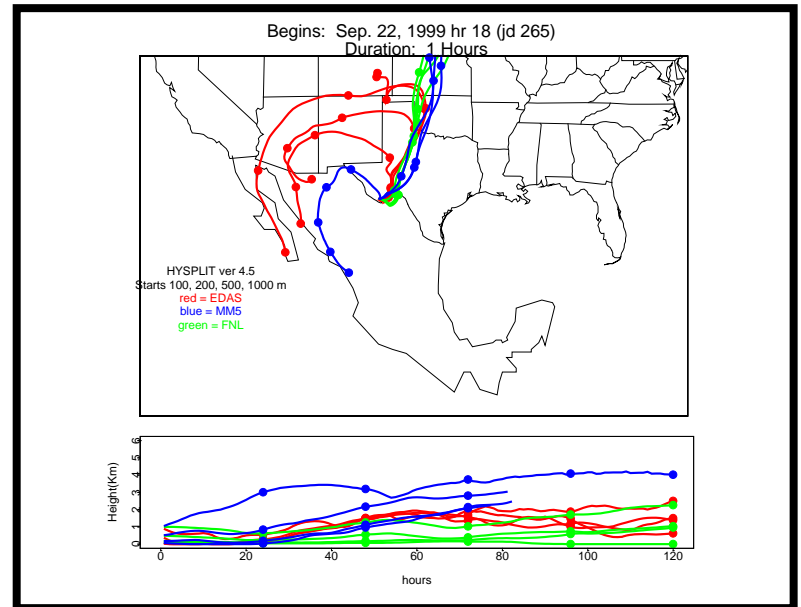

Begins: Sep. 17, 1999 hr 0 (jd 260)
Duration: 1 Hours

HYSPLIT ver 4.5
Starts 100, 200, 500, 1000 m
red = EDAS
blue = MMS
green = FNL

Begins: Sep. 17, 1999 hr 6 (jd 260)
Duration: 1 Hours

HYSPLIT ver 4.5
Starts 100, 200, 500, 1000 m
red = EDAS
blue = MMS
green = FNL