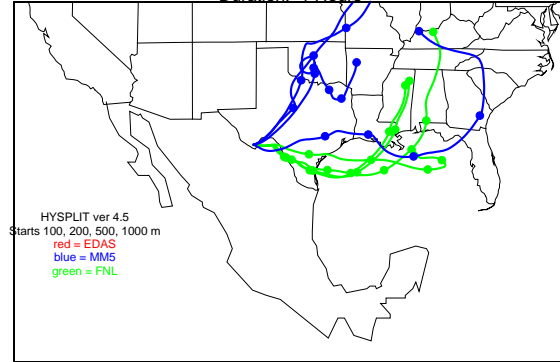

Begins: Oct. 4, 1999 hr 18 (jd 277)
Duration: 1 Hours

HYSPLIT ver 4.5
Starts 100, 200, 500, 1000 m
red = EDAS
blue = MMS
green = FNL