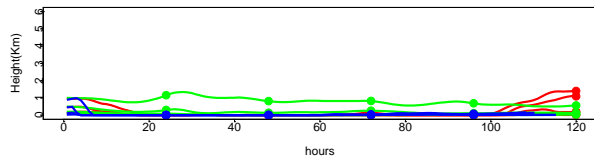

Begins: Sep. 4, 1999 hr 12 (jd 247)
Duration: 1 Hours

HYSPLIT ver 4.5
Starts 100, 200, 500, 1000 m
red = EDAS
blue = MMS
green = FNL

Begins: Sep. 4, 1999 hr 18 (jd 247)
Duration: 1 Hours

HYSPLIT ver 4.5
Starts 100, 200, 500, 1000 m
red = EDAS
blue = MMS
green = FNL

Begins: Sep. 5, 1999 hr 0 (jd 248)
Duration: 1 Hours

HYSPLIT ver 4.5
Starts 100, 200, 500, 1000 m
red = EDAS
blue = MMS
green = FNL

Begins: Sep. 5, 1999 hr 6 (jd 248)
Duration: 1 Hours

HYSPLIT ver 4.5
Starts 100, 200, 500, 1000 m
red = EDAS
blue = MMS
green = FNL