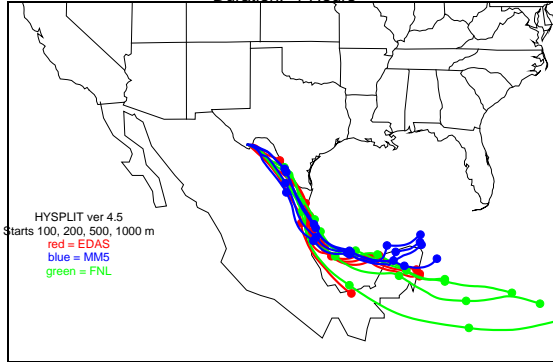

Begins: Aug. 14, 1999 hr 12 (jd 226)
Duration: 1 Hours