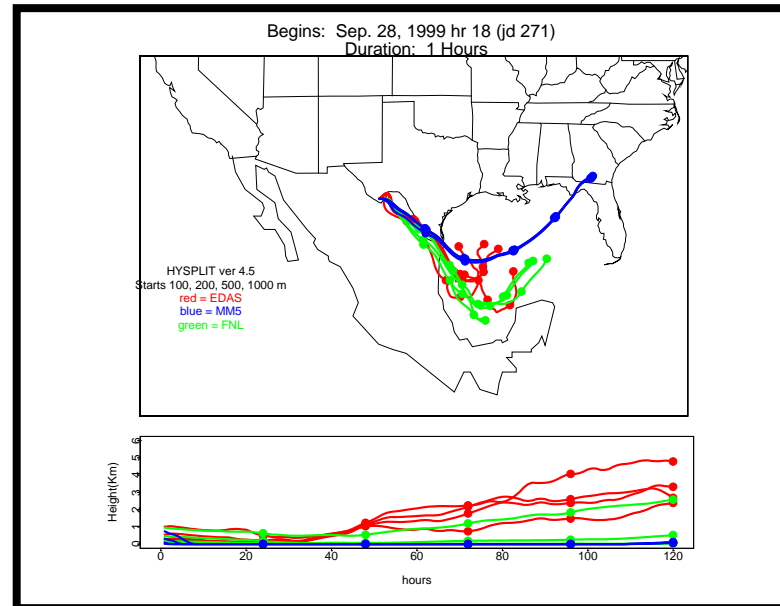

Begins: Sep. 17, 1999 hr 0 (jd 260)
Duration: 1 Hours

HYSPLIT ver 4.5
Starts 100, 200, 500, 1000 m
red = EDAS
blue = MMS
green = FNL

Begins: Sep. 17, 1999 hr 6 (jd 260)
Duration: 1 Hours

HYSPLIT ver 4.5
Starts 100, 200, 500, 1000 m
red = EDAS
blue = MMS
green = FNL