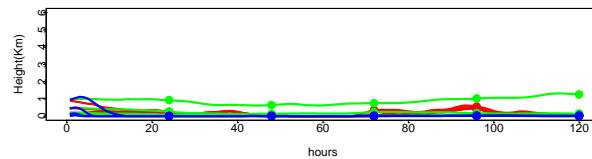

Begins: Sep. 6, 1999 hr 18 (jd 249)
Duration: 1 Hours