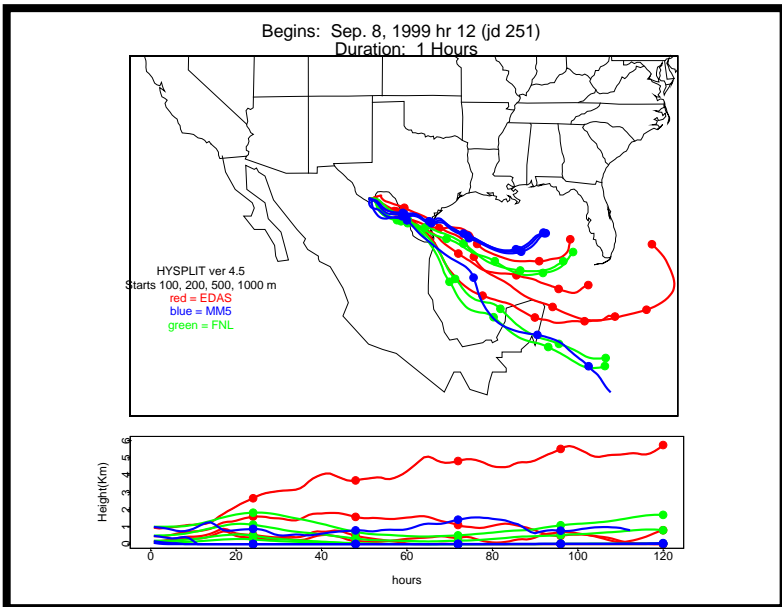

Begins: Sep. 10, 1999 hr 12 (jd 253)
Duration: 1 Hours

HYSPLIT ver 4.5
Starts 100, 200, 500, 1000 m
red = EDAS
blue = MMS
green = FNL

Begins: Sep. 10, 1999 hr 18 (jd 253)
Duration: 1 Hours

HYSPLIT ver 4.5
Starts 100, 200, 500, 1000 m
red = EDAS
blue = MMS
green = FNL