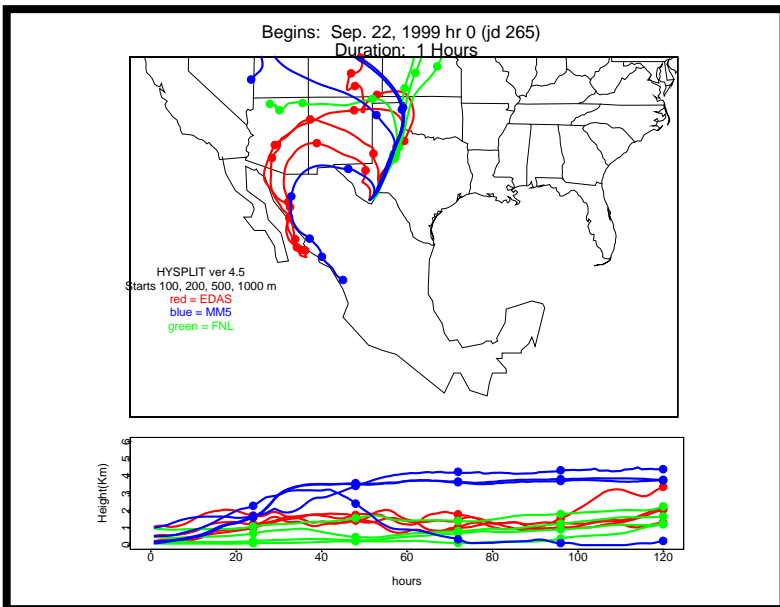

Begins: Sep. 17, 1999 hr 0 (jd 260)
Duration: 1 Hours

HYSPLIT ver 4.5
Starts 100, 200, 500, 1000 m
red = EDAS
blue = MMS
green = FNL

Begins: Sep. 17, 1999 hr 6 (jd 260)
Duration: 1 Hours

HYSPLIT ver 4.5
Starts 100, 200, 500, 1000 m
red = EDAS
blue = MMS
green = FNL