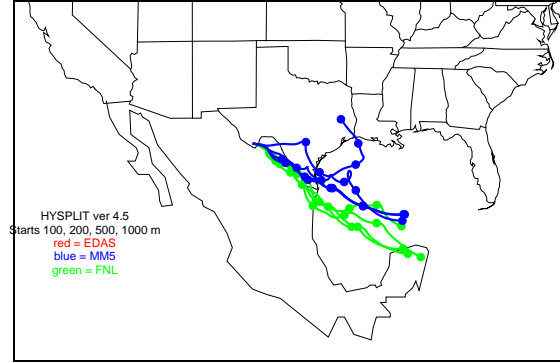

Begins: Aug. 29, 1999 hr 18 (jd 241)
Duration: 1 Hours

HYSPLIT ver 4.5
Starts 100, 200, 500, 1000 m
red = EDAS
blue = MMS
green = FNL