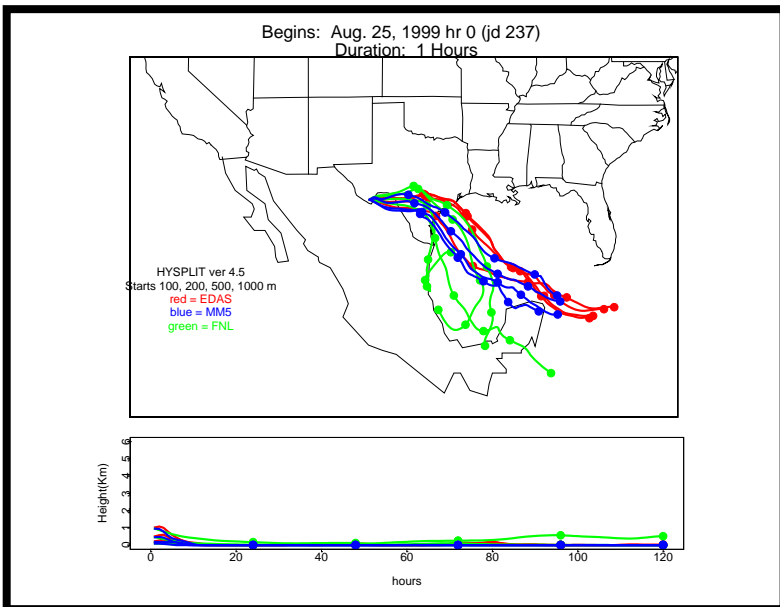

Begins: Aug. 16, 1999 hr 0 (jd 228)
Duration: 1 Hours

HYSPLIT ver 4.5
Starts 100, 200, 500, 1000 m
red = EDAS
blue = MMS
green = FNL

Begins: Aug. 16, 1999 hr 6 (jd 228)
Duration: 1 Hours

HYSPLIT ver 4.5
Starts 100, 200, 500, 1000 m
red = EDAS
blue = MMS
green = FNL