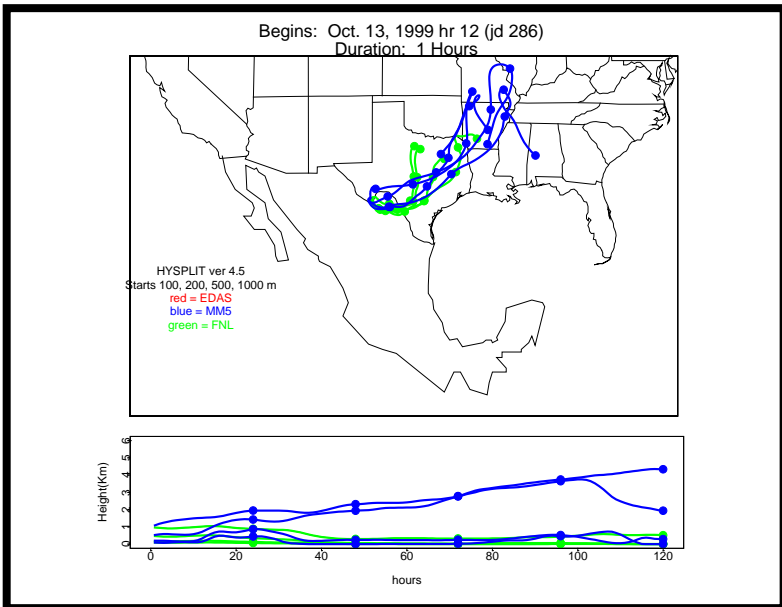

Begins: Oct. 5, 1999 hr 12 (jd 278)
Duration: 1 Hours

Begins: Oct. 5, 1999 hr 18 (jd 278)
Duration: 1 Hours

Begins: Oct. 6, 1999 hr 0 (jd 279)
Duration: 1 Hours

Begins: Oct. 6, 1999 hr 6 (jd 279)
Duration: 1 Hours