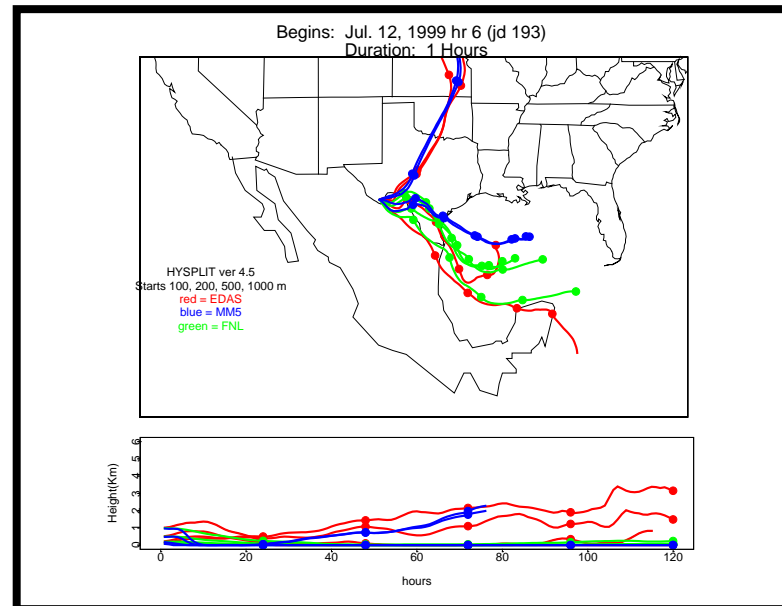

Begins: Jul. 10, 1999 hr 0 (jd 191)
Duration: 1 Hours

HYSPLIT ver 4.5
Starts 100, 200, 500, 1000 m
red = EDAS
blue = MMS
green = FNL

Begins: Jul. 10, 1999 hr 6 (jd 191)
Duration: 1 Hours

HYSPLIT ver 4.5
Starts 100, 200, 500, 1000 m
red = EDAS
blue = MMS
green = FNL