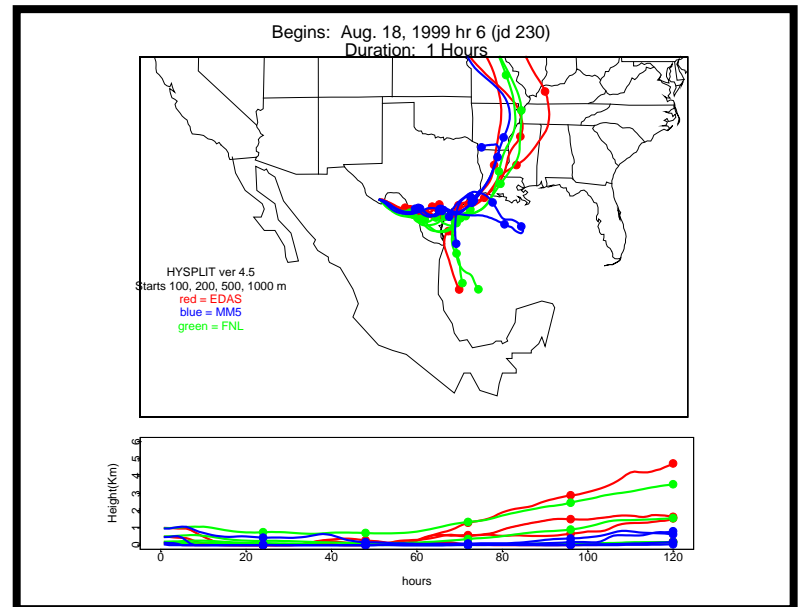

Begins: Aug. 16, 1999 hr 0 (jd 228)
Duration: 1 Hours

HYSPLIT ver 4.5
Starts 100, 200, 500, 1000 m
red = EDAS
blue = MMS
green = FNL

Begins: Aug. 16, 1999 hr 6 (jd 228)
Duration: 1 Hours

HYSPLIT ver 4.5
Starts 100, 200, 500, 1000 m
red = EDAS
blue = MMS
green = FNL