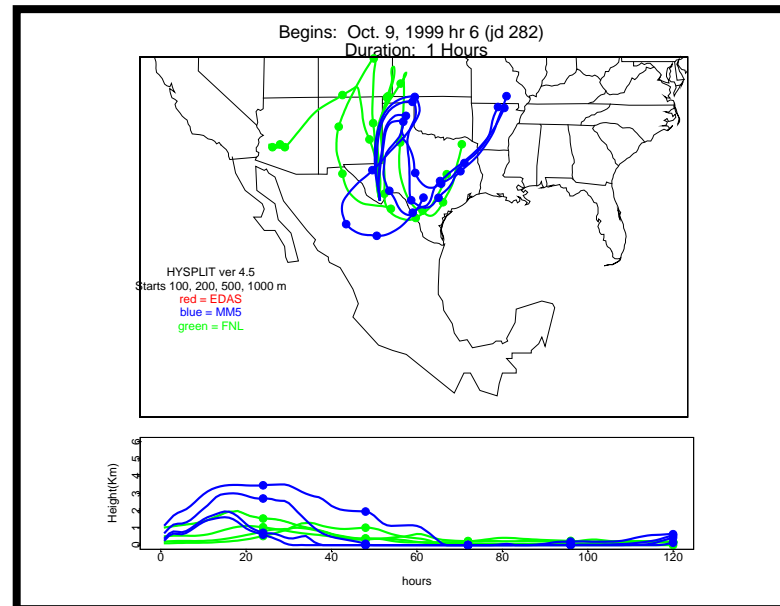

Begins: Oct. 5, 1999 hr 12 (jd 278)
Duration: 1 Hours

Begins: Oct. 5, 1999 hr 18 (jd 278)
Duration: 1 Hours

Begins: Oct. 6, 1999 hr 0 (jd 279)
Duration: 1 Hours

Begins: Oct. 6, 1999 hr 6 (jd 279)
Duration: 1 Hours