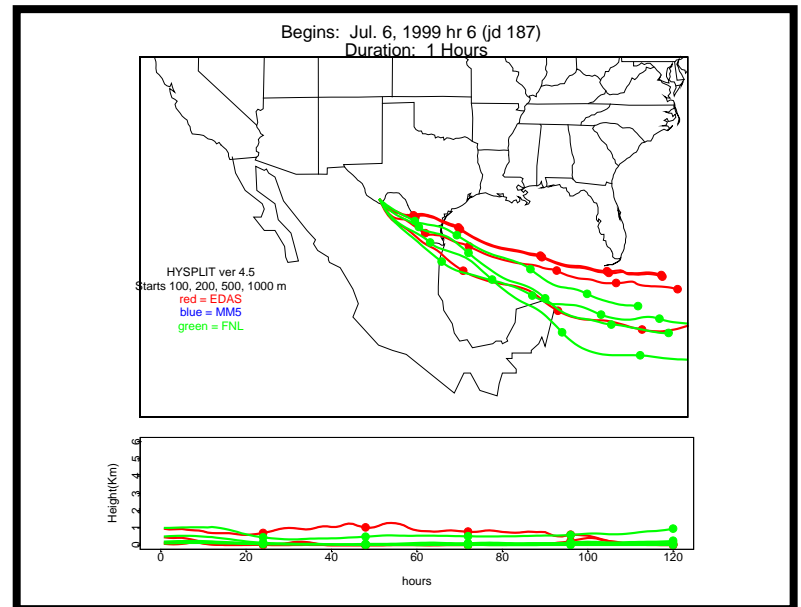

Appendix 4c. 5-day HYSPLIT Back Trajectories

Each page has a map for each of four evenly spaced hours (0, 6, 12, and 18 CST) during a single 24-hour particle sampling period (8am-8am). Red trajectories were generated with MM5 data, blue with EDAS, and green with FNL data. All were generated by HYSPLIT ver 4.5.