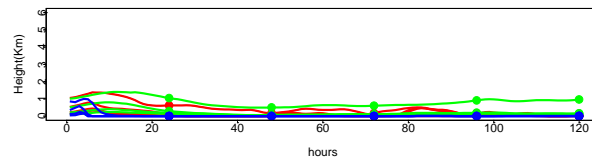

Begins: Sep. 10, 1999 hr 12 (jd 253)
Duration: 1 Hours

HYSPLIT ver 4.5
Starts 100, 200, 500, 1000 m
red = EDAS
blue = MMS
green = FNL

Begins: Sep. 10, 1999 hr 18 (jd 253)
Duration: 1 Hours

HYSPLIT ver 4.5
Starts 100, 200, 500, 1000 m
red = EDAS
blue = MMS
green = FNL