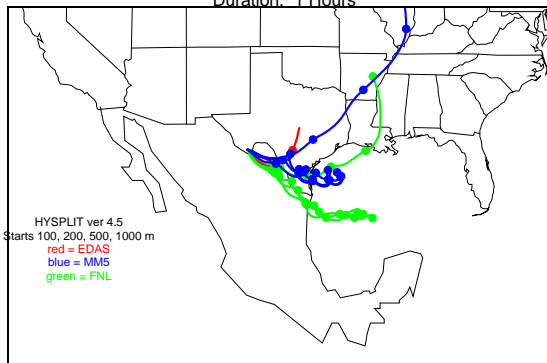

Begins: Aug. 31, 1999 hr 6 (jd 243)
Duration: 1 Hours

HYSPLIT ver 4.5
Starts 100, 200, 500, 1000 m
red = EDAS
blue = MMS
green = FNL