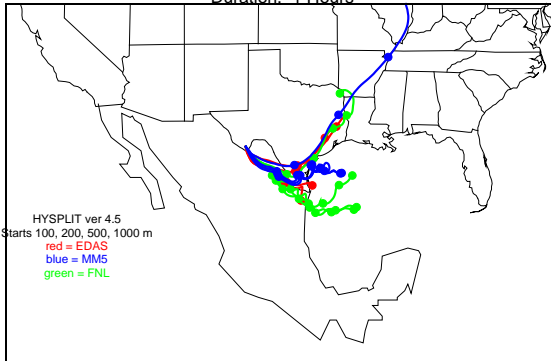

Begins: Sep. 1, 1999 hr 0 (jd 244)
Duration: 1 Hours

HYSPLIT ver 4.5
Starts 100, 200, 500, 1000 m
red = EDAS
blue = MMS
green = FNL