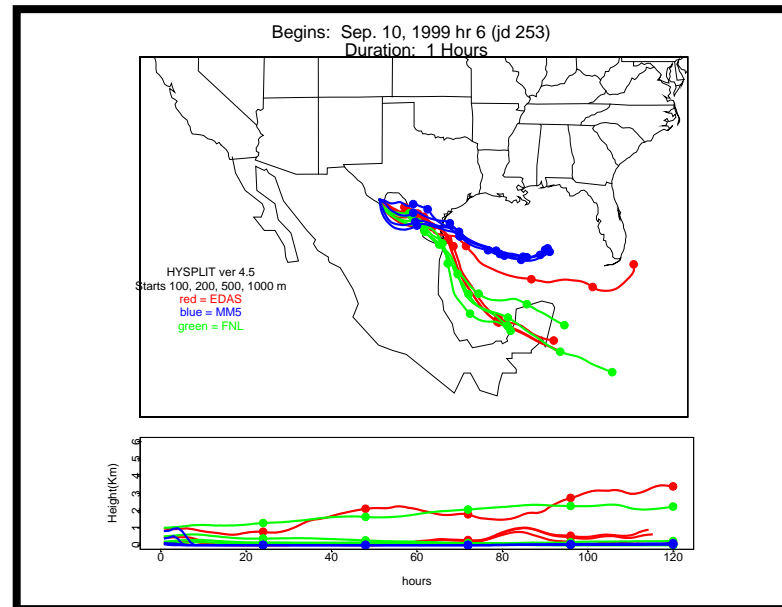

Begins: Sep. 10, 1999 hr 12 (jd 253)
Duration: 1 Hours

HYSPLIT ver 4.5
Starts 100, 200, 500, 1000 m
red = EDAS
blue = MMS
green = FNL

Begins: Sep. 10, 1999 hr 18 (jd 253)
Duration: 1 Hours

HYSPLIT ver 4.5
Starts 100, 200, 500, 1000 m
red = EDAS
blue = MMS
green = FNL