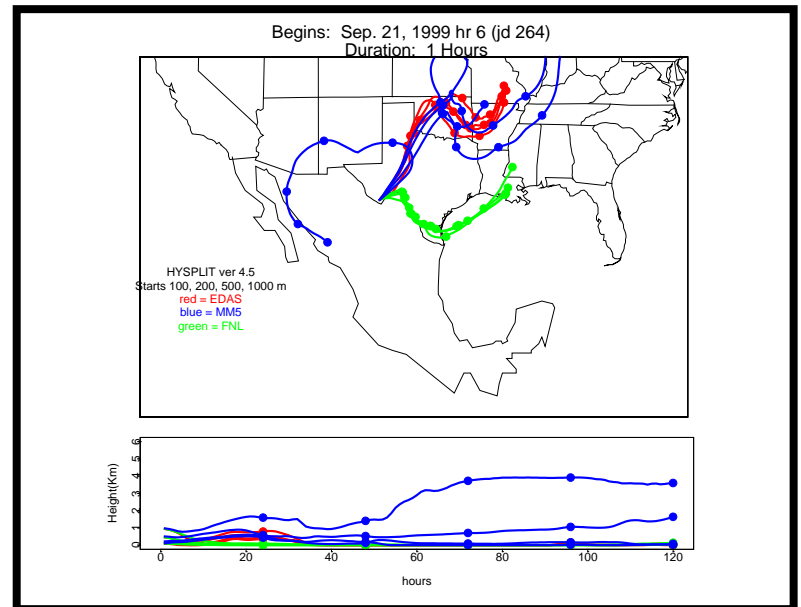

Begins: Sep. 17, 1999 hr 0 (jd 260)
Duration: 1 Hours

HYSPLIT ver 4.5
Starts 100, 200, 500, 1000 m
red = EDAS
blue = MMS
green = FNL

Begins: Sep. 17, 1999 hr 6 (jd 260)
Duration: 1 Hours

HYSPLIT ver 4.5
Starts 100, 200, 500, 1000 m
red = EDAS
blue = MMS
green = FNL