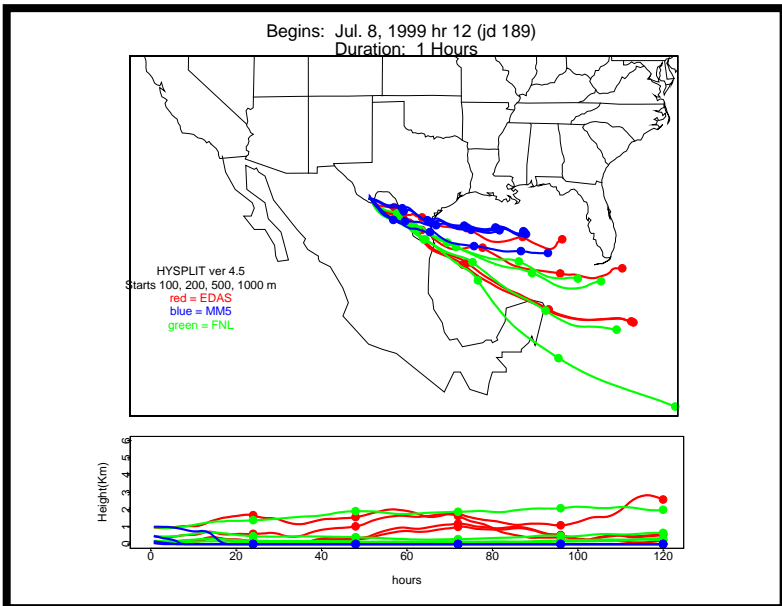

Appendix 4c. 5-day HYSPLIT Back Trajectories

Each page has a map for each of four evenly spaced hours (0, 6, 12, and 18 CST) during a single 24-hour particle sampling period (8am-8am). Red trajectories were generated with MM5 data, blue with EDAS, and green with FNL data. All were generated by HYSPLIT ver 4.5.