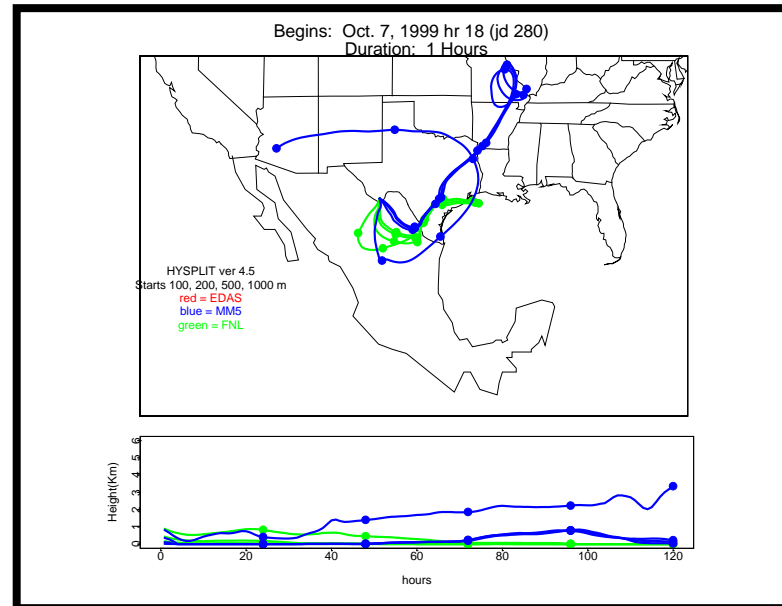

Begins: Oct. 5, 1999 hr 12 (jd 278)
Duration: 1 Hours

Begins: Oct. 5, 1999 hr 18 (jd 278)
Duration: 1 Hours

Begins: Oct. 6, 1999 hr 0 (jd 279)
Duration: 1 Hours

Begins: Oct. 6, 1999 hr 6 (jd 279)
Duration: 1 Hours