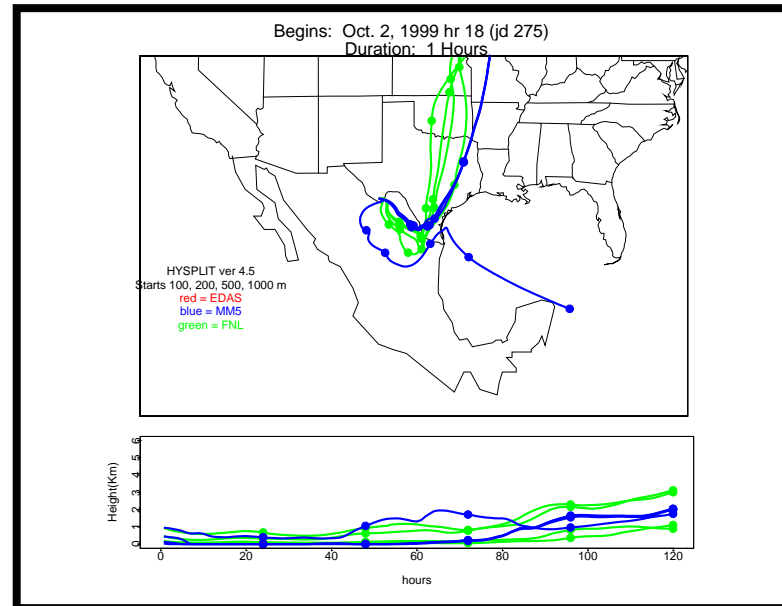

Begins: Sep. 17, 1999 hr 0 (jd 260)
Duration: 1 Hours

HYSPLIT ver 4.5
Starts 100, 200, 500, 1000 m
red = EDAS
blue = MMS
green = FNL

Begins: Sep. 17, 1999 hr 6 (jd 260)
Duration: 1 Hours

HYSPLIT ver 4.5
Starts 100, 200, 500, 1000 m
red = EDAS
blue = MMS
green = FNL