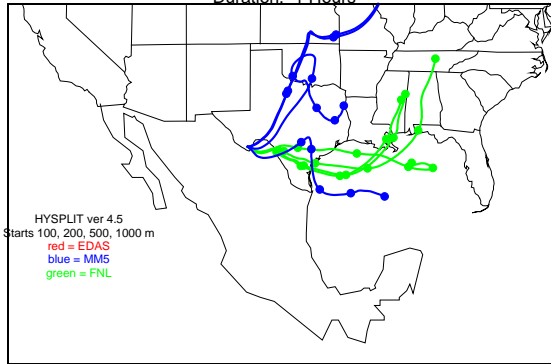

Begins: Oct. 5, 1999 hr 0 (jd 278)
Duration: 1 Hours

HYSPLIT ver 4.5
Starts 100, 200, 500, 1000 m
red = EDAS
blue = MMS
green = FNL