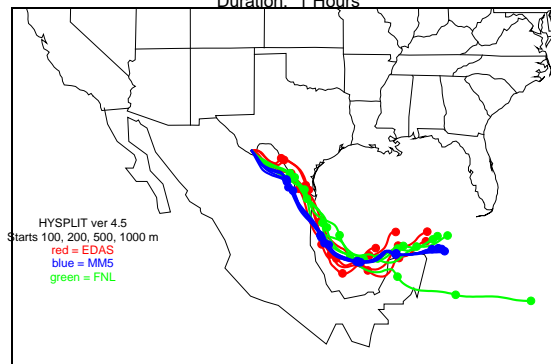

Begins: Aug. 1, 1999 hr 12 (jd 213)
Duration: 1 Hours

HYSPLIT ver 4.5
Starts 100, 200, 500, 1000 m
red = EDAS
blue = MMS
green = FNL

Begins: Aug. 1, 1999 hr 18 (jd 213)
Duration: 1 Hours

HYSPLIT ver 4.5
Starts 100, 200, 500, 1000 m
red = EDAS
blue = MMS
green = FNL

Begins: Aug. 2, 1999 hr 0 (jd 214)
Duration: 1 Hours

HYSPLIT ver 4.5
Starts 100, 200, 500, 1000 m
red = EDAS
blue = MMS
green = FNL

Begins: Aug. 2, 1999 hr 6 (jd 214)
Duration: 1 Hours

HYSPLIT ver 4.5
Starts 100, 200, 500, 1000 m
red = EDAS
blue = MMS
green = FNL