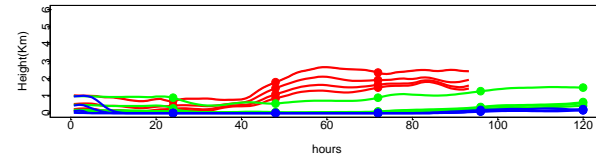

Begins: Sep. 2, 1999 hr 12 (jd 245)
Duration: 1 Hours

HYSPLIT ver 4.5
Starts 100, 200, 500, 1000 m
red = EDAS
blue = MMS
green = FNL

Begins: Sep. 2, 1999 hr 18 (jd 245)
Duration: 1 Hours

HYSPLIT ver 4.5
Starts 100, 200, 500, 1000 m
red = EDAS
blue = MMS
green = FNL