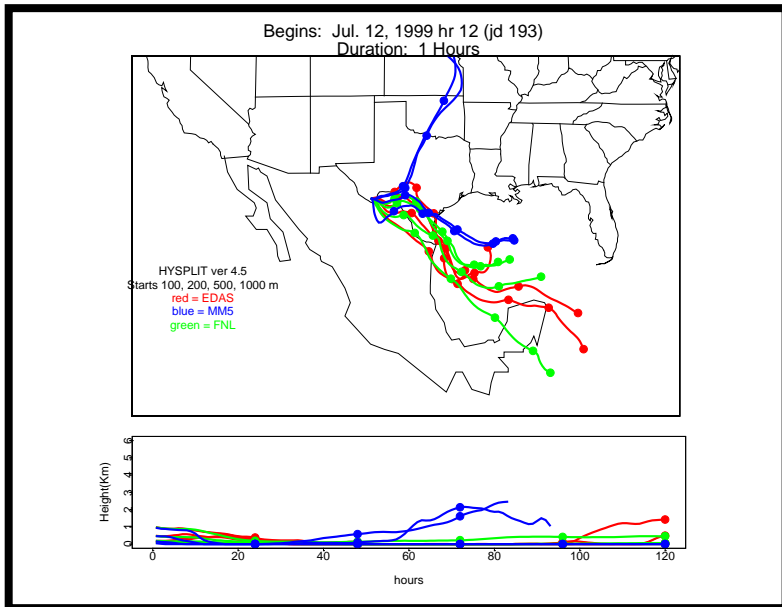

Begins: Jul. 10, 1999 hr 0 (jd 191)
Duration: 1 Hours

HYSPLIT ver 4.5
Starts 100, 200, 500, 1000 m
red = EDAS
blue = MMS
green = FNL

Begins: Jul. 10, 1999 hr 6 (jd 191)
Duration: 1 Hours

HYSPLIT ver 4.5
Starts 100, 200, 500, 1000 m
red = EDAS
blue = MMS
green = FNL