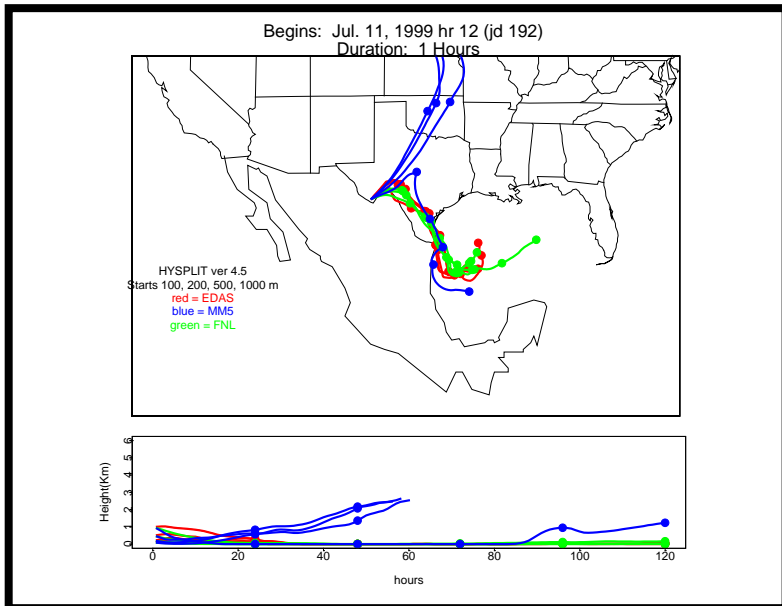

Begins: Jul. 10, 1999 hr 0 (jd 191)
Duration: 1 Hours

HYSPLIT ver 4.5
Starts 100, 200, 500, 1000 m
red = EDAS
blue = MMS
green = FNL

Begins: Jul. 10, 1999 hr 6 (jd 191)
Duration: 1 Hours

HYSPLIT ver 4.5
Starts 100, 200, 500, 1000 m
red = EDAS
blue = MMS
green = FNL