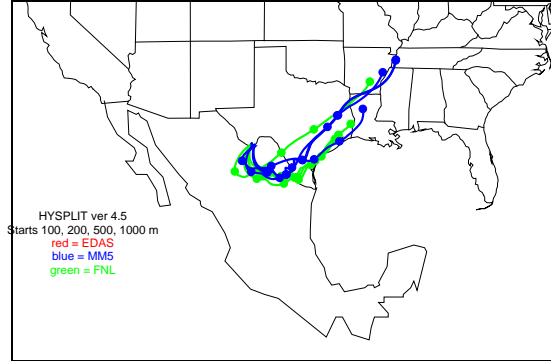

Begins: Oct. 15, 1999 hr 18 (jd 288)
Duration: 1 Hours

HYSPLIT ver 4.5
Starts 100, 200, 500, 1000 m
red = EDAS
blue = MMS
green = FNL