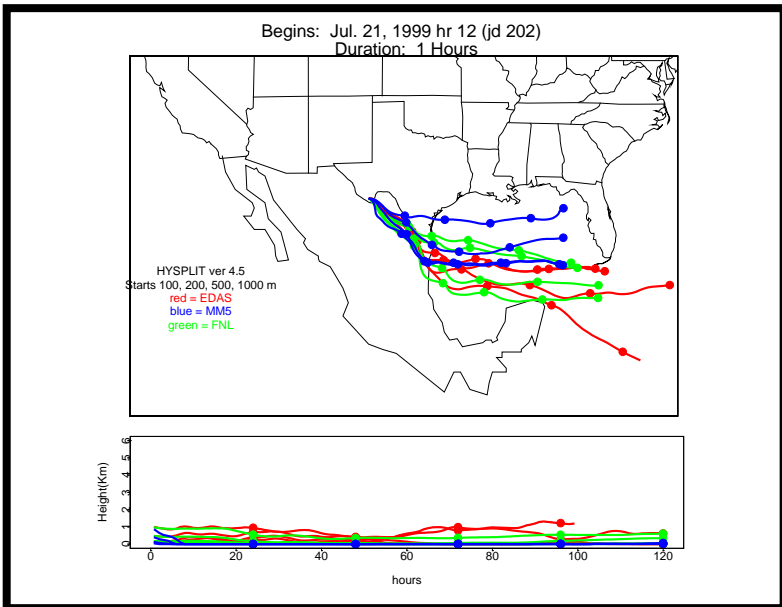

Begins: Jul. 17, 1999 hr 0 (jd 198)
Duration: 1 Hours

HYSPLIT ver 4.5
Starts 100, 200, 500, 1000 m
red = EDAS
blue = MMS
green = FNL

Begins: Jul. 17, 1999 hr 6 (jd 198)
Duration: 1 Hours

HYSPLIT ver 4.5
Starts 100, 200, 500, 1000 m
red = EDAS
blue = MMS
green = FNL