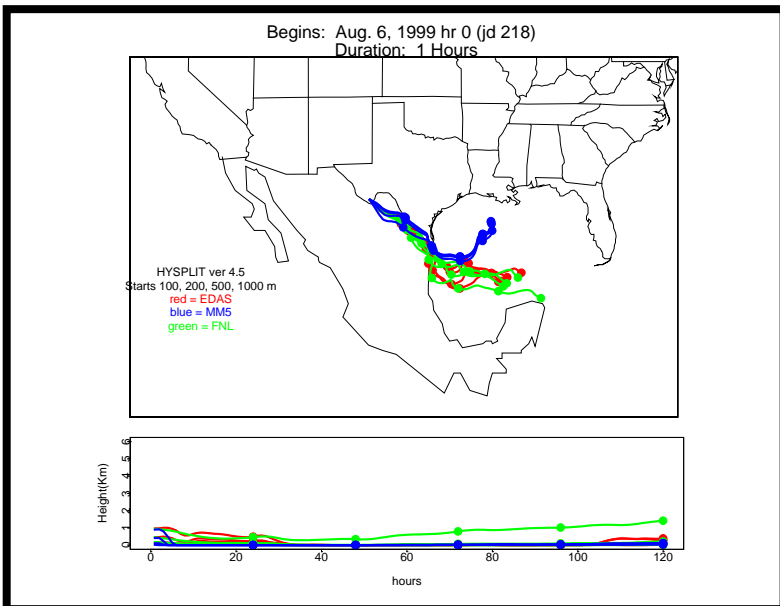

Begins: Aug. 4, 1999 hr 0 (jd 216)
Duration: 1 Hours

HYSPLIT ver 4.5
Starts 100, 200, 500, 1000 m
red = EDAS
blue = MMS
green = FNL

Begins: Aug. 4, 1999 hr 6 (jd 216)
Duration: 1 Hours

HYSPLIT ver 4.5
Starts 100, 200, 500, 1000 m
red = EDAS
blue = MMS
green = FNL