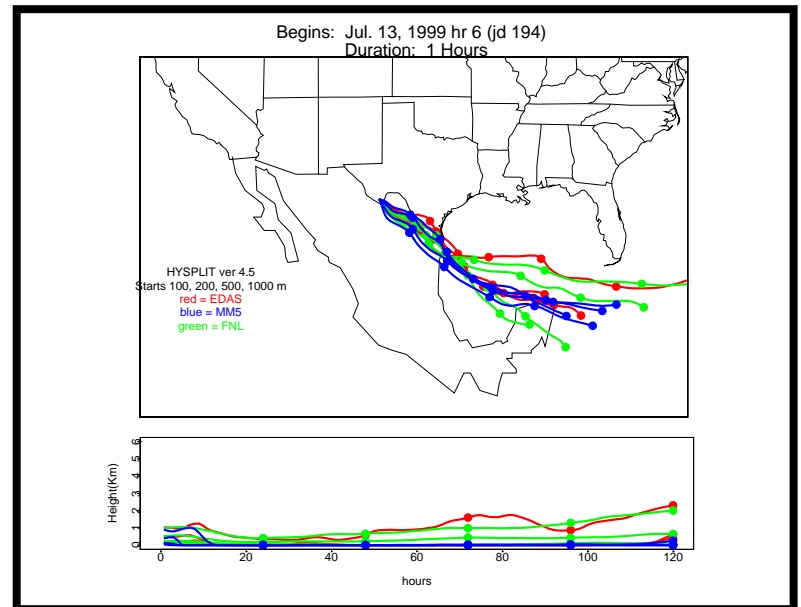

Begins: Jul. 10, 1999 hr 0 (jd 191)
Duration: 1 Hours

HYSPLIT ver 4.5
Starts 100, 200, 500, 1000 m
red = EDAS
blue = MMS
green = FNL

Begins: Jul. 10, 1999 hr 6 (jd 191)
Duration: 1 Hours

HYSPLIT ver 4.5
Starts 100, 200, 500, 1000 m
red = EDAS
blue = MMS
green = FNL