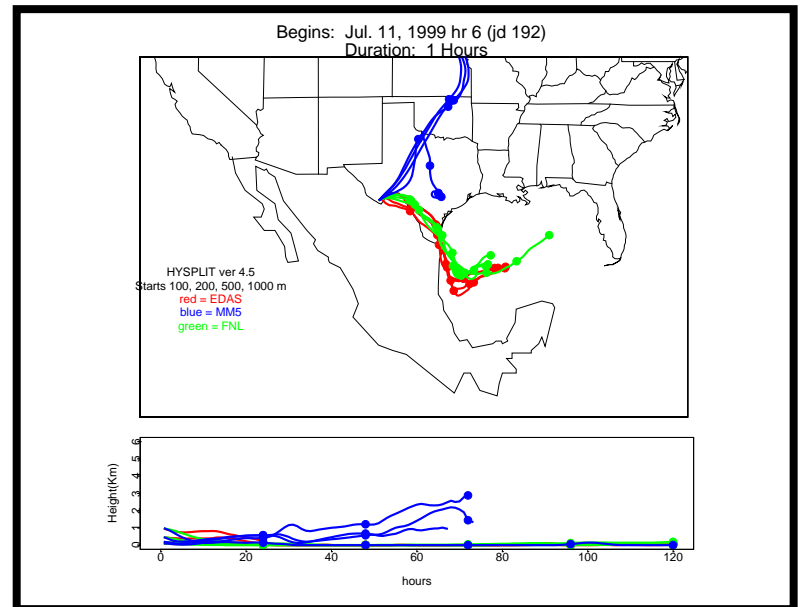

Begins: Jul. 10, 1999 hr 0 (jd 191)
Duration: 1 Hours

HYSPLIT ver 4.5
Starts 100, 200, 500, 1000 m
red = EDAS
blue = MMS
green = FNL

Begins: Jul. 10, 1999 hr 6 (jd 191)
Duration: 1 Hours

HYSPLIT ver 4.5
Starts 100, 200, 500, 1000 m
red = EDAS
blue = MMS
green = FNL