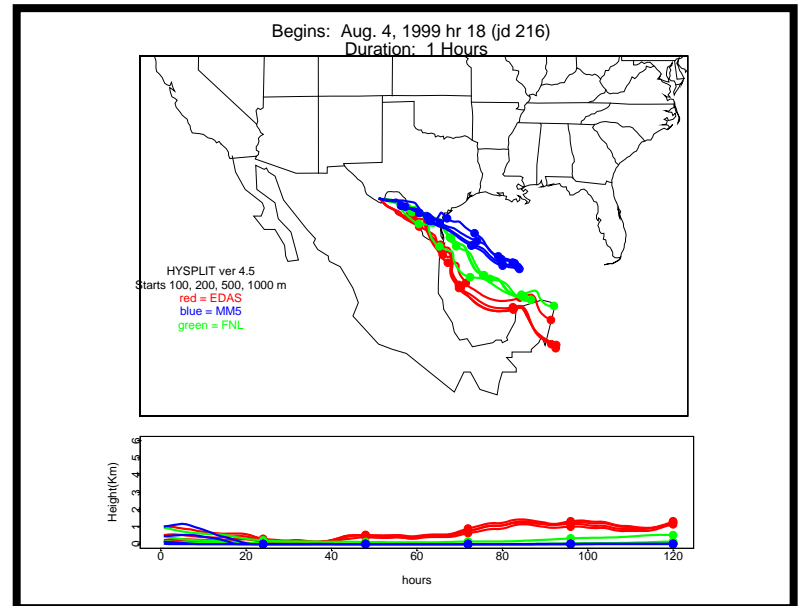

Begins: Aug. 4, 1999 hr 0 (jd 216)
Duration: 1 Hours

HYSPLIT ver 4.5
Starts 100, 200, 500, 1000 m
red = EDAS
blue = MMS
green = FNL

Begins: Aug. 4, 1999 hr 6 (jd 216)
Duration: 1 Hours

HYSPLIT ver 4.5
Starts 100, 200, 500, 1000 m
red = EDAS
blue = MMS
green = FNL