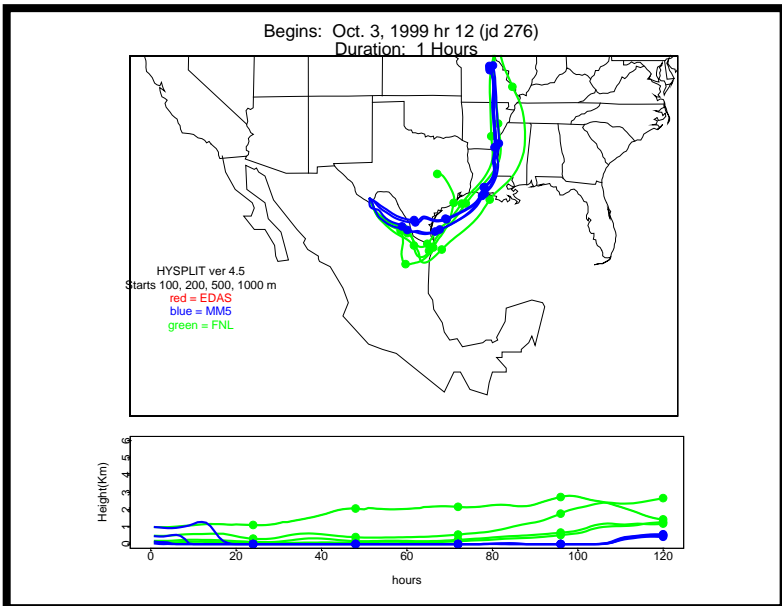

Begins: Sep. 17, 1999 hr 0 (jd 260)
Duration: 1 Hours

HYSPLIT ver 4.5
Starts 100, 200, 500, 1000 m
red = EDAS
blue = MMS
green = FNL

Begins: Sep. 17, 1999 hr 6 (jd 260)
Duration: 1 Hours

HYSPLIT ver 4.5
Starts 100, 200, 500, 1000 m
red = EDAS
blue = MMS
green = FNL