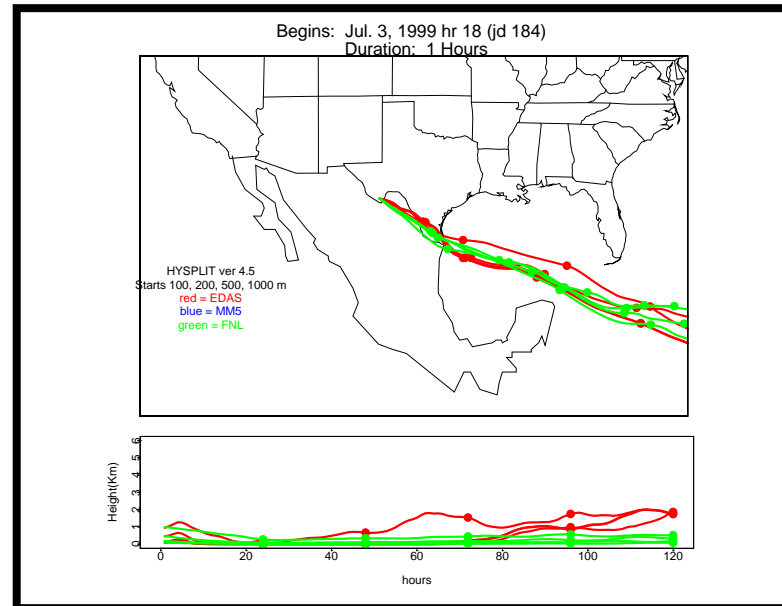

Appendix 4c. 5-day HYSPLIT Back Trajectories

Each page has a map for each of four evenly spaced hours (0, 6, 12, and 18 CST) during a single 24-hour particle sampling period (8am-8am). Red trajectories were generated with MM5 data, blue with EDAS, and green with FNL data. All were generated by HYSPLIT ver 4.5.