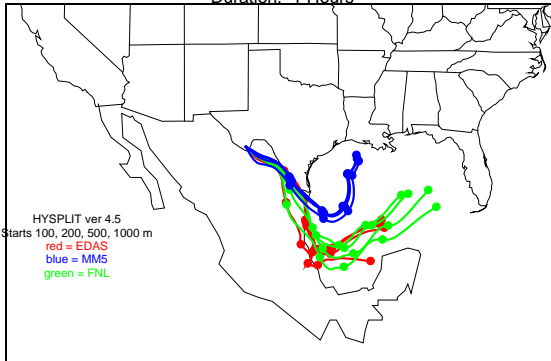

Begins: Jul. 26, 1999 hr 12 (jd 207)
Duration: 1 Hours

HYSPLIT ver 4.5
Starts 100, 200, 500, 1000 m
red = EDAS
blue = MMS
green = FNL

Begins: Jul. 26, 1999 hr 18 (jd 207)
Duration: 1 Hours

HYSPLIT ver 4.5
Starts 100, 200, 500, 1000 m
red = EDAS
blue = MMS
green = FNL

Begins: Jul. 27, 1999 hr 0 (jd 208)
Duration: 1 Hours

HYSPLIT ver 4.5
Starts 100, 200, 500, 1000 m
red = EDAS
blue = MMS
green = FNL

Begins: Jul. 27, 1999 hr 6 (jd 208)
Duration: 1 Hours

HYSPLIT ver 4.5
Starts 100, 200, 500, 1000 m
red = EDAS
blue = MMS
green = FNL