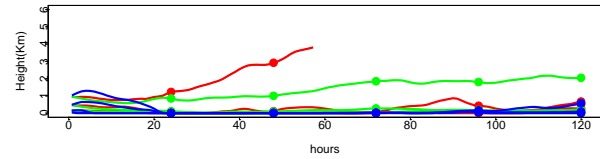

Begins: Aug. 14, 1999 hr 18 (jd 226)
Duration: 1 Hours