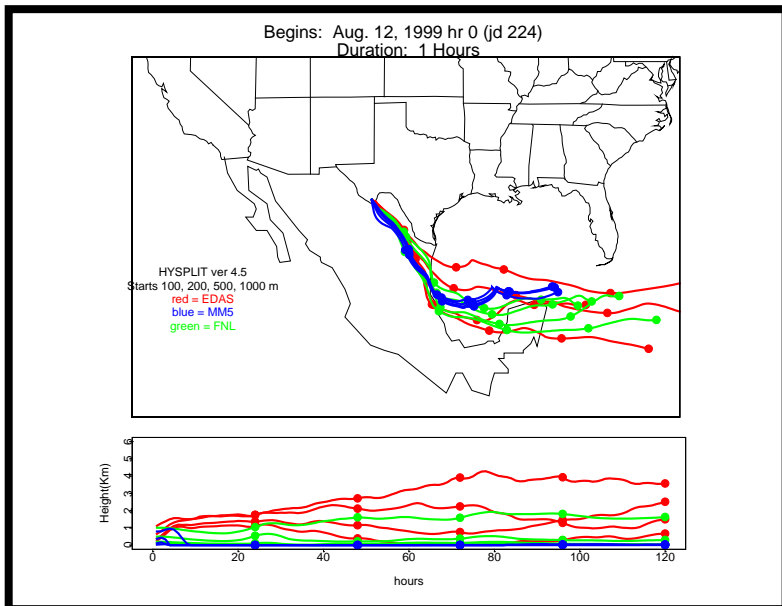

Begins: Aug. 10, 1999 hr 0 (jd 222)
Duration: 1 Hours

HYSPLIT ver 4.5
Starts 100, 200, 500, 1000 m
red = EDAS
blue = MMS
green = FNL

Begins: Aug. 10, 1999 hr 6 (jd 222)
Duration: 1 Hours

HYSPLIT ver 4.5
Starts 100, 200, 500, 1000 m
red = EDAS
blue = MMS
green = FNL