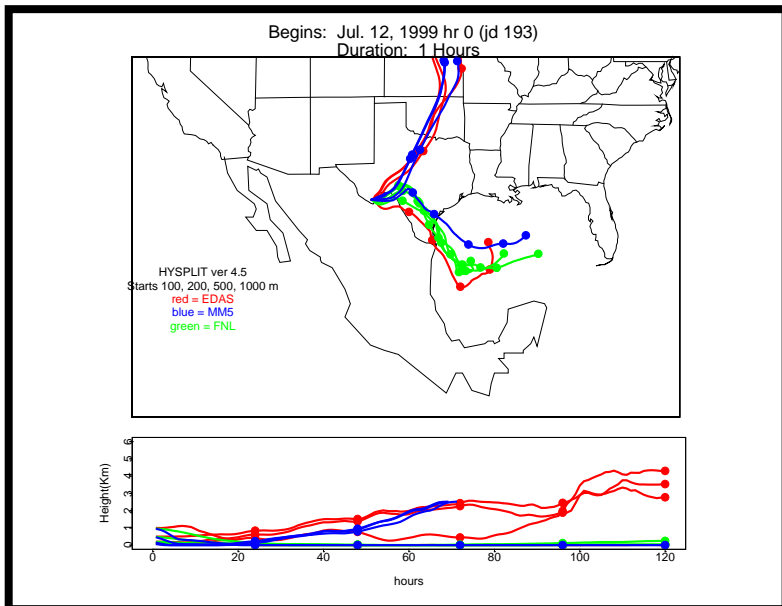

Begins: Jul. 10, 1999 hr 0 (jd 191)
Duration: 1 Hours

HYSPLIT ver 4.5
Starts 100, 200, 500, 1000 m
red = EDAS
blue = MMS
green = FNL

Begins: Jul. 10, 1999 hr 6 (jd 191)
Duration: 1 Hours

HYSPLIT ver 4.5
Starts 100, 200, 500, 1000 m
red = EDAS
blue = MMS
green = FNL