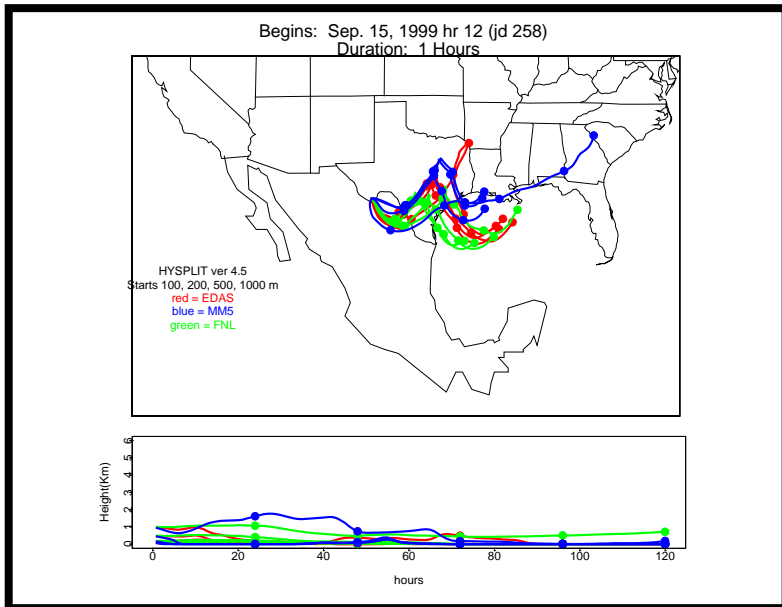

Begins: Sep. 15, 1999 hr 0 (jd 258)
Duration: 1 Hours

HYSPLIT ver 4.5
Starts 100, 200, 500, 1000 m
red = EDAS
blue = MMS
green = FNL

Begins: Sep. 15, 1999 hr 6 (jd 258)
Duration: 1 Hours

HYSPLIT ver 4.5
Starts 100, 200, 500, 1000 m
red = EDAS
blue = MMS
green = FNL