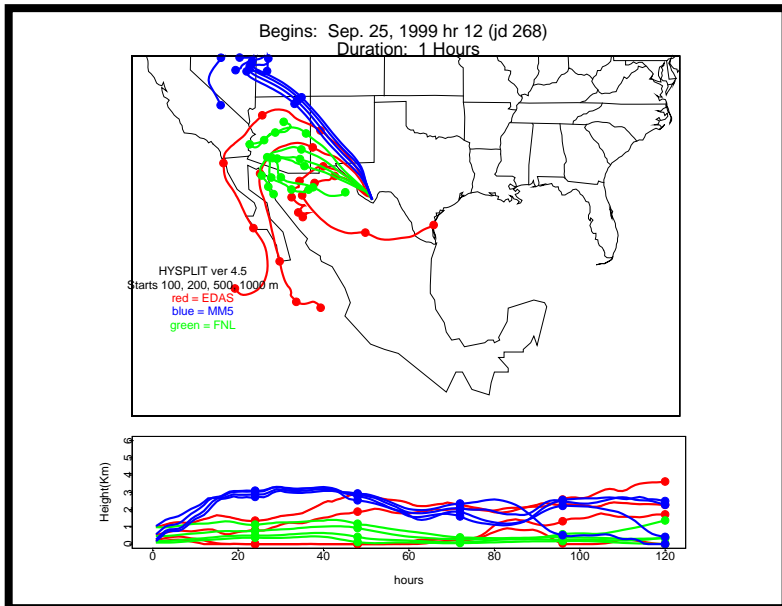

Begins: Sep. 17, 1999 hr 0 (jd 260)
Duration: 1 Hours

HYSPLIT ver 4.5
Starts 100, 200, 500, 1000 m
red = EDAS
blue = MMS
green = FNL

Begins: Sep. 17, 1999 hr 6 (jd 260)
Duration: 1 Hours

HYSPLIT ver 4.5
Starts 100, 200, 500, 1000 m
red = EDAS
blue = MMS
green = FNL