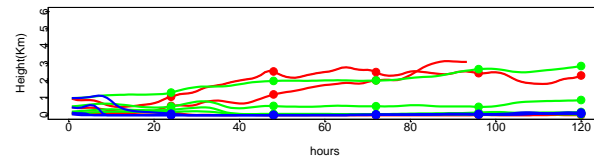

Begins: Aug. 28, 1999 hr 0 (jd 240)
Duration: 1 Hours

HYSPLIT ver 4.5
Starts 100, 200, 500, 1000 m
red = EDAS
blue = MMS
green = FNL

Begins: Aug. 28, 1999 hr 6 (jd 240)
Duration: 1 Hours

HYSPLIT ver 4.5
Starts 100, 200, 500, 1000 m
red = EDAS
blue = MMS
green = FNL