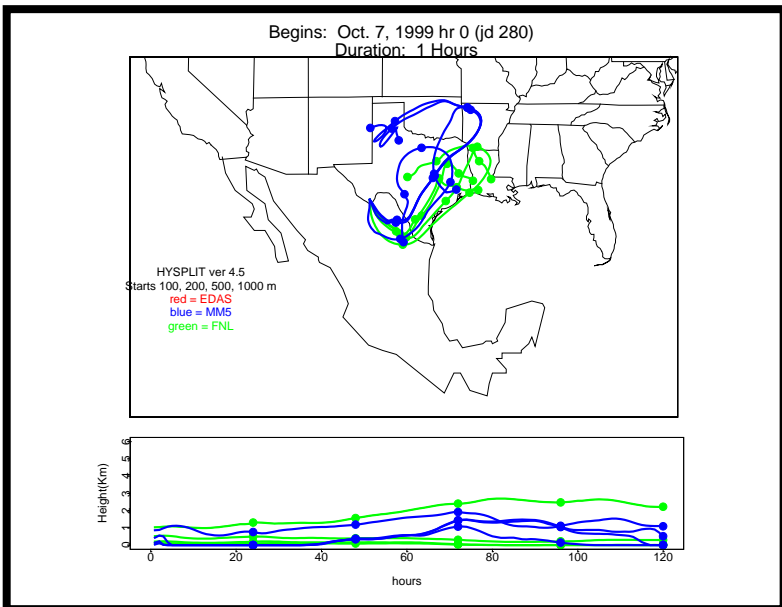

Begins: Oct. 5, 1999 hr 12 (jd 278)
Duration: 1 Hours

Begins: Oct. 5, 1999 hr 18 (jd 278)
Duration: 1 Hours

Begins: Oct. 6, 1999 hr 0 (jd 279)
Duration: 1 Hours

Begins: Oct. 6, 1999 hr 6 (jd 279)
Duration: 1 Hours