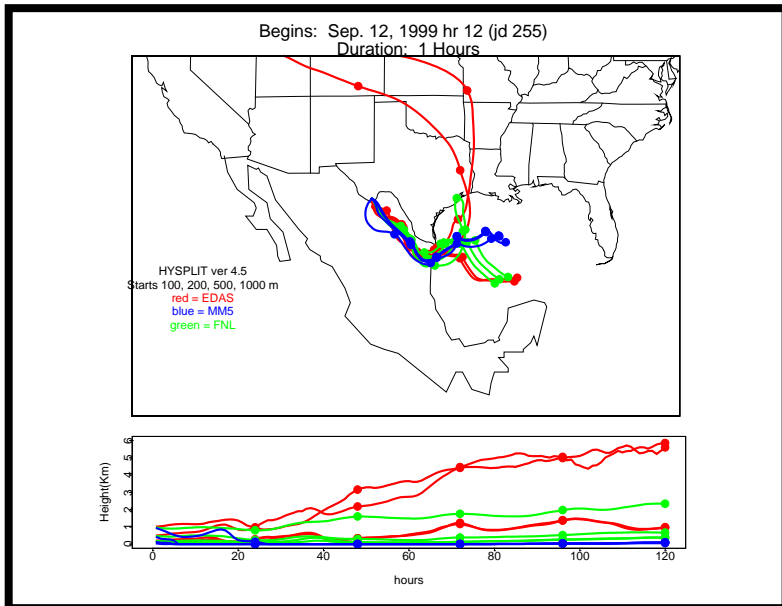

Begins: Sep. 11, 1999 hr 0 (jd 254)
Duration: 1 Hours

HYSPLIT ver 4.5
Starts 100, 200, 500, 1000 m
red = EDAS
blue = MMS
green = FNL

Begins: Sep. 11, 1999 hr 6 (jd 254)
Duration: 1 Hours

HYSPLIT ver 4.5
Starts 100, 200, 500, 1000 m
red = EDAS
blue = MMS
green = FNL