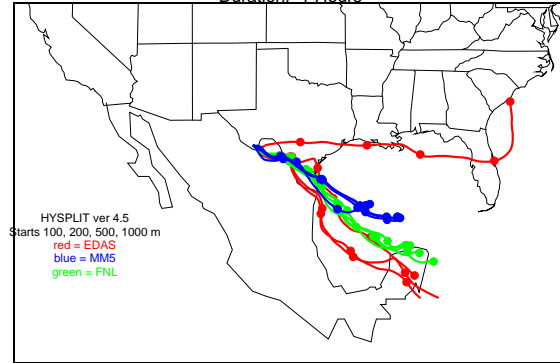

Begins: Aug. 3, 1999 hr 12 (jd 215)
Duration: 1 Hours

HYSPLIT ver 4.5
Starts 100, 200, 500, 1000 m
red = EDAS
blue = MMS
green = FNL

Begins: Aug. 3, 1999 hr 18 (jd 215)
Duration: 1 Hours

HYSPLIT ver 4.5
Starts 100, 200, 500, 1000 m
red = EDAS
blue = MMS
green = FNL

Begins: Aug. 4, 1999 hr 0 (jd 216)
Duration: 1 Hours

HYSPLIT ver 4.5
Starts 100, 200, 500, 1000 m
red = EDAS
blue = MMS
green = FNL

Begins: Aug. 4, 1999 hr 6 (jd 216)
Duration: 1 Hours

HYSPLIT ver 4.5
Starts 100, 200, 500, 1000 m
red = EDAS
blue = MMS
green = FNL