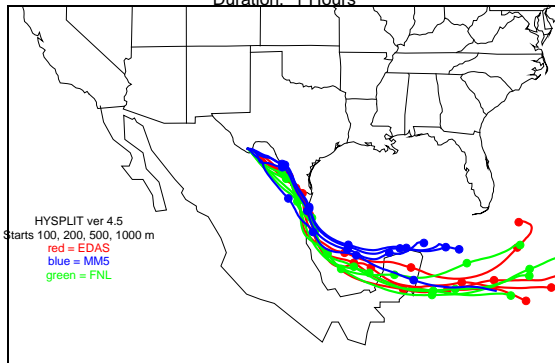

Begins: Aug. 15, 1999 hr 12 (jd 227)
Duration: 1 Hours

HYSPLIT ver 4.5
Starts 100, 200, 500, 1000 m
red = EDAS
blue = MMS
green = FNL

Begins: Aug. 15, 1999 hr 18 (jd 227)
Duration: 1 Hours

HYSPLIT ver 4.5
Starts 100, 200, 500, 1000 m
red = EDAS
blue = MMS
green = FNL