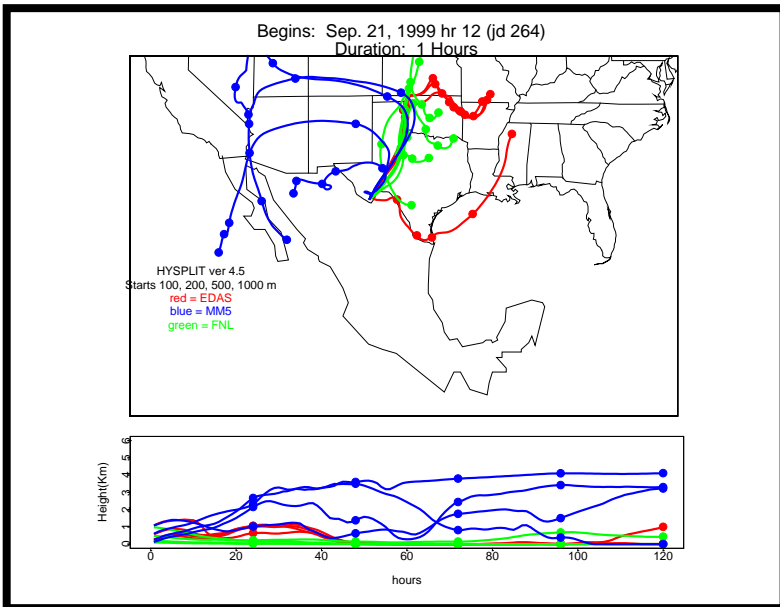

Begins: Sep. 17, 1999 hr 0 (jd 260)
Duration: 1 Hours

HYSPLIT ver 4.5
Starts 100, 200, 500, 1000 m
red = EDAS
blue = MMS
green = FNL

Begins: Sep. 17, 1999 hr 6 (jd 260)
Duration: 1 Hours

HYSPLIT ver 4.5
Starts 100, 200, 500, 1000 m
red = EDAS
blue = MMS
green = FNL