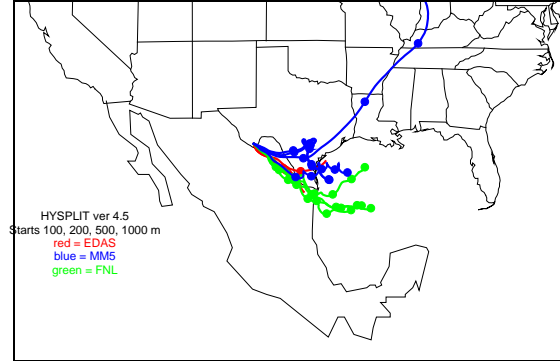

Begins: Aug. 31, 1999 hr 18 (jd 243)
Duration: 1 Hours

HYSPLIT ver 4.5
Starts 100, 200, 500, 1000 m
red = EDAS
blue = MMS
green = FNL