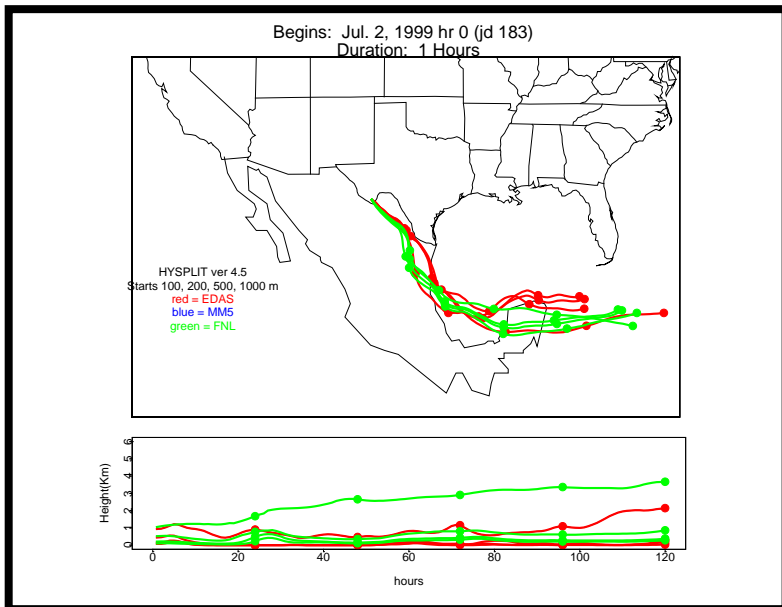

Appendix 4c. 5-day HYSPLIT Back Trajectories

Each page has a map for each of four evenly spaced hours (0, 6, 12, and 18 CST) during a single 24-hour particle sampling period (8am-8am). Red trajectories were generated with MM5 data, blue with EDAS, and green with FNL data. All were generated by HYSPLIT ver 4.5.