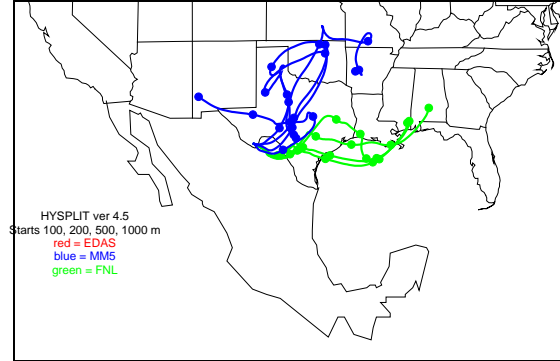

Begins: Oct. 5, 1999 hr 18 (jd 278)
Duration: 1 Hours