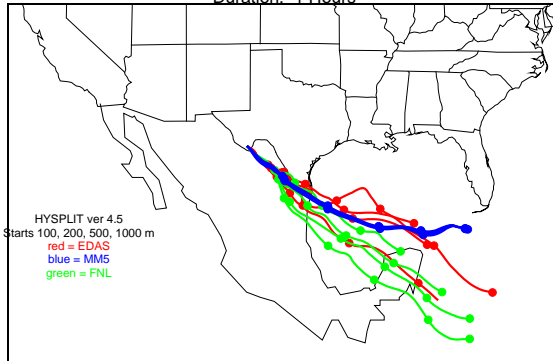

Begins: Aug. 28, 1999 hr 0 (jd 240)
Duration: 1 Hours

HYSPLIT ver 4.5
Starts 100, 200, 500, 1000 m
red = EDAS
blue = MMS
green = FNL