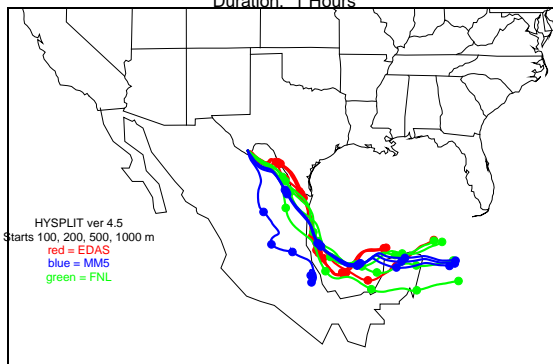

Begins: Aug. 2, 1999 hr 0 (jd 214)
Duration: 1 Hours

HYSPLIT ver 4.5
Starts 100, 200, 500, 1000 m
red = EDAS
blue = MMS
green = FNL