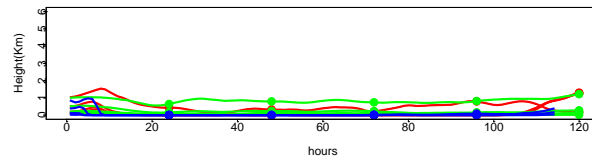

Begins: Sep. 5, 1999 hr 0 (jd 248)
Duration: 1 Hours

HYSPLIT ver 4.5
Starts 100, 200, 500, 1000 m
red = EDAS
blue = MMS
green = FNL

Begins: Sep. 5, 1999 hr 6 (jd 248)
Duration: 1 Hours

HYSPLIT ver 4.5
Starts 100, 200, 500, 1000 m
red = EDAS
blue = MMS
green = FNL