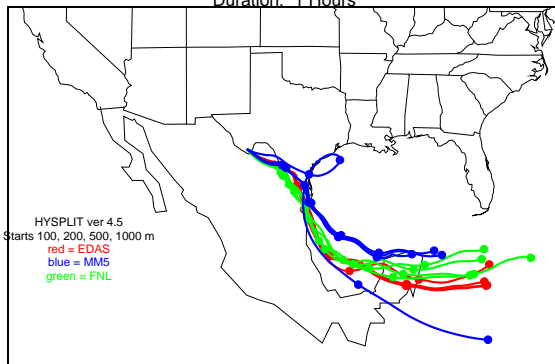

Begins: Aug. 15, 1999 hr 12 (jd 227)
Duration: 1 Hours

HYSPLIT ver 4.5
Starts 100, 200, 500, 1000 m
red = EDAS
blue = MMS
green = FNL

Begins: Aug. 15, 1999 hr 18 (jd 227)
Duration: 1 Hours

HYSPLIT ver 4.5
Starts 100, 200, 500, 1000 m
red = EDAS
blue = MMS
green = FNL

Begins: Aug. 16, 1999 hr 0 (jd 228)
Duration: 1 Hours

HYSPLIT ver 4.5
Starts 100, 200, 500, 1000 m
red = EDAS
blue = MMS
green = FNL

Begins: Aug. 16, 1999 hr 6 (jd 228)
Duration: 1 Hours

HYSPLIT ver 4.5
Starts 100, 200, 500, 1000 m
red = EDAS
blue = MMS
green = FNL