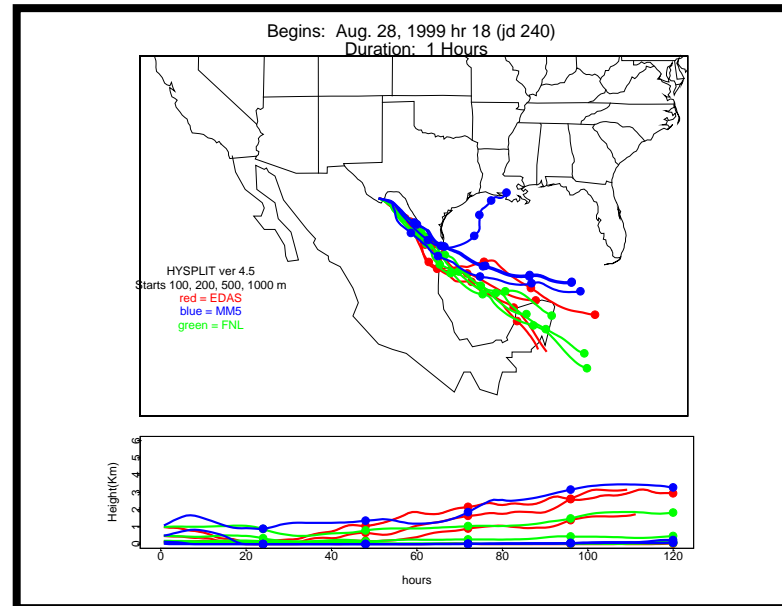

Begins: Aug. 28, 1999 hr 0 (jd 240)
Duration: 1 Hours

HYSPLIT ver 4.5
Starts 100, 200, 500, 1000 m
red = EDAS
blue = MMS
green = FNL

Begins: Aug. 28, 1999 hr 6 (jd 240)
Duration: 1 Hours

HYSPLIT ver 4.5
Starts 100, 200, 500, 1000 m
red = EDAS
blue = MMS
green = FNL