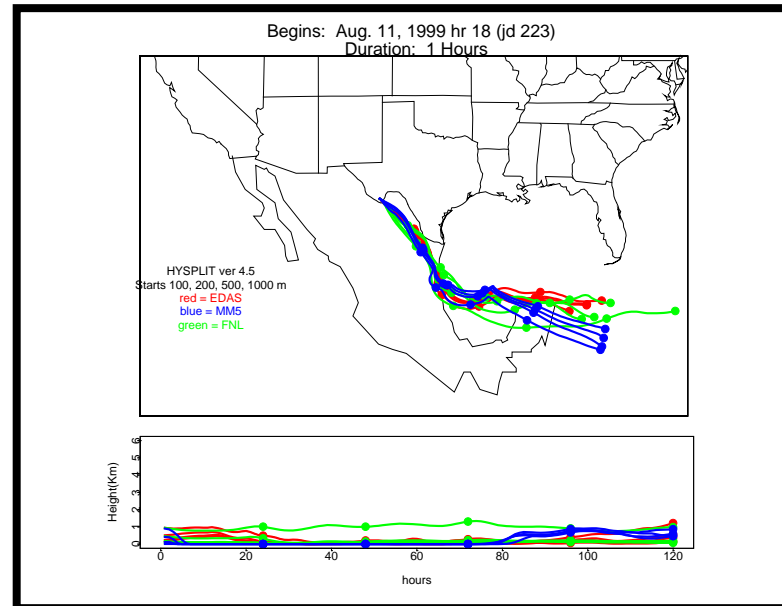

Begins: Aug. 10, 1999 hr 0 (jd 222)
Duration: 1 Hours

HYSPLIT ver 4.5
Starts 100, 200, 500, 1000 m
red = EDAS
blue = MMS
green = FNL

Begins: Aug. 10, 1999 hr 6 (jd 222)
Duration: 1 Hours

HYSPLIT ver 4.5
Starts 100, 200, 500, 1000 m
red = EDAS
blue = MMS
green = FNL