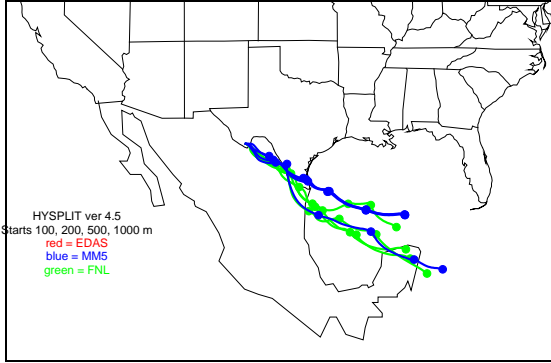

Begins: Aug. 29, 1999 hr 12 (jd 241)
Duration: 1 Hours

HYSPLIT ver 4.5
Starts 100, 200, 500, 1000 m
red = EDAS
blue = MMS
green = FNL