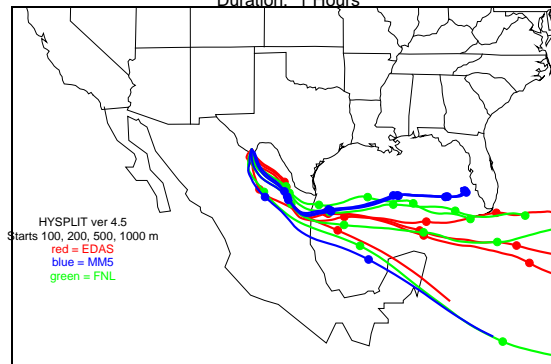

Begins: Jul. 13, 1999 hr 12 (jd 194)
Duration: 1 Hours

HYSPLIT ver 4.5
Starts 100, 200, 500, 1000 m
red = EDAS
blue = MMS
green = FNL

Begins: Jul. 13, 1999 hr 18 (jd 194)
Duration: 1 Hours

HYSPLIT ver 4.5
Starts 100, 200, 500, 1000 m
red = EDAS
blue = MMS
green = FNL

Begins: Jul. 14, 1999 hr 0 (jd 195)
Duration: 1 Hours

HYSPLIT ver 4.5
Starts 100, 200, 500, 1000 m
red = EDAS
blue = MMS
green = FNL

Begins: Jul. 14, 1999 hr 6 (jd 195)
Duration: 1 Hours

HYSPLIT ver 4.5
Starts 100, 200, 500, 1000 m
red = EDAS
blue = MMS
green = FNL