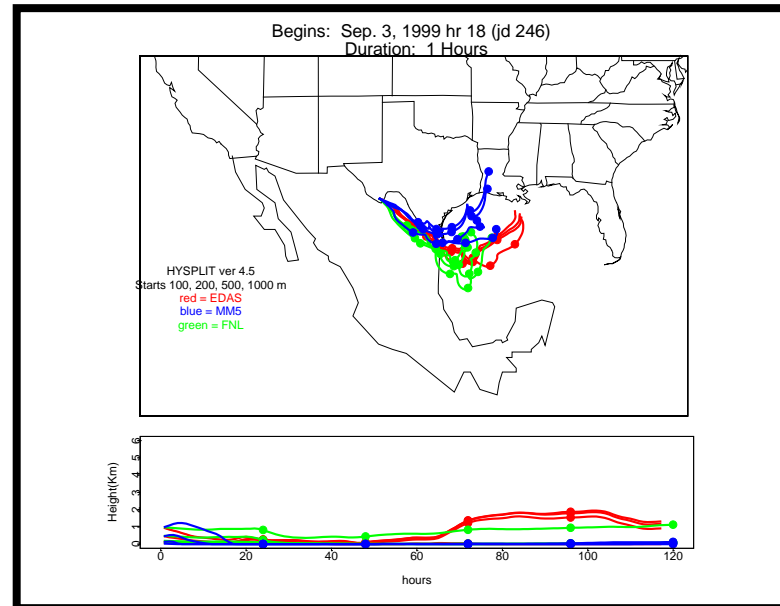

Begins: Sep. 3, 1999 hr 0 (jd 246)
Duration: 1 Hours

HYSPLIT ver 4.5
Starts 100, 200, 500, 1000 m
red = EDAS
blue = MMS
green = FNL

Begins: Sep. 3, 1999 hr 6 (jd 246)
Duration: 1 Hours

HYSPLIT ver 4.5
Starts 100, 200, 500, 1000 m
red = EDAS
blue = MMS
green = FNL