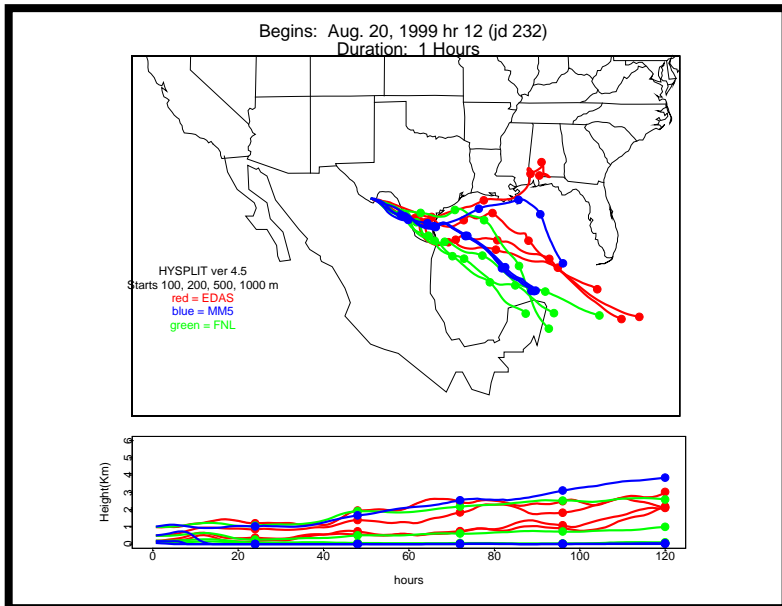

Begins: Aug. 16, 1999 hr 0 (jd 228)
Duration: 1 Hours

HYSPLIT ver 4.5
Starts 100, 200, 500, 1000 m
red = EDAS
blue = MMS
green = FNL

Begins: Aug. 16, 1999 hr 6 (jd 228)
Duration: 1 Hours

HYSPLIT ver 4.5
Starts 100, 200, 500, 1000 m
red = EDAS
blue = MMS
green = FNL