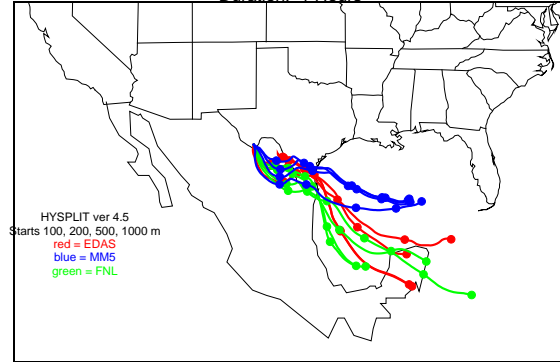

Begins: Sep. 10, 1999 hr 12 (jd 253)
Duration: 1 Hours

HYSPLIT ver 4.5
Starts 100, 200, 500, 1000 m
red = EDAS
blue = MMS
green = FNL

Begins: Sep. 10, 1999 hr 18 (jd 253)
Duration: 1 Hours

HYSPLIT ver 4.5
Starts 100, 200, 500, 1000 m
red = EDAS
blue = MMS
green = FNL