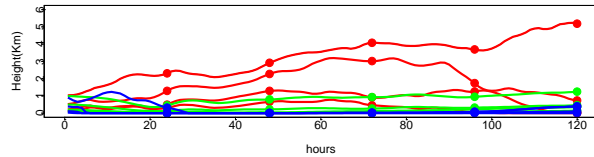

Begins: Jul. 17, 1999 hr 0 (jd 198)
Duration: 1 Hours

HYSPLIT ver 4.5
Starts 100, 200, 500, 1000 m
red = EDAS
blue = MMS
green = FNL

Begins: Jul. 17, 1999 hr 6 (jd 198)
Duration: 1 Hours

HYSPLIT ver 4.5
Starts 100, 200, 500, 1000 m
red = EDAS
blue = MMS
green = FNL