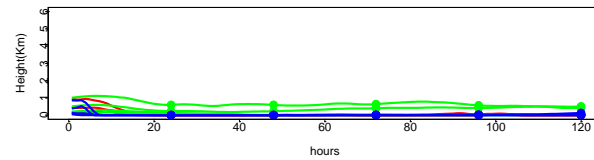

Begins: Aug. 26, 1999 hr 0 (jd 238)
Duration: 1 Hours

HYSPLIT ver 4.5
Starts 100, 200, 500, 1000 m
red = EDAS
blue = MMS
green = FNL

Begins: Aug. 26, 1999 hr 6 (jd 238)
Duration: 1 Hours

HYSPLIT ver 4.5
Starts 100, 200, 500, 1000 m
red = EDAS
blue = MMS
green = FNL