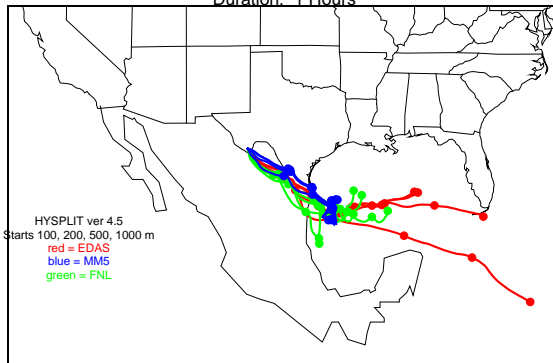

Begins: Sep. 4, 1999 hr 12 (jd 247)
Duration: 1 Hours

HYSPLIT ver 4.5
Starts 100, 200, 500, 1000 m
red = EDAS
blue = MMS
green = FNL