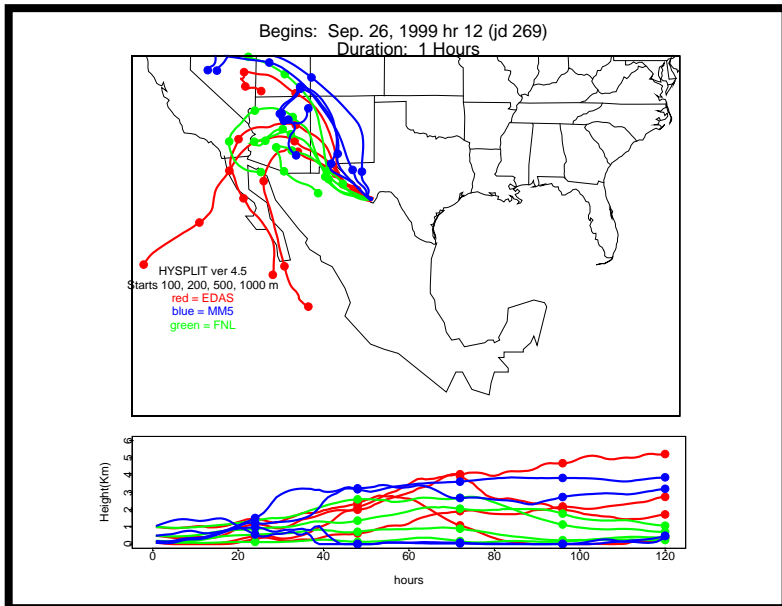

Begins: Sep. 17, 1999 hr 0 (jd 260)
Duration: 1 Hours

HYSPLIT ver 4.5
Starts 100, 200, 500, 1000 m
red = EDAS
blue = MMS
green = FNL

Begins: Sep. 17, 1999 hr 6 (jd 260)
Duration: 1 Hours

HYSPLIT ver 4.5
Starts 100, 200, 500, 1000 m
red = EDAS
blue = MMS
green = FNL