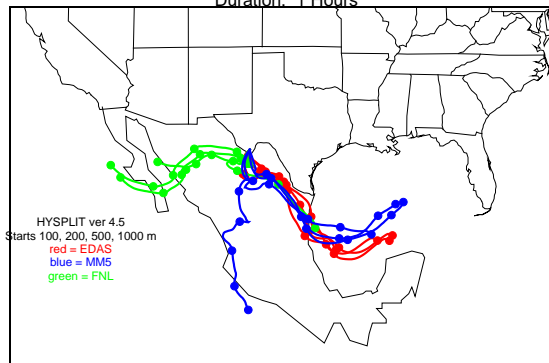

Begins: Jul. 30, 1999 hr 12 (jd 211)
Duration: 1 Hours

HYSPLIT ver 4.5
Starts 100, 200, 500, 1000 m
red = EDAS
blue = MMS
green = FNL

Begins: Jul. 30, 1999 hr 18 (jd 211)
Duration: 1 Hours

HYSPLIT ver 4.5
Starts 100, 200, 500, 1000 m
red = EDAS
blue = MMS
green = FNL

Begins: Jul. 31, 1999 hr 0 (jd 212)
Duration: 1 Hours

HYSPLIT ver 4.5
Starts 100, 200, 500, 1000 m
red = EDAS
blue = MMS
green = FNL

Begins: Jul. 31, 1999 hr 6 (jd 212)
Duration: 1 Hours

HYSPLIT ver 4.5
Starts 100, 200, 500, 1000 m
red = EDAS
blue = MMS
green = FNL