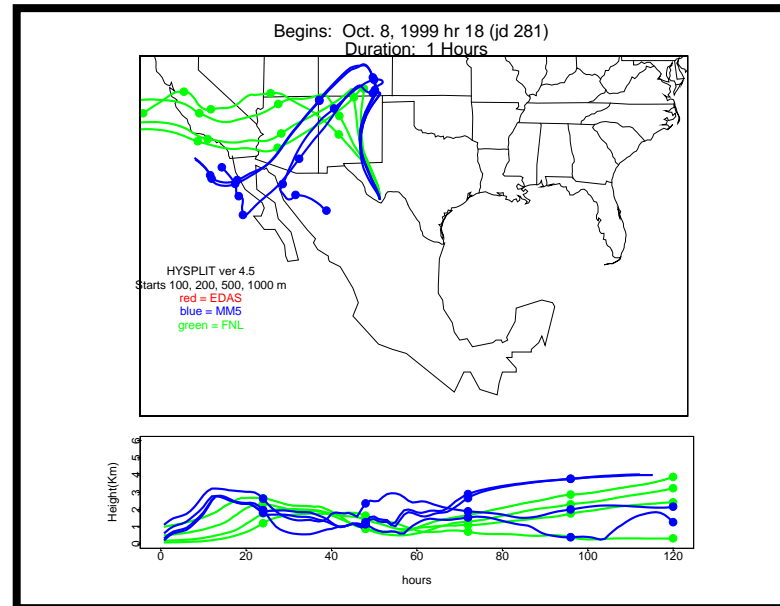

Begins: Oct. 5, 1999 hr 12 (jd 278)
Duration: 1 Hours

Begins: Oct. 5, 1999 hr 18 (jd 278)
Duration: 1 Hours

Begins: Oct. 6, 1999 hr 0 (jd 279)
Duration: 1 Hours

Begins: Oct. 6, 1999 hr 6 (jd 279)
Duration: 1 Hours