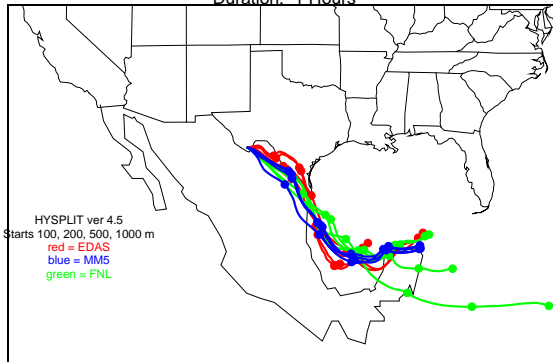

Begins: Aug. 2, 1999 hr 0 (jd 214)
Duration: 1 Hours

HYSPLIT ver 4.5
Starts 100, 200, 500, 1000 m
red = EDAS
blue = MMS
green = FNL

Begins: Aug. 2, 1999 hr 6 (jd 214)
Duration: 1 Hours

HYSPLIT ver 4.5
Starts 100, 200, 500, 1000 m
red = EDAS
blue = MMS
green = FNL

Begins: Aug. 2, 1999 hr 12 (jd 214)
Duration: 1 Hours

HYSPLIT ver 4.5
Starts 100, 200, 500, 1000 m
red = EDAS
blue = MMS
green = FNL

Begins: Aug. 2, 1999 hr 18 (jd 214)
Duration: 1 Hours

HYSPLIT ver 4.5
Starts 100, 200, 500, 1000 m
red = EDAS
blue = MMS
green = FNL