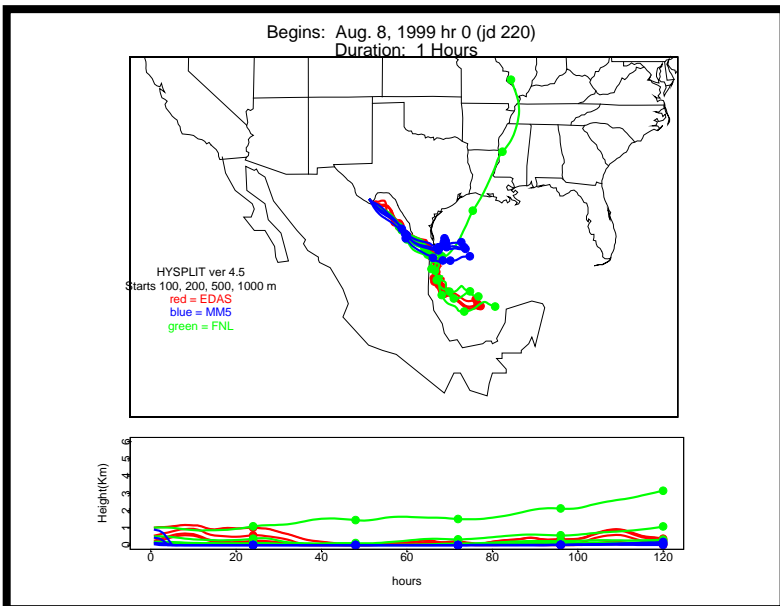

Begins: Aug. 7, 1999 hr 0 (jd 219)
Duration: 1 Hours

HYSPLIT ver 4.5
Starts 100, 200, 500, 1000 m
red = EDAS
blue = MMS
green = FNL

Begins: Aug. 7, 1999 hr 6 (jd 219)
Duration: 1 Hours

HYSPLIT ver 4.5
Starts 100, 200, 500, 1000 m
red = EDAS
blue = MMS
green = FNL