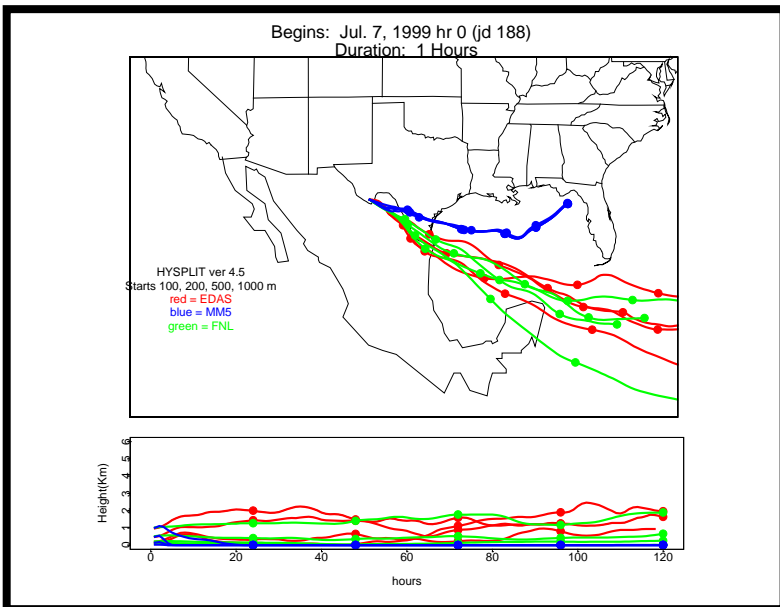

Appendix 4c. 5-day HYSPLIT Back Trajectories

Each page has a map for each of four evenly spaced hours (0, 6, 12, and 18 CST) during a single 24-hour particle sampling period (8am-8am). Red trajectories were generated with MM5 data, blue with EDAS, and green with FNL data. All were generated by HYSPLIT ver 4.5.