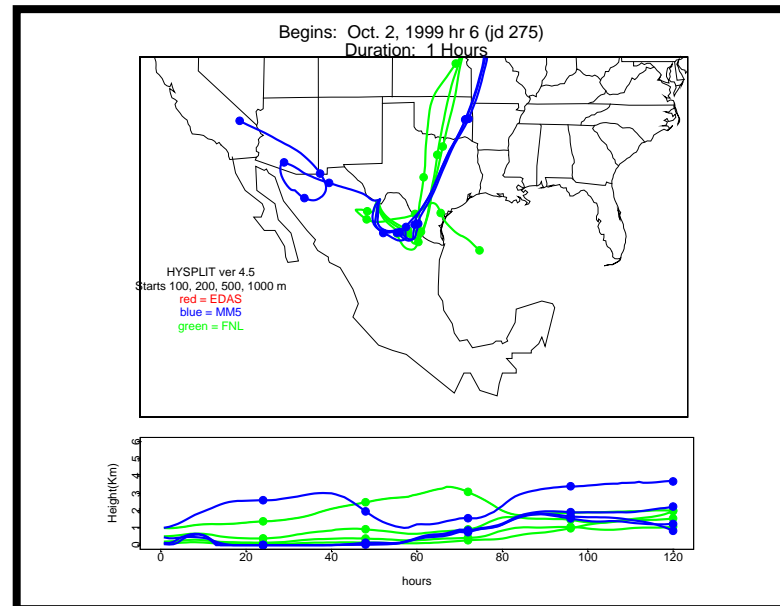

Begins: Sep. 17, 1999 hr 0 (jd 260)
Duration: 1 Hours

HYSPLIT ver 4.5
Starts 100, 200, 500, 1000 m
red = EDAS
blue = MMS
green = FNL

Begins: Sep. 17, 1999 hr 6 (jd 260)
Duration: 1 Hours

HYSPLIT ver 4.5
Starts 100, 200, 500, 1000 m
red = EDAS
blue = MMS
green = FNL