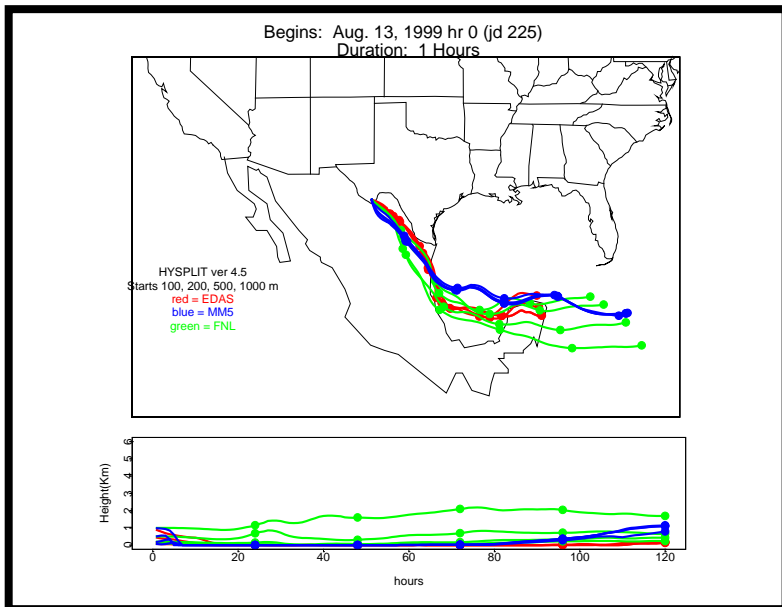

Begins: Aug. 10, 1999 hr 0 (jd 222)
Duration: 1 Hours

HYSPLIT ver 4.5
Starts 100, 200, 500, 1000 m
red = EDAS
blue = MMS
green = FNL

Begins: Aug. 10, 1999 hr 6 (jd 222)
Duration: 1 Hours

HYSPLIT ver 4.5
Starts 100, 200, 500, 1000 m
red = EDAS
blue = MMS
green = FNL