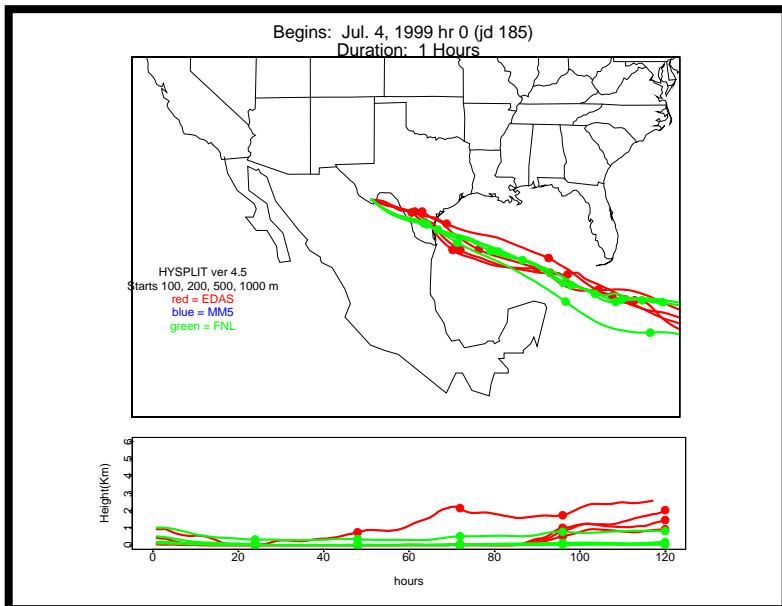

Appendix 4c. 5-day HYSPLIT Back Trajectories

Each page has a map for each of four evenly spaced hours (0, 6, 12, and 18 CST) during a single 24-hour particle sampling period (8am-8am). Red trajectories were generated with MM5 data, blue with EDAS, and green with FNL data. All were generated by HYSPLIT ver 4.5.