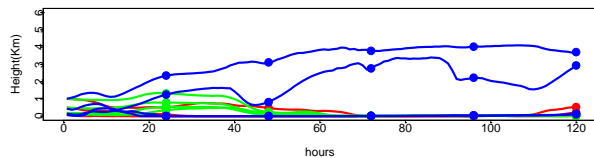

Begins: Jul. 30, 1999 hr 12 (jd 211)
Duration: 1 Hours

HYSPLIT ver 4.5
Starts 100, 200, 500, 1000 m
red = EDAS
blue = MMS
green = FNL

Begins: Jul. 30, 1999 hr 18 (jd 211)
Duration: 1 Hours

HYSPLIT ver 4.5
Starts 100, 200, 500, 1000 m
red = EDAS
blue = MMS
green = FNL

Begins: Jul. 31, 1999 hr 0 (jd 212)
Duration: 1 Hours

HYSPLIT ver 4.5
Starts 100, 200, 500, 1000 m
red = EDAS
blue = MMS
green = FNL

Begins: Jul. 31, 1999 hr 6 (jd 212)
Duration: 1 Hours

HYSPLIT ver 4.5
Starts 100, 200, 500, 1000 m
red = EDAS
blue = MMS
green = FNL