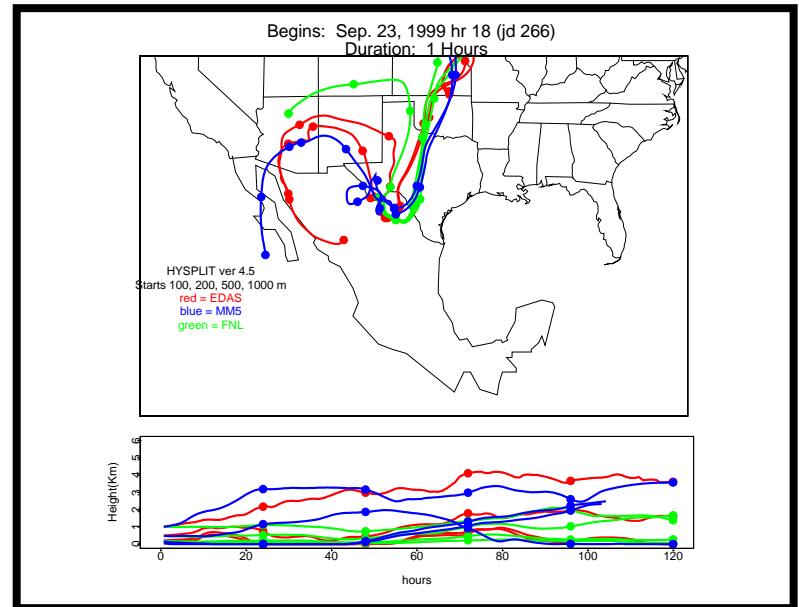

Begins: Sep. 17, 1999 hr 0 (jd 260)
Duration: 1 Hours

HYSPLIT ver 4.5
Starts 100, 200, 500, 1000 m
red = EDAS
blue = MMS
green = FNL

Begins: Sep. 17, 1999 hr 6 (jd 260)
Duration: 1 Hours

HYSPLIT ver 4.5
Starts 100, 200, 500, 1000 m
red = EDAS
blue = MMS
green = FNL