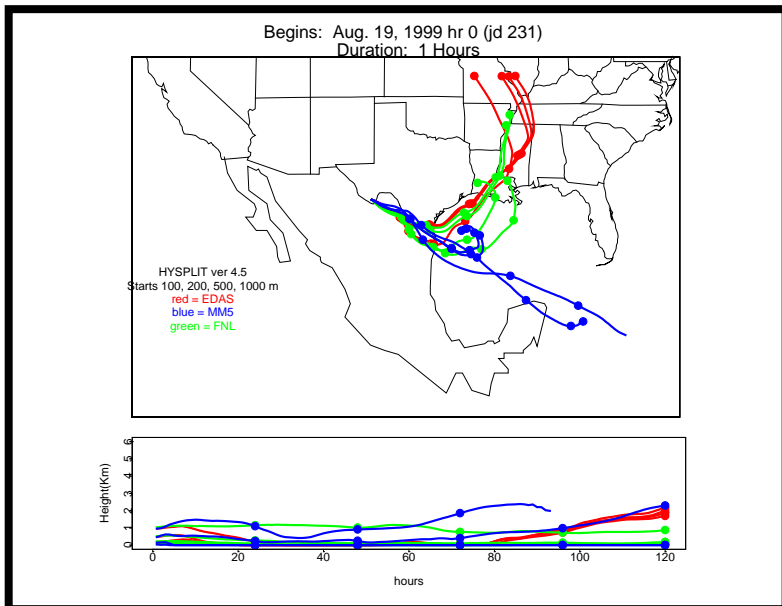

Begins: Aug. 16, 1999 hr 0 (jd 228)
Duration: 1 Hours

HYSPLIT ver 4.5
Starts 100, 200, 500, 1000 m
red = EDAS
blue = MMS
green = FNL

Begins: Aug. 16, 1999 hr 6 (jd 228)
Duration: 1 Hours

HYSPLIT ver 4.5
Starts 100, 200, 500, 1000 m
red = EDAS
blue = MMS
green = FNL