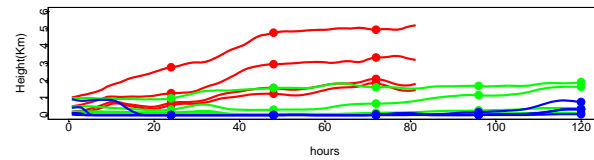

Begins: Sep. 2, 1999 hr 0 (jd 245)
Duration: 1 Hours

HYSPLIT ver 4.5
Starts 100, 200, 500, 1000 m
red = EDAS
blue = MMS
green = FNL

Begins: Sep. 2, 1999 hr 6 (jd 245)
Duration: 1 Hours

HYSPLIT ver 4.5
Starts 100, 200, 500, 1000 m
red = EDAS
blue = MMS
green = FNL