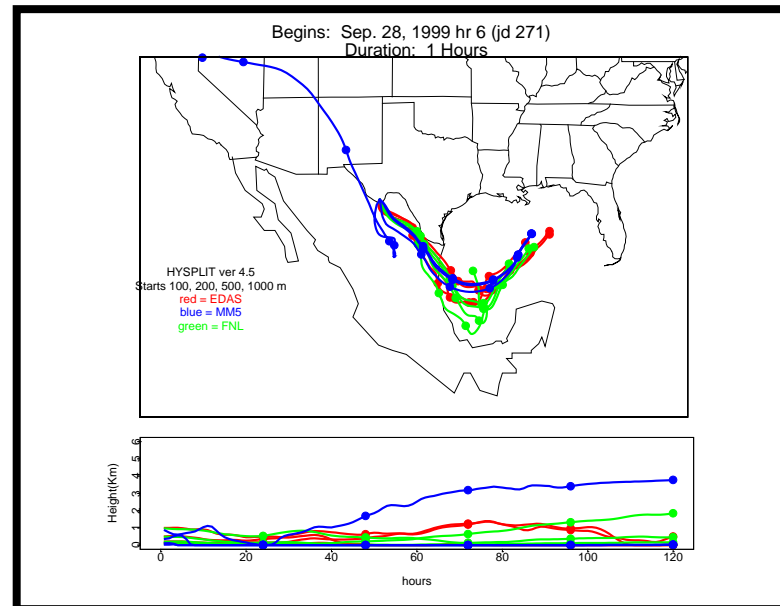

Begins: Sep. 17, 1999 hr 0 (jd 260)
Duration: 1 Hours

HYSPLIT ver 4.5
Starts 100, 200, 500, 1000 m
red = EDAS
blue = MMS
green = FNL

Begins: Sep. 17, 1999 hr 6 (jd 260)
Duration: 1 Hours

HYSPLIT ver 4.5
Starts 100, 200, 500, 1000 m
red = EDAS
blue = MMS
green = FNL