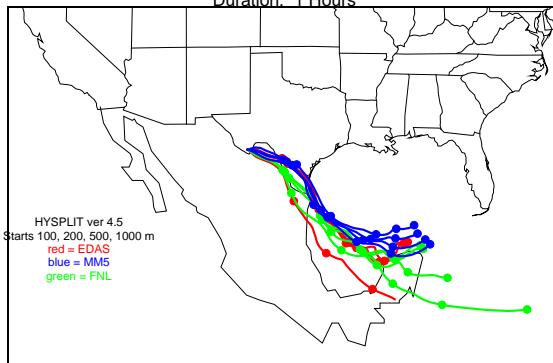

Begins: Aug. 2, 1999 hr 12 (jd 214)
Duration: 1 Hours

HYSPLIT ver 4.5
Starts 100, 200, 500, 1000 m
red = EDAS
blue = MMS
green = FNL

Begins: Aug. 2, 1999 hr 18 (jd 214)
Duration: 1 Hours

HYSPLIT ver 4.5
Starts 100, 200, 500, 1000 m
red = EDAS
blue = MMS
green = FNL

Begins: Aug. 3, 1999 hr 0 (jd 215)
Duration: 1 Hours

HYSPLIT ver 4.5
Starts 100, 200, 500, 1000 m
red = EDAS
blue = MMS
green = FNL

Begins: Aug. 3, 1999 hr 6 (jd 215)
Duration: 1 Hours

HYSPLIT ver 4.5
Starts 100, 200, 500, 1000 m
red = EDAS
blue = MMS
green = FNL