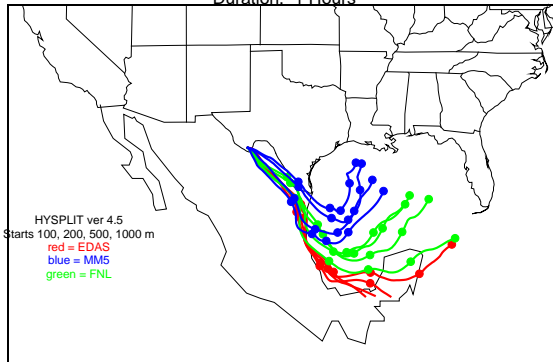

Begins: Jul. 27, 1999 hr 0 (jd 208)
Duration: 1 Hours

HYSPLIT ver 4.5
Starts 100, 200, 500, 1000 m
red = EDAS
blue = MMS
green = FNL

Begins: Jul. 27, 1999 hr 6 (jd 208)
Duration: 1 Hours

HYSPLIT ver 4.5
Starts 100, 200, 500, 1000 m
red = EDAS
blue = MMS
green = FNL

Begins: Jul. 27, 1999 hr 12 (jd 208)
Duration: 1 Hours

HYSPLIT ver 4.5
Starts 100, 200, 500, 1000 m
red = EDAS
blue = MMS
green = FNL

Begins: Jul. 27, 1999 hr 18 (jd 208)
Duration: 1 Hours

HYSPLIT ver 4.5
Starts 100, 200, 500, 1000 m
red = EDAS
blue = MMS
green = FNL