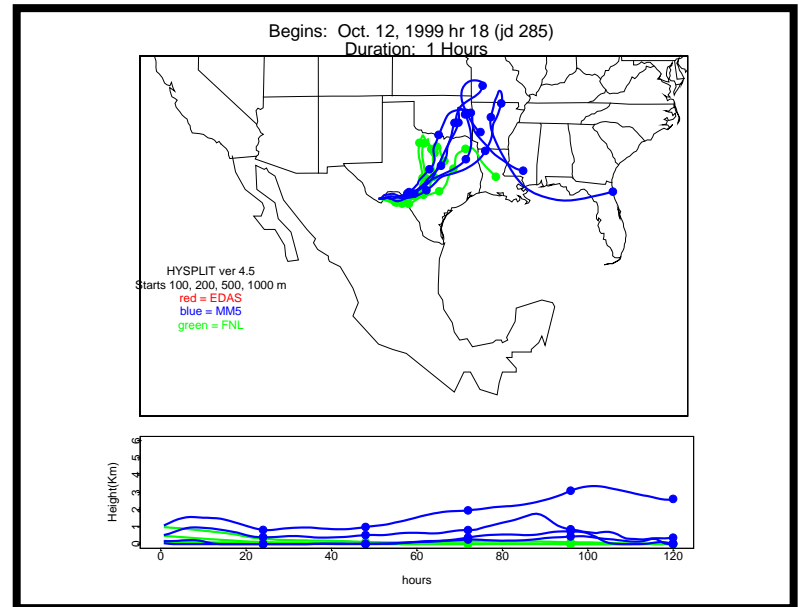

Begins: Oct. 5, 1999 hr 12 (jd 278)
Duration: 1 Hours

Begins: Oct. 5, 1999 hr 18 (jd 278)
Duration: 1 Hours

Begins: Oct. 6, 1999 hr 0 (jd 279)
Duration: 1 Hours

Begins: Oct. 6, 1999 hr 6 (jd 279)
Duration: 1 Hours