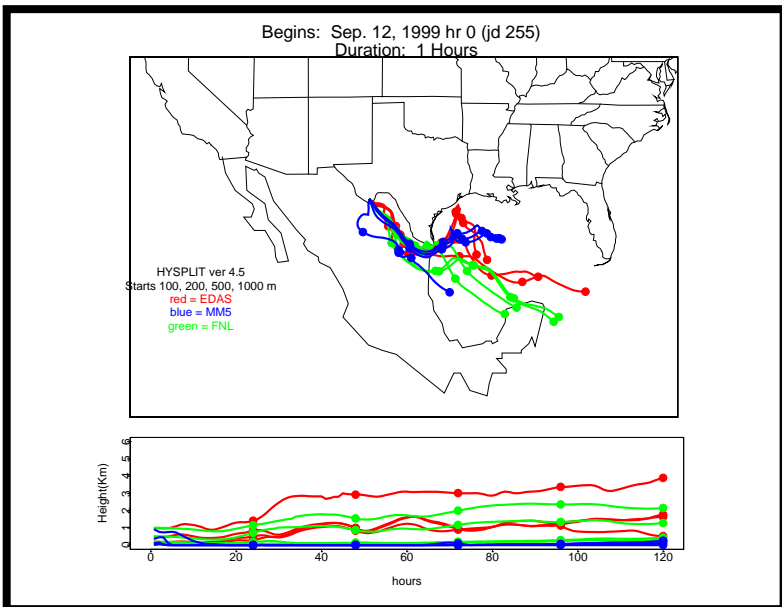

Begins: Sep. 11, 1999 hr 0 (jd 254)
Duration: 1 Hours

HYSPLIT ver 4.5
Starts 100, 200, 500, 1000 m
red = EDAS
blue = MMS
green = FNL

Begins: Sep. 11, 1999 hr 6 (jd 254)
Duration: 1 Hours

HYSPLIT ver 4.5
Starts 100, 200, 500, 1000 m
red = EDAS
blue = MMS
green = FNL