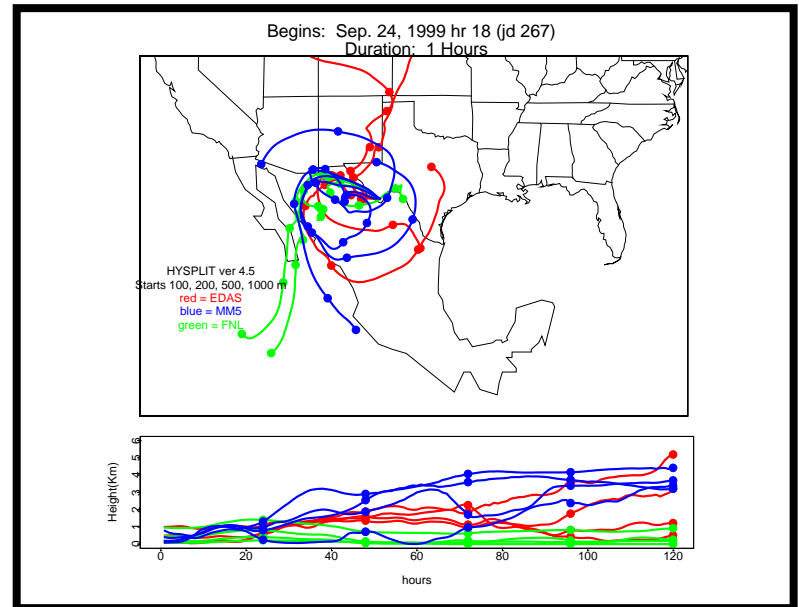

Begins: Sep. 17, 1999 hr 0 (jd 260)
Duration: 1 Hours

HYSPLIT ver 4.5
Starts 100, 200, 500, 1000 m
red = EDAS
blue = MMS
green = FNL

Begins: Sep. 17, 1999 hr 6 (jd 260)
Duration: 1 Hours

HYSPLIT ver 4.5
Starts 100, 200, 500, 1000 m
red = EDAS
blue = MMS
green = FNL