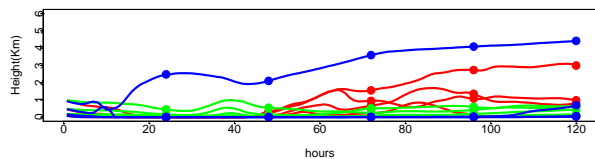

Begins: Aug. 1, 1999 hr 12 (jd 213)
Duration: 1 Hours

HYSPLIT ver 4.5
Starts 100, 200, 500, 1000 m
red = EDAS
blue = MMS
green = FNL

Begins: Aug. 1, 1999 hr 18 (jd 213)
Duration: 1 Hours

HYSPLIT ver 4.5
Starts 100, 200, 500, 1000 m
red = EDAS
blue = MMS
green = FNL

Begins: Aug. 2, 1999 hr 0 (jd 214)
Duration: 1 Hours

HYSPLIT ver 4.5
Starts 100, 200, 500, 1000 m
red = EDAS
blue = MMS
green = FNL

Begins: Aug. 2, 1999 hr 6 (jd 214)
Duration: 1 Hours

HYSPLIT ver 4.5
Starts 100, 200, 500, 1000 m
red = EDAS
blue = MMS
green = FNL