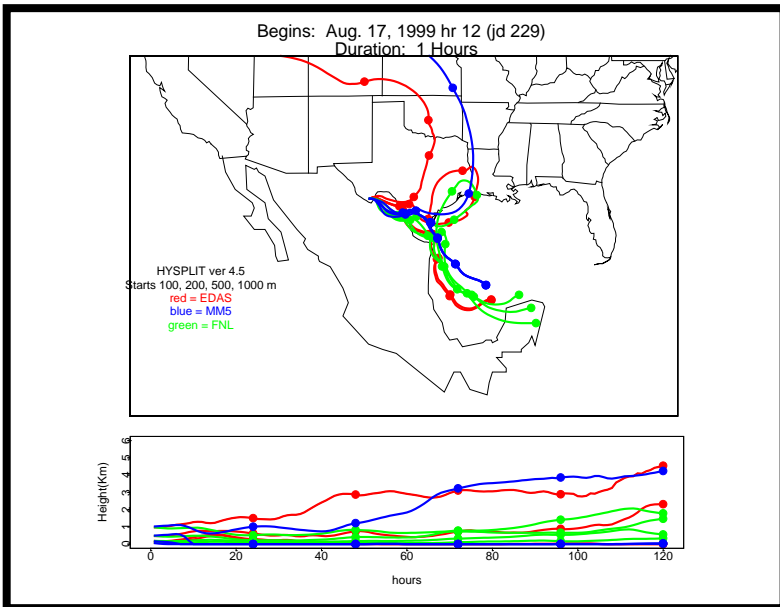

Begins: Aug. 16, 1999 hr 0 (jd 228)
Duration: 1 Hours

HYSPLIT ver 4.5
Starts 100, 200, 500, 1000 m
red = EDAS
blue = MMS
green = FNL

Begins: Aug. 16, 1999 hr 6 (jd 228)
Duration: 1 Hours

HYSPLIT ver 4.5
Starts 100, 200, 500, 1000 m
red = EDAS
blue = MMS
green = FNL