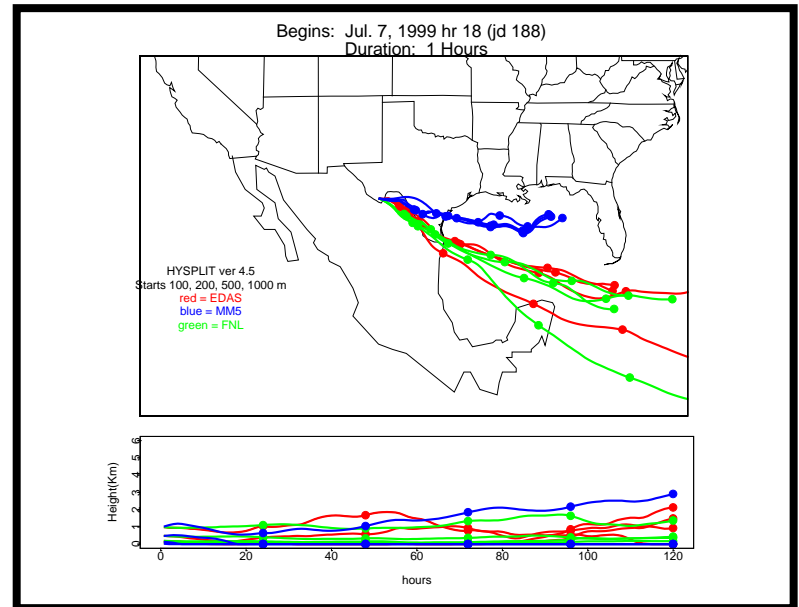

Appendix 4c. 5-day HYSPLIT Back Trajectories

Each page has a map for each of four evenly spaced hours (0, 6, 12, and 18 CST) during a single 24-hour particle sampling period (8am-8am). Red trajectories were generated with MM5 data, blue with EDAS, and green with FNL data. All were generated by HYSPLIT ver 4.5.