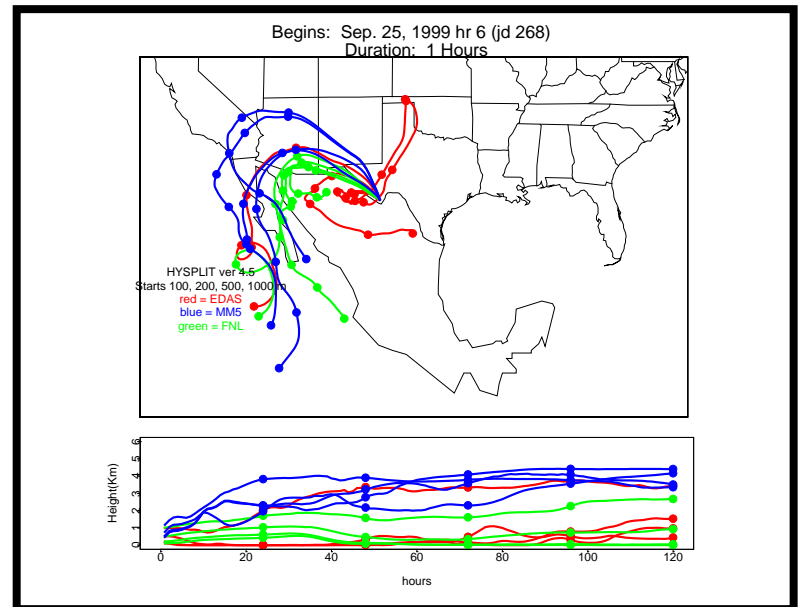

Begins: Sep. 17, 1999 hr 0 (jd 260)
Duration: 1 Hours

HYSPLIT ver 4.5
Starts 100, 200, 500, 1000 m
red = EDAS
blue = MMS
green = FNL

Begins: Sep. 17, 1999 hr 6 (jd 260)
Duration: 1 Hours

HYSPLIT ver 4.5
Starts 100, 200, 500, 1000 m
red = EDAS
blue = MMS
green = FNL