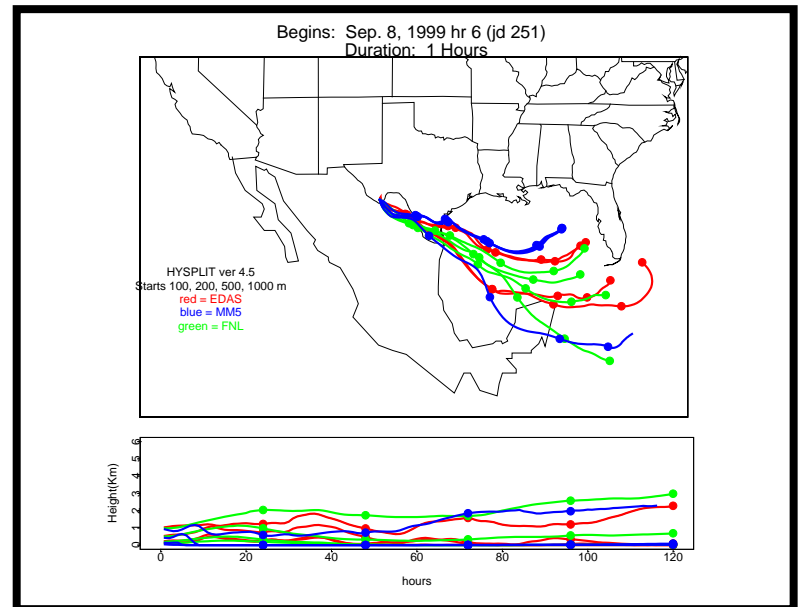

Begins: Sep. 10, 1999 hr 12 (jd 253)
Duration: 1 Hours

HYSPLIT ver 4.5
Starts 100, 200, 500, 1000 m
red = EDAS
blue = MMS
green = FNL

Begins: Sep. 10, 1999 hr 18 (jd 253)
Duration: 1 Hours

HYSPLIT ver 4.5
Starts 100, 200, 500, 1000 m
red = EDAS
blue = MMS
green = FNL