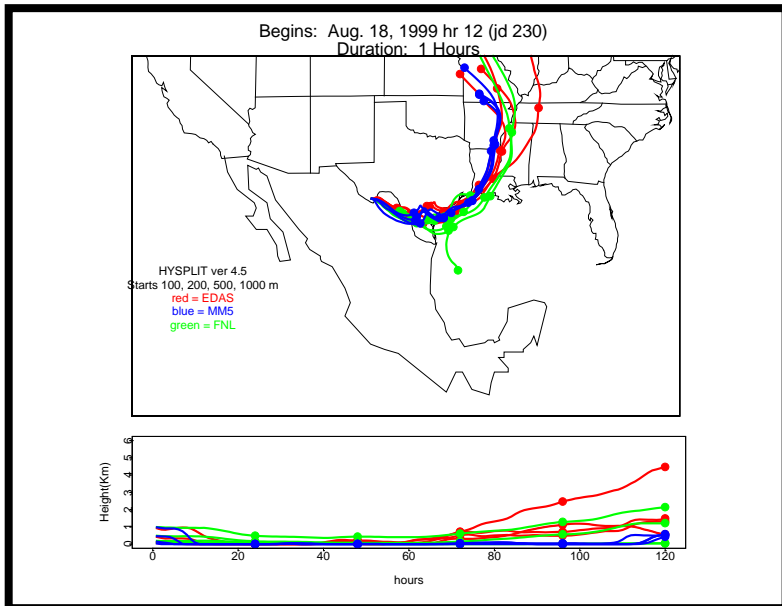

Begins: Aug. 16, 1999 hr 0 (jd 228)
Duration: 1 Hours

HYSPLIT ver 4.5
Starts 100, 200, 500, 1000 m
red = EDAS
blue = MMS
green = FNL

Begins: Aug. 16, 1999 hr 6 (jd 228)
Duration: 1 Hours

HYSPLIT ver 4.5
Starts 100, 200, 500, 1000 m
red = EDAS
blue = MMS
green = FNL