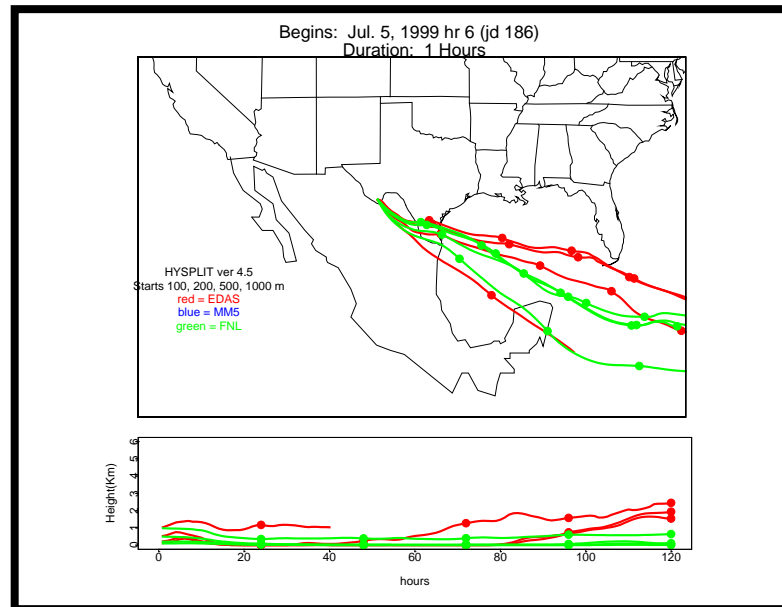

Appendix 4c. 5-day HYSPLIT Back Trajectories

Each page has a map for each of four evenly spaced hours (0, 6, 12, and 18 CST) during a single 24-hour particle sampling period (8am-8am). Red trajectories were generated with MM5 data, blue with EDAS, and green with FNL data. All were generated by HYSPLIT ver 4.5.