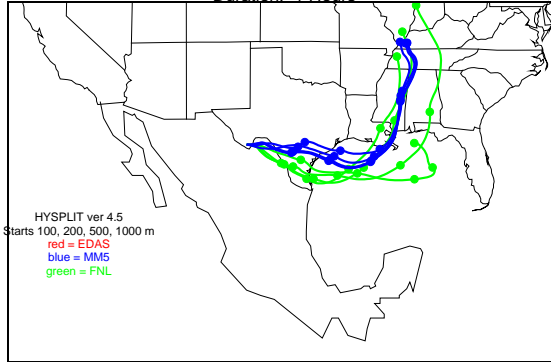

Begins: Oct. 4, 1999 hr 12 (jd 277)
Duration: 1 Hours

HYSPLIT ver 4.5
Starts 100, 200, 500, 1000 m
red = EDAS
blue = MMS
green = FNL