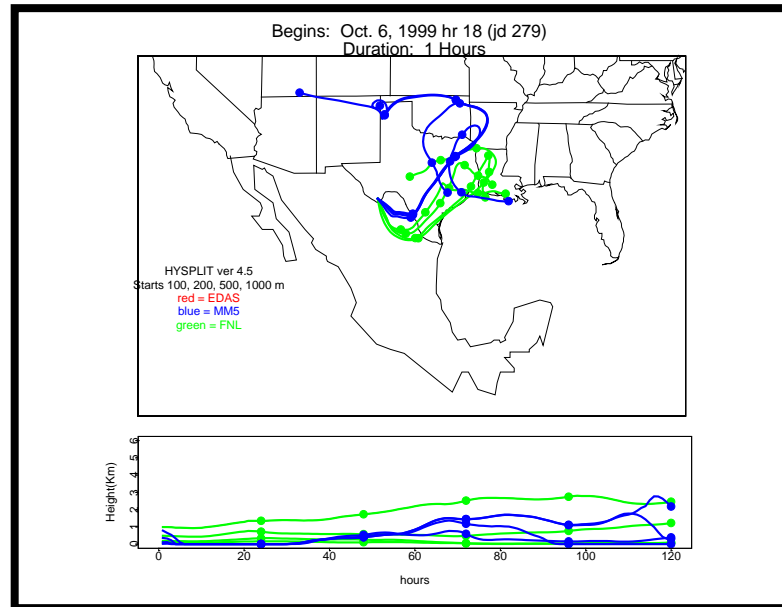

Begins: Oct. 5, 1999 hr 12 (jd 278)
Duration: 1 Hours

Begins: Oct. 5, 1999 hr 18 (jd 278)
Duration: 1 Hours

Begins: Oct. 6, 1999 hr 0 (jd 279)
Duration: 1 Hours

Begins: Oct. 6, 1999 hr 6 (jd 279)
Duration: 1 Hours