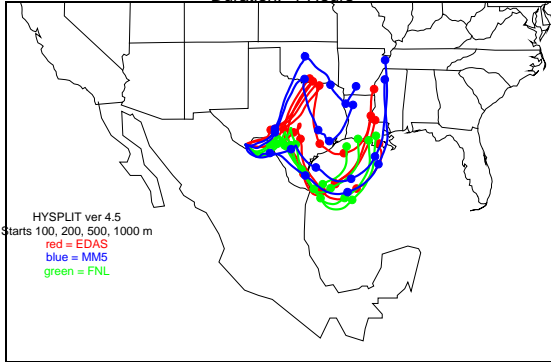

Begins: Sep. 14, 1999 hr 12 (jd 257)
Duration: 1 Hours

HYSPLIT ver 4.5
Starts 100, 200, 500, 1000 m
red = EDAS
blue = MMS
green = FNL