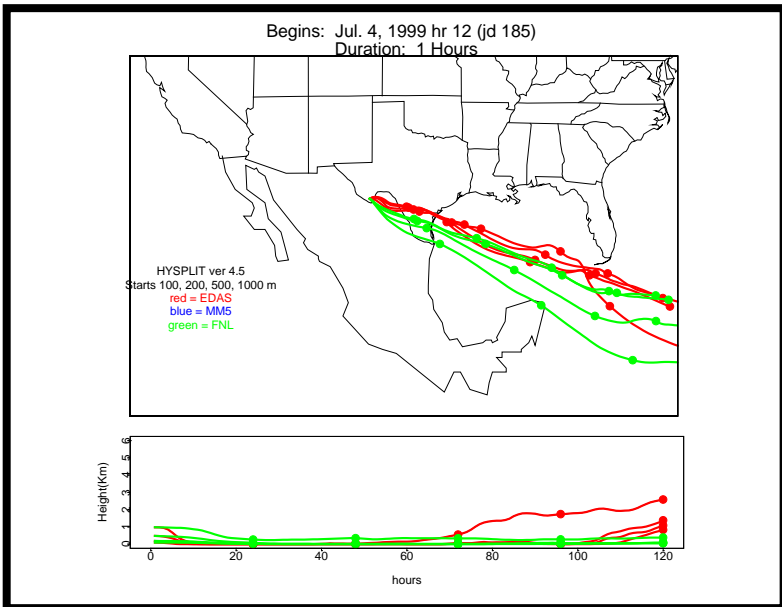

Appendix 4c. 5-day HYSPLIT Back Trajectories

Each page has a map for each of four evenly spaced hours (0, 6, 12, and 18 CST) during a single 24-hour particle sampling period (8am-8am). Red trajectories were generated with MM5 data, blue with EDAS, and green with FNL data. All were generated by HYSPLIT ver 4.5.