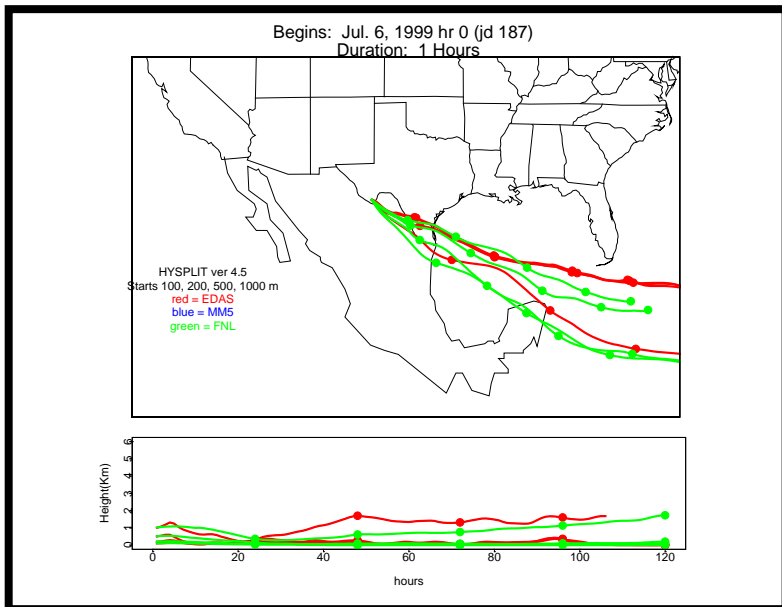

Appendix 4c. 5-day HYSPLIT Back Trajectories

Each page has a map for each of four evenly spaced hours (0, 6, 12, and 18 CST) during a single 24-hour particle sampling period (8am-8am). Red trajectories were generated with MM5 data, blue with EDAS, and green with FNL data. All were generated by HYSPLIT ver 4.5.