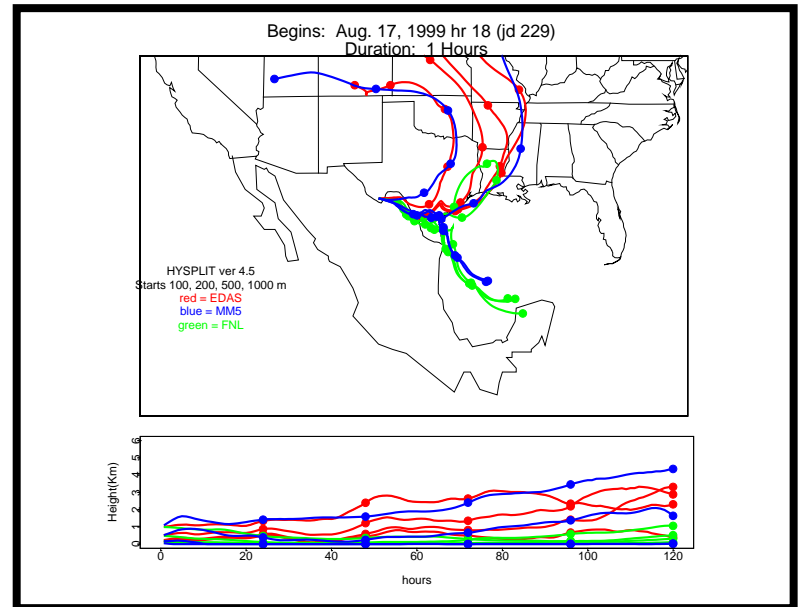

Begins: Aug. 16, 1999 hr 0 (jd 228)
Duration: 1 Hours

HYSPLIT ver 4.5
Starts 100, 200, 500, 1000 m
red = EDAS
blue = MMS
green = FNL

Begins: Aug. 16, 1999 hr 6 (jd 228)
Duration: 1 Hours

HYSPLIT ver 4.5
Starts 100, 200, 500, 1000 m
red = EDAS
blue = MMS
green = FNL