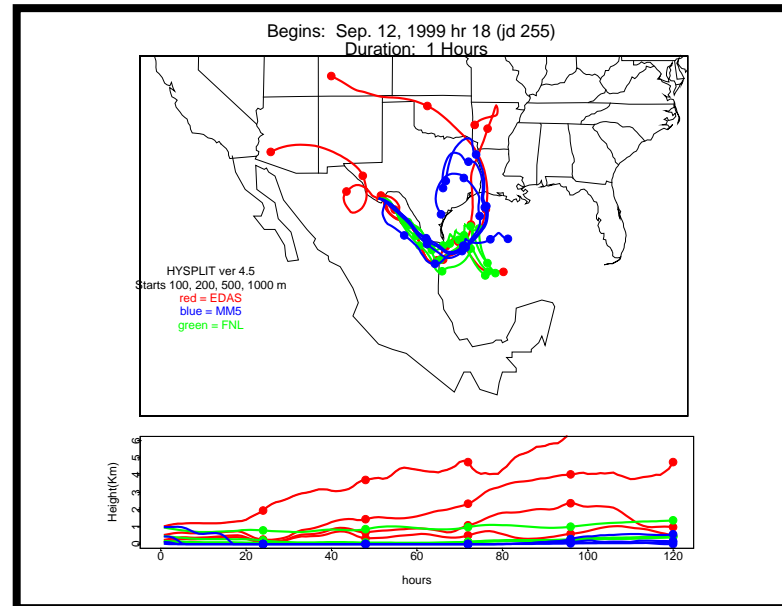

Begins: Sep. 11, 1999 hr 0 (jd 254)
Duration: 1 Hours

HYSPLIT ver 4.5
Starts 100, 200, 500, 1000 m
red = EDAS
blue = MMS
green = FNL

Begins: Sep. 11, 1999 hr 6 (jd 254)
Duration: 1 Hours

HYSPLIT ver 4.5
Starts 100, 200, 500, 1000 m
red = EDAS
blue = MMS
green = FNL