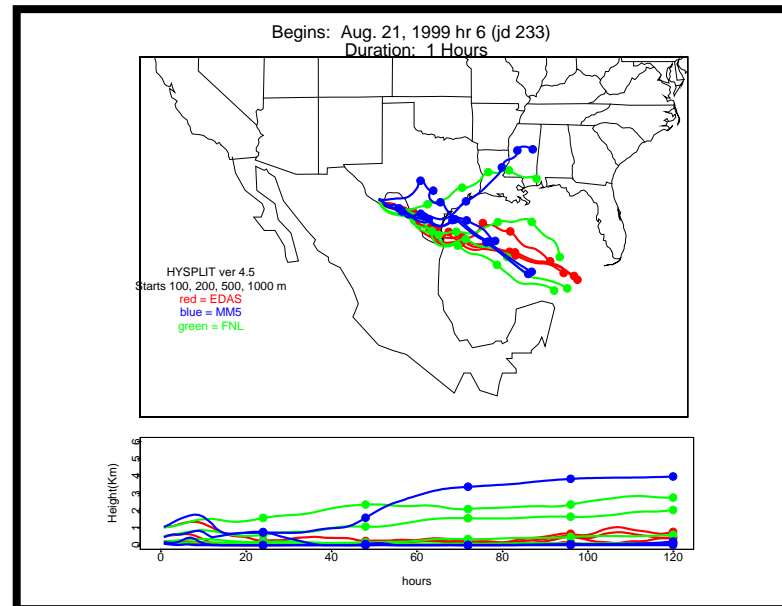

Begins: Aug. 16, 1999 hr 0 (jd 228)
Duration: 1 Hours

HYSPLIT ver 4.5
Starts 100, 200, 500, 1000 m
red = EDAS
blue = MMS
green = FNL

Begins: Aug. 16, 1999 hr 6 (jd 228)
Duration: 1 Hours

HYSPLIT ver 4.5
Starts 100, 200, 500, 1000 m
red = EDAS
blue = MMS
green = FNL