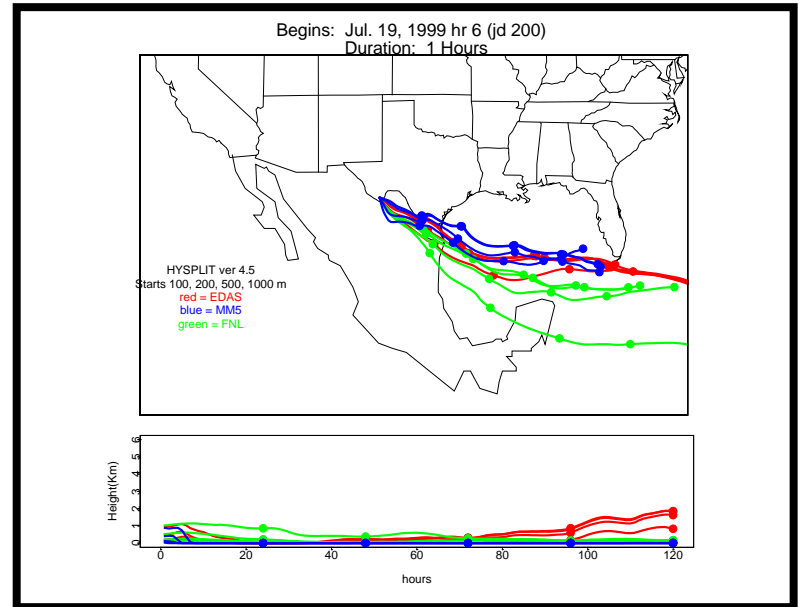

Begins: Jul. 17, 1999 hr 0 (jd 198)
Duration: 1 Hours

HYSPLIT ver 4.5
Starts 100, 200, 500, 1000 m
red = EDAS
blue = MMS
green = FNL

Begins: Jul. 17, 1999 hr 6 (jd 198)
Duration: 1 Hours

HYSPLIT ver 4.5
Starts 100, 200, 500, 1000 m
red = EDAS
blue = MMS
green = FNL