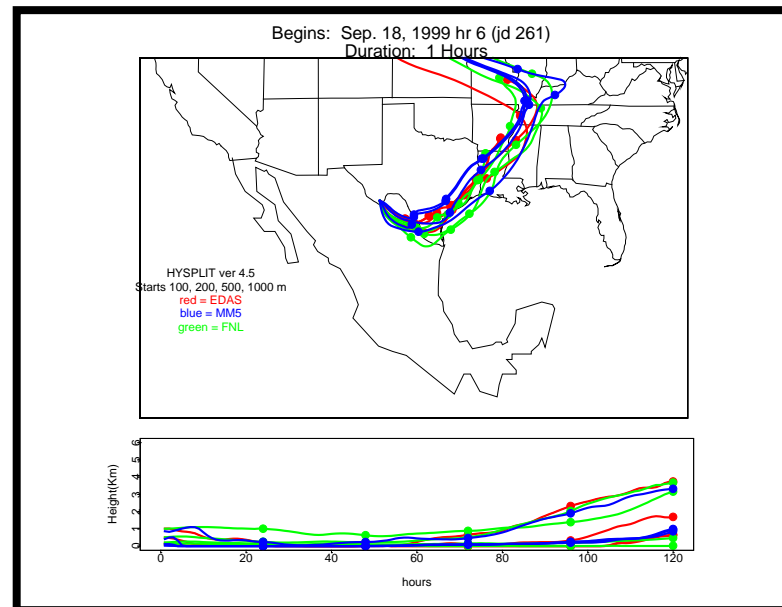

Begins: Sep. 17, 1999 hr 0 (jd 260)
Duration: 1 Hours

HYSPLIT ver 4.5
Starts 100, 200, 500, 1000 m
red = EDAS
blue = MMS
green = FNL

Begins: Sep. 17, 1999 hr 6 (jd 260)
Duration: 1 Hours

HYSPLIT ver 4.5
Starts 100, 200, 500, 1000 m
red = EDAS
blue = MMS
green = FNL