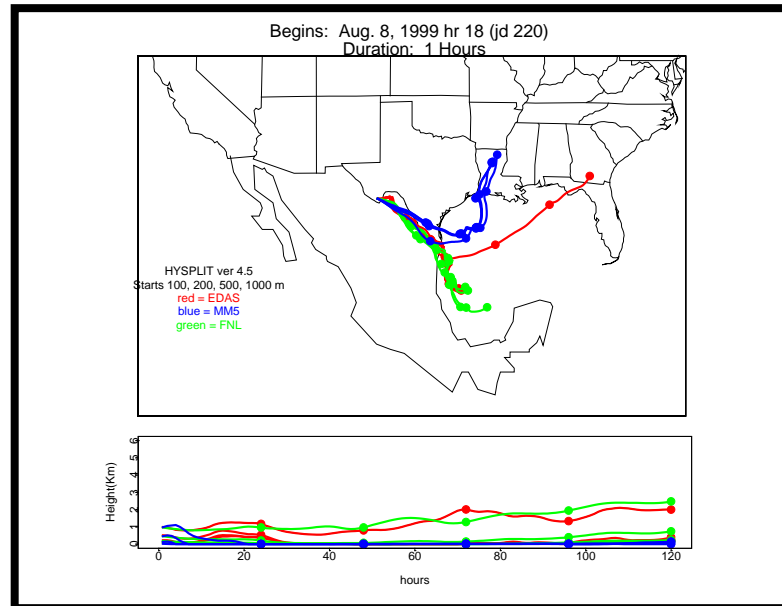

Begins: Aug. 7, 1999 hr 0 (jd 219)
Duration: 1 Hours

HYSPLIT ver 4.5
Starts 100, 200, 500, 1000 m
red = EDAS
blue = MMS
green = FNL

Begins: Aug. 7, 1999 hr 6 (jd 219)
Duration: 1 Hours

HYSPLIT ver 4.5
Starts 100, 200, 500, 1000 m
red = EDAS
blue = MMS
green = FNL