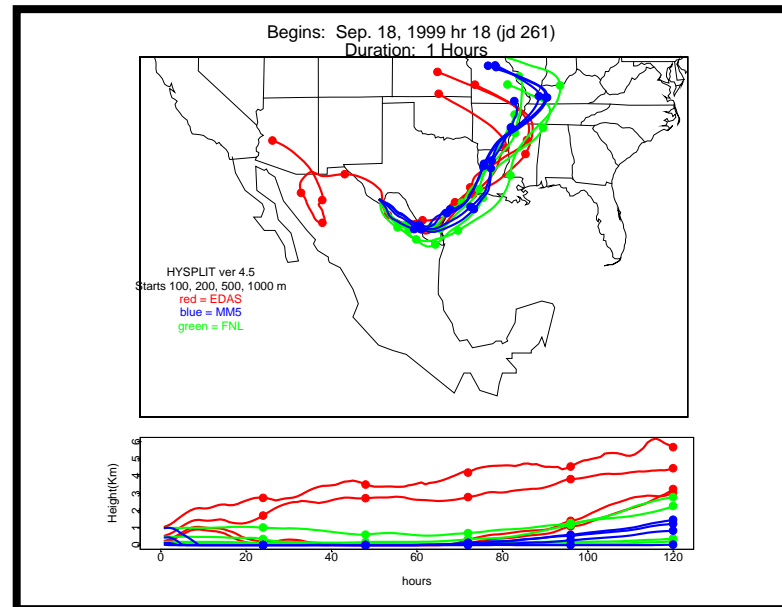

Begins: Sep. 17, 1999 hr 0 (jd 260)
Duration: 1 Hours

HYSPLIT ver 4.5
Starts 100, 200, 500, 1000 m
red = EDAS
blue = MMS
green = FNL

Begins: Sep. 17, 1999 hr 6 (jd 260)
Duration: 1 Hours

HYSPLIT ver 4.5
Starts 100, 200, 500, 1000 m
red = EDAS
blue = MMS
green = FNL