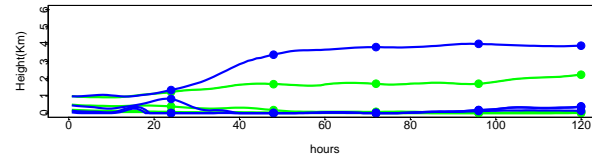

Begins: Oct. 15, 1999 hr 12 (jd 288)
Duration: 1 Hours

HYSPLIT ver 4.5
Starts 100, 200, 500, 1000 m
red = EDAS
blue = MMS
green = FNL

Begins: Oct. 15, 1999 hr 18 (jd 288)
Duration: 1 Hours

HYSPLIT ver 4.5
Starts 100, 200, 500, 1000 m
red = EDAS
blue = MMS
green = FNL