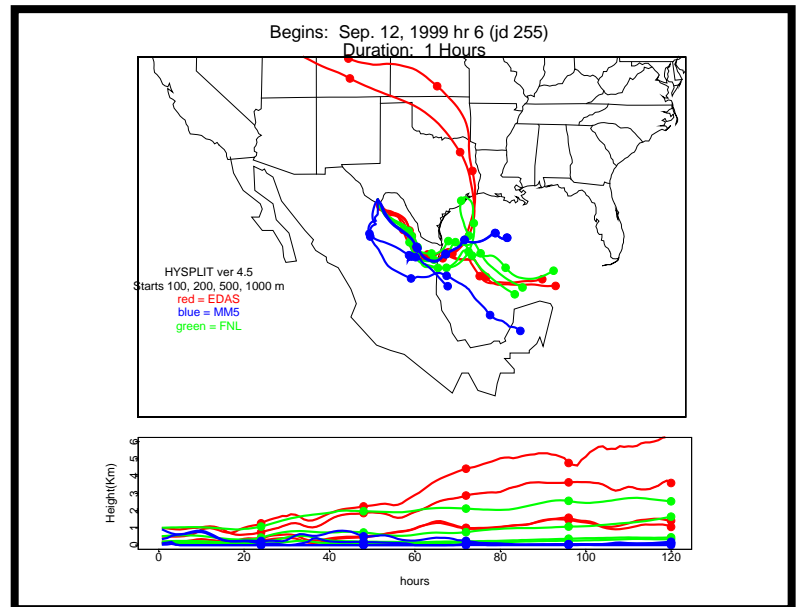

Begins: Sep. 11, 1999 hr 0 (jd 254)
Duration: 1 Hours

HYSPLIT ver 4.5
Starts 100, 200, 500, 1000 m
red = EDAS
blue = MMS
green = FNL

Begins: Sep. 11, 1999 hr 6 (jd 254)
Duration: 1 Hours

HYSPLIT ver 4.5
Starts 100, 200, 500, 1000 m
red = EDAS
blue = MMS
green = FNL