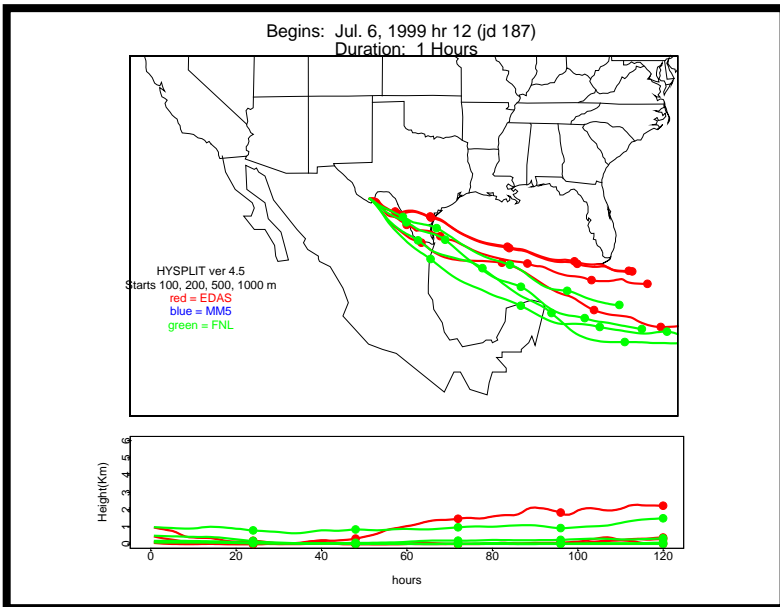

Appendix 4c. 5-day HYSPLIT Back Trajectories

Each page has a map for each of four evenly spaced hours (0, 6, 12, and 18 CST) during a single 24-hour particle sampling period (8am-8am). Red trajectories were generated with MM5 data, blue with EDAS, and green with FNL data. All were generated by HYSPLIT ver 4.5.