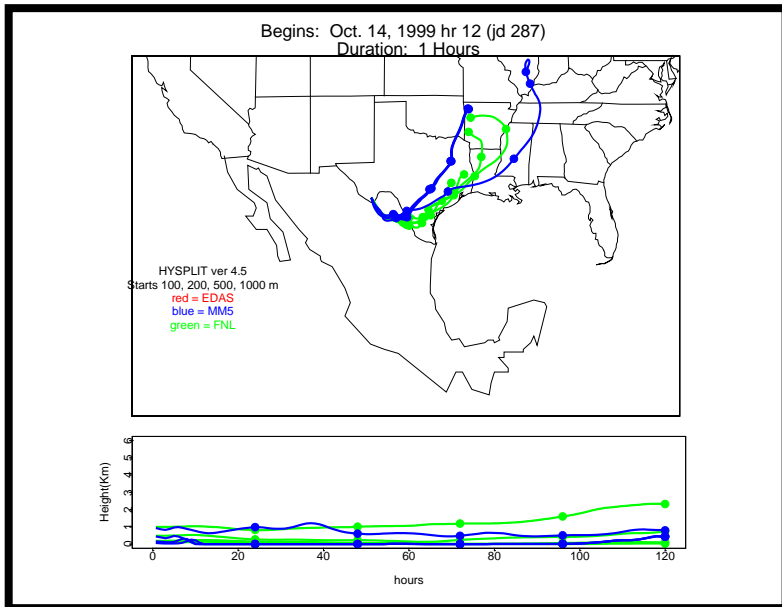

Begins: Oct. 5, 1999 hr 12 (jd 278)
Duration: 1 Hours

Begins: Oct. 5, 1999 hr 18 (jd 278)
Duration: 1 Hours

Begins: Oct. 6, 1999 hr 0 (jd 279)
Duration: 1 Hours

Begins: Oct. 6, 1999 hr 6 (jd 279)
Duration: 1 Hours