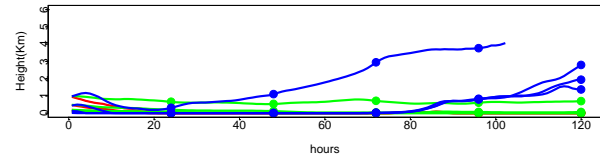

Begins: Sep. 16, 1999 hr 12 (jd 259)
Duration: 1 Hours

HYSPLIT ver 4.5
Starts 100, 200, 500, 1000 m
red = EDAS
blue = MMS
green = FNL

Begins: Sep. 16, 1999 hr 18 (jd 259)
Duration: 1 Hours

HYSPLIT ver 4.5
Starts 100, 200, 500, 1000 m
red = EDAS
blue = MMS
green = FNL