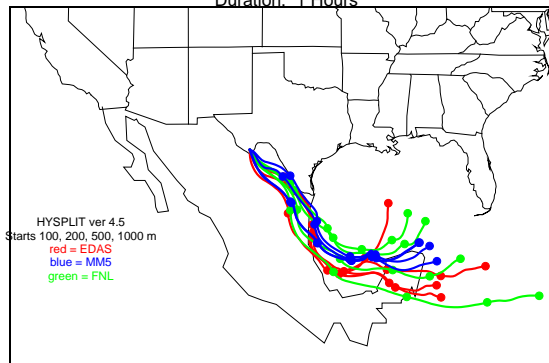

Begins: Jul. 28, 1999 hr 6 (jd 209)
Duration: 1 Hours

HYSPLIT ver 4.5
Starts 100, 200, 500, 1000 m
red = EDAS
blue = MMS
green = FNL