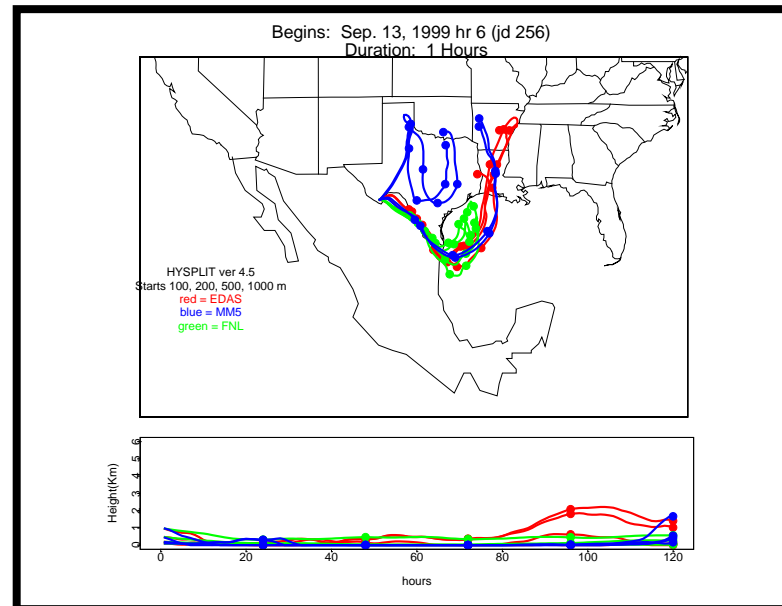

Begins: Sep. 11, 1999 hr 0 (jd 254)
Duration: 1 Hours

HYSPLIT ver 4.5
Starts 100, 200, 500, 1000 m
red = EDAS
blue = MMS
green = FNL

Begins: Sep. 11, 1999 hr 6 (jd 254)
Duration: 1 Hours

HYSPLIT ver 4.5
Starts 100, 200, 500, 1000 m
red = EDAS
blue = MMS
green = FNL