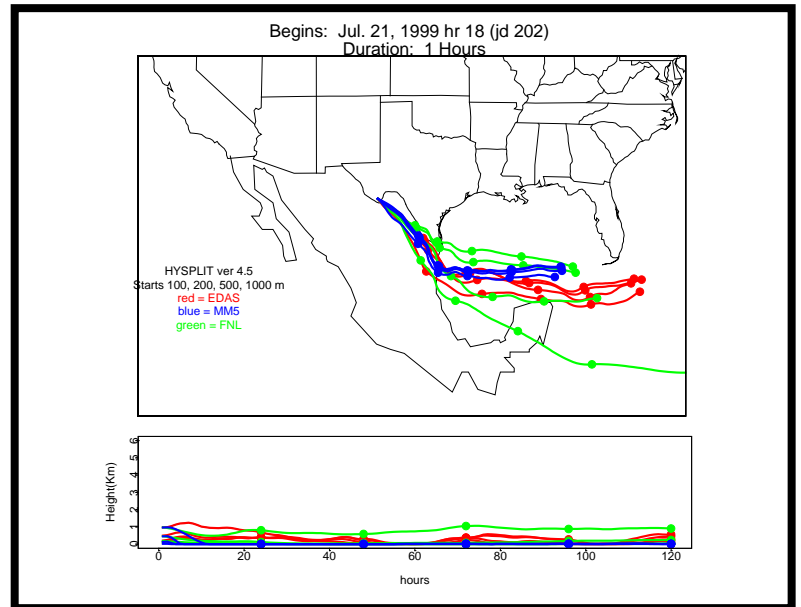

Begins: Jul. 17, 1999 hr 0 (jd 198)
Duration: 1 Hours

HYSPLIT ver 4.5
Starts 100, 200, 500, 1000 m
red = EDAS
blue = MMS
green = FNL

Begins: Jul. 17, 1999 hr 6 (jd 198)
Duration: 1 Hours

HYSPLIT ver 4.5
Starts 100, 200, 500, 1000 m
red = EDAS
blue = MMS
green = FNL