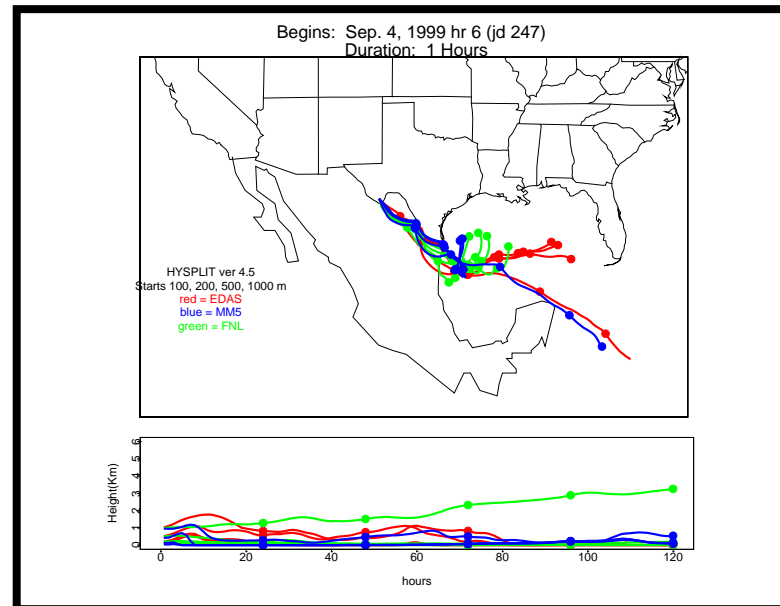

Begins: Sep. 3, 1999 hr 0 (jd 246)
Duration: 1 Hours

HYSPLIT ver 4.5
Starts 100, 200, 500, 1000 m
red = EDAS
blue = MMS
green = FNL

Begins: Sep. 3, 1999 hr 6 (jd 246)
Duration: 1 Hours

HYSPLIT ver 4.5
Starts 100, 200, 500, 1000 m
red = EDAS
blue = MMS
green = FNL