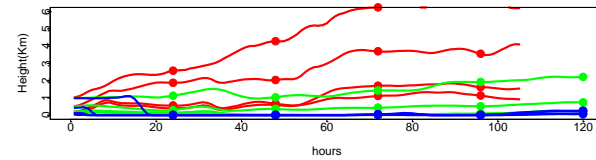

Begins: Sep. 3, 1999 hr 0 (jd 246)
Duration: 1 Hours

HYSPLIT ver 4.5
Starts 100, 200, 500, 1000 m
red = EDAS
blue = MMS
green = FNL

Begins: Sep. 3, 1999 hr 6 (jd 246)
Duration: 1 Hours

HYSPLIT ver 4.5
Starts 100, 200, 500, 1000 m
red = EDAS
blue = MMS
green = FNL