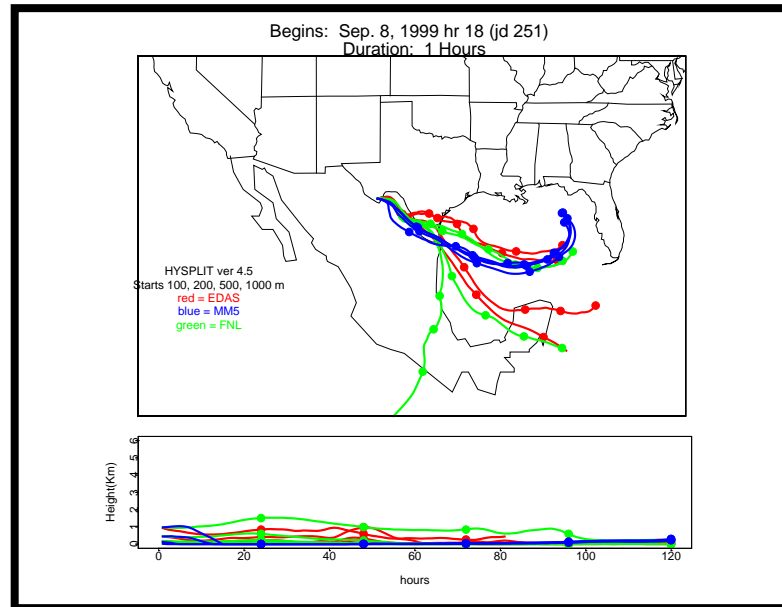

Begins: Sep. 10, 1999 hr 12 (jd 253)
Duration: 1 Hours

HYSPLIT ver 4.5
Starts 100, 200, 500, 1000 m
red = EDAS
blue = MMS
green = FNL

Begins: Sep. 10, 1999 hr 18 (jd 253)
Duration: 1 Hours

HYSPLIT ver 4.5
Starts 100, 200, 500, 1000 m
red = EDAS
blue = MMS
green = FNL