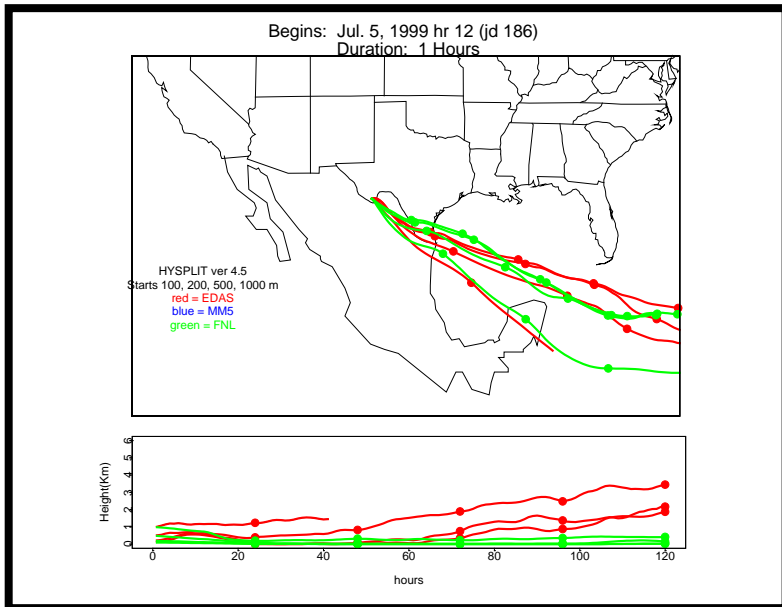

Appendix 4c. 5-day HYSPLIT Back Trajectories

Each page has a map for each of four evenly spaced hours (0, 6, 12, and 18 CST) during a single 24-hour particle sampling period (8am-8am). Red trajectories were generated with MM5 data, blue with EDAS, and green with FNL data. All were generated by HYSPLIT ver 4.5.