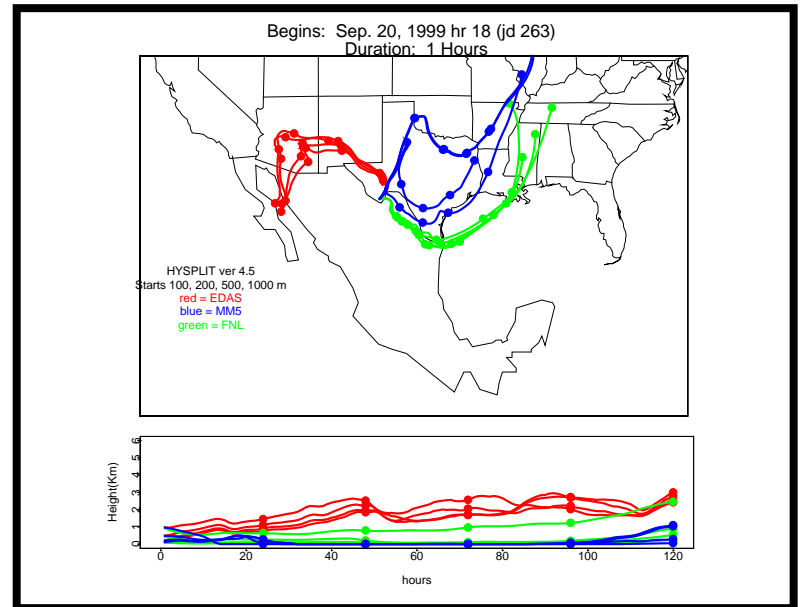

Begins: Sep. 17, 1999 hr 0 (jd 260)
Duration: 1 Hours

HYSPLIT ver 4.5
Starts 100, 200, 500, 1000 m
red = EDAS
blue = MMS
green = FNL

Begins: Sep. 17, 1999 hr 6 (jd 260)
Duration: 1 Hours

HYSPLIT ver 4.5
Starts 100, 200, 500, 1000 m
red = EDAS
blue = MMS
green = FNL