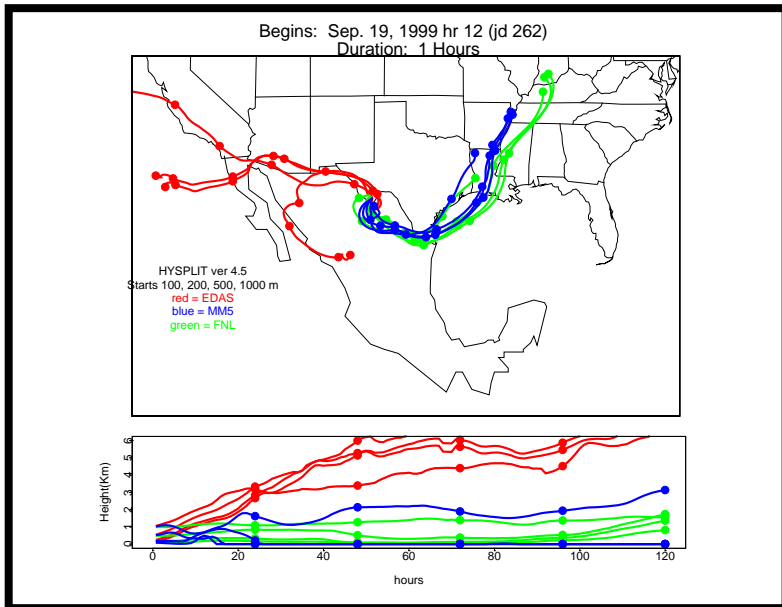

Begins: Sep. 17, 1999 hr 0 (jd 260)
Duration: 1 Hours

HYSPLIT ver 4.5
Starts 100, 200, 500, 1000 m
red = EDAS
blue = MMS
green = FNL

Begins: Sep. 17, 1999 hr 6 (jd 260)
Duration: 1 Hours

HYSPLIT ver 4.5
Starts 100, 200, 500, 1000 m
red = EDAS
blue = MMS
green = FNL