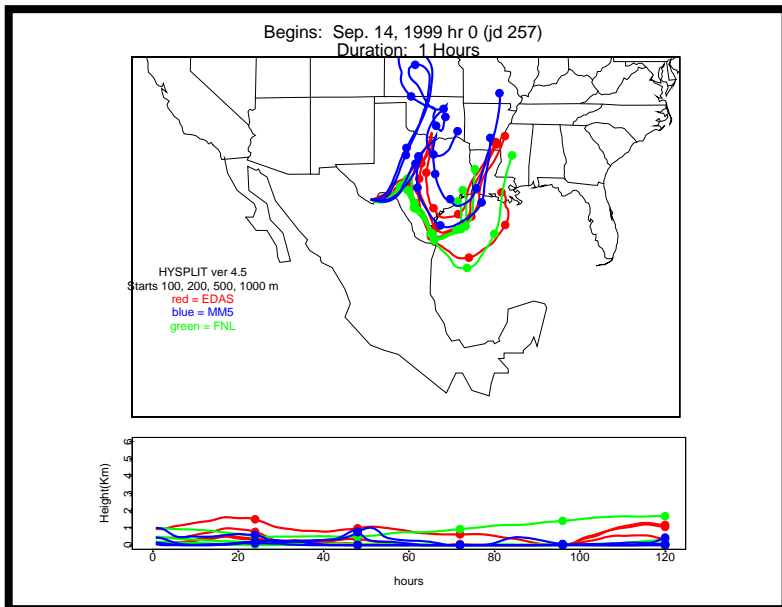

Begins: Sep. 11, 1999 hr 0 (jd 254)
Duration: 1 Hours

HYSPLIT ver 4.5
Starts 100, 200, 500, 1000 m
red = EDAS
blue = MMS
green = FNL

Begins: Sep. 11, 1999 hr 6 (jd 254)
Duration: 1 Hours

HYSPLIT ver 4.5
Starts 100, 200, 500, 1000 m
red = EDAS
blue = MMS
green = FNL