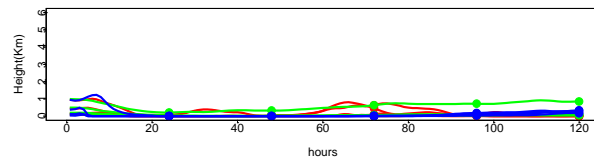

Begins: Aug. 2, 1999 hr 0 (jd 214)
Duration: 1 Hours

HYSPLIT ver 4.5
Starts 100, 200, 500, 1000 m
red = EDAS
blue = MMS
green = FNL

Begins: Aug. 2, 1999 hr 6 (jd 214)
Duration: 1 Hours

HYSPLIT ver 4.5
Starts 100, 200, 500, 1000 m
red = EDAS
blue = MMS
green = FNL