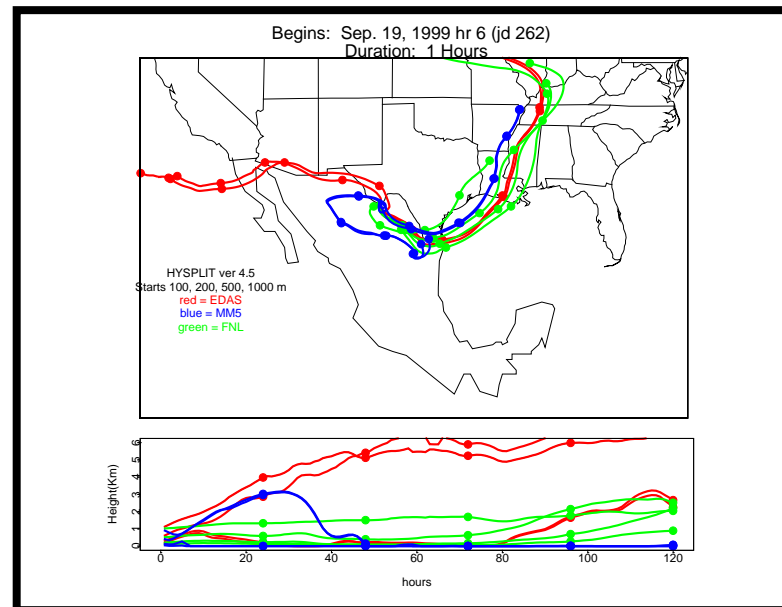

Begins: Sep. 17, 1999 hr 0 (jd 260)
Duration: 1 Hours

HYSPLIT ver 4.5
Starts 100, 200, 500, 1000 m
red = EDAS
blue = MMS
green = FNL

Begins: Sep. 17, 1999 hr 6 (jd 260)
Duration: 1 Hours

HYSPLIT ver 4.5
Starts 100, 200, 500, 1000 m
red = EDAS
blue = MMS
green = FNL