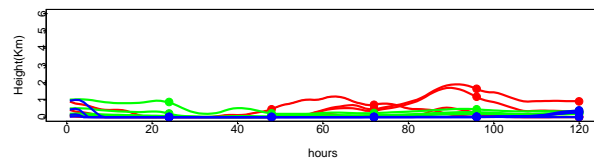

Begins: Aug. 1, 1999 hr 12 (jd 213)
Duration: 1 Hours

HYSPLIT ver 4.5
Starts 100, 200, 500, 1000 m
red = EDAS
blue = MMS
green = FNL

Begins: Aug. 1, 1999 hr 18 (jd 213)
Duration: 1 Hours

HYSPLIT ver 4.5
Starts 100, 200, 500, 1000 m
red = EDAS
blue = MMS
green = FNL