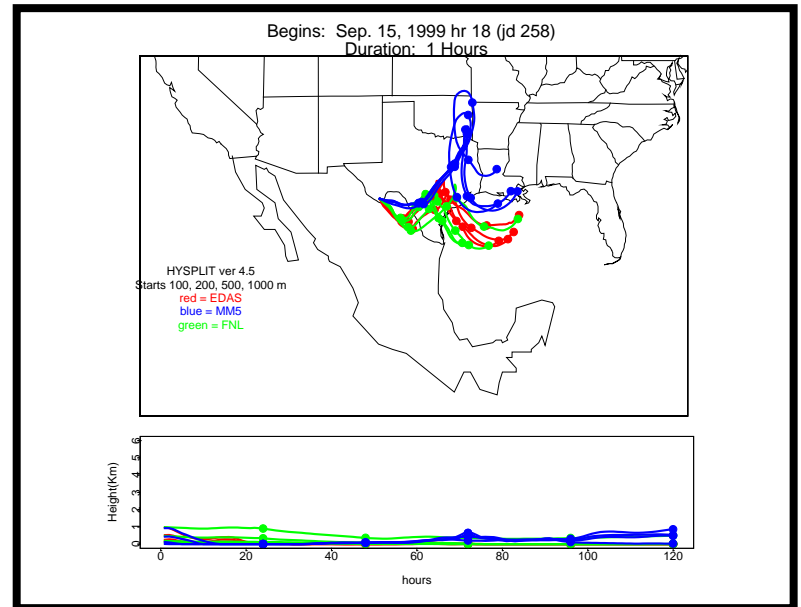

Begins: Sep. 15, 1999 hr 0 (jd 258)
Duration: 1 Hours

HYSPLIT ver 4.5
Starts 100, 200, 500, 1000 m
red = EDAS
blue = MMS
green = FNL

Begins: Sep. 15, 1999 hr 6 (jd 258)
Duration: 1 Hours

HYSPLIT ver 4.5
Starts 100, 200, 500, 1000 m
red = EDAS
blue = MMS
green = FNL