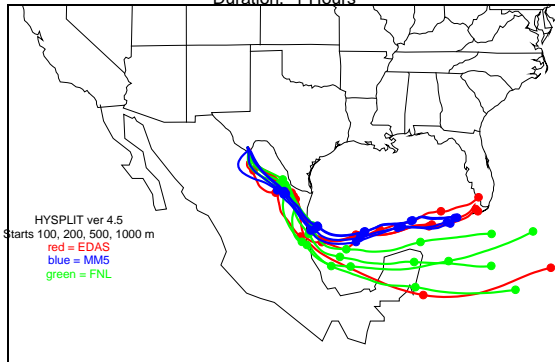

Begins: Jul. 16, 1999 hr 0 (jd 197)
Duration: 1 Hours

HYSPLIT ver 4.5
Starts 100, 200, 500, 1000 m
red = EDAS
blue = MMS
green = FNL

Begins: Jul. 16, 1999 hr 6 (jd 197)
Duration: 1 Hours

HYSPLIT ver 4.5
Starts 100, 200, 500, 1000 m
red = EDAS
blue = MMS
green = FNL

Begins: Jul. 16, 1999 hr 12 (jd 197)
Duration: 1 Hours

HYSPLIT ver 4.5
Starts 100, 200, 500, 1000 m
red = EDAS
blue = MMS
green = FNL

Begins: Jul. 16, 1999 hr 18 (jd 197)
Duration: 1 Hours

HYSPLIT ver 4.5
Starts 100, 200, 500, 1000 m
red = EDAS
blue = MMS
green = FNL