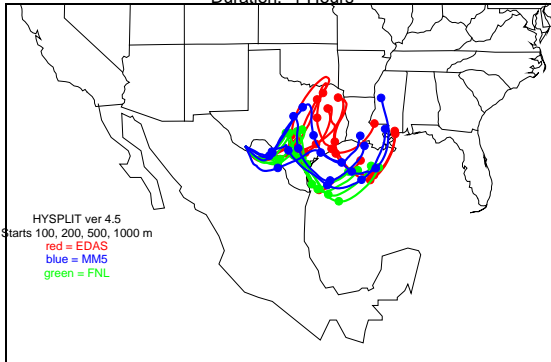

Begins: Sep. 15, 1999 hr 0 (jd 258)
Duration: 1 Hours

HYSPLIT ver 4.5
Starts 100, 200, 500, 1000 m
red = EDAS
blue = MMS
green = FNL