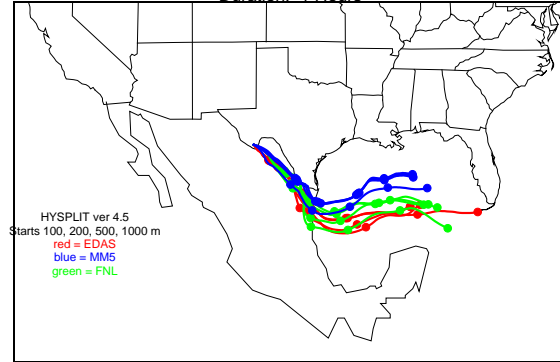

Begins: Jul. 17, 1999 hr 0 (jd 198)
Duration: 1 Hours

HYSPLIT ver 4.5
Starts 100, 200, 500, 1000 m
red = EDAS
blue = MMS
green = FNL

Begins: Jul. 17, 1999 hr 6 (jd 198)
Duration: 1 Hours

HYSPLIT ver 4.5
Starts 100, 200, 500, 1000 m
red = EDAS
blue = MMS
green = FNL

Begins: Jul. 25, 1999 hr 12 (jd 206)
Duration: 1 Hours

HYSPLIT ver 4.5
Starts 100, 200, 500, 1000 m
red = EDAS
blue = MMS
green = FNL

Begins: Jul. 25, 1999 hr 18 (jd 206)
Duration: 1 Hours

HYSPLIT ver 4.5
Starts 100, 200, 500, 1000 m
red = EDAS
blue = MMS
green = FNL