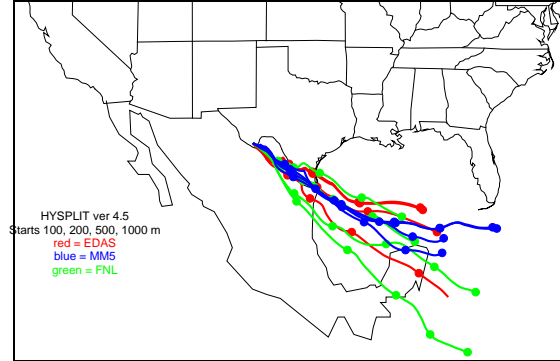

Begins: Aug. 27, 1999 hr 18 (jd 239)
Duration: 1 Hours

HYSPLIT ver 4.5
Starts 100, 200, 500, 1000 m
red = EDAS
blue = MMS
green = FNL