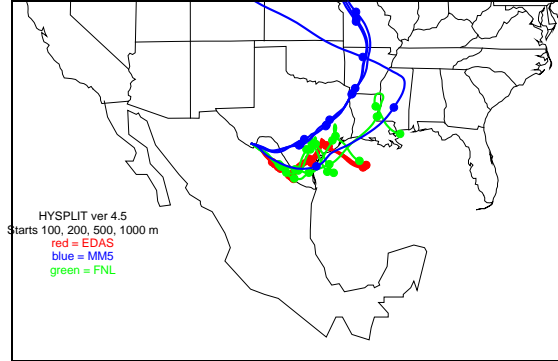

Begins: Sep. 16, 1999 hr 18 (jd 259)
Duration: 1 Hours

HYSPLIT ver 4.5
Starts 100, 200, 500, 1000 m
red = EDAS
blue = MMS
green = FNL