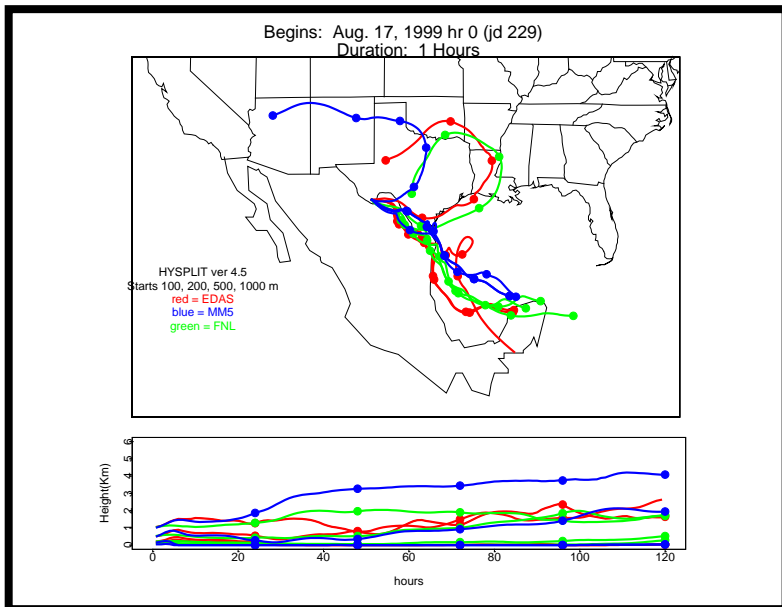

Begins: Aug. 16, 1999 hr 0 (jd 228)
Duration: 1 Hours

HYSPLIT ver 4.5
Starts 100, 200, 500, 1000 m
red = EDAS
blue = MMS
green = FNL

Begins: Aug. 16, 1999 hr 6 (jd 228)
Duration: 1 Hours

HYSPLIT ver 4.5
Starts 100, 200, 500, 1000 m
red = EDAS
blue = MMS
green = FNL