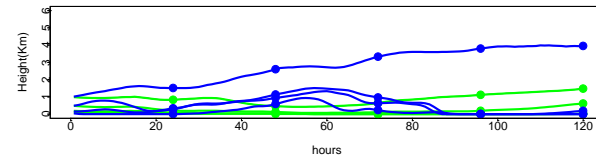

Begins: Oct. 5, 1999 hr 18 (jd 278)
Duration: 1 Hours