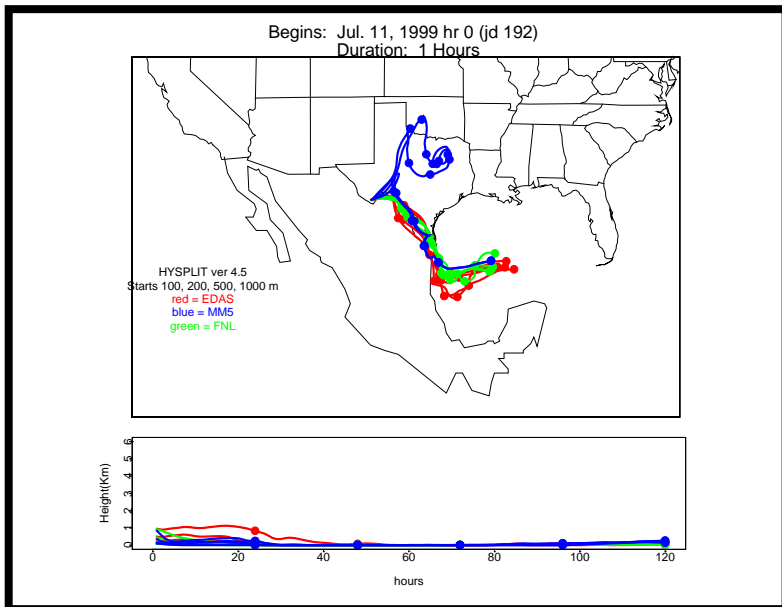

Begins: Jul. 10, 1999 hr 0 (jd 191)
Duration: 1 Hours

HYSPLIT ver 4.5
Starts 100, 200, 500, 1000 m
red = EDAS
blue = MMS
green = FNL

Begins: Jul. 10, 1999 hr 6 (jd 191)
Duration: 1 Hours

HYSPLIT ver 4.5
Starts 100, 200, 500, 1000 m
red = EDAS
blue = MMS
green = FNL