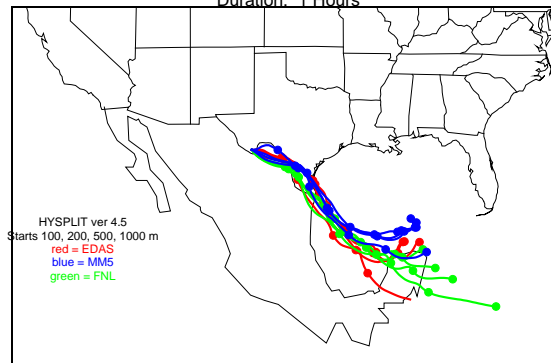

Begins: Aug. 3, 1999 hr 6 (jd 215)
Duration: 1 Hours

HYSPLIT ver 4.5
Starts 100, 200, 500, 1000 m
red = EDAS
blue = MMS
green = FNL