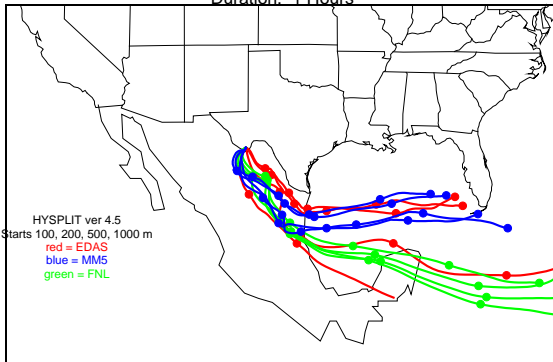

Begins: Jul. 14, 1999 hr 0 (jd 195)
Duration: 1 Hours

HYSPLIT ver 4.5
Starts 100, 200, 500, 1000 m
red = EDAS
blue = MMS
green = FNL

Begins: Jul. 14, 1999 hr 6 (jd 195)
Duration: 1 Hours

HYSPLIT ver 4.5
Starts 100, 200, 500, 1000 m
red = EDAS
blue = MMS
green = FNL

Begins: Jul. 15, 1999 hr 12 (jd 196)
Duration: 1 Hours

HYSPLIT ver 4.5
Starts 100, 200, 500, 1000 m
red = EDAS
blue = MMS
green = FNL

Begins: Jul. 15, 1999 hr 18 (jd 196)
Duration: 1 Hours

HYSPLIT ver 4.5
Starts 100, 200, 500, 1000 m
red = EDAS
blue = MMS
green = FNL