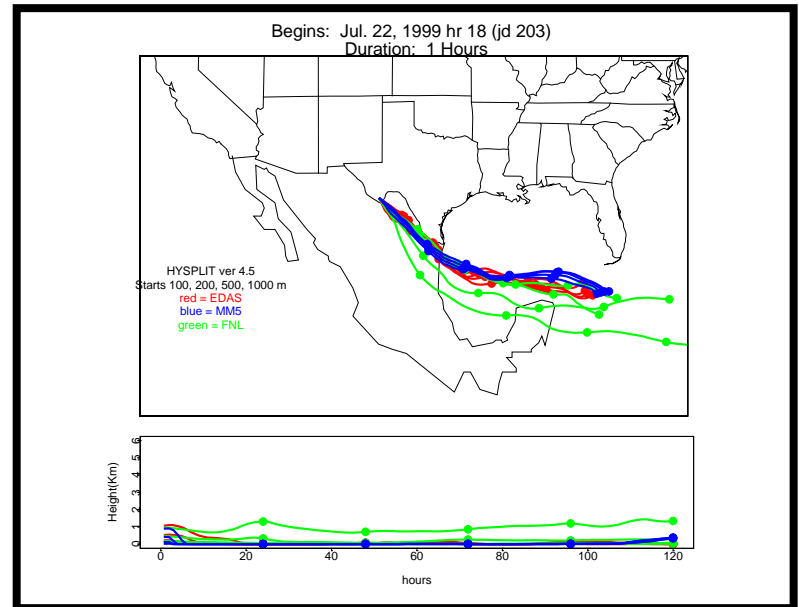

Begins: Jul. 17, 1999 hr 0 (jd 198)
Duration: 1 Hours

HYSPLIT ver 4.5
Starts 100, 200, 500, 1000 m
red = EDAS
blue = MMS
green = FNL

Begins: Jul. 17, 1999 hr 6 (jd 198)
Duration: 1 Hours

HYSPLIT ver 4.5
Starts 100, 200, 500, 1000 m
red = EDAS
blue = MMS
green = FNL