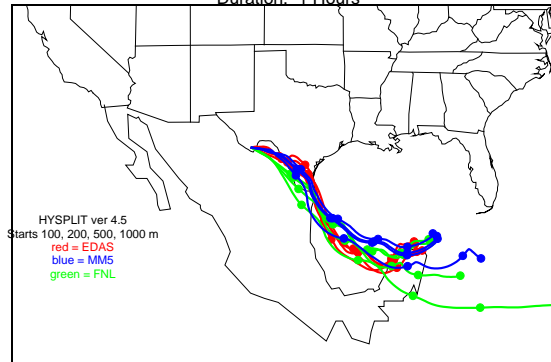

Begins: Aug. 2, 1999 hr 18 (jd 214)
Duration: 1 Hours

HYSPLIT ver 4.5
Starts 100, 200, 500, 1000 m
red = EDAS
blue = MMS
green = FNL