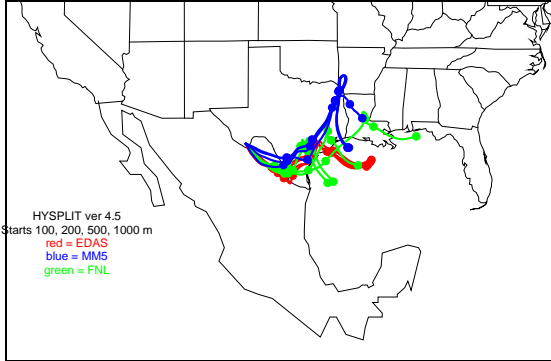

Begins: Sep. 16, 1999 hr 12 (jd 259)
Duration: 1 Hours

HYSPLIT ver 4.5
Starts 100, 200, 500, 1000 m
red = EDAS
blue = MMS
green = FNL