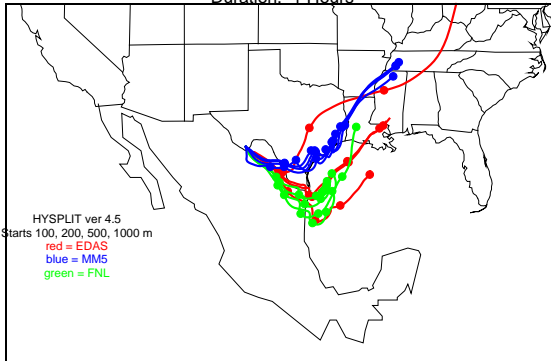

Begins: Sep. 3, 1999 hr 0 (jd 246)
Duration: 1 Hours

HYSPLIT ver 4.5
Starts 100, 200, 500, 1000 m
red = EDAS
blue = MMS
green = FNL