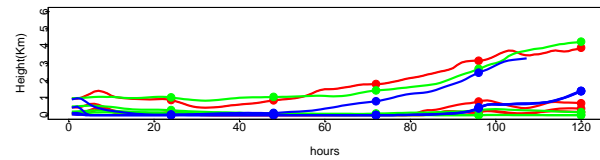

Begins: Sep. 17, 1999 hr 0 (jd 260)
Duration: 1 Hours

HYSPLIT ver 4.5
Starts 100, 200, 500, 1000 m
red = EDAS
blue = MMS
green = FNL

Begins: Sep. 17, 1999 hr 6 (jd 260)
Duration: 1 Hours

HYSPLIT ver 4.5
Starts 100, 200, 500, 1000 m
red = EDAS
blue = MMS
green = FNL