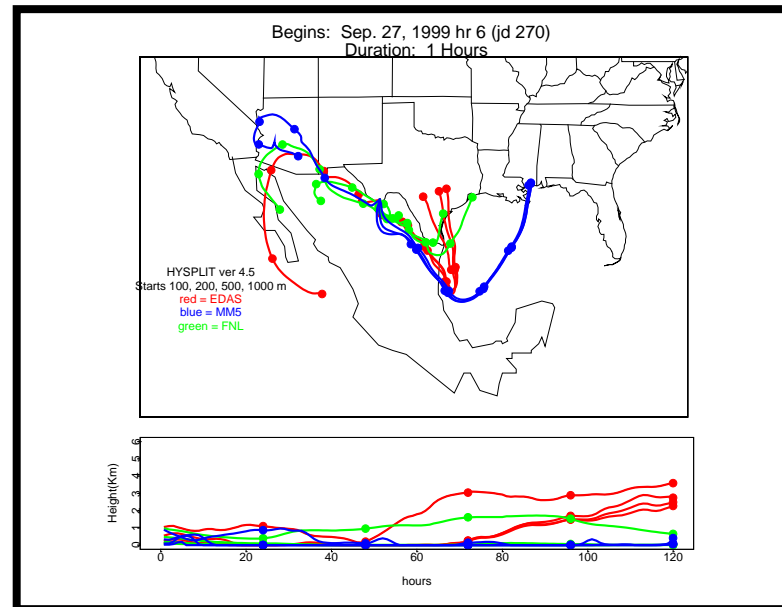

Begins: Sep. 17, 1999 hr 0 (jd 260)
Duration: 1 Hours

HYSPLIT ver 4.5
Starts 100, 200, 500, 1000 m
red = EDAS
blue = MMS
green = FNL

Begins: Sep. 17, 1999 hr 6 (jd 260)
Duration: 1 Hours

HYSPLIT ver 4.5
Starts 100, 200, 500, 1000 m
red = EDAS
blue = MMS
green = FNL