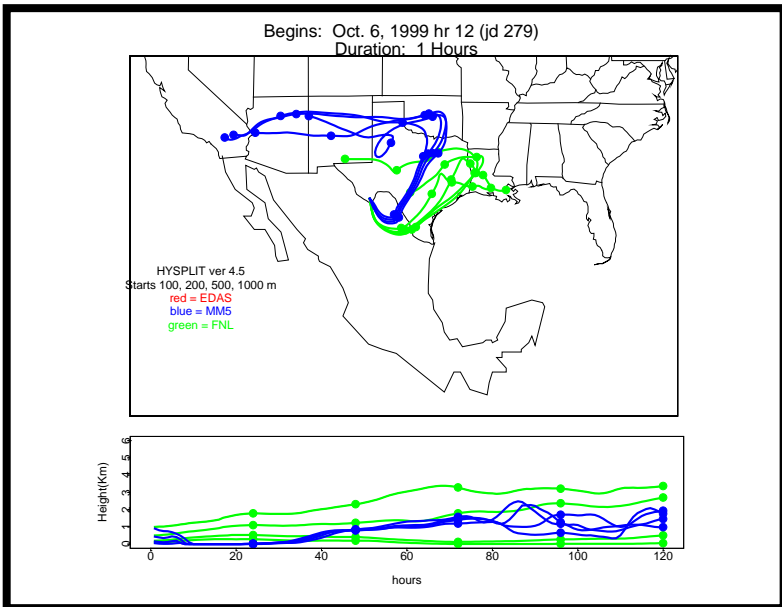

Begins: Oct. 5, 1999 hr 12 (jd 278)
Duration: 1 Hours

Begins: Oct. 5, 1999 hr 18 (jd 278)
Duration: 1 Hours

Begins: Oct. 6, 1999 hr 0 (jd 279)
Duration: 1 Hours

Begins: Oct. 6, 1999 hr 6 (jd 279)
Duration: 1 Hours