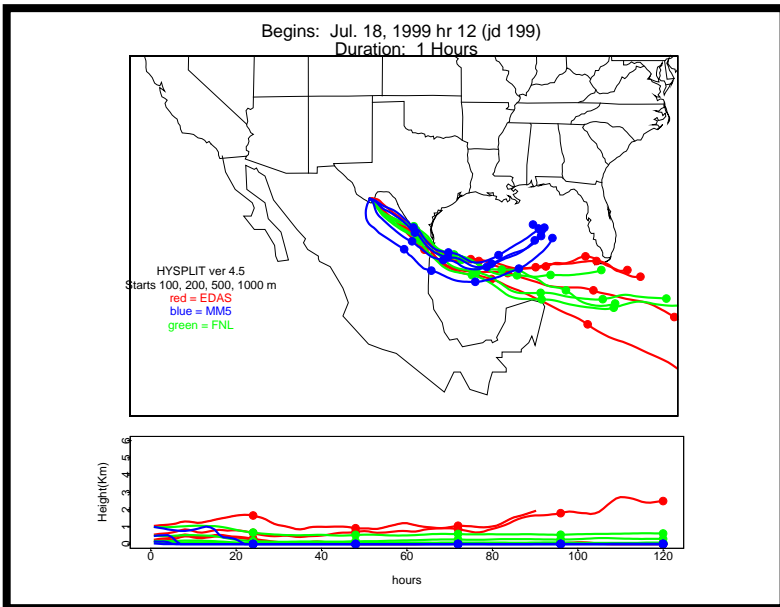

Begins: Jul. 17, 1999 hr 0 (jd 198)
Duration: 1 Hours

HYSPLIT ver 4.5
Starts 100, 200, 500, 1000 m
red = EDAS
blue = MMS
green = FNL

Begins: Jul. 17, 1999 hr 6 (jd 198)
Duration: 1 Hours

HYSPLIT ver 4.5
Starts 100, 200, 500, 1000 m
red = EDAS
blue = MMS
green = FNL