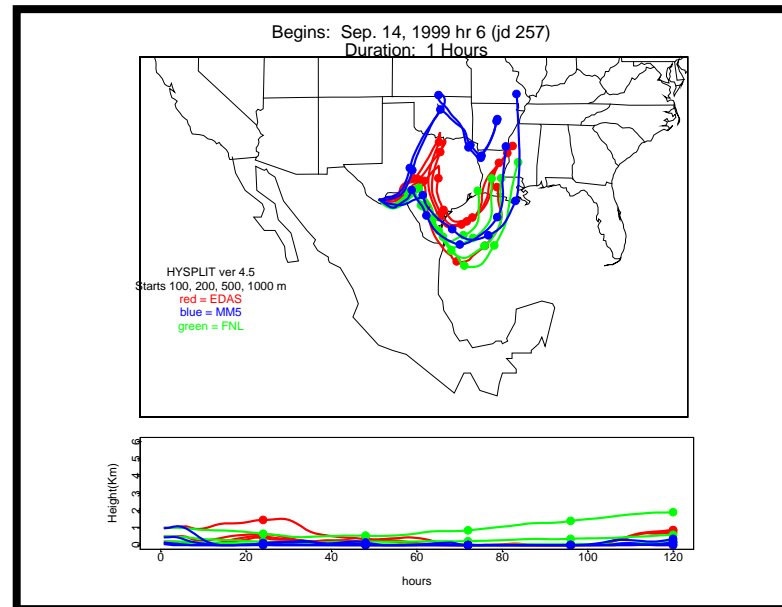

Begins: Sep. 11, 1999 hr 0 (jd 254)
Duration: 1 Hours

HYSPLIT ver 4.5
Starts 100, 200, 500, 1000 m
red = EDAS
blue = MMS
green = FNL

Begins: Sep. 11, 1999 hr 6 (jd 254)
Duration: 1 Hours

HYSPLIT ver 4.5
Starts 100, 200, 500, 1000 m
red = EDAS
blue = MMS
green = FNL