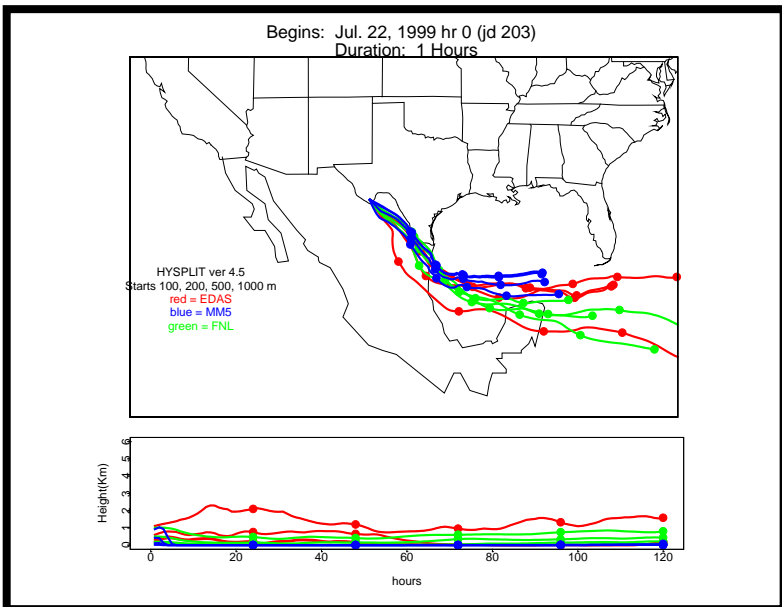

Begins: Jul. 17, 1999 hr 0 (jd 198)
Duration: 1 Hours

HYSPLIT ver 4.5
Starts 100, 200, 500, 1000 m
red = EDAS
blue = MMS
green = FNL

Begins: Jul. 17, 1999 hr 6 (jd 198)
Duration: 1 Hours

HYSPLIT ver 4.5
Starts 100, 200, 500, 1000 m
red = EDAS
blue = MMS
green = FNL