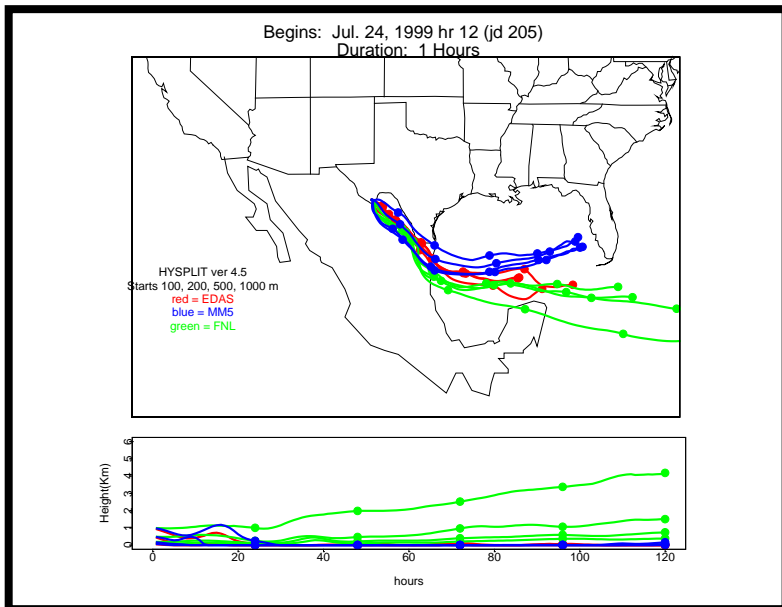

Begins: Jul. 17, 1999 hr 0 (jd 198)
Duration: 1 Hours

HYSPLIT ver 4.5
Starts 100, 200, 500, 1000 m
red = EDAS
blue = MMS
green = FNL

Begins: Jul. 17, 1999 hr 6 (jd 198)
Duration: 1 Hours

HYSPLIT ver 4.5
Starts 100, 200, 500, 1000 m
red = EDAS
blue = MMS
green = FNL