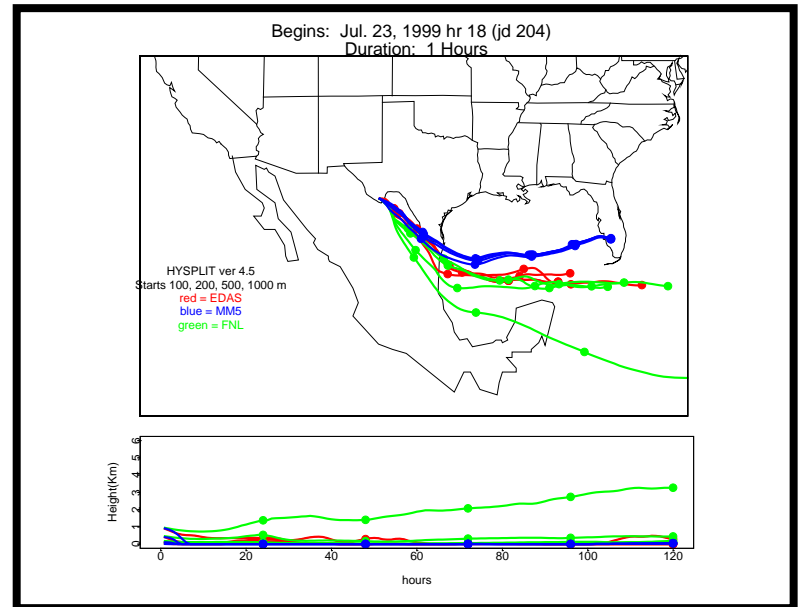

Begins: Jul. 17, 1999 hr 0 (jd 198)
Duration: 1 Hours

HYSPLIT ver 4.5
Starts 100, 200, 500, 1000 m
red = EDAS
blue = MMS
green = FNL

Begins: Jul. 17, 1999 hr 6 (jd 198)
Duration: 1 Hours

HYSPLIT ver 4.5
Starts 100, 200, 500, 1000 m
red = EDAS
blue = MMS
green = FNL