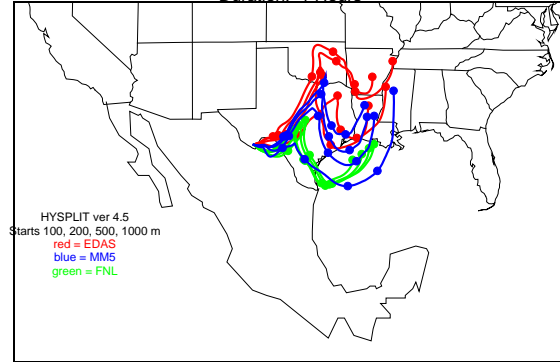

Begins: Sep. 14, 1999 hr 18 (jd 257)
Duration: 1 Hours

HYSPLIT ver 4.5
Starts 100, 200, 500, 1000 m
red = EDAS
blue = MMS
green = FNL