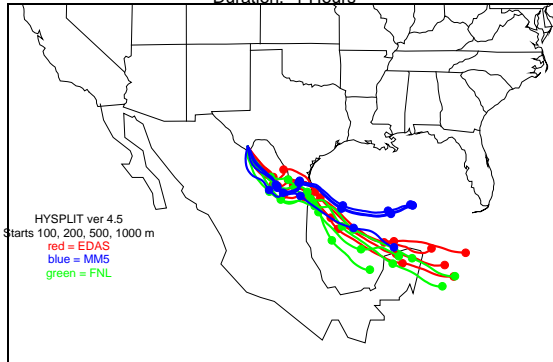

Begins: Sep. 11, 1999 hr 0 (jd 254)
Duration: 1 Hours

HYSPLIT ver 4.5
Starts 100, 200, 500, 1000 m
red = EDAS
blue = MMS
green = FNL