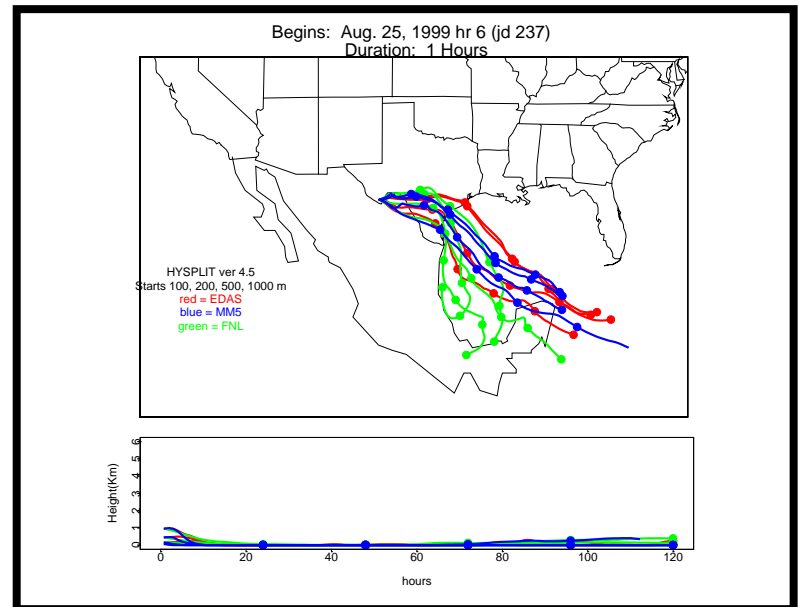

Begins: Aug. 16, 1999 hr 0 (jd 228)
Duration: 1 Hours

HYSPLIT ver 4.5
Starts 100, 200, 500, 1000 m
red = EDAS
blue = MMS
green = FNL

Begins: Aug. 16, 1999 hr 6 (jd 228)
Duration: 1 Hours

HYSPLIT ver 4.5
Starts 100, 200, 500, 1000 m
red = EDAS
blue = MMS
green = FNL