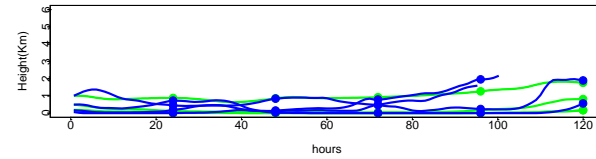

Begins: Oct. 4, 1999 hr 12 (jd 277)
Duration: 1 Hours

HYSPLIT ver 4.5
Starts 100, 200, 500, 1000 m
red = EDAS
blue = MMS
green = FNL

Begins: Oct. 4, 1999 hr 18 (jd 277)
Duration: 1 Hours

HYSPLIT ver 4.5
Starts 100, 200, 500, 1000 m
red = EDAS
blue = MMS
green = FNL