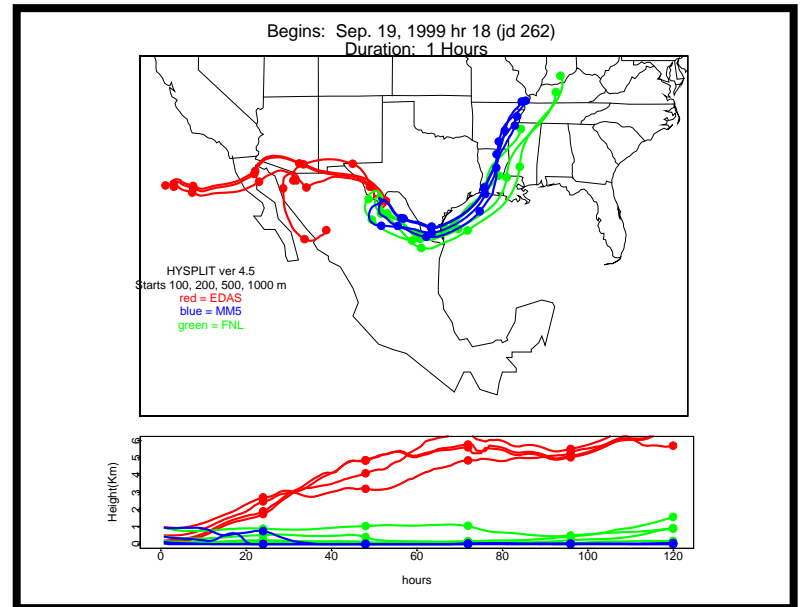

Begins: Sep. 17, 1999 hr 0 (jd 260)
Duration: 1 Hours

HYSPLIT ver 4.5
Starts 100, 200, 500, 1000 m
red = EDAS
blue = MMS
green = FNL

Begins: Sep. 17, 1999 hr 6 (jd 260)
Duration: 1 Hours

HYSPLIT ver 4.5
Starts 100, 200, 500, 1000 m
red = EDAS
blue = MMS
green = FNL