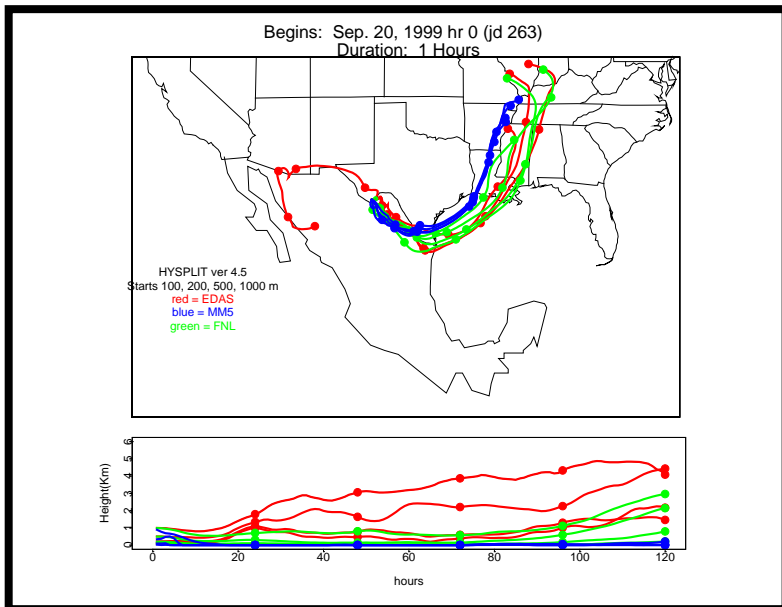

Begins: Sep. 17, 1999 hr 0 (jd 260)
Duration: 1 Hours

HYSPLIT ver 4.5
Starts 100, 200, 500, 1000 m
red = EDAS
blue = MMS
green = FNL

Begins: Sep. 17, 1999 hr 6 (jd 260)
Duration: 1 Hours

HYSPLIT ver 4.5
Starts 100, 200, 500, 1000 m
red = EDAS
blue = MMS
green = FNL