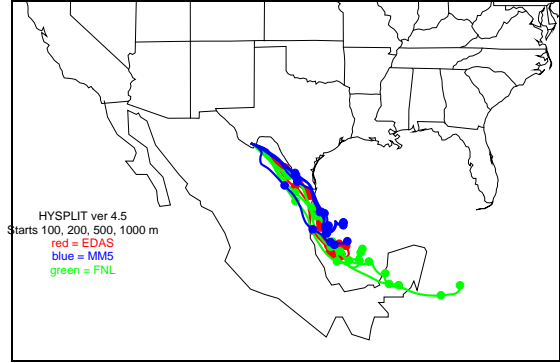

Begins: Aug. 9, 1999 hr 18 (jd 221)
Duration: 1 Hours

HYSPLIT ver 4.5
Starts 100, 200, 500, 1000 m
red = EDAS
blue = MMS
green = FNL