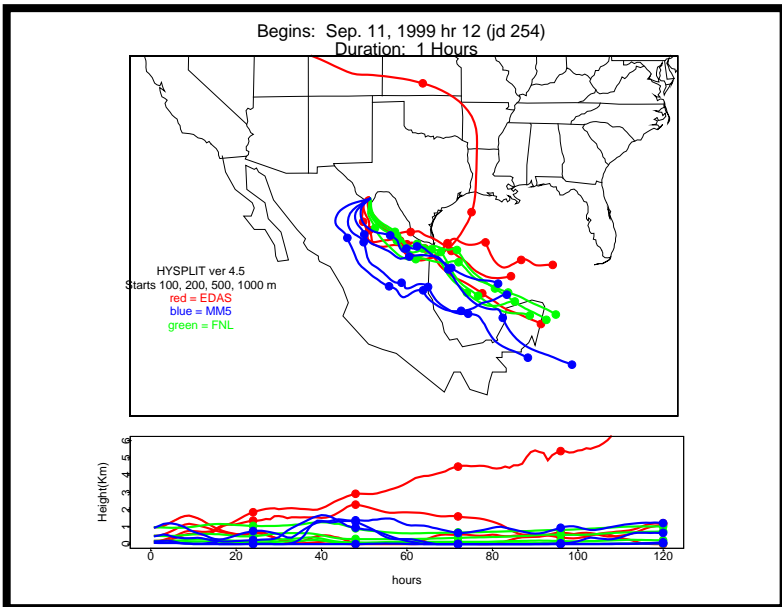

Begins: Sep. 11, 1999 hr 0 (jd 254)
Duration: 1 Hours

HYSPLIT ver 4.5
Starts 100, 200, 500, 1000 m
red = EDAS
blue = MMS
green = FNL

Begins: Sep. 11, 1999 hr 6 (jd 254)
Duration: 1 Hours

HYSPLIT ver 4.5
Starts 100, 200, 500, 1000 m
red = EDAS
blue = MMS
green = FNL