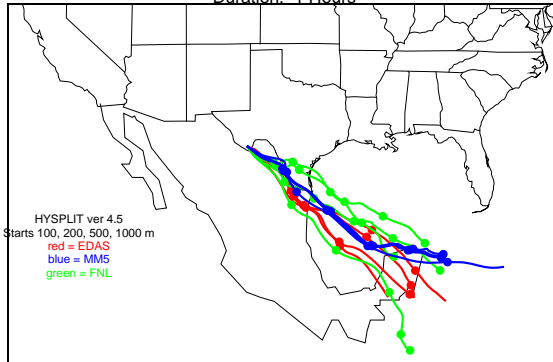

Begins: Aug. 26, 1999 hr 12 (jd 238)
Duration: 1 Hours

HYSPLIT ver 4.5
Starts 100, 200, 500, 1000 m
red = EDAS
blue = MMS
green = FNL

Begins: Aug. 26, 1999 hr 18 (jd 238)
Duration: 1 Hours

HYSPLIT ver 4.5
Starts 100, 200, 500, 1000 m
red = EDAS
blue = MMS
green = FNL

Begins: Aug. 27, 1999 hr 0 (jd 239)
Duration: 1 Hours

HYSPLIT ver 4.5
Starts 100, 200, 500, 1000 m
red = EDAS
blue = MMS
green = FNL

Begins: Aug. 27, 1999 hr 6 (jd 239)
Duration: 1 Hours

HYSPLIT ver 4.5
Starts 100, 200, 500, 1000 m
red = EDAS
blue = MMS
green = FNL