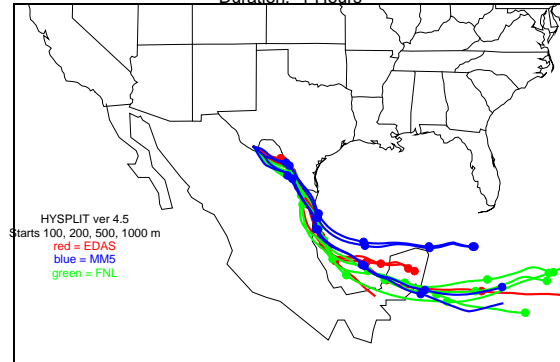

Begins: Aug. 15, 1999 hr 12 (jd 227)
Duration: 1 Hours

HYSPLIT ver 4.5
Starts 100, 200, 500, 1000 m
red = EDAS
blue = MMS
green = FNL

Begins: Aug. 15, 1999 hr 18 (jd 227)
Duration: 1 Hours

HYSPLIT ver 4.5
Starts 100, 200, 500, 1000 m
red = EDAS
blue = MMS
green = FNL