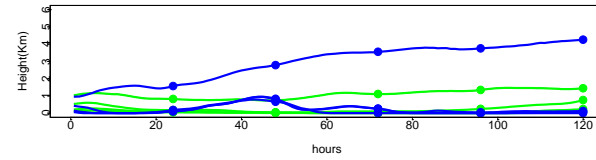

Begins: Oct. 5, 1999 hr 0 (jd 278)
Duration: 1 Hours

HYSPLIT ver 4.5
Starts 100, 200, 500, 1000 m
red = EDAS
blue = MMS
green = FNL

Begins: Oct. 5, 1999 hr 6 (jd 278)
Duration: 1 Hours

HYSPLIT ver 4.5
Starts 100, 200, 500, 1000 m
red = EDAS
blue = MMS
green = FNL