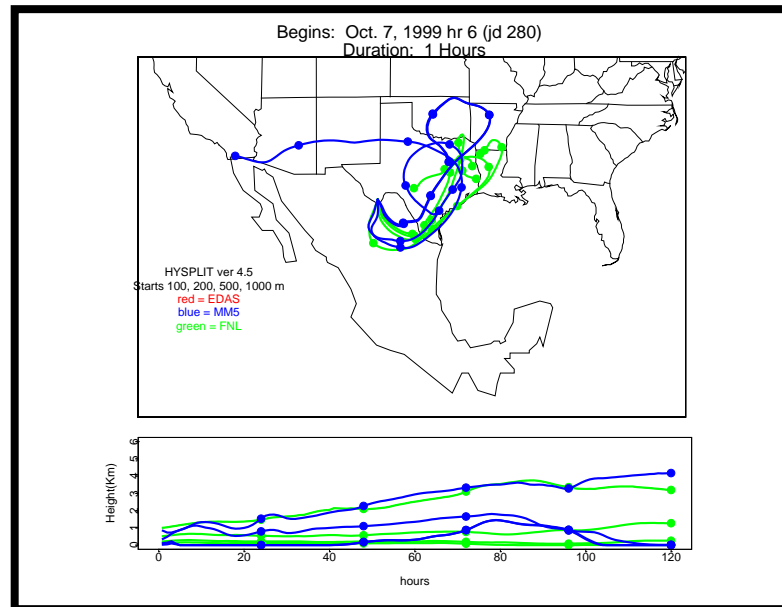

Begins: Oct. 5, 1999 hr 12 (jd 278)
Duration: 1 Hours

Begins: Oct. 5, 1999 hr 18 (jd 278)
Duration: 1 Hours

Begins: Oct. 6, 1999 hr 0 (jd 279)
Duration: 1 Hours

Begins: Oct. 6, 1999 hr 6 (jd 279)
Duration: 1 Hours