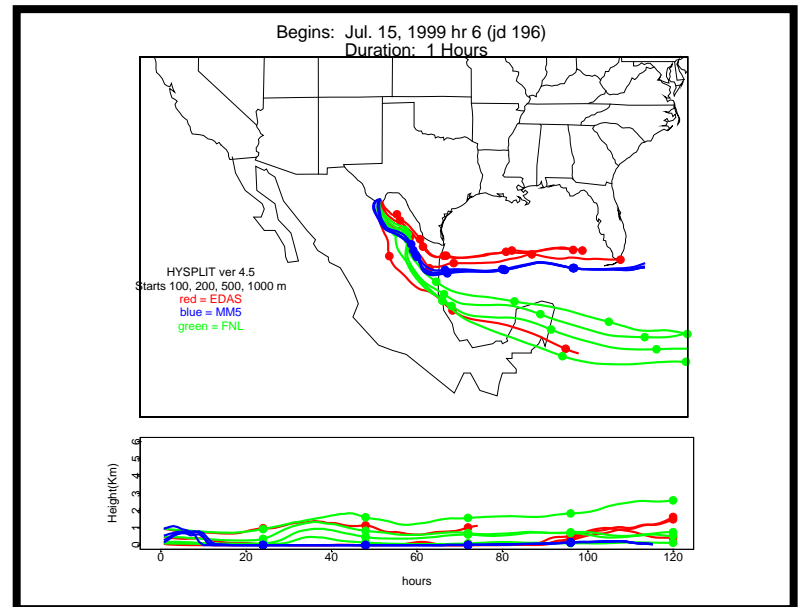

Begins: Jul. 14, 1999 hr 0 (jd 195)
Duration: 1 Hours

HYSPLIT ver 4.5
Starts 100, 200, 500, 1000 m
red = EDAS
blue = MMS
green = FNL

Begins: Jul. 14, 1999 hr 6 (jd 195)
Duration: 1 Hours

HYSPLIT ver 4.5
Starts 100, 200, 500, 1000 m
red = EDAS
blue = MMS
green = FNL