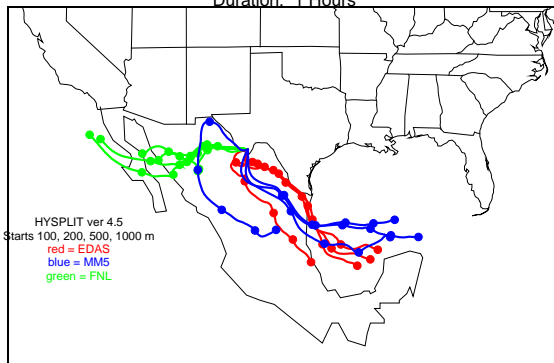

Begins: Jul. 29, 1999 hr 12 (jd 210)
Duration: 1 Hours

HYSPLIT ver 4.5
Starts 100, 200, 500, 1000 m
red = EDAS
blue = MMS
green = FNL

Begins: Jul. 29, 1999 hr 18 (jd 210)
Duration: 1 Hours

HYSPLIT ver 4.5
Starts 100, 200, 500, 1000 m
red = EDAS
blue = MMS
green = FNL

Begins: Jul. 30, 1999 hr 0 (jd 211)
Duration: 1 Hours

HYSPLIT ver 4.5
Starts 100, 200, 500, 1000 m
red = EDAS
blue = MMS
green = FNL

Begins: Jul. 30, 1999 hr 6 (jd 211)
Duration: 1 Hours

HYSPLIT ver 4.5
Starts 100, 200, 500, 1000 m
red = EDAS
blue = MMS
green = FNL