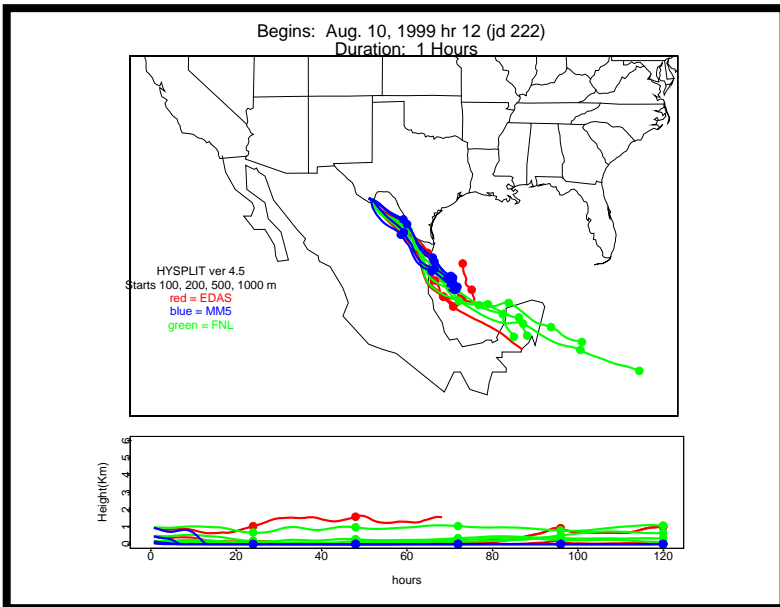

Begins: Aug. 10, 1999 hr 0 (jd 222)
Duration: 1 Hours

HYSPLIT ver 4.5
Starts 100, 200, 500, 1000 m
red = EDAS
blue = MMS
green = FNL

Begins: Aug. 10, 1999 hr 6 (jd 222)
Duration: 1 Hours

HYSPLIT ver 4.5
Starts 100, 200, 500, 1000 m
red = EDAS
blue = MMS
green = FNL