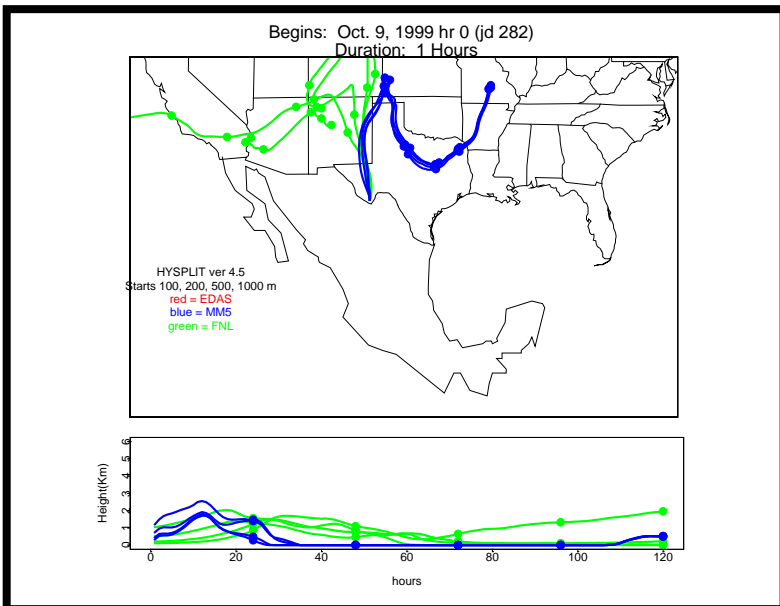

Begins: Oct. 5, 1999 hr 12 (jd 278)
Duration: 1 Hours

Begins: Oct. 5, 1999 hr 18 (jd 278)
Duration: 1 Hours

Begins: Oct. 6, 1999 hr 0 (jd 279)
Duration: 1 Hours

Begins: Oct. 6, 1999 hr 6 (jd 279)
Duration: 1 Hours