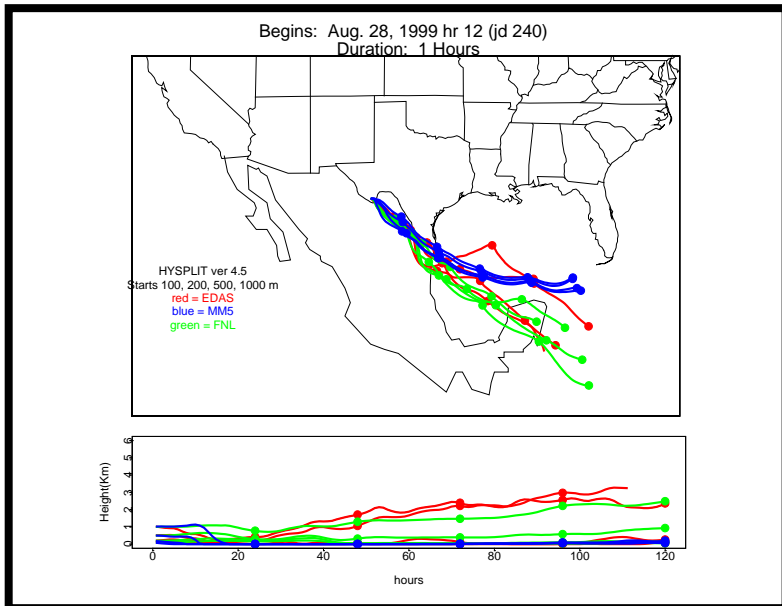

Begins: Aug. 28, 1999 hr 0 (jd 240)
Duration: 1 Hours

HYSPLIT ver 4.5
Starts 100, 200, 500, 1000 m
red = EDAS
blue = MMS
green = FNL

Begins: Aug. 28, 1999 hr 6 (jd 240)
Duration: 1 Hours

HYSPLIT ver 4.5
Starts 100, 200, 500, 1000 m
red = EDAS
blue = MMS
green = FNL