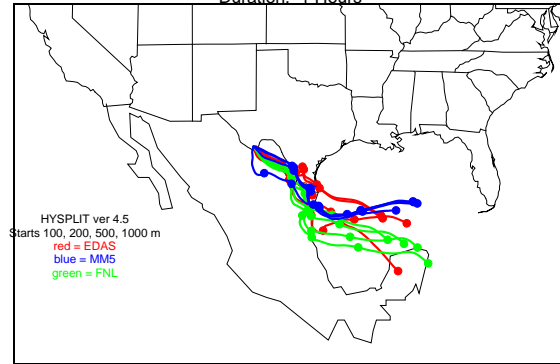

Begins: Jul. 10, 1999 hr 6 (jd 191)
Duration: 1 Hours

HYSPLIT ver 4.5
Starts 100, 200, 500, 1000 m
red = EDAS
blue = MMS
green = FNL