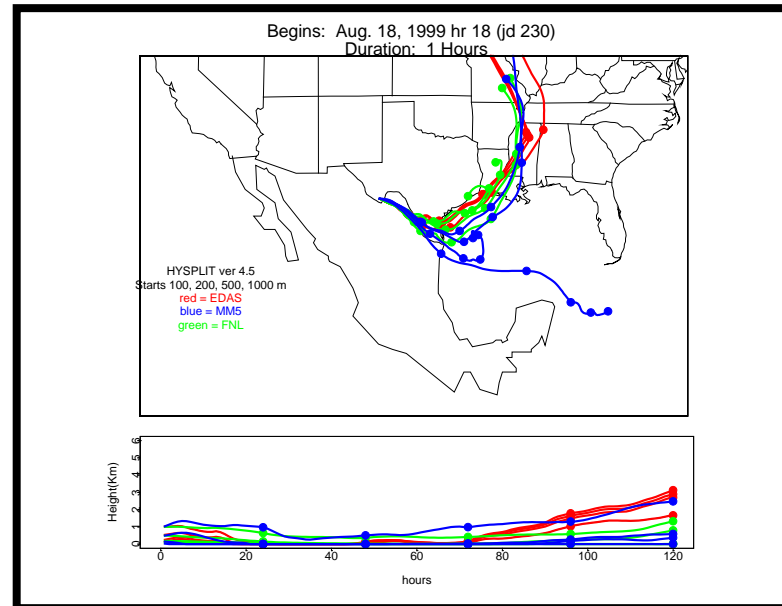

Begins: Aug. 16, 1999 hr 0 (jd 228)
Duration: 1 Hours

HYSPLIT ver 4.5
Starts 100, 200, 500, 1000 m
red = EDAS
blue = MMS
green = FNL

Begins: Aug. 16, 1999 hr 6 (jd 228)
Duration: 1 Hours

HYSPLIT ver 4.5
Starts 100, 200, 500, 1000 m
red = EDAS
blue = MMS
green = FNL