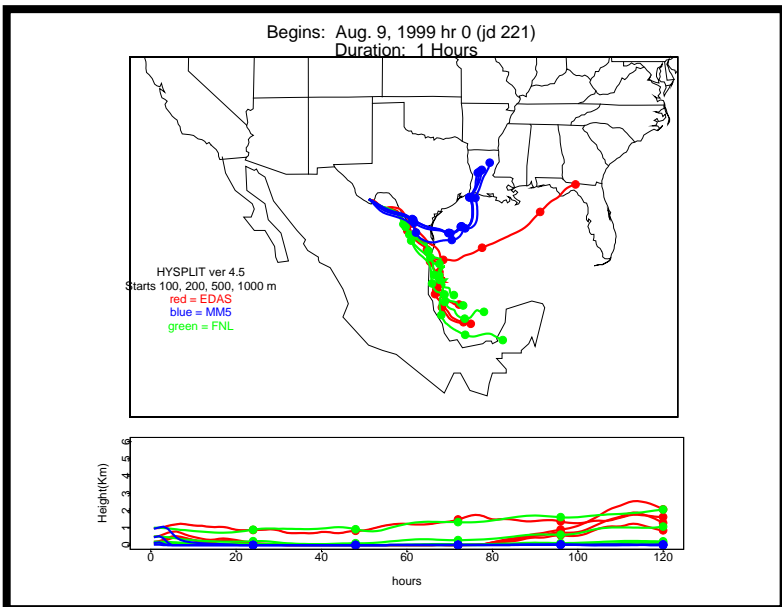

Begins: Aug. 7, 1999 hr 0 (jd 219)
Duration: 1 Hours

HYSPLIT ver 4.5
Starts 100, 200, 500, 1000 m
red = EDAS
blue = MMS
green = FNL

Begins: Aug. 7, 1999 hr 6 (jd 219)
Duration: 1 Hours

HYSPLIT ver 4.5
Starts 100, 200, 500, 1000 m
red = EDAS
blue = MMS
green = FNL