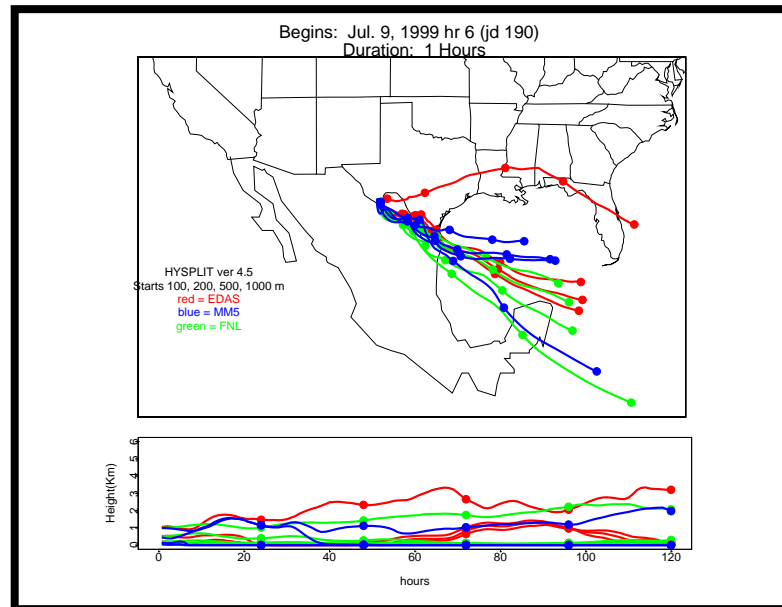

Appendix 4c. 5-day HYSPLIT Back Trajectories

Each page has a map for each of four evenly spaced hours (0, 6, 12, and 18 CST) during a single 24-hour particle sampling period (8am-8am). Red trajectories were generated with MM5 data, blue with EDAS, and green with FNL data. All were generated by HYSPLIT ver 4.5.