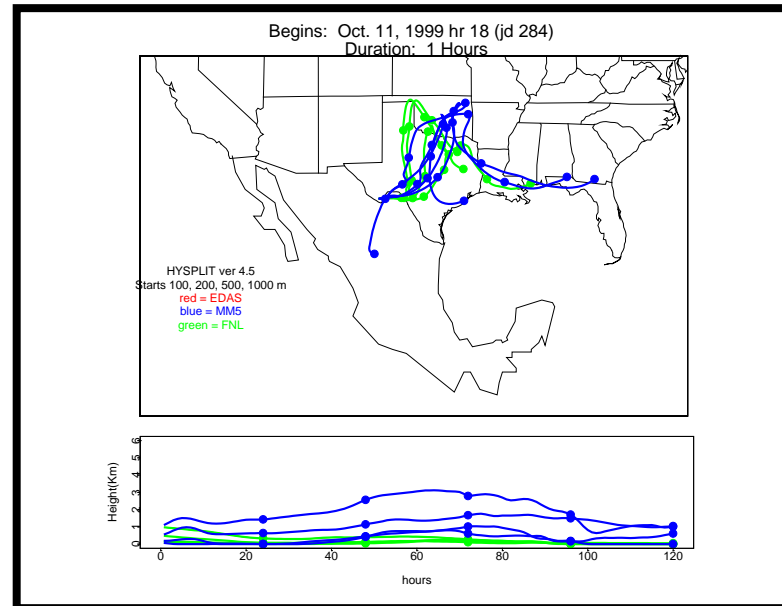

Begins: Oct. 5, 1999 hr 12 (jd 278)
Duration: 1 Hours

Begins: Oct. 5, 1999 hr 18 (jd 278)
Duration: 1 Hours

Begins: Oct. 6, 1999 hr 0 (jd 279)
Duration: 1 Hours

Begins: Oct. 6, 1999 hr 6 (jd 279)
Duration: 1 Hours