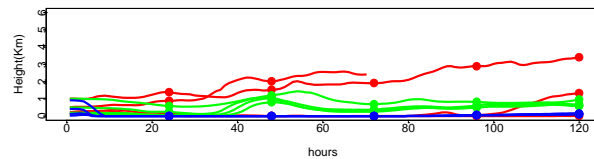

Begins: Jul. 15, 1999 hr 12 (jd 196)
Duration: 1 Hours

HYSPLIT ver 4.5
Starts 100, 200, 500, 1000 m
red = EDAS
blue = MMS
green = FNL

Begins: Jul. 15, 1999 hr 18 (jd 196)
Duration: 1 Hours

HYSPLIT ver 4.5
Starts 100, 200, 500, 1000 m
red = EDAS
blue = MMS
green = FNL