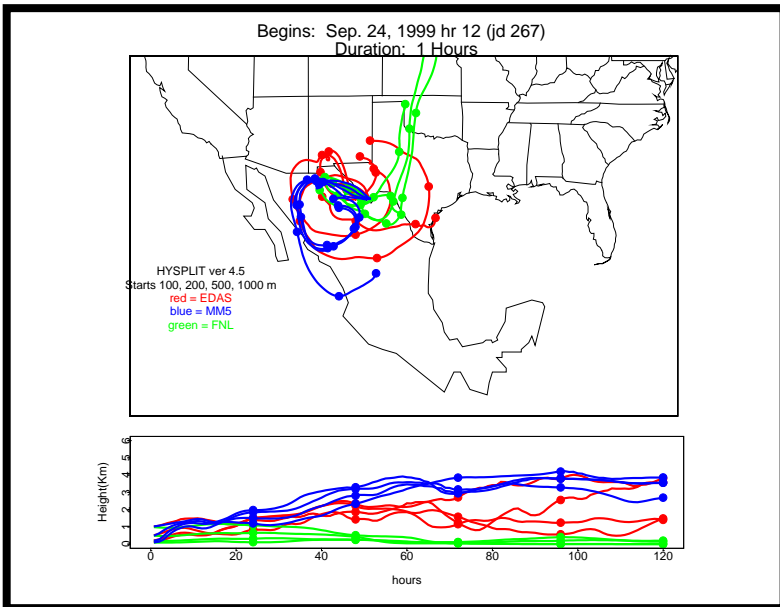

Begins: Sep. 17, 1999 hr 0 (jd 260)
Duration: 1 Hours

HYSPLIT ver 4.5
Starts 100, 200, 500, 1000 m
red = EDAS
blue = MMS
green = FNL

Begins: Sep. 17, 1999 hr 6 (jd 260)
Duration: 1 Hours

HYSPLIT ver 4.5
Starts 100, 200, 500, 1000 m
red = EDAS
blue = MMS
green = FNL