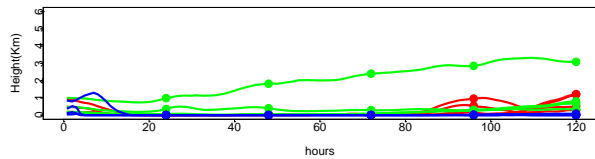

Begins: Jul. 15, 1999 hr 12 (jd 196)
Duration: 1 Hours

HYSPLIT ver 4.5
Starts 100, 200, 500, 1000 m
red = EDAS
blue = MMS
green = FNL

Begins: Jul. 15, 1999 hr 18 (jd 196)
Duration: 1 Hours

HYSPLIT ver 4.5
Starts 100, 200, 500, 1000 m
red = EDAS
blue = MMS
green = FNL

Begins: Jul. 16, 1999 hr 0 (jd 197)
Duration: 1 Hours

HYSPLIT ver 4.5
Starts 100, 200, 500, 1000 m
red = EDAS
blue = MMS
green = FNL

Begins: Jul. 16, 1999 hr 6 (jd 197)
Duration: 1 Hours

HYSPLIT ver 4.5
Starts 100, 200, 500, 1000 m
red = EDAS
blue = MMS
green = FNL