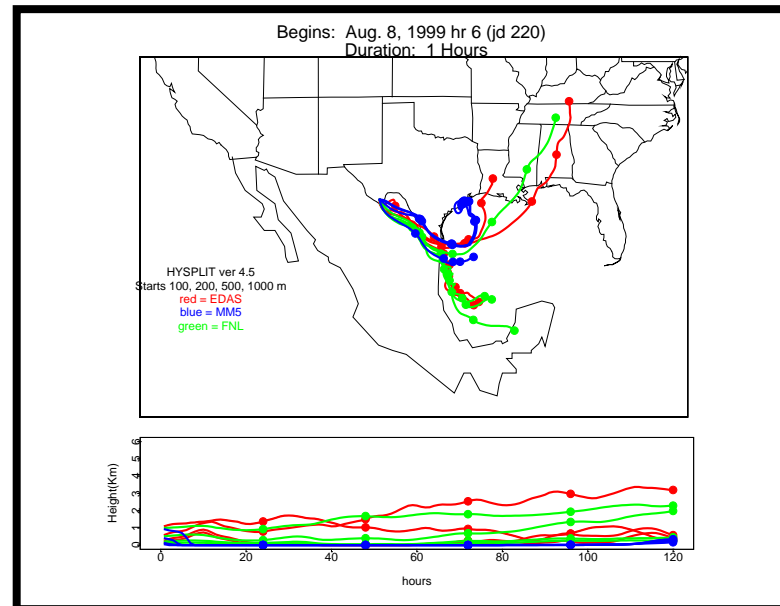

Begins: Aug. 7, 1999 hr 0 (jd 219)
Duration: 1 Hours

HYSPLIT ver 4.5
Starts 100, 200, 500, 1000 m
red = EDAS
blue = MMS
green = FNL

Begins: Aug. 7, 1999 hr 6 (jd 219)
Duration: 1 Hours

HYSPLIT ver 4.5
Starts 100, 200, 500, 1000 m
red = EDAS
blue = MMS
green = FNL