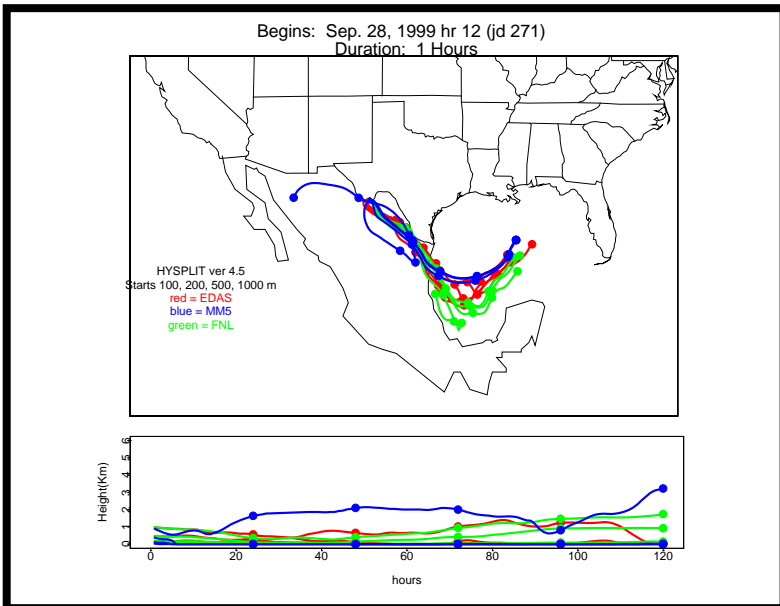

Begins: Sep. 17, 1999 hr 0 (jd 260)
Duration: 1 Hours

HYSPLIT ver 4.5
Starts 100, 200, 500, 1000 m
red = EDAS
blue = MMS
green = FNL

Begins: Sep. 17, 1999 hr 6 (jd 260)
Duration: 1 Hours

HYSPLIT ver 4.5
Starts 100, 200, 500, 1000 m
red = EDAS
blue = MMS
green = FNL