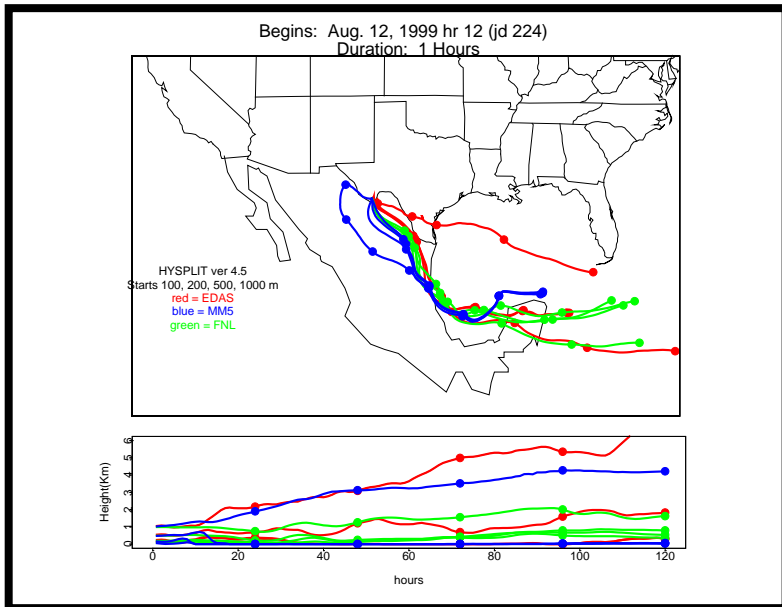

Begins: Aug. 10, 1999 hr 0 (jd 222)
Duration: 1 Hours

HYSPLIT ver 4.5
Starts 100, 200, 500, 1000 m
red = EDAS
blue = MMS
green = FNL

Begins: Aug. 10, 1999 hr 6 (jd 222)
Duration: 1 Hours

HYSPLIT ver 4.5
Starts 100, 200, 500, 1000 m
red = EDAS
blue = MMS
green = FNL