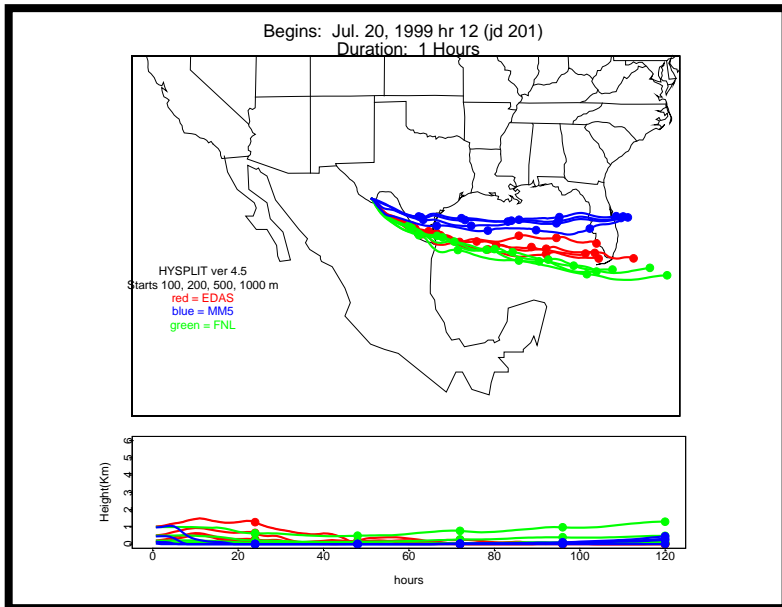

Begins: Jul. 17, 1999 hr 0 (jd 198)
Duration: 1 Hours

HYSPLIT ver 4.5
Starts 100, 200, 500, 1000 m
red = EDAS
blue = MMS
green = FNL

Begins: Jul. 17, 1999 hr 6 (jd 198)
Duration: 1 Hours

HYSPLIT ver 4.5
Starts 100, 200, 500, 1000 m
red = EDAS
blue = MMS
green = FNL