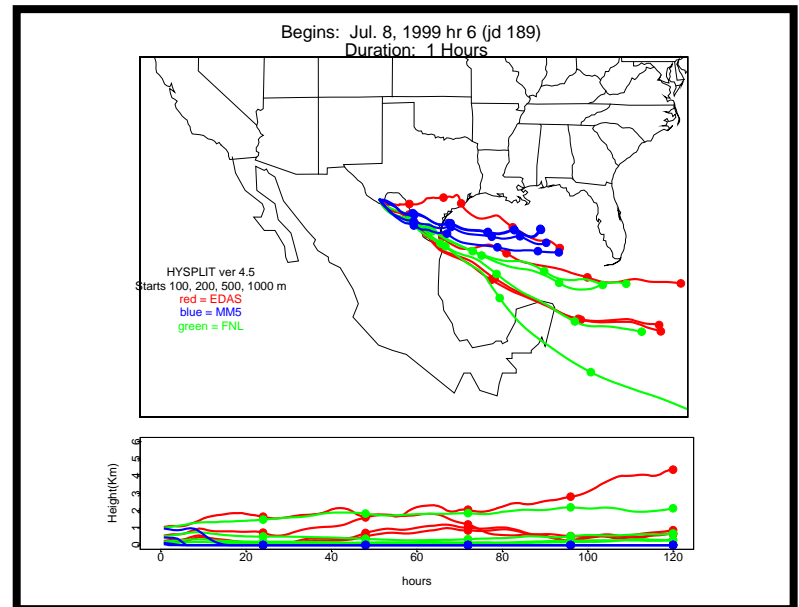

Appendix 4c. 5-day HYSPLIT Back Trajectories

Each page has a map for each of four evenly spaced hours (0, 6, 12, and 18 CST) during a single 24-hour particle sampling period (8am-8am). Red trajectories were generated with MM5 data, blue with EDAS, and green with FNL data. All were generated by HYSPLIT ver 4.5.