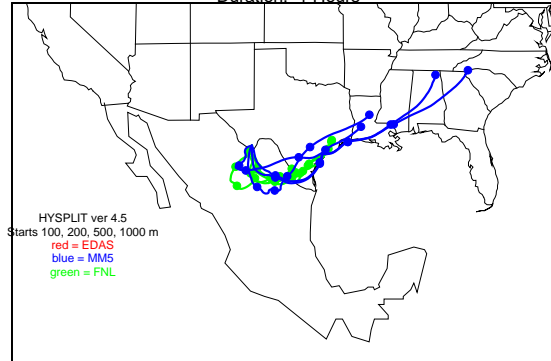

Begins: Oct. 16, 1999 hr 6 (jd 289)
Duration: 1 Hours

HYSPLIT ver 4.5
Starts 100, 200, 500, 1000 m
red = EDAS
blue = MMS
green = FNL