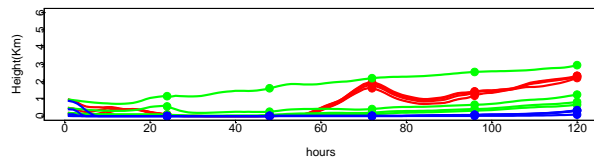

Begins: Jul. 16, 1999 hr 12 (jd 197)
Duration: 1 Hours

HYSPLIT ver 4.5
Starts 100, 200, 500, 1000 m
red = EDAS
blue = MMS
green = FNL

Begins: Jul. 16, 1999 hr 18 (jd 197)
Duration: 1 Hours

HYSPLIT ver 4.5
Starts 100, 200, 500, 1000 m
red = EDAS
blue = MMS
green = FNL