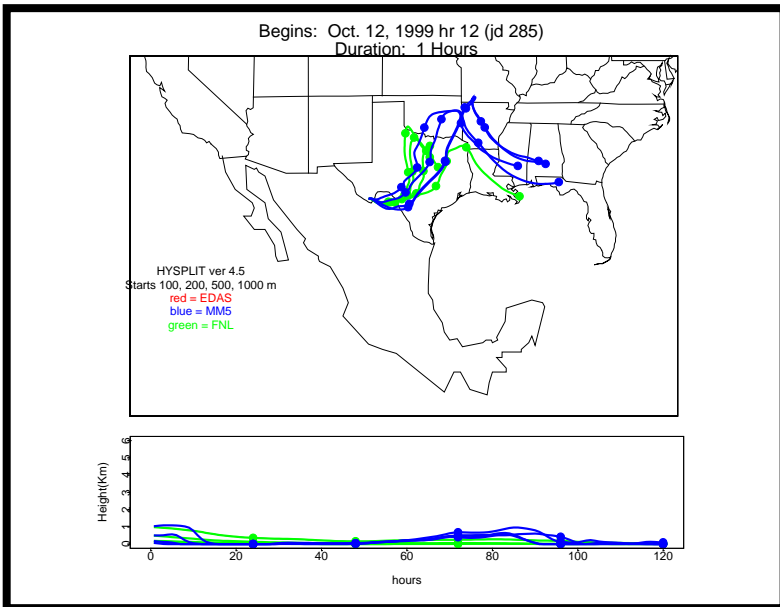

Begins: Oct. 5, 1999 hr 12 (jd 278)
Duration: 1 Hours

Begins: Oct. 5, 1999 hr 18 (jd 278)
Duration: 1 Hours

Begins: Oct. 6, 1999 hr 0 (jd 279)
Duration: 1 Hours

Begins: Oct. 6, 1999 hr 6 (jd 279)
Duration: 1 Hours