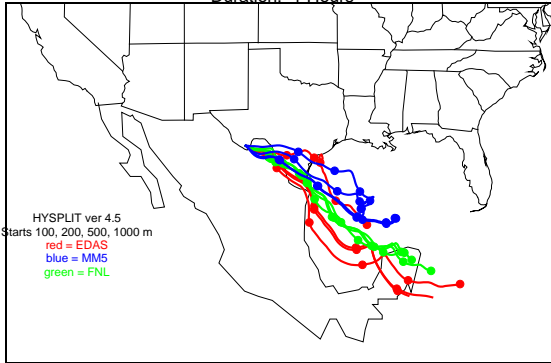

Begins: Aug. 3, 1999 hr 12 (jd 215)
Duration: 1 Hours

HYSPLIT ver 4.5
Starts 100, 200, 500, 1000 m
red = EDAS
blue = MMS
green = FNL

Begins: Aug. 3, 1999 hr 18 (jd 215)
Duration: 1 Hours

HYSPLIT ver 4.5
Starts 100, 200, 500, 1000 m
red = EDAS
blue = MMS
green = FNL

Begins: Aug. 4, 1999 hr 0 (jd 216)
Duration: 1 Hours

HYSPLIT ver 4.5
Starts 100, 200, 500, 1000 m
red = EDAS
blue = MMS
green = FNL

Begins: Aug. 4, 1999 hr 6 (jd 216)
Duration: 1 Hours

HYSPLIT ver 4.5
Starts 100, 200, 500, 1000 m
red = EDAS
blue = MMS
green = FNL