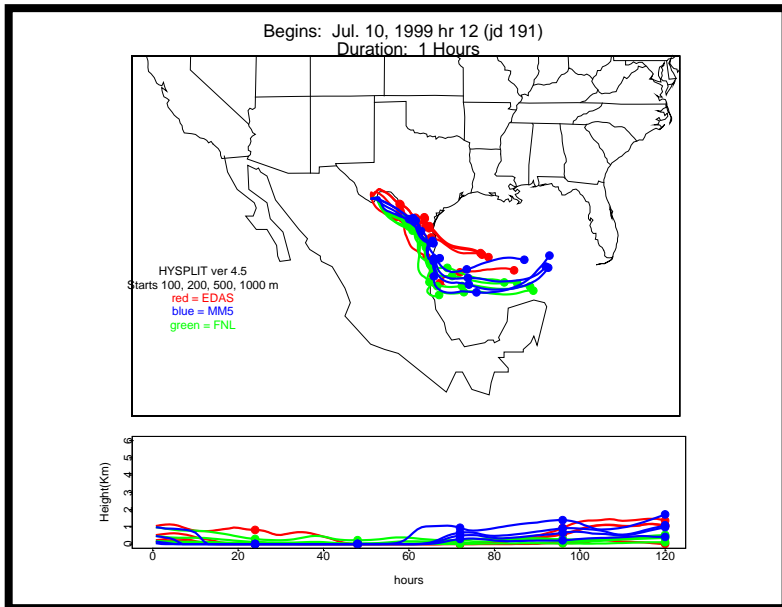

Begins: Jul. 10, 1999 hr 0 (jd 191)
Duration: 1 Hours

HYSPLIT ver 4.5
Starts 100, 200, 500, 1000 m
red = EDAS
blue = MMS
green = FNL

Begins: Jul. 10, 1999 hr 6 (jd 191)
Duration: 1 Hours

HYSPLIT ver 4.5
Starts 100, 200, 500, 1000 m
red = EDAS
blue = MMS
green = FNL