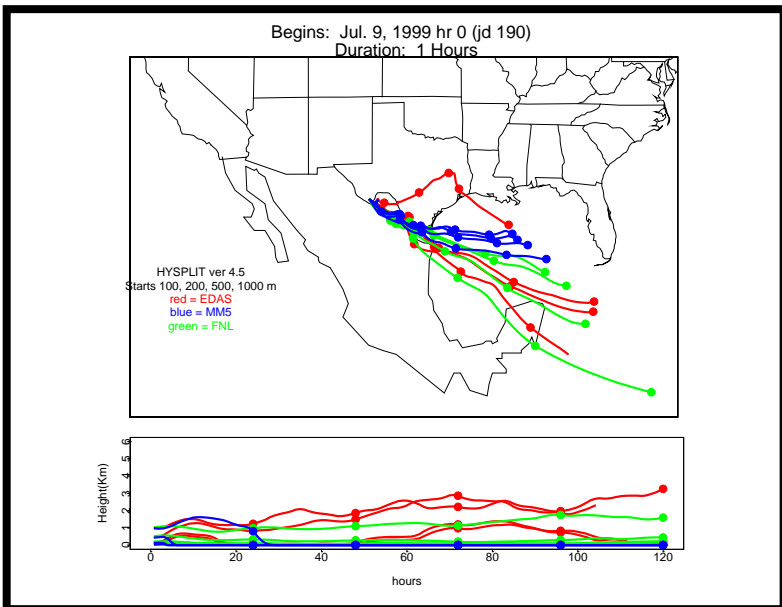

Appendix 4c. 5-day HYSPLIT Back Trajectories

Each page has a map for each of four evenly spaced hours (0, 6, 12, and 18 CST) during a single 24-hour particle sampling period (8am-8am). Red trajectories were generated with MM5 data, blue with EDAS, and green with FNL data. All were generated by HYSPLIT ver 4.5.