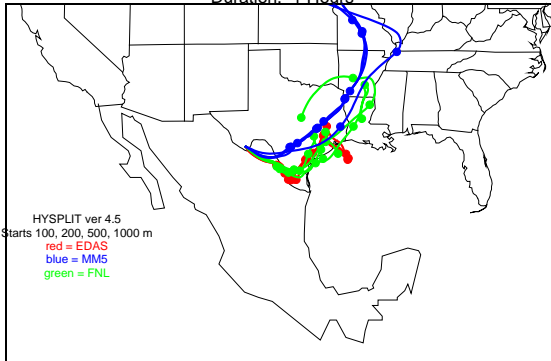

Begins: Sep. 17, 1999 hr 0 (jd 260)
Duration: 1 Hours

HYSPLIT ver 4.5
Starts 100, 200, 500, 1000 m
red = EDAS
blue = MMS
green = FNL