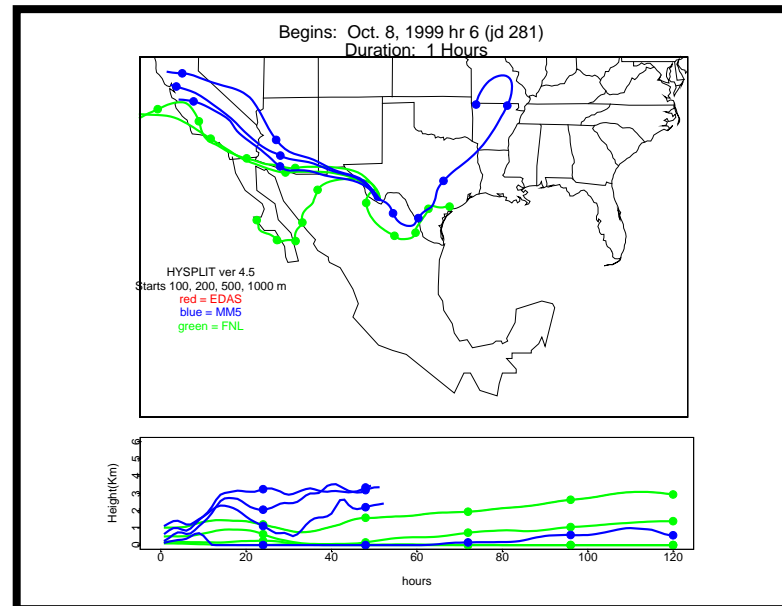

Begins: Oct. 5, 1999 hr 12 (jd 278)
Duration: 1 Hours

Begins: Oct. 5, 1999 hr 18 (jd 278)
Duration: 1 Hours

Begins: Oct. 6, 1999 hr 0 (jd 279)
Duration: 1 Hours

Begins: Oct. 6, 1999 hr 6 (jd 279)
Duration: 1 Hours