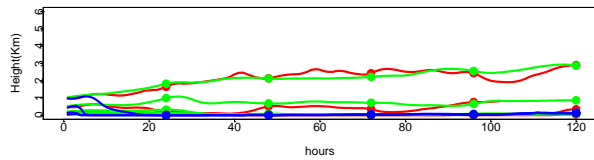

Begins: Aug. 27, 1999 hr 12 (jd 239)
Duration: 1 Hours

HYSPLIT ver 4.5
Starts 100, 200, 500, 1000 m
red = EDAS
blue = MMS
green = FNL

Begins: Aug. 27, 1999 hr 18 (jd 239)
Duration: 1 Hours

HYSPLIT ver 4.5
Starts 100, 200, 500, 1000 m
red = EDAS
blue = MMS
green = FNL

Begins: Aug. 28, 1999 hr 0 (jd 240)
Duration: 1 Hours

HYSPLIT ver 4.5
Starts 100, 200, 500, 1000 m
red = EDAS
blue = MMS
green = FNL

Begins: Aug. 28, 1999 hr 6 (jd 240)
Duration: 1 Hours

HYSPLIT ver 4.5
Starts 100, 200, 500, 1000 m
red = EDAS
blue = MMS
green = FNL