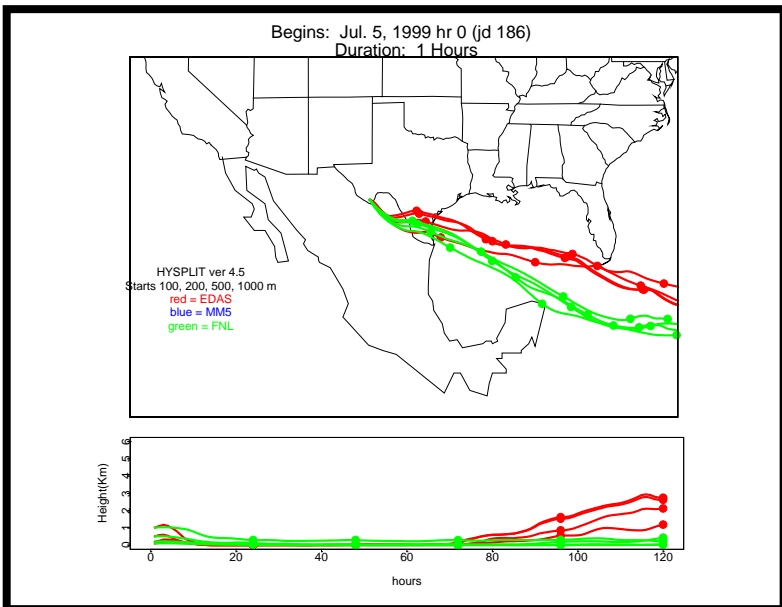

Appendix 4c. 5-day HYSPLIT Back Trajectories

Each page has a map for each of four evenly spaced hours (0, 6, 12, and 18 CST) during a single 24-hour particle sampling period (8am-8am). Red trajectories were generated with MM5 data, blue with EDAS, and green with FNL data. All were generated by HYSPLIT ver 4.5.