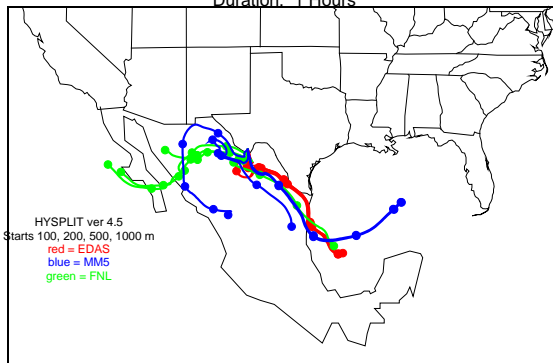

Begins: Jul. 31, 1999 hr 0 (jd 212)
Duration: 1 Hours

HYSPLIT ver 4.5
Starts 100, 200, 500, 1000 m
red = EDAS
blue = MMS
green = FNL