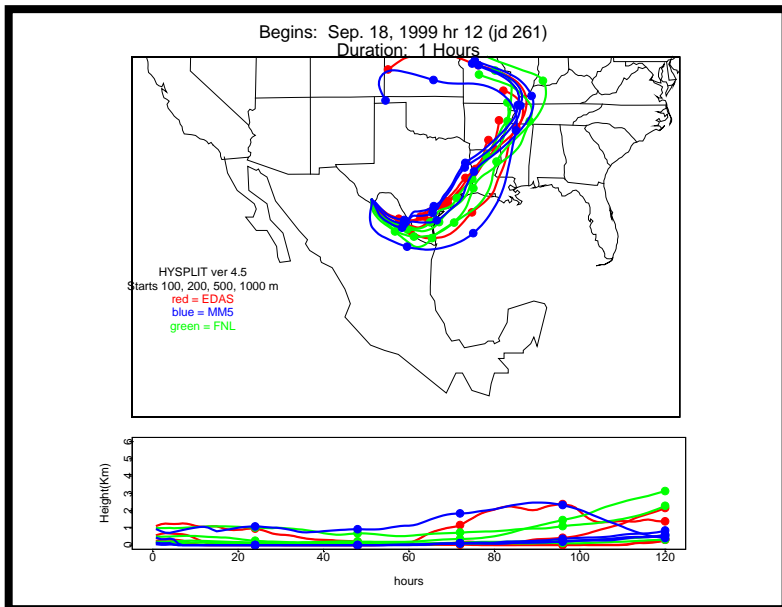

Begins: Sep. 17, 1999 hr 0 (jd 260)
Duration: 1 Hours

HYSPLIT ver 4.5
Starts 100, 200, 500, 1000 m
red = EDAS
blue = MMS
green = FNL

Begins: Sep. 17, 1999 hr 6 (jd 260)
Duration: 1 Hours

HYSPLIT ver 4.5
Starts 100, 200, 500, 1000 m
red = EDAS
blue = MMS
green = FNL