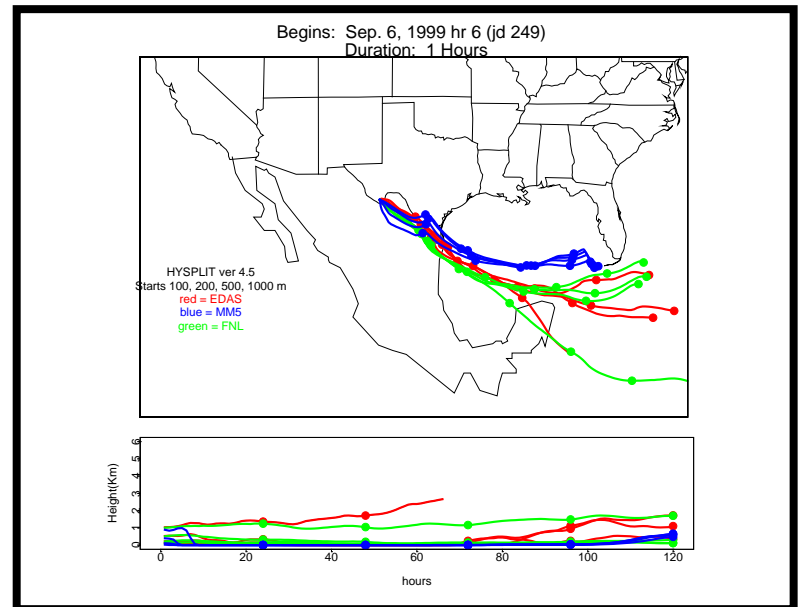

Begins: Sep. 5, 1999 hr 0 (jd 248)
Duration: 1 Hours

HYSPLIT ver 4.5
Starts 100, 200, 500, 1000 m
red = EDAS
blue = MMS
green = FNL

Begins: Sep. 5, 1999 hr 6 (jd 248)
Duration: 1 Hours

HYSPLIT ver 4.5
Starts 100, 200, 500, 1000 m
red = EDAS
blue = MMS
green = FNL