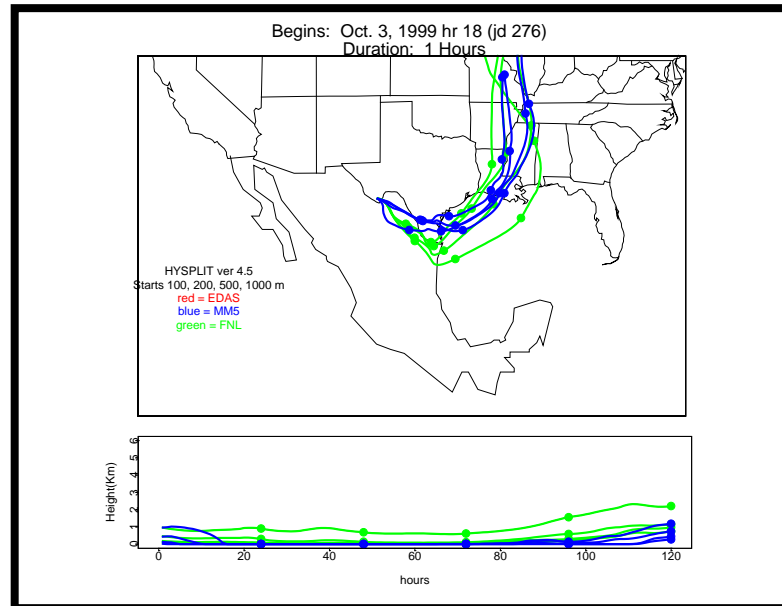

Begins: Sep. 17, 1999 hr 0 (jd 260)
Duration: 1 Hours

HYSPLIT ver 4.5
Starts 100, 200, 500, 1000 m
red = EDAS
blue = MMS
green = FNL

Begins: Sep. 17, 1999 hr 6 (jd 260)
Duration: 1 Hours

HYSPLIT ver 4.5
Starts 100, 200, 500, 1000 m
red = EDAS
blue = MMS
green = FNL