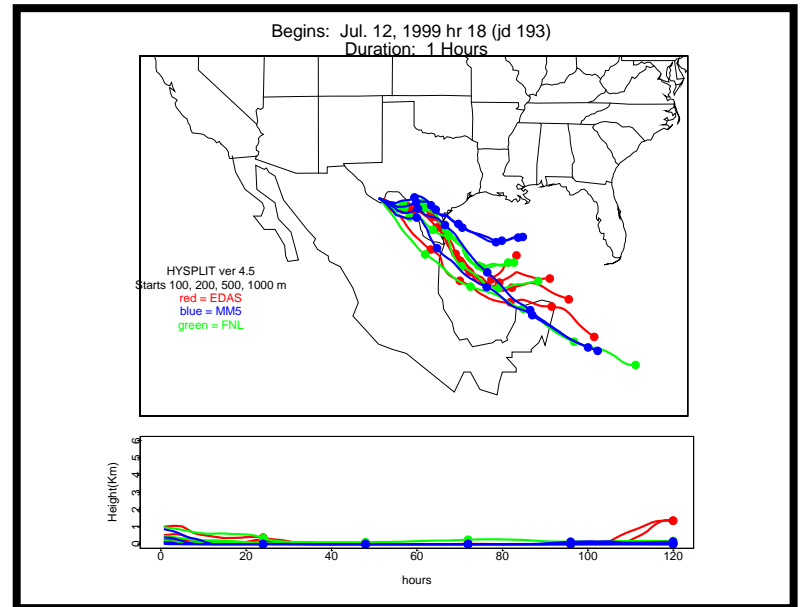

Begins: Jul. 10, 1999 hr 0 (jd 191)
Duration: 1 Hours

HYSPLIT ver 4.5
Starts 100, 200, 500, 1000 m
red = EDAS
blue = MMS
green = FNL

Begins: Jul. 10, 1999 hr 6 (jd 191)
Duration: 1 Hours

HYSPLIT ver 4.5
Starts 100, 200, 500, 1000 m
red = EDAS
blue = MMS
green = FNL