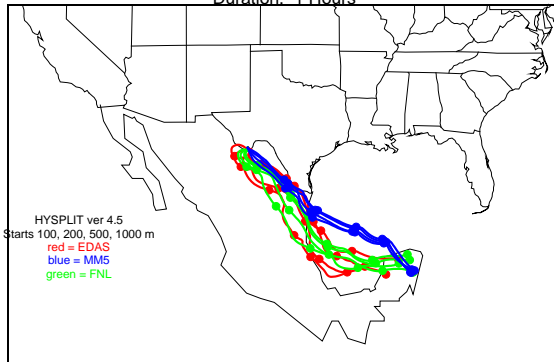

Begins: Jul. 28, 1999 hr 0 (jd 209)
Duration: 1 Hours

HYSPLIT ver 4.5
Starts 100, 200, 500, 1000 m
red = EDAS
blue = MMS
green = FNL

Begins: Jul. 28, 1999 hr 6 (jd 209)
Duration: 1 Hours

HYSPLIT ver 4.5
Starts 100, 200, 500, 1000 m
red = EDAS
blue = MMS
green = FNL

Begins: Jul. 29, 1999 hr 12 (jd 210)
Duration: 1 Hours

HYSPLIT ver 4.5
Starts 100, 200, 500, 1000 m
red = EDAS
blue = MMS
green = FNL

Begins: Jul. 29, 1999 hr 18 (jd 210)
Duration: 1 Hours

HYSPLIT ver 4.5
Starts 100, 200, 500, 1000 m
red = EDAS
blue = MMS
green = FNL