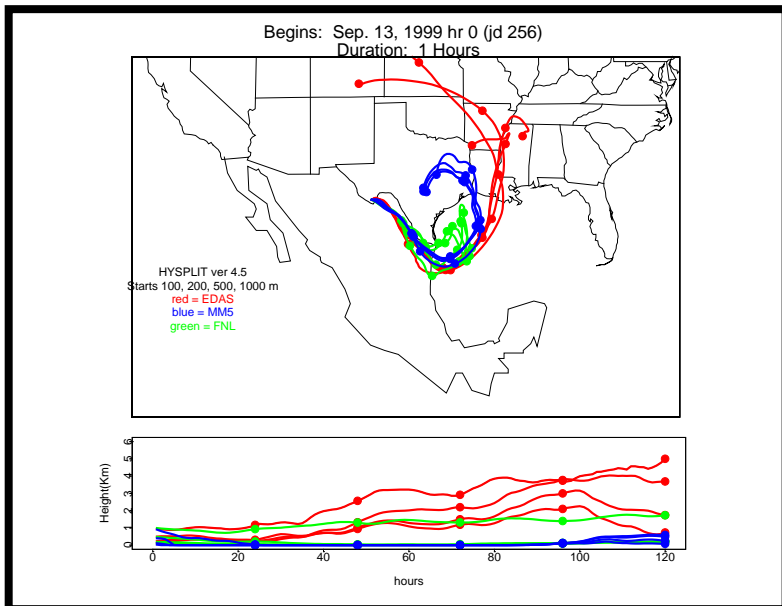

Begins: Sep. 11, 1999 hr 0 (jd 254)
Duration: 1 Hours

HYSPLIT ver 4.5
Starts 100, 200, 500, 1000 m
red = EDAS
blue = MMS
green = FNL

Begins: Sep. 11, 1999 hr 6 (jd 254)
Duration: 1 Hours

HYSPLIT ver 4.5
Starts 100, 200, 500, 1000 m
red = EDAS
blue = MMS
green = FNL