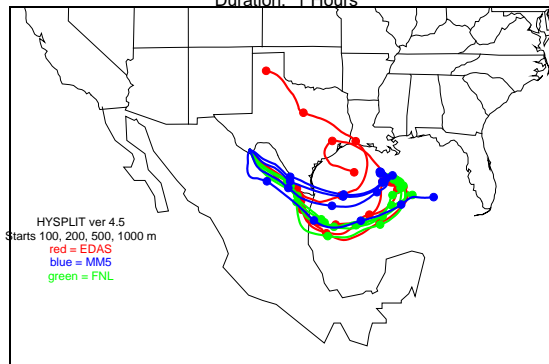

Begins: Jul. 16, 1999 hr 12 (jd 197)
Duration: 1 Hours

HYSPLIT ver 4.5
Starts 100, 200, 500, 1000 m
red = EDAS
blue = MMS
green = FNL

Begins: Jul. 16, 1999 hr 18 (jd 197)
Duration: 1 Hours

HYSPLIT ver 4.5
Starts 100, 200, 500, 1000 m
red = EDAS
blue = MMS
green = FNL

Begins: Jul. 17, 1999 hr 0 (jd 198)
Duration: 1 Hours

HYSPLIT ver 4.5
Starts 100, 200, 500, 1000 m
red = EDAS
blue = MMS
green = FNL

Begins: Jul. 17, 1999 hr 6 (jd 198)
Duration: 1 Hours

HYSPLIT ver 4.5
Starts 100, 200, 500, 1000 m
red = EDAS
blue = MMS
green = FNL