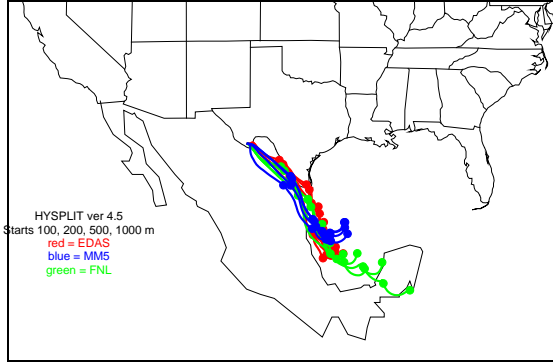

Begins: Aug. 9, 1999 hr 12 (jd 221)
Duration: 1 Hours

HYSPLIT ver 4.5
Starts 100, 200, 500, 1000 m
red = EDAS
blue = MMS
green = FNL