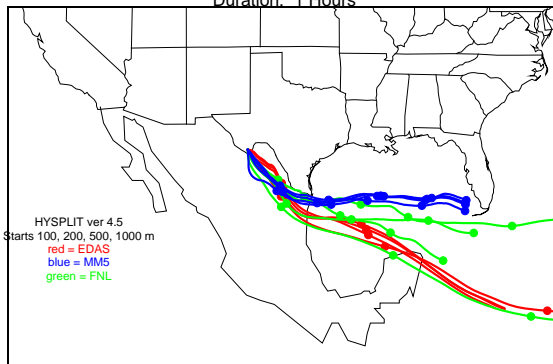

Begins: Jul. 14, 1999 hr 0 (jd 195)
Duration: 1 Hours

HYSPLIT ver 4.5
Starts 100, 200, 500, 1000 m
red = EDAS
blue = MMS
green = FNL