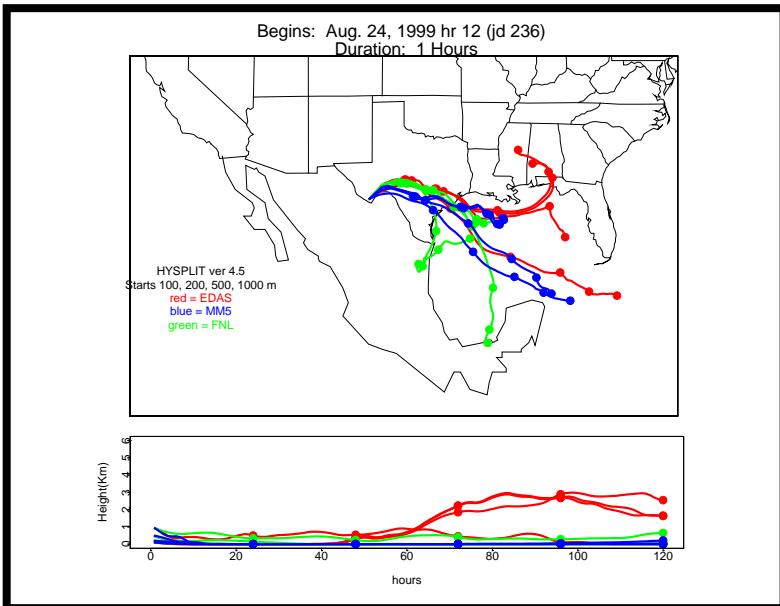

Begins: Aug. 16, 1999 hr 0 (jd 228)
Duration: 1 Hours

HYSPLIT ver 4.5
Starts 100, 200, 500, 1000 m
red = EDAS
blue = MMS
green = FNL

Begins: Aug. 16, 1999 hr 6 (jd 228)
Duration: 1 Hours

HYSPLIT ver 4.5
Starts 100, 200, 500, 1000 m
red = EDAS
blue = MMS
green = FNL