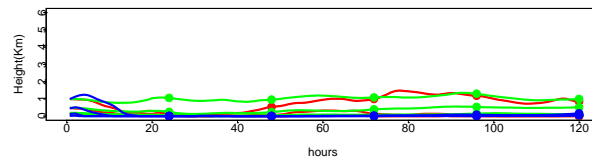

Begins: Jul. 27, 1999 hr 12 (jd 208)
Duration: 1 Hours

HYSPLIT ver 4.5
Starts 100, 200, 500, 1000 m
red = EDAS
blue = MMS
green = FNL

Begins: Jul. 27, 1999 hr 18 (jd 208)
Duration: 1 Hours

HYSPLIT ver 4.5
Starts 100, 200, 500, 1000 m
red = EDAS
blue = MMS
green = FNL