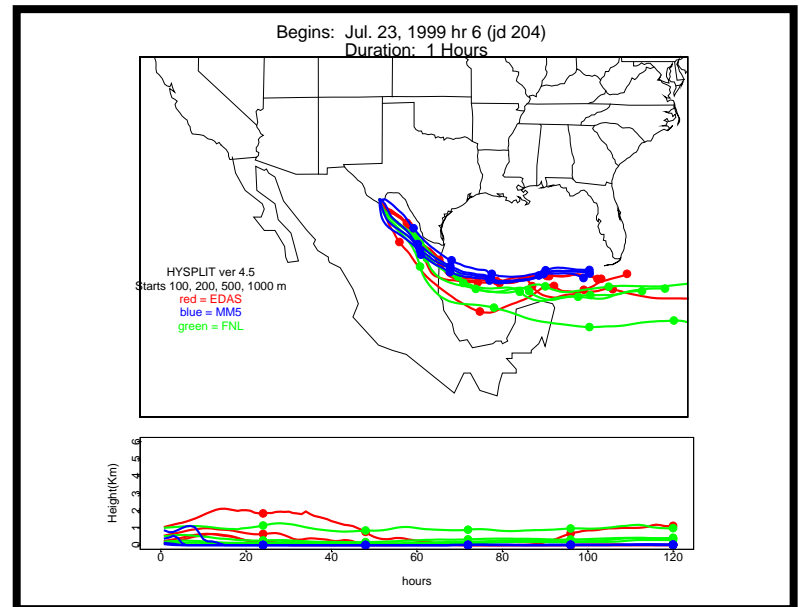

Begins: Jul. 17, 1999 hr 0 (jd 198)
Duration: 1 Hours

HYSPLIT ver 4.5
Starts 100, 200, 500, 1000 m
red = EDAS
blue = MMS
green = FNL

Begins: Jul. 17, 1999 hr 6 (jd 198)
Duration: 1 Hours

HYSPLIT ver 4.5
Starts 100, 200, 500, 1000 m
red = EDAS
blue = MMS
green = FNL