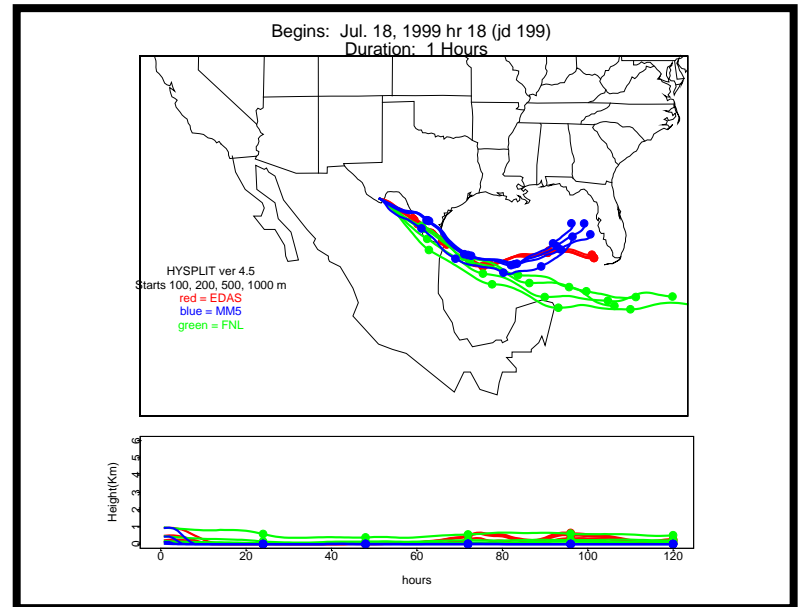

Begins: Jul. 17, 1999 hr 0 (jd 198)
Duration: 1 Hours

HYSPLIT ver 4.5
Starts 100, 200, 500, 1000 m
red = EDAS
blue = MMS
green = FNL

Begins: Jul. 17, 1999 hr 6 (jd 198)
Duration: 1 Hours

HYSPLIT ver 4.5
Starts 100, 200, 500, 1000 m
red = EDAS
blue = MMS
green = FNL