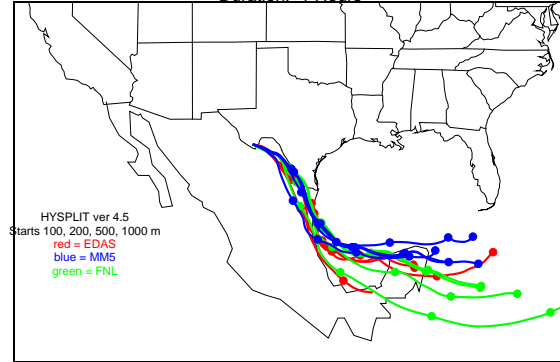

Begins: Aug. 14, 1999 hr 18 (jd 226)
Duration: 1 Hours