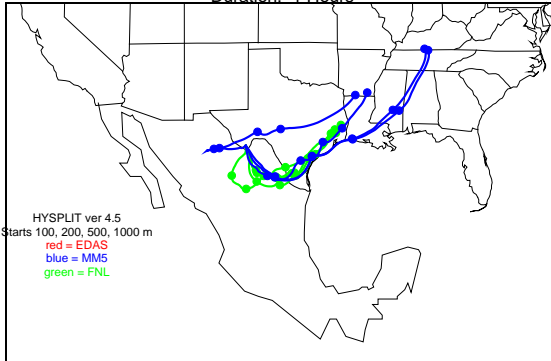

Begins: Oct. 16, 1999 hr 0 (jd 289)
Duration: 1 Hours

HYSPLIT ver 4.5
Starts 100, 200, 500, 1000 m
red = EDAS
blue = MMS
green = FNL