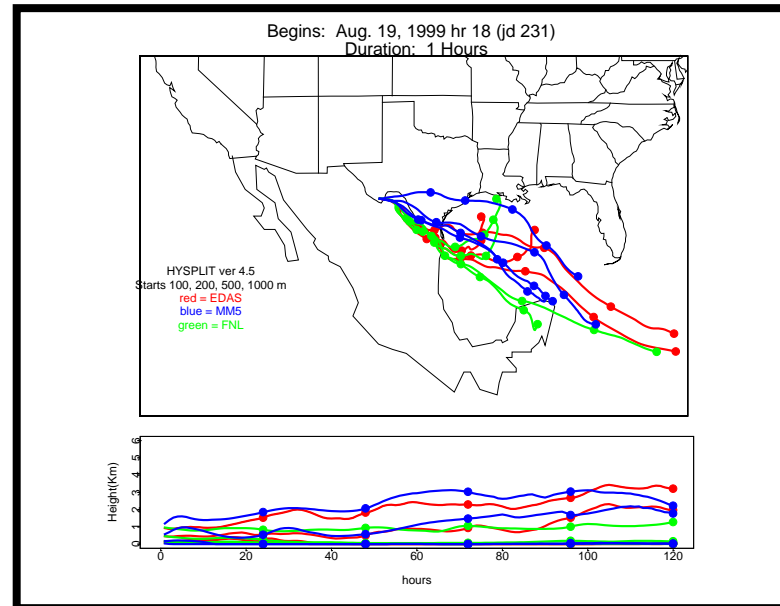

Begins: Aug. 16, 1999 hr 0 (jd 228)
Duration: 1 Hours

HYSPLIT ver 4.5
Starts 100, 200, 500, 1000 m
red = EDAS
blue = MMS
green = FNL

Begins: Aug. 16, 1999 hr 6 (jd 228)
Duration: 1 Hours

HYSPLIT ver 4.5
Starts 100, 200, 500, 1000 m
red = EDAS
blue = MMS
green = FNL