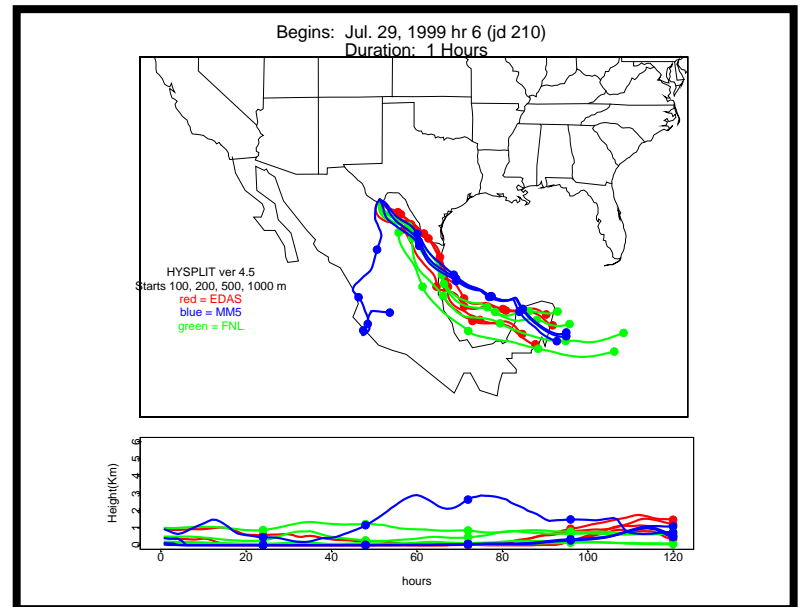

Begins: Jul. 28, 1999 hr 0 (jd 209)
Duration: 1 Hours

HYSPLIT ver 4.5
Starts 100, 200, 500, 1000 m
red = EDAS
blue = MMS
green = FNL

Begins: Jul. 28, 1999 hr 6 (jd 209)
Duration: 1 Hours

HYSPLIT ver 4.5
Starts 100, 200, 500, 1000 m
red = EDAS
blue = MMS
green = FNL