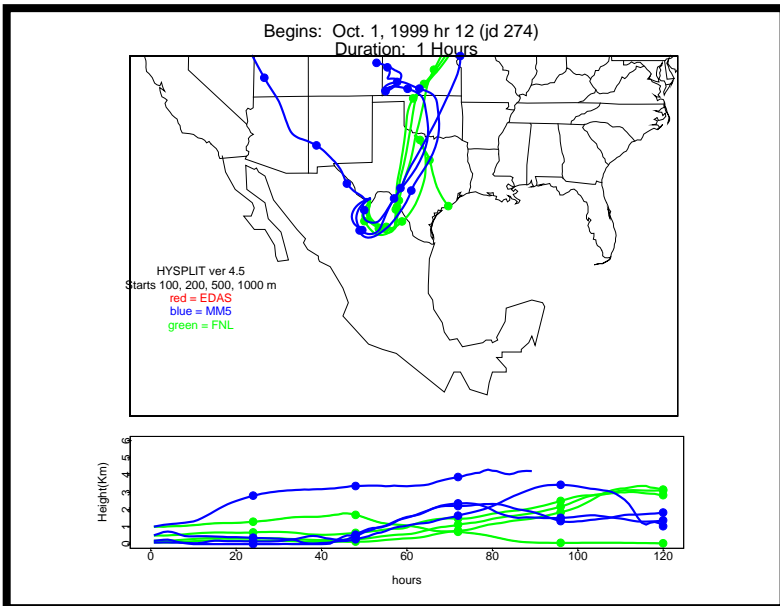

Begins: Sep. 17, 1999 hr 0 (jd 260)
Duration: 1 Hours

HYSPLIT ver 4.5
Starts 100, 200, 500, 1000 m
red = EDAS
blue = MMS
green = FNL

Begins: Sep. 17, 1999 hr 6 (jd 260)
Duration: 1 Hours

HYSPLIT ver 4.5
Starts 100, 200, 500, 1000 m
red = EDAS
blue = MMS
green = FNL