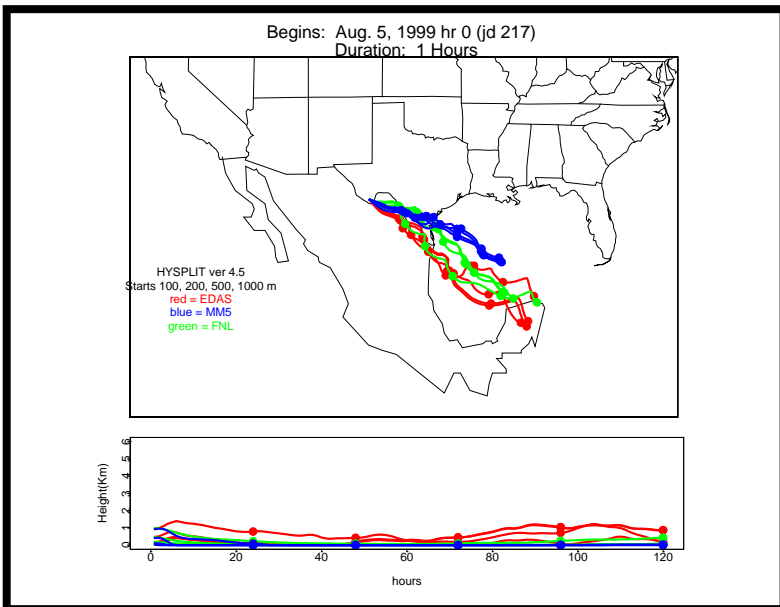

Begins: Aug. 4, 1999 hr 0 (jd 216)
Duration: 1 Hours

HYSPLIT ver 4.5
Starts 100, 200, 500, 1000 m
red = EDAS
blue = MMS
green = FNL

Begins: Aug. 4, 1999 hr 6 (jd 216)
Duration: 1 Hours

HYSPLIT ver 4.5
Starts 100, 200, 500, 1000 m
red = EDAS
blue = MMS
green = FNL