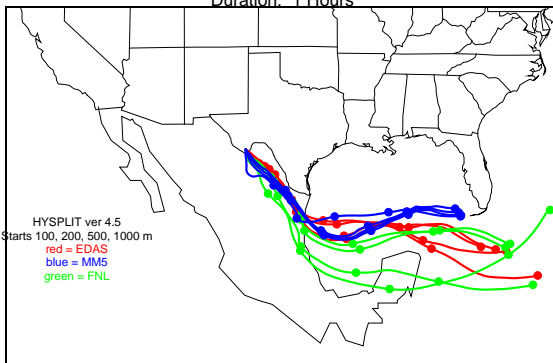

Begins: Jul. 15, 1999 hr 12 (jd 196)
Duration: 1 Hours

HYSPLIT ver 4.5
Starts 100, 200, 500, 1000 m
red = EDAS
blue = MMS
green = FNL

Begins: Jul. 15, 1999 hr 18 (jd 196)
Duration: 1 Hours

HYSPLIT ver 4.5
Starts 100, 200, 500, 1000 m
red = EDAS
blue = MMS
green = FNL

Begins: Jul. 16, 1999 hr 0 (jd 197)
Duration: 1 Hours

HYSPLIT ver 4.5
Starts 100, 200, 500, 1000 m
red = EDAS
blue = MMS
green = FNL

Begins: Jul. 16, 1999 hr 6 (jd 197)
Duration: 1 Hours

HYSPLIT ver 4.5
Starts 100, 200, 500, 1000 m
red = EDAS
blue = MMS
green = FNL