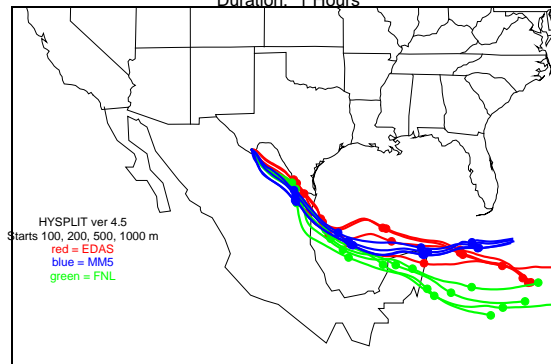

Begins: Sep. 5, 1999 hr 6 (jd 248)
Duration: 1 Hours

HYSPLIT ver 4.5
Starts 100, 200, 500, 1000 m
red = EDAS
blue = MMS
green = FNL