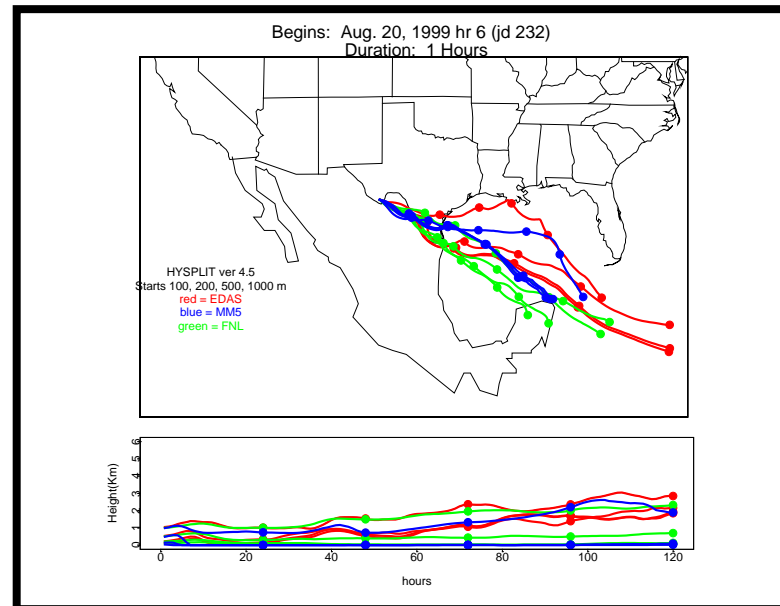

Begins: Aug. 16, 1999 hr 0 (jd 228)
Duration: 1 Hours

HYSPLIT ver 4.5
Starts 100, 200, 500, 1000 m
red = EDAS
blue = MMS
green = FNL

Begins: Aug. 16, 1999 hr 6 (jd 228)
Duration: 1 Hours

HYSPLIT ver 4.5
Starts 100, 200, 500, 1000 m
red = EDAS
blue = MMS
green = FNL