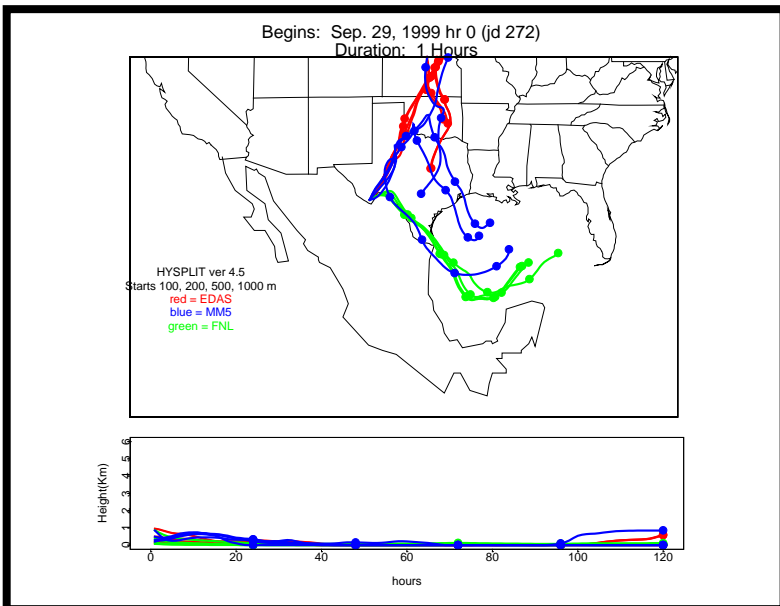

Begins: Sep. 17, 1999 hr 0 (jd 260)
Duration: 1 Hours

HYSPLIT ver 4.5
Starts 100, 200, 500, 1000 m
red = EDAS
blue = MMS
green = FNL

Begins: Sep. 17, 1999 hr 6 (jd 260)
Duration: 1 Hours

HYSPLIT ver 4.5
Starts 100, 200, 500, 1000 m
red = EDAS
blue = MMS
green = FNL