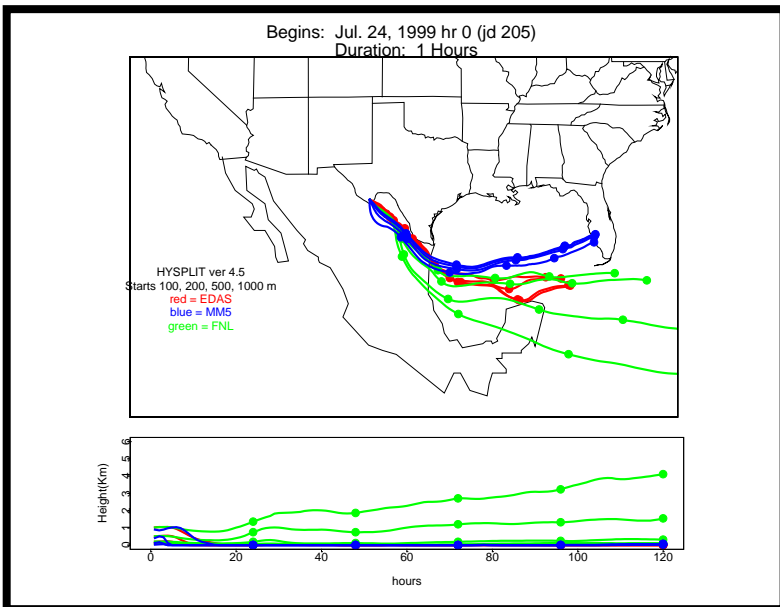

Begins: Jul. 17, 1999 hr 0 (jd 198)
Duration: 1 Hours

HYSPLIT ver 4.5
Starts 100, 200, 500, 1000 m
red = EDAS
blue = MMS
green = FNL

Begins: Jul. 17, 1999 hr 6 (jd 198)
Duration: 1 Hours

HYSPLIT ver 4.5
Starts 100, 200, 500, 1000 m
red = EDAS
blue = MMS
green = FNL