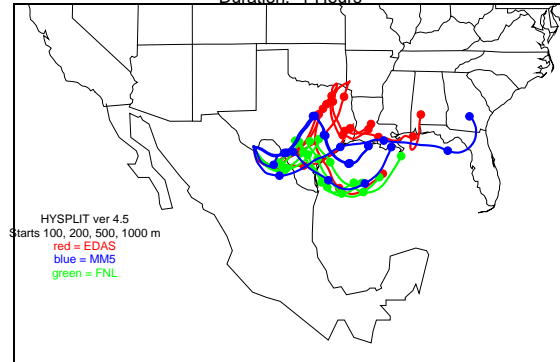

Begins: Sep. 15, 1999 hr 6 (jd 258)
Duration: 1 Hours

HYSPLIT ver 4.5
Starts 100, 200, 500, 1000 m
red = EDAS
blue = MMS
green = FNL