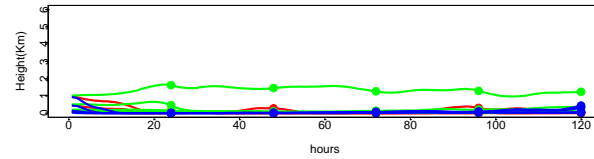

Begins: Aug. 27, 1999 hr 12 (jd 239)
Duration: 1 Hours

HYSPLIT ver 4.5
Starts 100, 200, 500, 1000 m
red = EDAS
blue = MMS
green = FNL

Begins: Aug. 27, 1999 hr 18 (jd 239)
Duration: 1 Hours

HYSPLIT ver 4.5
Starts 100, 200, 500, 1000 m
red = EDAS
blue = MMS
green = FNL