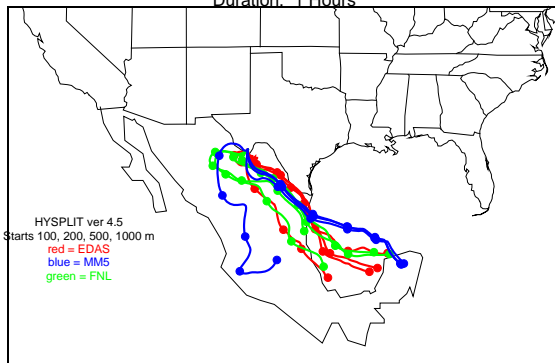

Begins: Jul. 29, 1999 hr 12 (jd 210)
Duration: 1 Hours

HYSPLIT ver 4.5
Starts 100, 200, 500, 1000 m
red = EDAS
blue = MMS
green = FNL

Begins: Jul. 29, 1999 hr 18 (jd 210)
Duration: 1 Hours

HYSPLIT ver 4.5
Starts 100, 200, 500, 1000 m
red = EDAS
blue = MMS
green = FNL

Begins: Jul. 30, 1999 hr 0 (jd 211)
Duration: 1 Hours

HYSPLIT ver 4.5
Starts 100, 200, 500, 1000 m
red = EDAS
blue = MMS
green = FNL

Begins: Jul. 30, 1999 hr 6 (jd 211)
Duration: 1 Hours

HYSPLIT ver 4.5
Starts 100, 200, 500, 1000 m
red = EDAS
blue = MMS
green = FNL