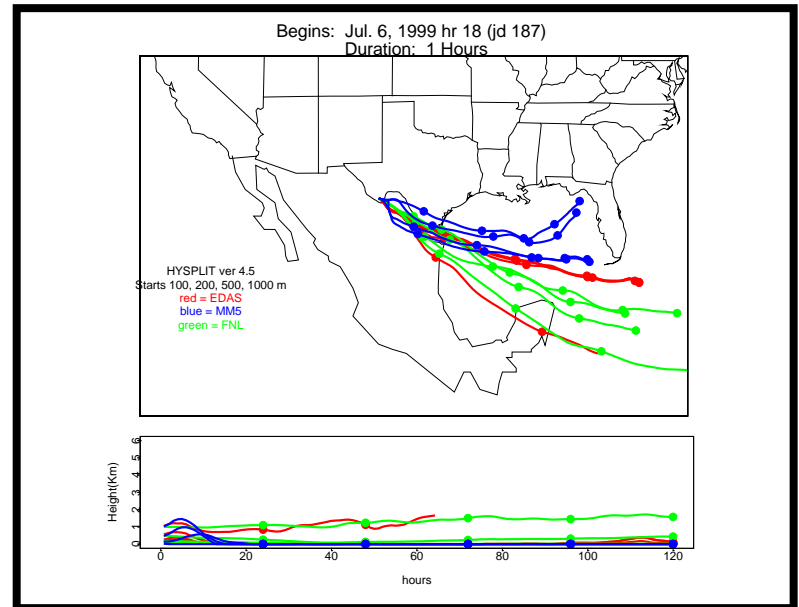

Appendix 4c. 5-day HYSPLIT Back Trajectories

Each page has a map for each of four evenly spaced hours (0, 6, 12, and 18 CST) during a single 24-hour particle sampling period (8am-8am). Red trajectories were generated with MM5 data, blue with EDAS, and green with FNL data. All were generated by HYSPLIT ver 4.5.