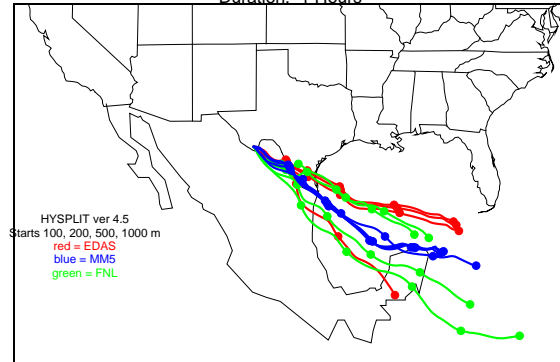

Begins: Aug. 27, 1999 hr 6 (jd 239)
Duration: 1 Hours

HYSPLIT ver 4.5
Starts 100, 200, 500, 1000 m
red = EDAS
blue = MMS
green = FNL