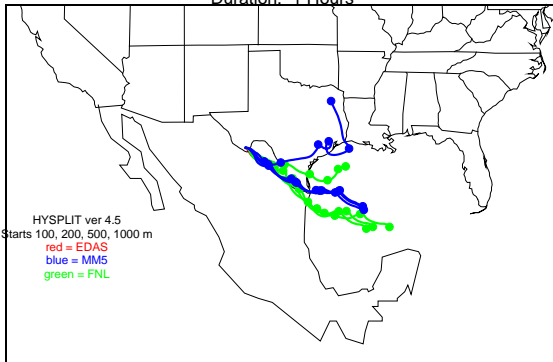

Begins: Aug. 30, 1999 hr 12 (jd 242)
Duration: 1 Hours

HYSPLIT ver 4.5
Starts 100, 200, 500, 1000 m
red = EDAS
blue = MMS
green = FNL