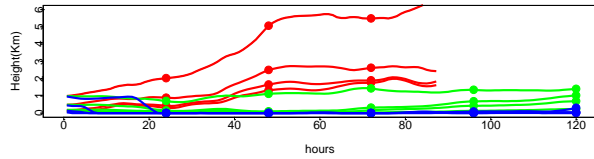

Begins: Sep. 2, 1999 hr 12 (jd 245)
Duration: 1 Hours

HYSPLIT ver 4.5
Starts 100, 200, 500, 1000 m
red = EDAS
blue = MMS
green = FNL

Begins: Sep. 2, 1999 hr 18 (jd 245)
Duration: 1 Hours

HYSPLIT ver 4.5
Starts 100, 200, 500, 1000 m
red = EDAS
blue = MMS
green = FNL

Begins: Sep. 3, 1999 hr 0 (jd 246)
Duration: 1 Hours

HYSPLIT ver 4.5
Starts 100, 200, 500, 1000 m
red = EDAS
blue = MMS
green = FNL

Begins: Sep. 3, 1999 hr 6 (jd 246)
Duration: 1 Hours

HYSPLIT ver 4.5
Starts 100, 200, 500, 1000 m
red = EDAS
blue = MMS
green = FNL