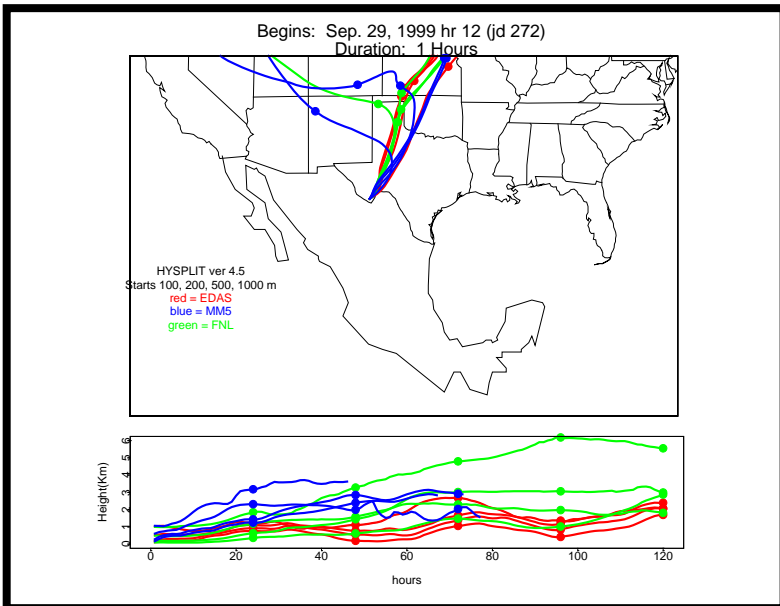

Begins: Sep. 17, 1999 hr 0 (jd 260)
Duration: 1 Hours

HYSPLIT ver 4.5
Starts 100, 200, 500, 1000 m
red = EDAS
blue = MMS
green = FNL

Begins: Sep. 17, 1999 hr 6 (jd 260)
Duration: 1 Hours

HYSPLIT ver 4.5
Starts 100, 200, 500, 1000 m
red = EDAS
blue = MMS
green = FNL