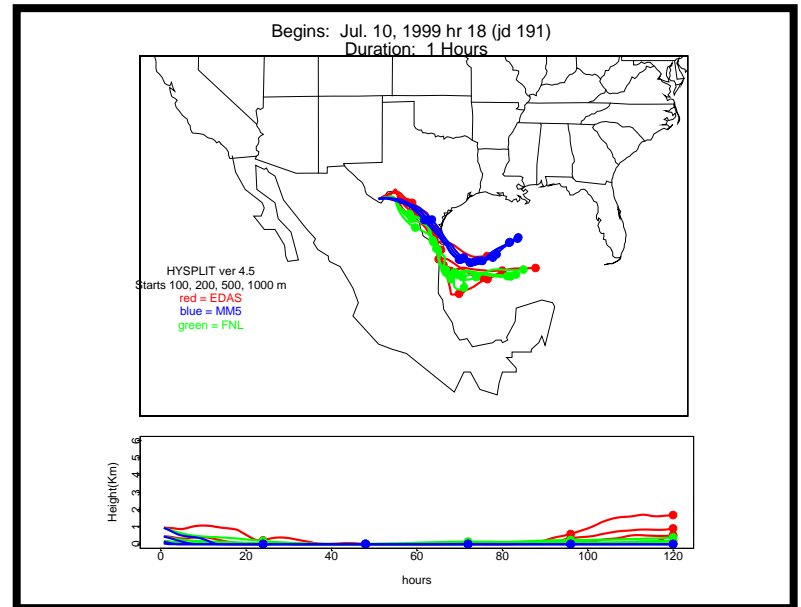

Begins: Jul. 10, 1999 hr 0 (jd 191)
Duration: 1 Hours

HYSPLIT ver 4.5
Starts 100, 200, 500, 1000 m
red = EDAS
blue = MMS
green = FNL

Begins: Jul. 10, 1999 hr 6 (jd 191)
Duration: 1 Hours

HYSPLIT ver 4.5
Starts 100, 200, 500, 1000 m
red = EDAS
blue = MMS
green = FNL