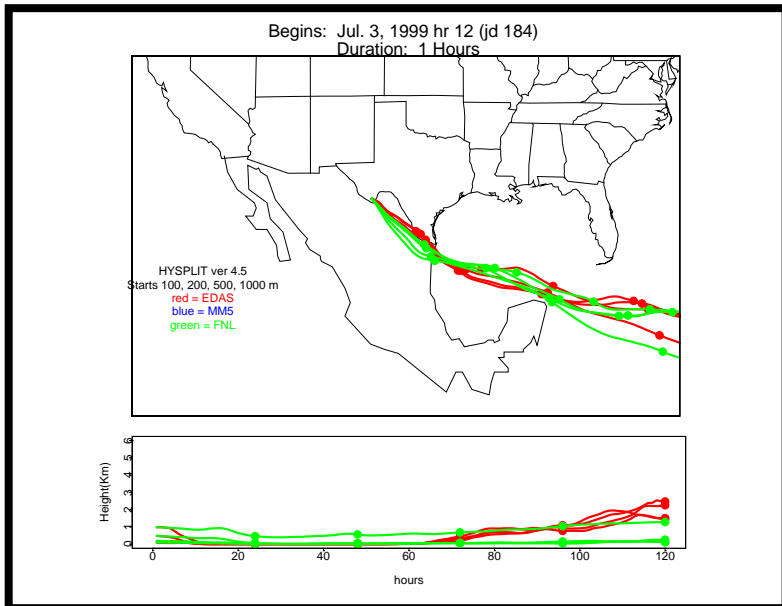

Appendix 4c. 5-day HYSPLIT Back Trajectories

Each page has a map for each of four evenly spaced hours (0, 6, 12, and 18 CST) during a single 24-hour particle sampling period (8am-8am). Red trajectories were generated with MM5 data, blue with EDAS, and green with FNL data. All were generated by HYSPLIT ver 4.5.