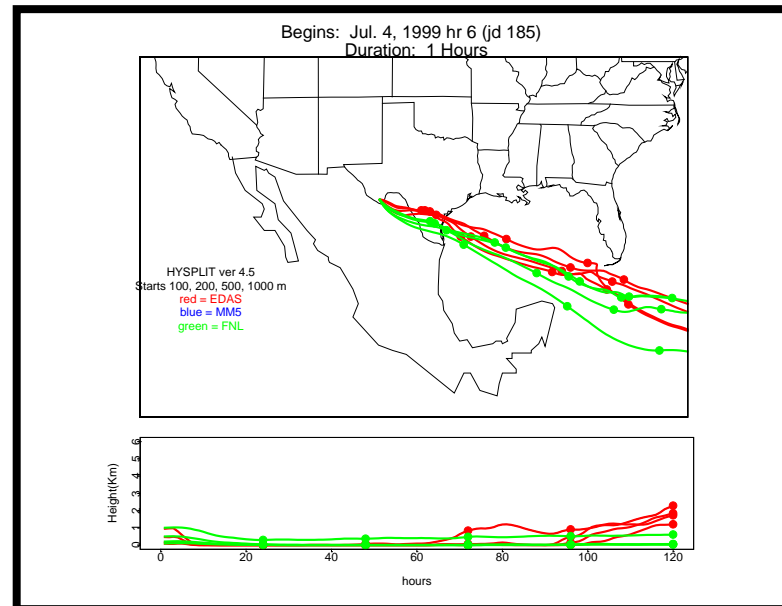

Appendix 4c. 5-day HYSPLIT Back Trajectories

Each page has a map for each of four evenly spaced hours (0, 6, 12, and 18 CST) during a single 24-hour particle sampling period (8am-8am). Red trajectories were generated with MM5 data, blue with EDAS, and green with FNL data. All were generated by HYSPLIT ver 4.5.