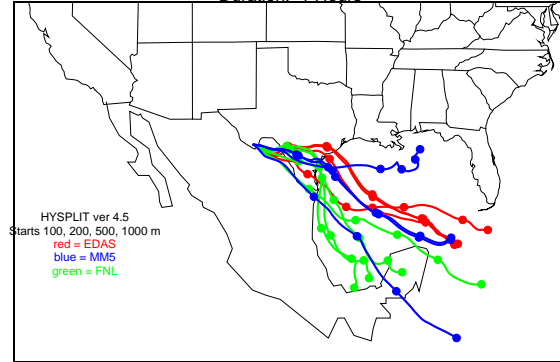

Begins: Aug. 16, 1999 hr 0 (jd 228)
Duration: 1 Hours

HYSPLIT ver 4.5
Starts 100, 200, 500, 1000 m
red = EDAS
blue = MMS
green = FNL

Begins: Aug. 16, 1999 hr 6 (jd 228)
Duration: 1 Hours

HYSPLIT ver 4.5
Starts 100, 200, 500, 1000 m
red = EDAS
blue = MMS
green = FNL

Begins: Aug. 25, 1999 hr 12 (jd 237)
Duration: 1 Hours

HYSPLIT ver 4.5
Starts 100, 200, 500, 1000 m
red = EDAS
blue = MMS
green = FNL

Begins: Aug. 25, 1999 hr 18 (jd 237)
Duration: 1 Hours

HYSPLIT ver 4.5
Starts 100, 200, 500, 1000 m
red = EDAS
blue = MMS
green = FNL