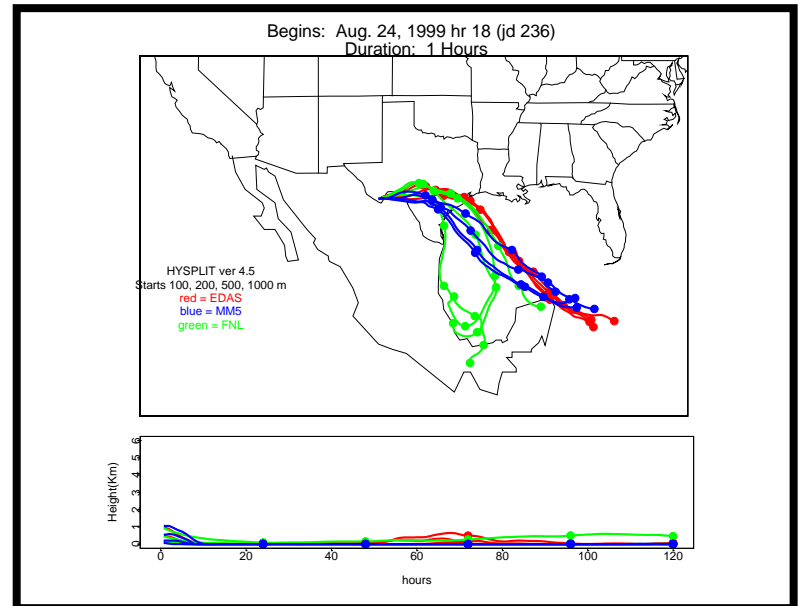

Begins: Aug. 16, 1999 hr 0 (jd 228)
Duration: 1 Hours

HYSPLIT ver 4.5
Starts 100, 200, 500, 1000 m
red = EDAS
blue = MMS
green = FNL

Begins: Aug. 16, 1999 hr 6 (jd 228)
Duration: 1 Hours

HYSPLIT ver 4.5
Starts 100, 200, 500, 1000 m
red = EDAS
blue = MMS
green = FNL