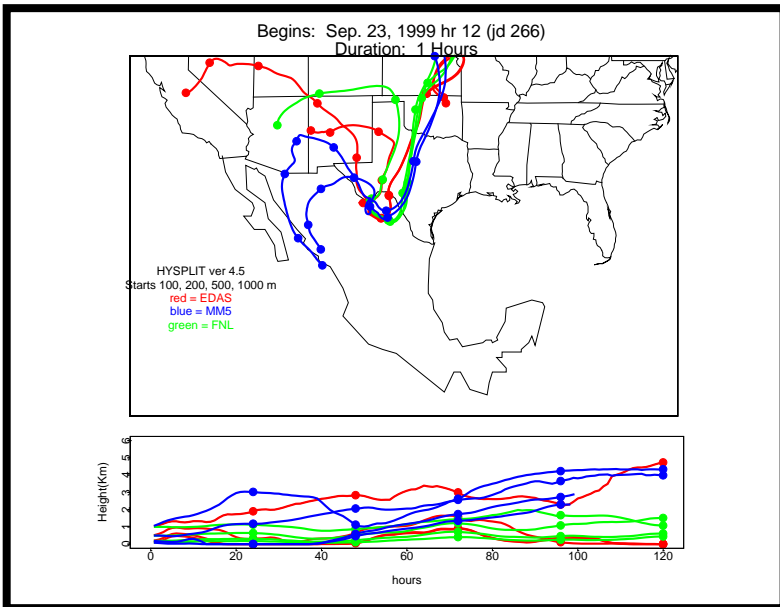

Begins: Sep. 17, 1999 hr 0 (jd 260)
Duration: 1 Hours

HYSPLIT ver 4.5
Starts 100, 200, 500, 1000 m
red = EDAS
blue = MMS
green = FNL

Begins: Sep. 17, 1999 hr 6 (jd 260)
Duration: 1 Hours

HYSPLIT ver 4.5
Starts 100, 200, 500, 1000 m
red = EDAS
blue = MMS
green = FNL