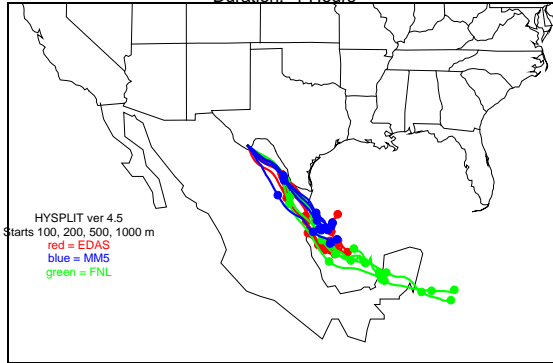

Begins: Aug. 10, 1999 hr 0 (jd 222)
Duration: 1 Hours

HYSPLIT ver 4.5
Starts 100, 200, 500, 1000 m
red = EDAS
blue = MMS
green = FNL