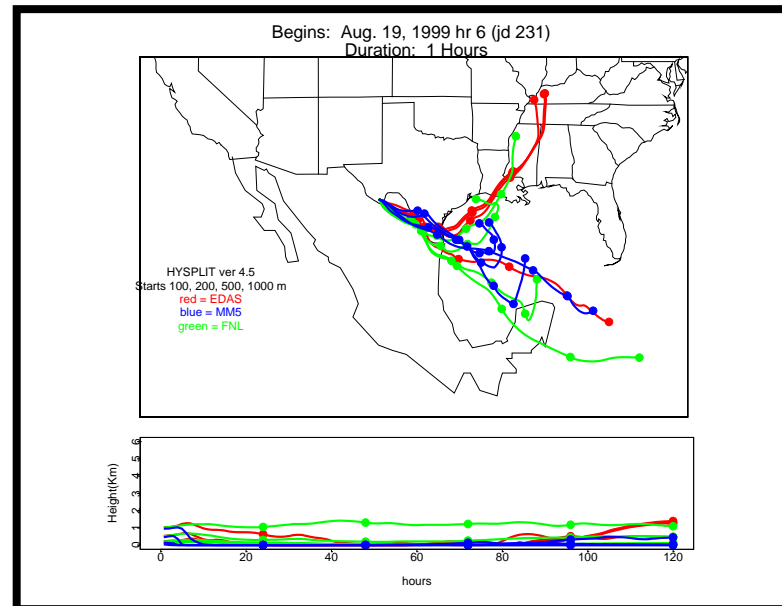

Begins: Aug. 16, 1999 hr 0 (jd 228)
Duration: 1 Hours

HYSPLIT ver 4.5
Starts 100, 200, 500, 1000 m
red = EDAS
blue = MMS
green = FNL

Begins: Aug. 16, 1999 hr 6 (jd 228)
Duration: 1 Hours

HYSPLIT ver 4.5
Starts 100, 200, 500, 1000 m
red = EDAS
blue = MMS
green = FNL