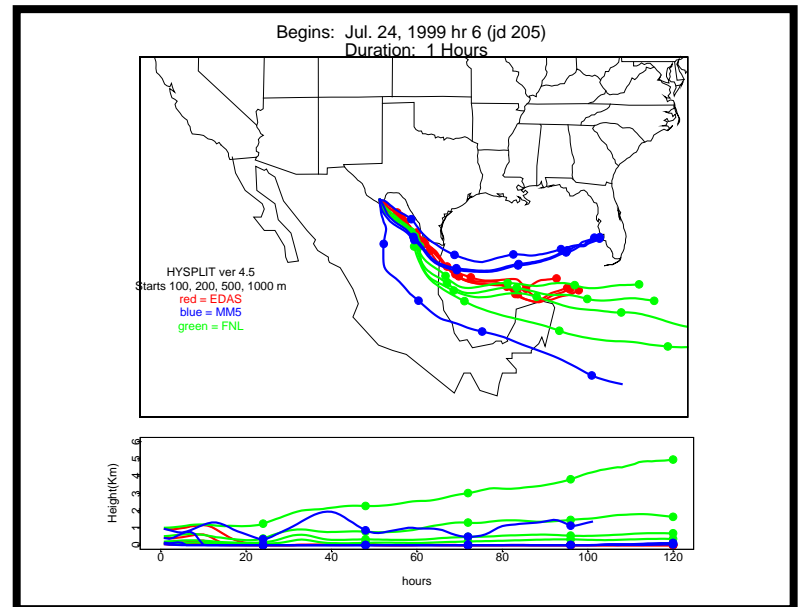

Begins: Jul. 17, 1999 hr 0 (jd 198)
Duration: 1 Hours

HYSPLIT ver 4.5
Starts 100, 200, 500, 1000 m
red = EDAS
blue = MMS
green = FNL

Begins: Jul. 17, 1999 hr 6 (jd 198)
Duration: 1 Hours

HYSPLIT ver 4.5
Starts 100, 200, 500, 1000 m
red = EDAS
blue = MMS
green = FNL