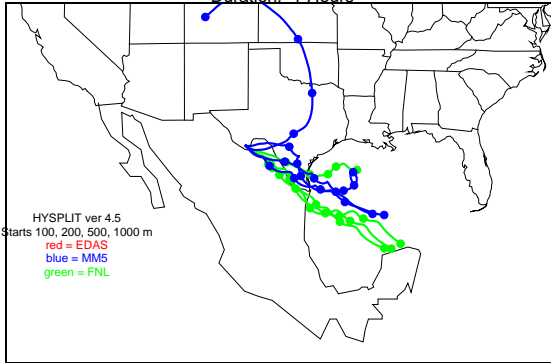

Begins: Aug. 30, 1999 hr 0 (jd 242)
Duration: 1 Hours

HYSPLIT ver 4.5
Starts 100, 200, 500, 1000 m
red = EDAS
blue = MMS
green = FNL