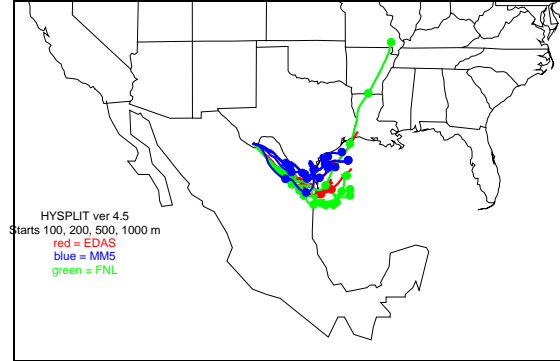

Begins: Sep. 1, 1999 hr 18 (jd 244)
Duration: 1 Hours

HYSPLIT ver 4.5
Starts 100, 200, 500, 1000 m
red = EDAS
blue = MMS
green = FNL