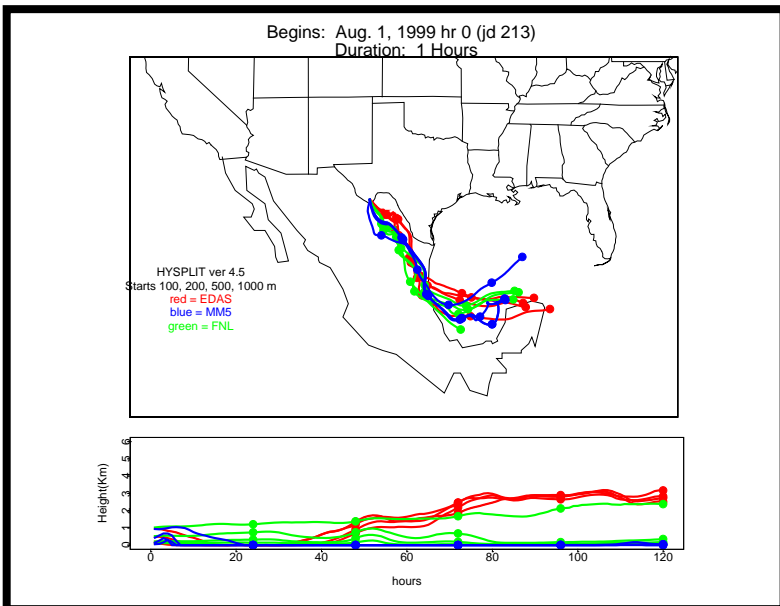

Begins: Jul. 31, 1999 hr 0 (jd 212)
Duration: 1 Hours

HYSPLIT ver 4.5
Starts 100, 200, 500, 1000 m
red = EDAS
blue = MMS
green = FNL

Begins: Jul. 31, 1999 hr 6 (jd 212)
Duration: 1 Hours

HYSPLIT ver 4.5
Starts 100, 200, 500, 1000 m
red = EDAS
blue = MMS
green = FNL