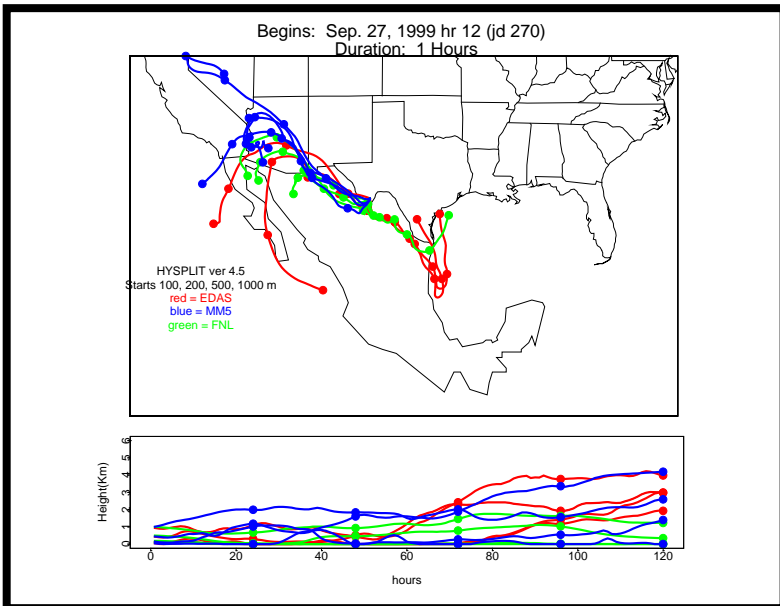

Begins: Sep. 17, 1999 hr 0 (jd 260)
Duration: 1 Hours

HYSPLIT ver 4.5
Starts 100, 200, 500, 1000 m
red = EDAS
blue = MMS
green = FNL

Begins: Sep. 17, 1999 hr 6 (jd 260)
Duration: 1 Hours

HYSPLIT ver 4.5
Starts 100, 200, 500, 1000 m
red = EDAS
blue = MMS
green = FNL