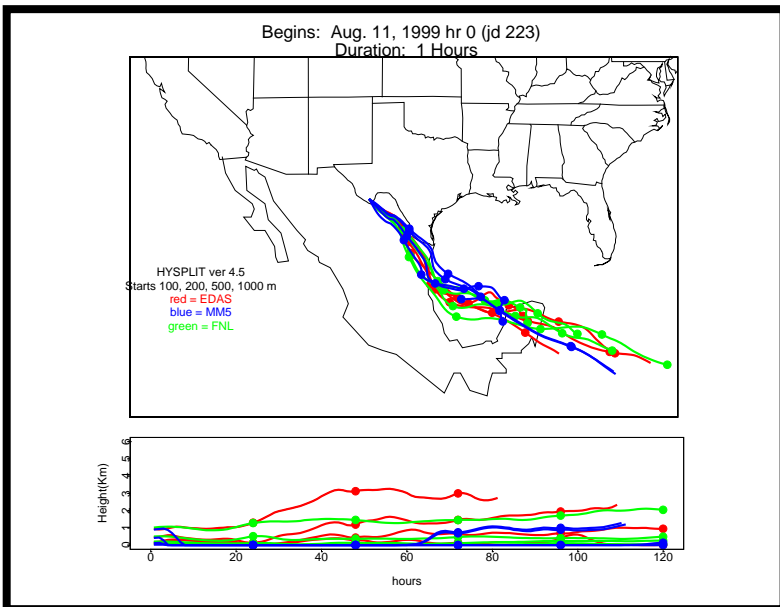

Begins: Aug. 10, 1999 hr 0 (jd 222)
Duration: 1 Hours

HYSPLIT ver 4.5
Starts 100, 200, 500, 1000 m
red = EDAS
blue = MMS
green = FNL

Begins: Aug. 10, 1999 hr 6 (jd 222)
Duration: 1 Hours

HYSPLIT ver 4.5
Starts 100, 200, 500, 1000 m
red = EDAS
blue = MMS
green = FNL