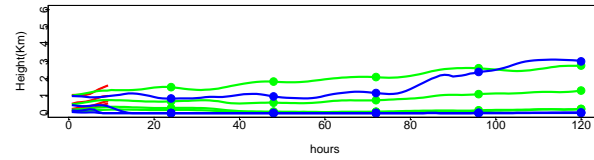

Begins: Aug. 30, 1999 hr 0 (jd 242)
Duration: 1 Hours

HYSPLIT ver 4.5
Starts 100, 200, 500, 1000 m
red = EDAS
blue = MMS
green = FNL

Begins: Aug. 30, 1999 hr 6 (jd 242)
Duration: 1 Hours

HYSPLIT ver 4.5
Starts 100, 200, 500, 1000 m
red = EDAS
blue = MMS
green = FNL