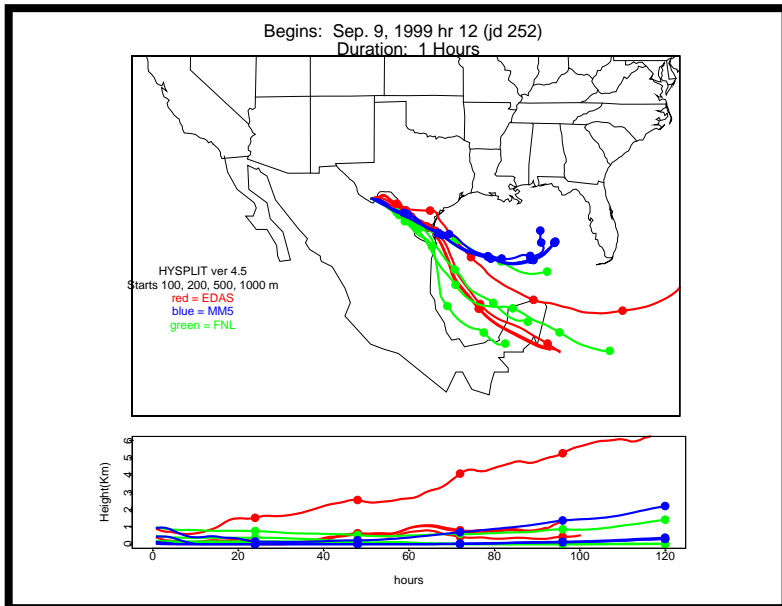

Begins: Sep. 10, 1999 hr 12 (jd 253)
Duration: 1 Hours

HYSPLIT ver 4.5
Starts 100, 200, 500, 1000 m
red = EDAS
blue = MMS
green = FNL

Begins: Sep. 10, 1999 hr 18 (jd 253)
Duration: 1 Hours

HYSPLIT ver 4.5
Starts 100, 200, 500, 1000 m
red = EDAS
blue = MMS
green = FNL