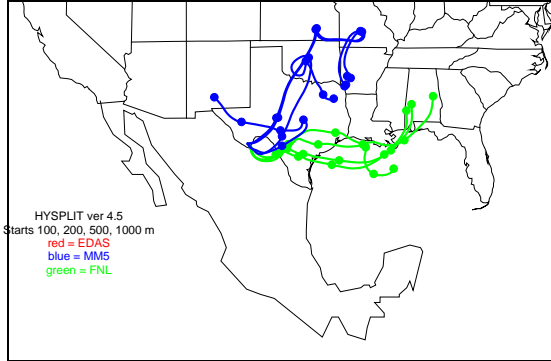

Begins: Oct. 5, 1999 hr 12 (jd 278)
Duration: 1 Hours