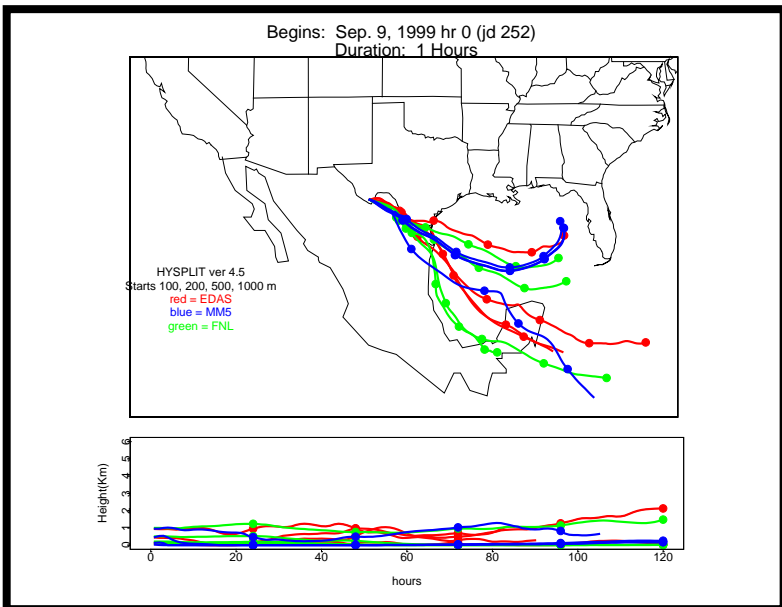

Begins: Sep. 10, 1999 hr 12 (jd 253)
Duration: 1 Hours

HYSPLIT ver 4.5
Starts 100, 200, 500, 1000 m
red = EDAS
blue = MMS
green = FNL

Begins: Sep. 10, 1999 hr 18 (jd 253)
Duration: 1 Hours

HYSPLIT ver 4.5
Starts 100, 200, 500, 1000 m
red = EDAS
blue = MMS
green = FNL