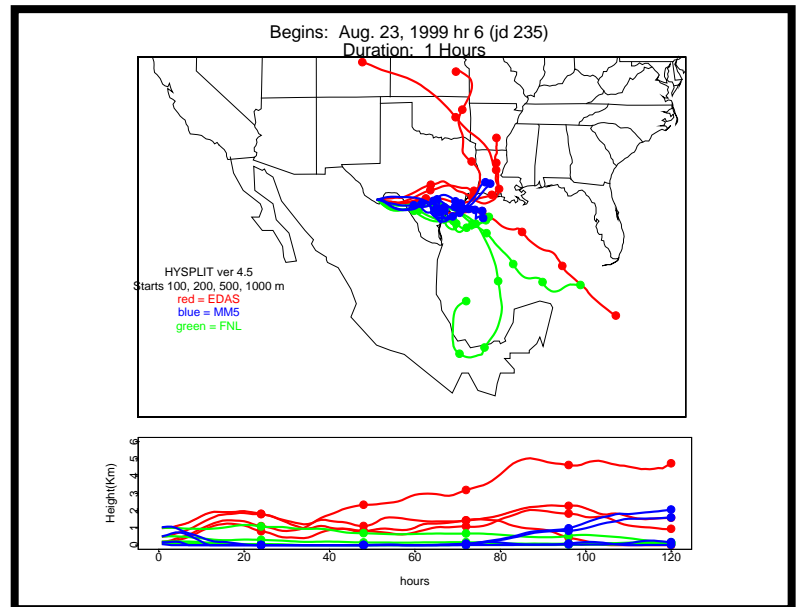

Begins: Aug. 16, 1999 hr 0 (jd 228)
Duration: 1 Hours

HYSPLIT ver 4.5
Starts 100, 200, 500, 1000 m
red = EDAS
blue = MMS
green = FNL

Begins: Aug. 16, 1999 hr 6 (jd 228)
Duration: 1 Hours

HYSPLIT ver 4.5
Starts 100, 200, 500, 1000 m
red = EDAS
blue = MMS
green = FNL