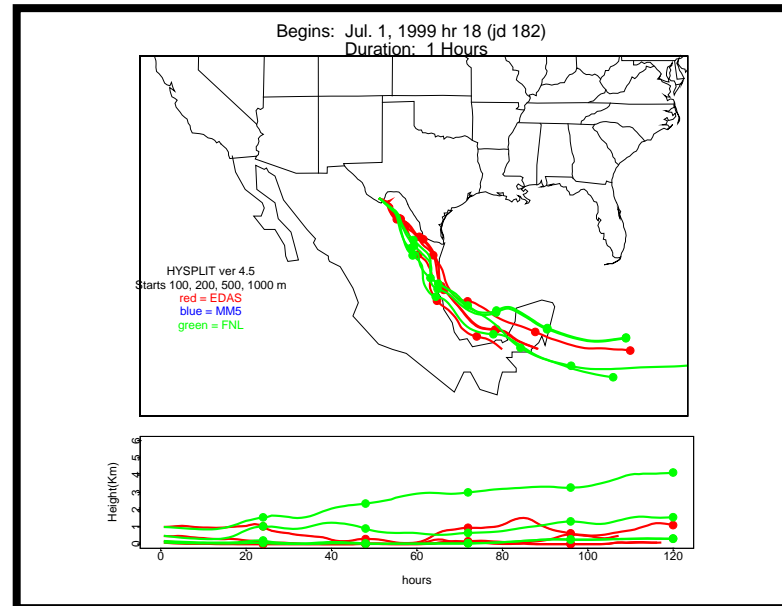

Appendix 4c. 5-day HYSPLIT Back Trajectories

Each page has a map for each of four evenly spaced hours (0, 6, 12, and 18 CST) during a single 24-hour particle sampling period (8am-8am). Red trajectories were generated with MM5 data, blue with EDAS, and green with FNL data. All were generated by HYSPLIT ver 4.5.