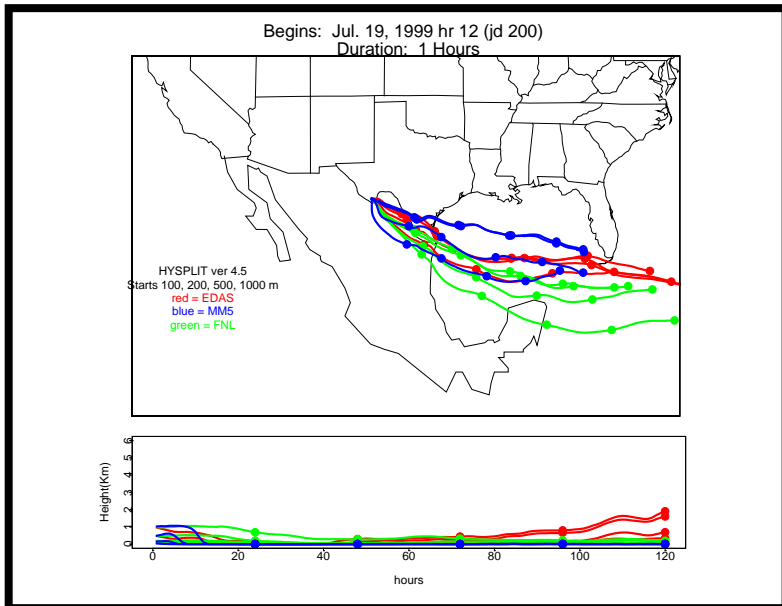

Begins: Jul. 17, 1999 hr 0 (jd 198)
Duration: 1 Hours

HYSPLIT ver 4.5
Starts 100, 200, 500, 1000 m
red = EDAS
blue = MMS
green = FNL

Begins: Jul. 17, 1999 hr 6 (jd 198)
Duration: 1 Hours

HYSPLIT ver 4.5
Starts 100, 200, 500, 1000 m
red = EDAS
blue = MMS
green = FNL