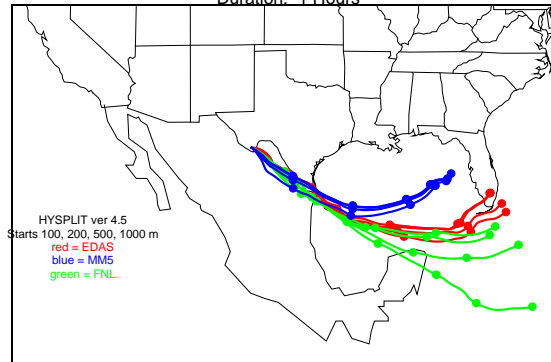

Begins: Sep. 6, 1999 hr 18 (jd 249)
Duration: 1 Hours