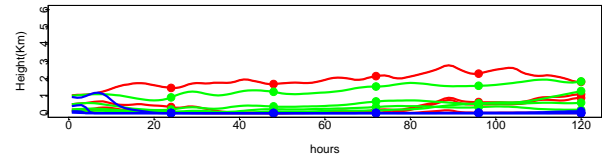

Begins: Aug. 10, 1999 hr 0 (jd 222)
Duration: 1 Hours

HYSPLIT ver 4.5
Starts 100, 200, 500, 1000 m
red = EDAS
blue = MMS
green = FNL

Begins: Aug. 10, 1999 hr 6 (jd 222)
Duration: 1 Hours

HYSPLIT ver 4.5
Starts 100, 200, 500, 1000 m
red = EDAS
blue = MMS
green = FNL