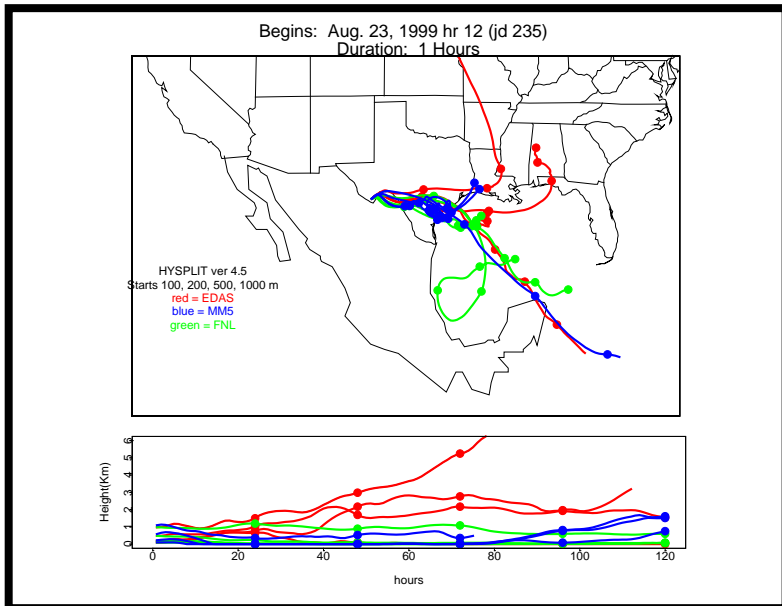

Begins: Aug. 16, 1999 hr 0 (jd 228)
Duration: 1 Hours

HYSPLIT ver 4.5
Starts 100, 200, 500, 1000 m
red = EDAS
blue = MMS
green = FNL

Begins: Aug. 16, 1999 hr 6 (jd 228)
Duration: 1 Hours

HYSPLIT ver 4.5
Starts 100, 200, 500, 1000 m
red = EDAS
blue = MMS
green = FNL