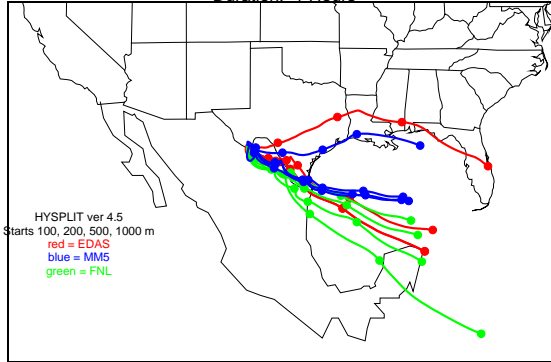

Appendix 4c. 5-day HYSPLIT Back Trajectories

Each page has a map for each of four evenly spaced hours (0, 6, 12, and 18 CST) during a single 24-hour particle sampling period (8am-8am). Red trajectories were generated with MM5 data, blue with EDAS, and green with FNL data. All were generated by HYSPLIT ver 4.5.

Begins: Jul. 9, 1999 hr 12 (jd 190)
Duration: 1 Hours

HYSPLIT ver 4.5
Starts 100, 200, 500, 1000 m
red = EDAS
blue = MMS
green = FNL

Begins: Jul. 9, 1999 hr 18 (jd 190)
Duration: 1 Hours

HYSPLIT ver 4.5
Starts 100, 200, 500, 1000 m
red = EDAS
blue = MMS
green = FNL