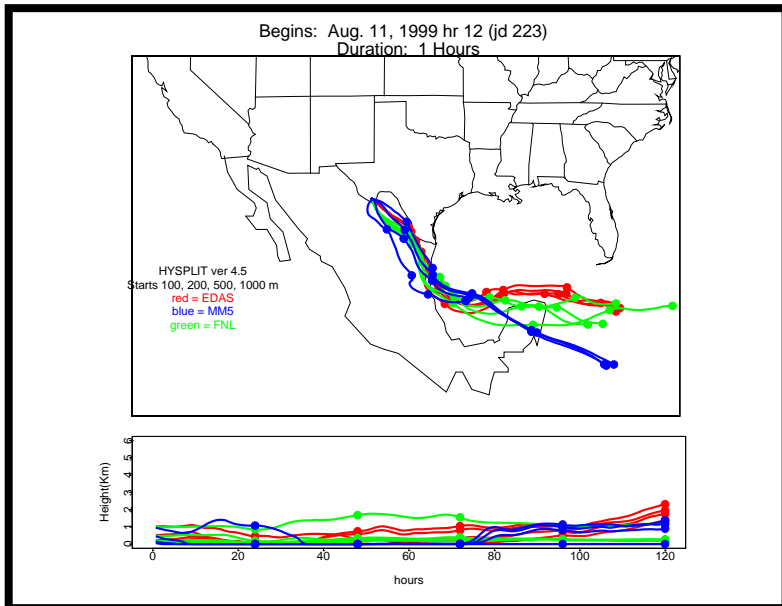

Begins: Aug. 10, 1999 hr 0 (jd 222)
Duration: 1 Hours

HYSPLIT ver 4.5
Starts 100, 200, 500, 1000 m
red = EDAS
blue = MMS
green = FNL

Begins: Aug. 10, 1999 hr 6 (jd 222)
Duration: 1 Hours

HYSPLIT ver 4.5
Starts 100, 200, 500, 1000 m
red = EDAS
blue = MMS
green = FNL