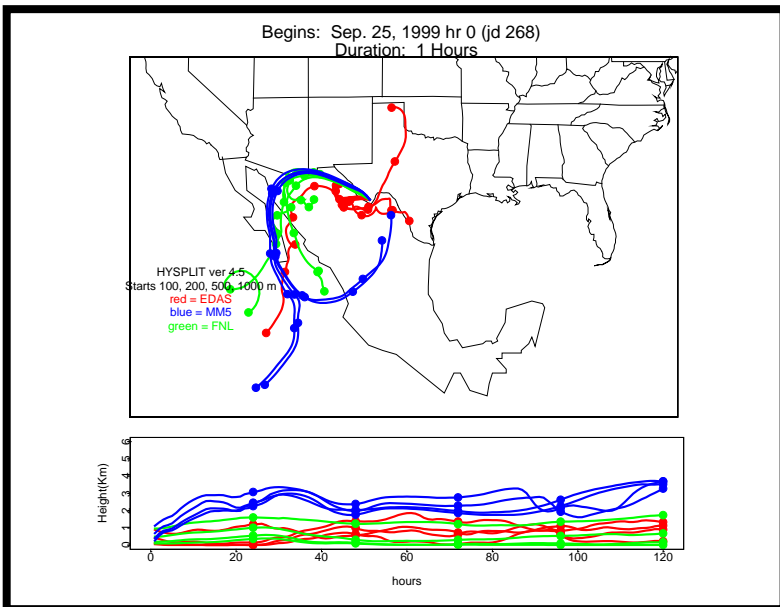

Begins: Sep. 17, 1999 hr 0 (jd 260)
Duration: 1 Hours

HYSPLIT ver 4.5
Starts 100, 200, 500, 1000 m
red = EDAS
blue = MMS
green = FNL

Begins: Sep. 17, 1999 hr 6 (jd 260)
Duration: 1 Hours

HYSPLIT ver 4.5
Starts 100, 200, 500, 1000 m
red = EDAS
blue = MMS
green = FNL