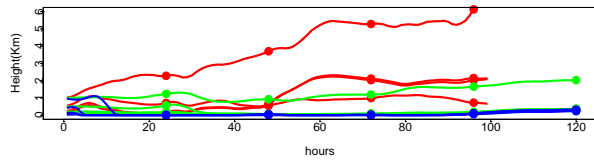

Begins: Sep. 2, 1999 hr 12 (jd 245)
Duration: 1 Hours

HYSPLIT ver 4.5
Starts 100, 200, 500, 1000 m
red = EDAS
blue = MMS
green = FNL

Begins: Sep. 2, 1999 hr 18 (jd 245)
Duration: 1 Hours

HYSPLIT ver 4.5
Starts 100, 200, 500, 1000 m
red = EDAS
blue = MMS
green = FNL

Begins: Sep. 3, 1999 hr 0 (jd 246)
Duration: 1 Hours

HYSPLIT ver 4.5
Starts 100, 200, 500, 1000 m
red = EDAS
blue = MMS
green = FNL

Begins: Sep. 3, 1999 hr 6 (jd 246)
Duration: 1 Hours

HYSPLIT ver 4.5
Starts 100, 200, 500, 1000 m
red = EDAS
blue = MMS
green = FNL