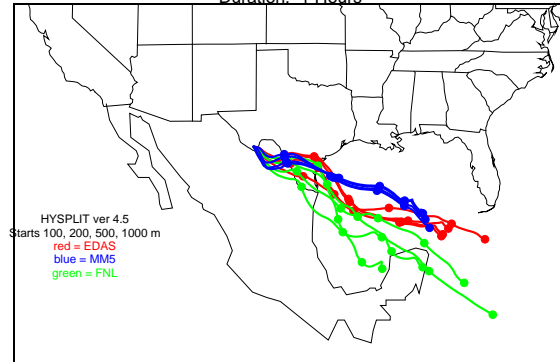

Begins: Aug. 25, 1999 hr 12 (jd 237)
Duration: 1 Hours

HYSPLIT ver 4.5
Starts 100, 200, 500, 1000 m
red = EDAS
blue = MMS
green = FNL

Begins: Aug. 25, 1999 hr 18 (jd 237)
Duration: 1 Hours

HYSPLIT ver 4.5
Starts 100, 200, 500, 1000 m
red = EDAS
blue = MMS
green = FNL

Begins: Aug. 26, 1999 hr 0 (jd 238)
Duration: 1 Hours

HYSPLIT ver 4.5
Starts 100, 200, 500, 1000 m
red = EDAS
blue = MMS
green = FNL

Begins: Aug. 26, 1999 hr 6 (jd 238)
Duration: 1 Hours

HYSPLIT ver 4.5
Starts 100, 200, 500, 1000 m
red = EDAS
blue = MMS
green = FNL