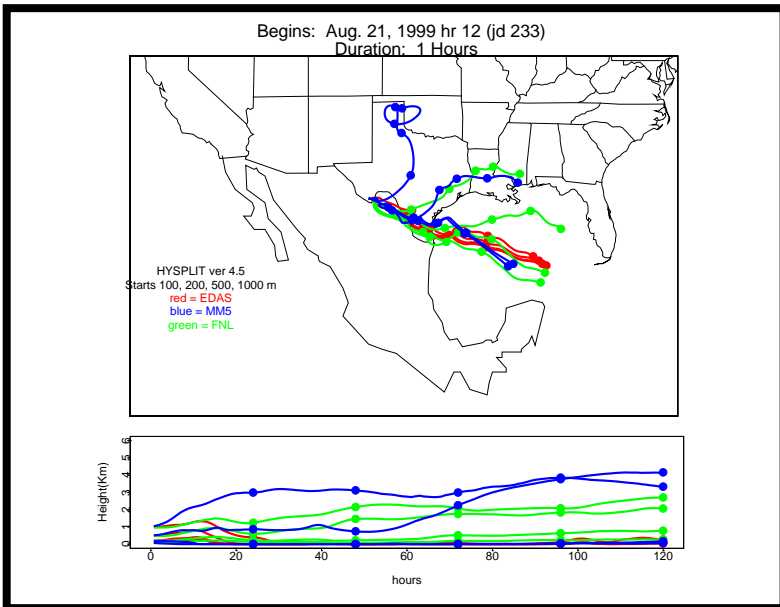

Begins: Aug. 16, 1999 hr 0 (jd 228)
Duration: 1 Hours

HYSPLIT ver 4.5
Starts 100, 200, 500, 1000 m
red = EDAS
blue = MMS
green = FNL

Begins: Aug. 16, 1999 hr 6 (jd 228)
Duration: 1 Hours

HYSPLIT ver 4.5
Starts 100, 200, 500, 1000 m
red = EDAS
blue = MMS
green = FNL