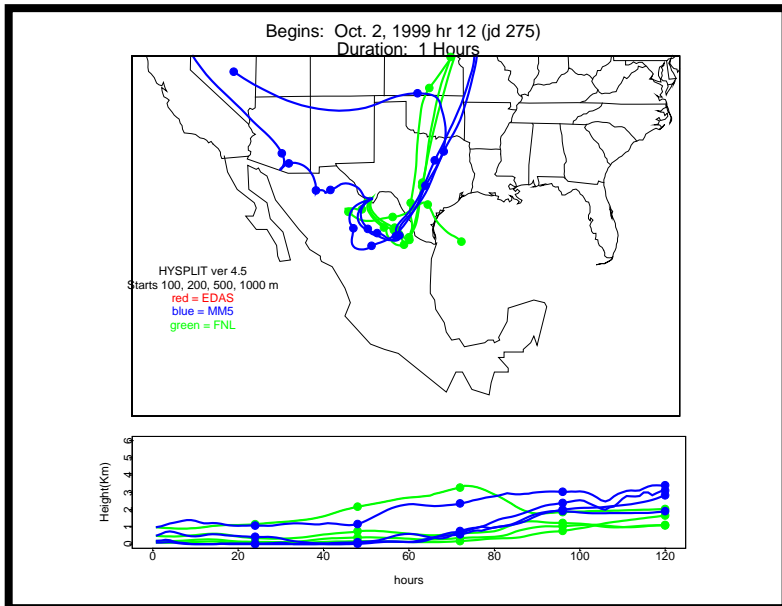

Begins: Sep. 17, 1999 hr 0 (jd 260)
Duration: 1 Hours

HYSPLIT ver 4.5
Starts 100, 200, 500, 1000 m
red = EDAS
blue = MMS
green = FNL

Begins: Sep. 17, 1999 hr 6 (jd 260)
Duration: 1 Hours

HYSPLIT ver 4.5
Starts 100, 200, 500, 1000 m
red = EDAS
blue = MMS
green = FNL