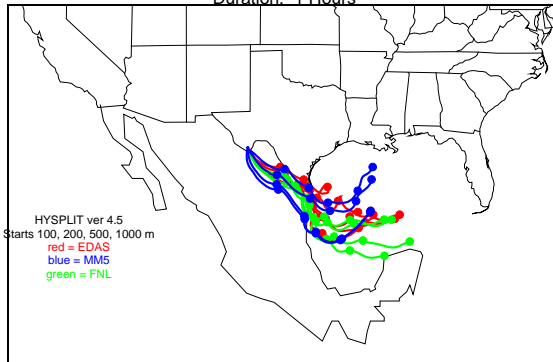

Begins: Aug. 6, 1999 hr 12 (jd 218)
Duration: 1 Hours

HYSPLIT ver 4.5
Starts 100, 200, 500, 1000 m
red = EDAS
blue = MMS
green = FNL