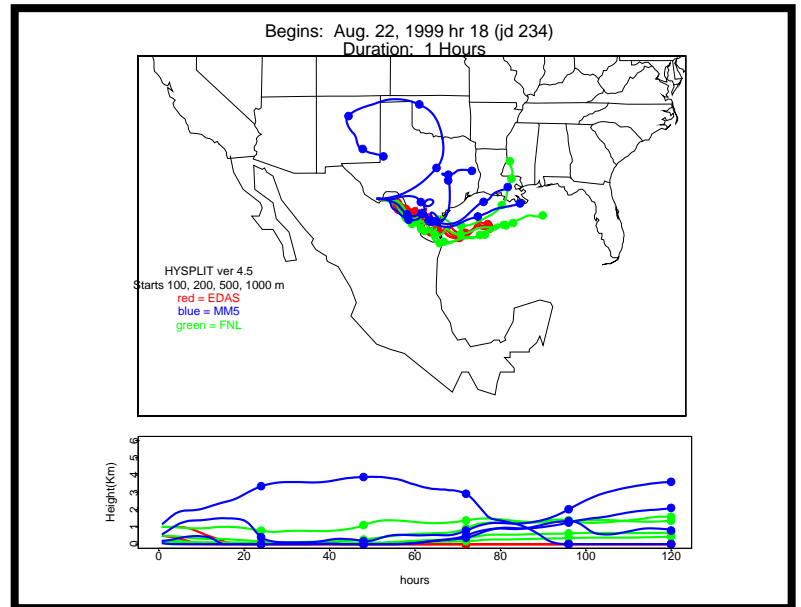

Begins: Aug. 16, 1999 hr 0 (jd 228)
Duration: 1 Hours

HYSPLIT ver 4.5
Starts 100, 200, 500, 1000 m
red = EDAS
blue = MMS
green = FNL

Begins: Aug. 16, 1999 hr 6 (jd 228)
Duration: 1 Hours

HYSPLIT ver 4.5
Starts 100, 200, 500, 1000 m
red = EDAS
blue = MMS
green = FNL