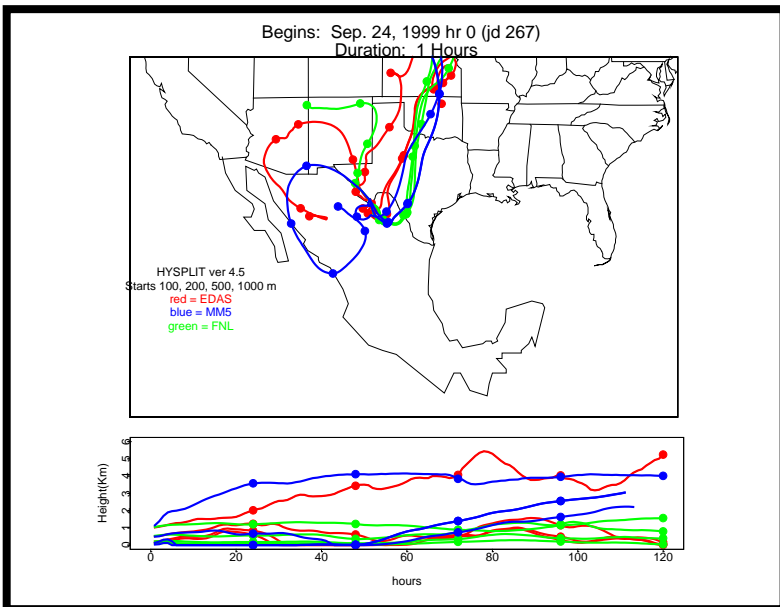

Begins: Sep. 17, 1999 hr 0 (jd 260)
Duration: 1 Hours

HYSPLIT ver 4.5
Starts 100, 200, 500, 1000 m
red = EDAS
blue = MMS
green = FNL

Begins: Sep. 17, 1999 hr 6 (jd 260)
Duration: 1 Hours

HYSPLIT ver 4.5
Starts 100, 200, 500, 1000 m
red = EDAS
blue = MMS
green = FNL