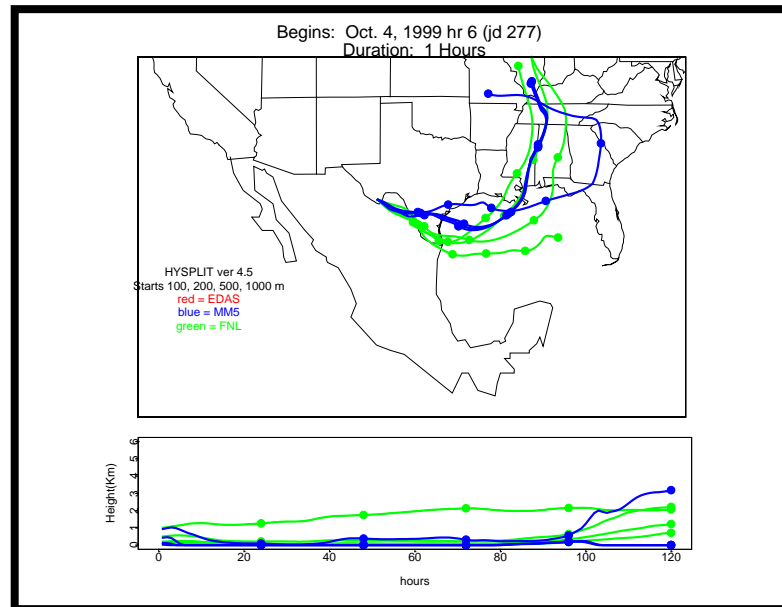

Begins: Sep. 17, 1999 hr 0 (jd 260)
Duration: 1 Hours

HYSPLIT ver 4.5
Starts 100, 200, 500, 1000 m
red = EDAS
blue = MMS
green = FNL

Begins: Sep. 17, 1999 hr 6 (jd 260)
Duration: 1 Hours

HYSPLIT ver 4.5
Starts 100, 200, 500, 1000 m
red = EDAS
blue = MMS
green = FNL