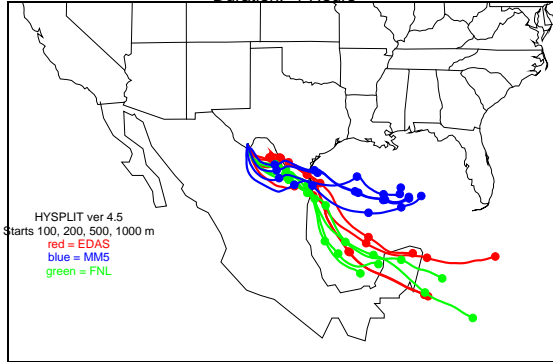

Begins: Sep. 10, 1999 hr 12 (jd 253)
Duration: 1 Hours

HYSPLIT ver 4.5
Starts 100, 200, 500, 1000 m
red = EDAS
blue = MMS
green = FNL

Begins: Sep. 10, 1999 hr 18 (jd 253)
Duration: 1 Hours

HYSPLIT ver 4.5
Starts 100, 200, 500, 1000 m
red = EDAS
blue = MMS
green = FNL