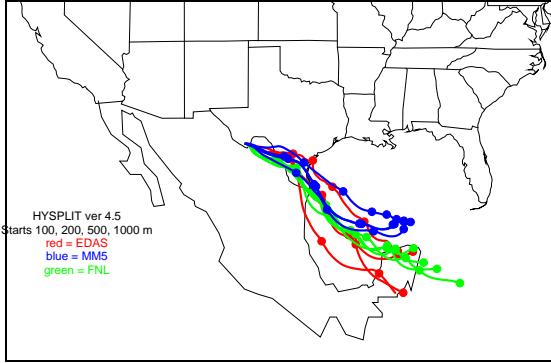

Begins: Aug. 3, 1999 hr 0 (jd 215)
Duration: 1 Hours

HYSPLIT ver 4.5
Starts 100, 200, 500, 1000 m
red = EDAS
blue = MMS
green = FNL

Begins: Aug. 3, 1999 hr 6 (jd 215)
Duration: 1 Hours

HYSPLIT ver 4.5
Starts 100, 200, 500, 1000 m
red = EDAS
blue = MMS
green = FNL

Begins: Aug. 3, 1999 hr 12 (jd 215)
Duration: 1 Hours

HYSPLIT ver 4.5
Starts 100, 200, 500, 1000 m
red = EDAS
blue = MMS
green = FNL

Begins: Aug. 3, 1999 hr 18 (jd 215)
Duration: 1 Hours

HYSPLIT ver 4.5
Starts 100, 200, 500, 1000 m
red = EDAS
blue = MMS
green = FNL