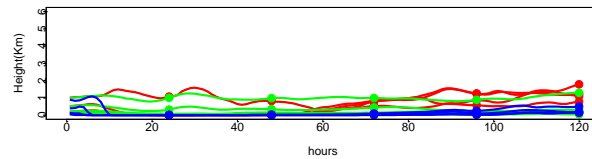

Begins: Jul. 28, 1999 hr 0 (jd 209)
Duration: 1 Hours

HYSPLIT ver 4.5
Starts 100, 200, 500, 1000 m
red = EDAS
blue = MMS
green = FNL

Begins: Jul. 28, 1999 hr 6 (jd 209)
Duration: 1 Hours

HYSPLIT ver 4.5
Starts 100, 200, 500, 1000 m
red = EDAS
blue = MMS
green = FNL