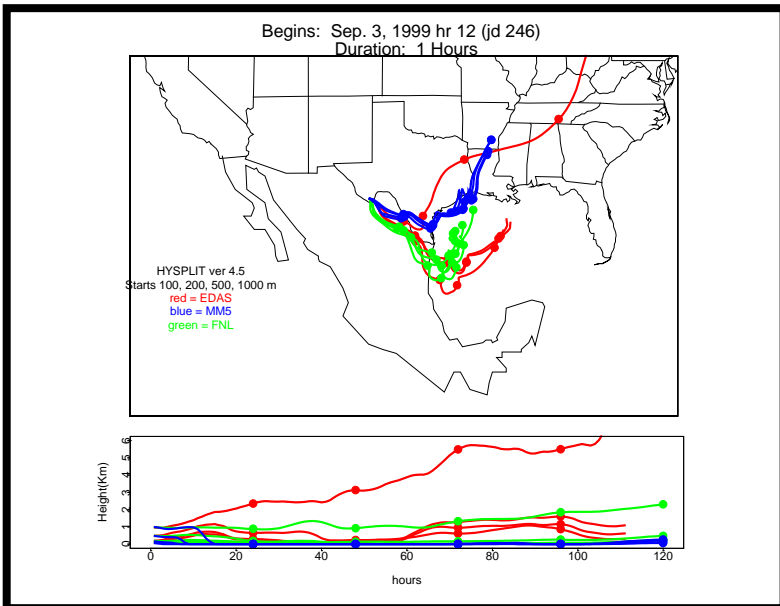

Begins: Sep. 3, 1999 hr 0 (jd 246)
Duration: 1 Hours

HYSPLIT ver 4.5
Starts 100, 200, 500, 1000 m
red = EDAS
blue = MMS
green = FNL

Begins: Sep. 3, 1999 hr 6 (jd 246)
Duration: 1 Hours

HYSPLIT ver 4.5
Starts 100, 200, 500, 1000 m
red = EDAS
blue = MMS
green = FNL