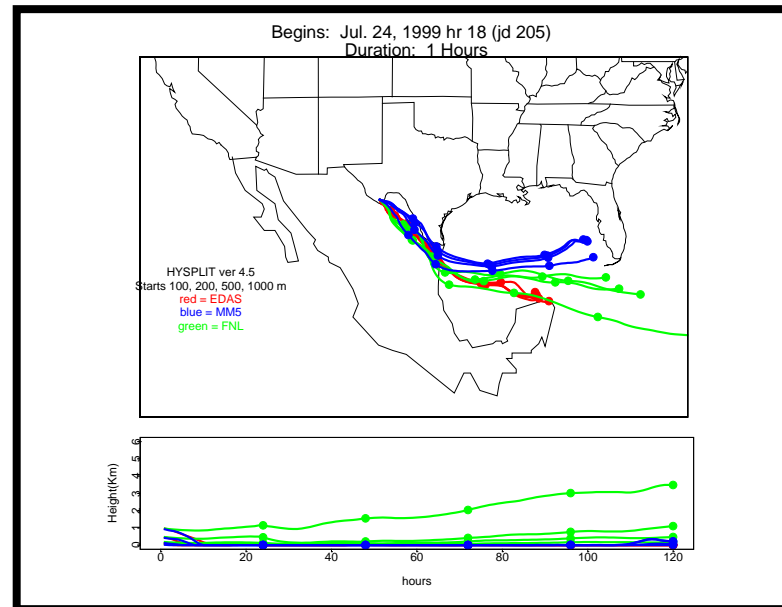

Begins: Jul. 17, 1999 hr 0 (jd 198)
Duration: 1 Hours

HYSPLIT ver 4.5
Starts 100, 200, 500, 1000 m
red = EDAS
blue = MMS
green = FNL

Begins: Jul. 17, 1999 hr 6 (jd 198)
Duration: 1 Hours

HYSPLIT ver 4.5
Starts 100, 200, 500, 1000 m
red = EDAS
blue = MMS
green = FNL