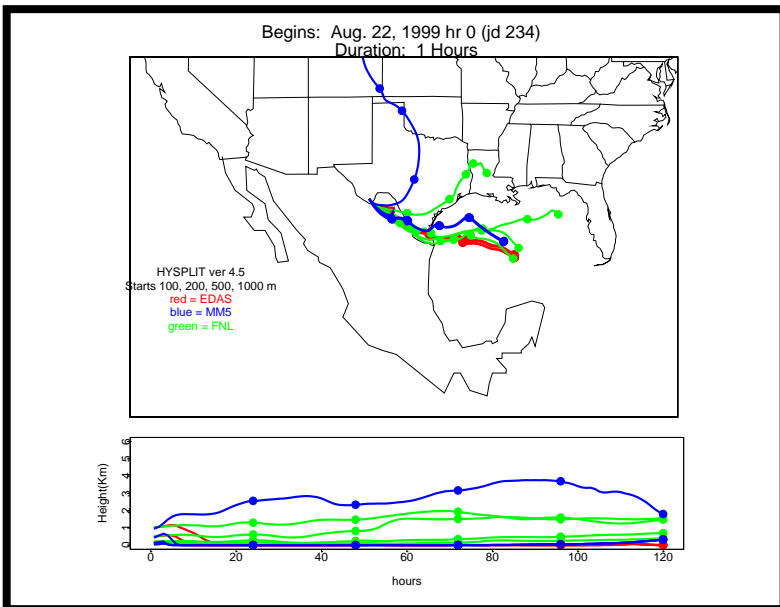

Begins: Aug. 16, 1999 hr 0 (jd 228)
Duration: 1 Hours

HYSPLIT ver 4.5
Starts 100, 200, 500, 1000 m
red = EDAS
blue = MMS
green = FNL

Begins: Aug. 16, 1999 hr 6 (jd 228)
Duration: 1 Hours

HYSPLIT ver 4.5
Starts 100, 200, 500, 1000 m
red = EDAS
blue = MMS
green = FNL