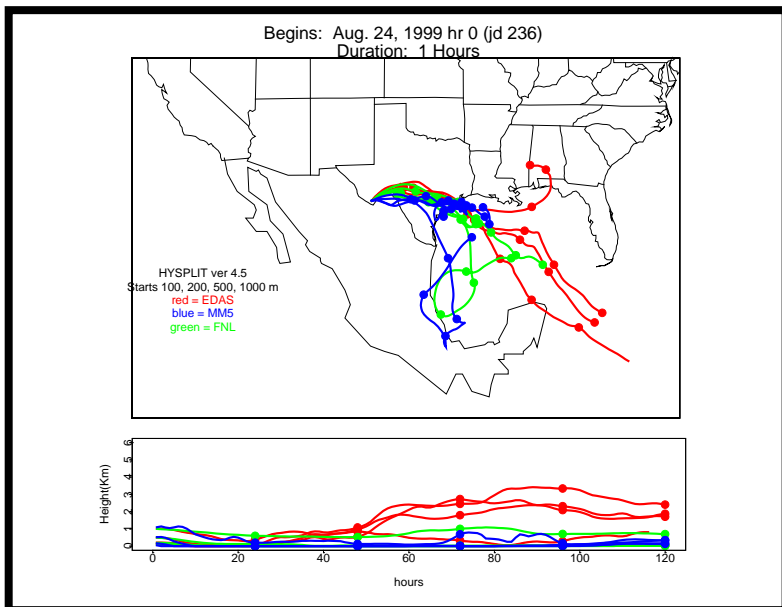

Begins: Aug. 16, 1999 hr 0 (jd 228)
Duration: 1 Hours

HYSPLIT ver 4.5
Starts 100, 200, 500, 1000 m
red = EDAS
blue = MMS
green = FNL

Begins: Aug. 16, 1999 hr 6 (jd 228)
Duration: 1 Hours

HYSPLIT ver 4.5
Starts 100, 200, 500, 1000 m
red = EDAS
blue = MMS
green = FNL