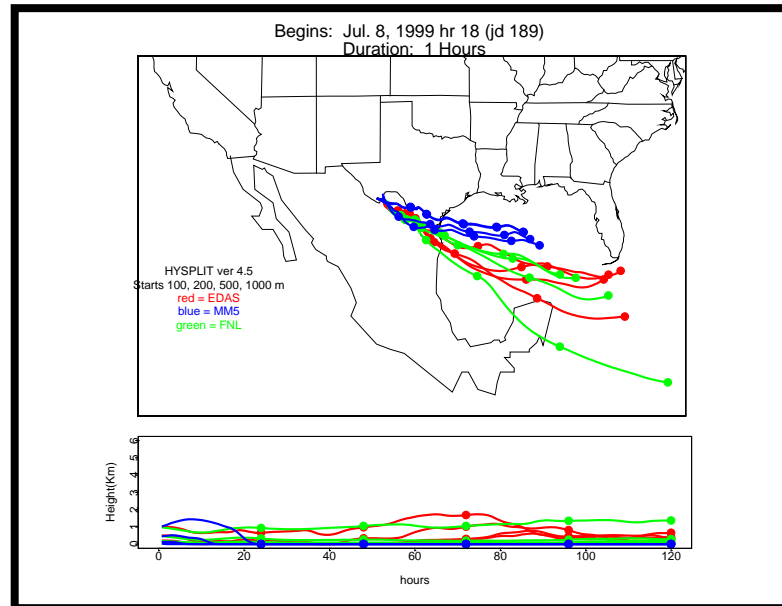

Appendix 4c. 5-day HYSPLIT Back Trajectories

Each page has a map for each of four evenly spaced hours (0, 6, 12, and 18 CST) during a single 24-hour particle sampling period (8am-8am). Red trajectories were generated with MM5 data, blue with EDAS, and green with FNL data. All were generated by HYSPLIT ver 4.5.