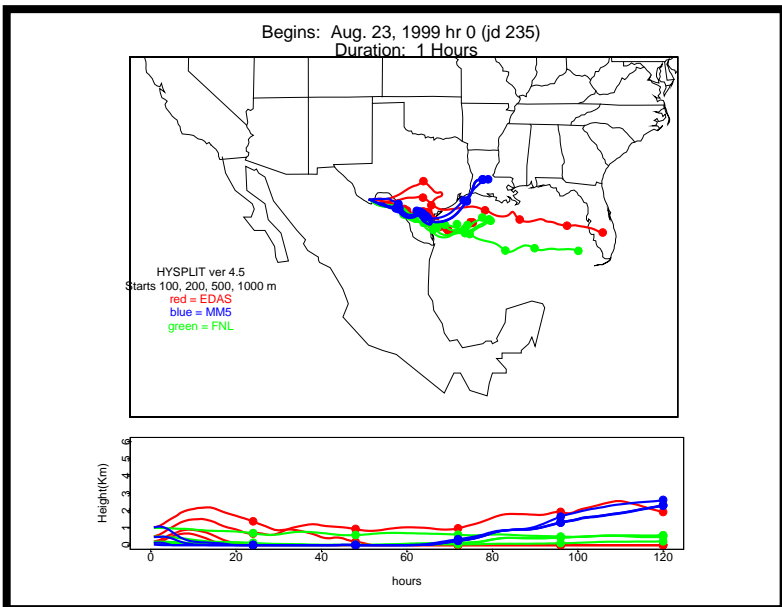

Begins: Aug. 16, 1999 hr 0 (jd 228)
Duration: 1 Hours

HYSPLIT ver 4.5
Starts 100, 200, 500, 1000 m
red = EDAS
blue = MMS
green = FNL

Begins: Aug. 16, 1999 hr 6 (jd 228)
Duration: 1 Hours

HYSPLIT ver 4.5
Starts 100, 200, 500, 1000 m
red = EDAS
blue = MMS
green = FNL