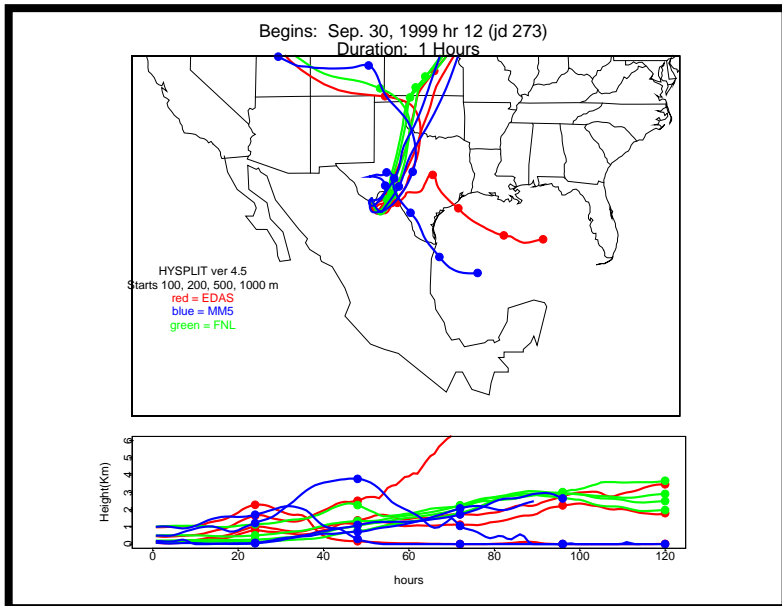

Begins: Sep. 17, 1999 hr 0 (jd 260)
Duration: 1 Hours

HYSPLIT ver 4.5
Starts 100, 200, 500, 1000 m
red = EDAS
blue = MMS
green = FNL

Begins: Sep. 17, 1999 hr 6 (jd 260)
Duration: 1 Hours

HYSPLIT ver 4.5
Starts 100, 200, 500, 1000 m
red = EDAS
blue = MMS
green = FNL