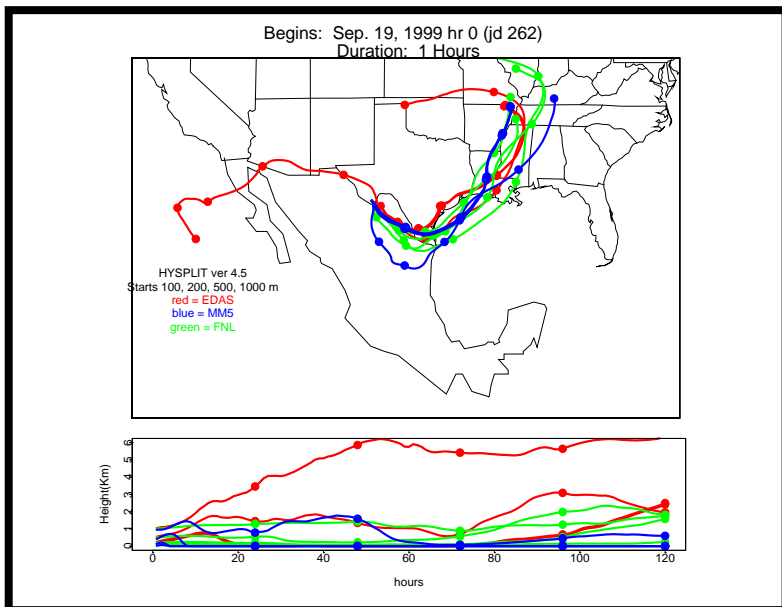

Begins: Sep. 17, 1999 hr 0 (jd 260)
Duration: 1 Hours

HYSPLIT ver 4.5
Starts 100, 200, 500, 1000 m
red = EDAS
blue = MMS
green = FNL

Begins: Sep. 17, 1999 hr 6 (jd 260)
Duration: 1 Hours

HYSPLIT ver 4.5
Starts 100, 200, 500, 1000 m
red = EDAS
blue = MMS
green = FNL