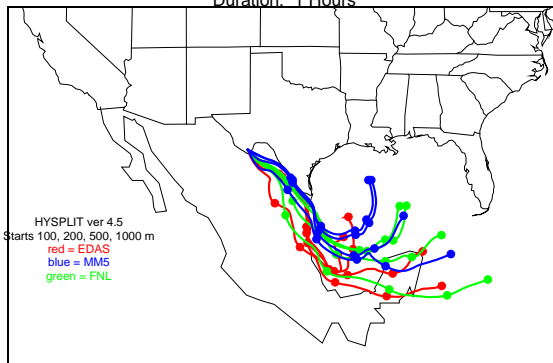

Begins: Jul. 27, 1999 hr 12 (jd 208)
Duration: 1 Hours

HYSPLIT ver 4.5
Starts 100, 200, 500, 1000 m
red = EDAS
blue = MMS
green = FNL

Begins: Jul. 27, 1999 hr 18 (jd 208)
Duration: 1 Hours

HYSPLIT ver 4.5
Starts 100, 200, 500, 1000 m
red = EDAS
blue = MMS
green = FNL

Begins: Jul. 28, 1999 hr 0 (jd 209)
Duration: 1 Hours

HYSPLIT ver 4.5
Starts 100, 200, 500, 1000 m
red = EDAS
blue = MMS
green = FNL

Begins: Jul. 28, 1999 hr 6 (jd 209)
Duration: 1 Hours

HYSPLIT ver 4.5
Starts 100, 200, 500, 1000 m
red = EDAS
blue = MMS
green = FNL