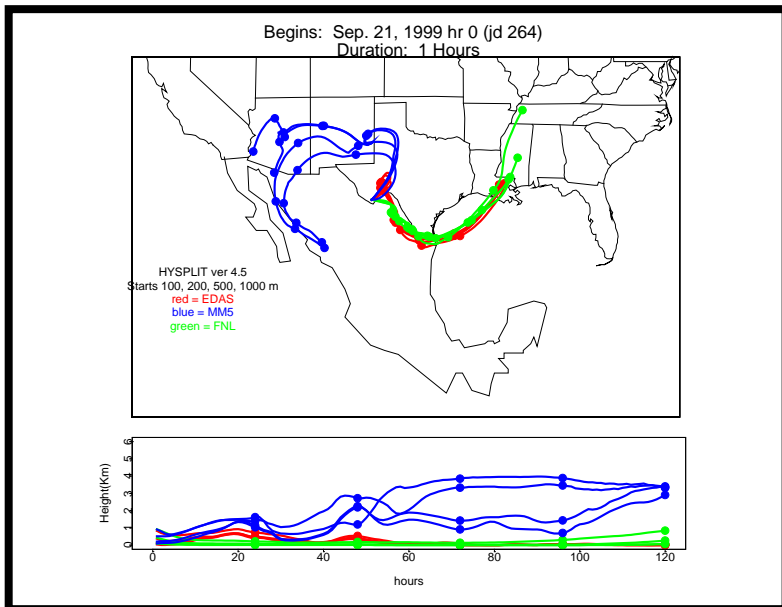

Begins: Sep. 17, 1999 hr 0 (jd 260)
Duration: 1 Hours

HYSPLIT ver 4.5
Starts 100, 200, 500, 1000 m
red = EDAS
blue = MMS
green = FNL

Begins: Sep. 17, 1999 hr 6 (jd 260)
Duration: 1 Hours

HYSPLIT ver 4.5
Starts 100, 200, 500, 1000 m
red = EDAS
blue = MMS
green = FNL