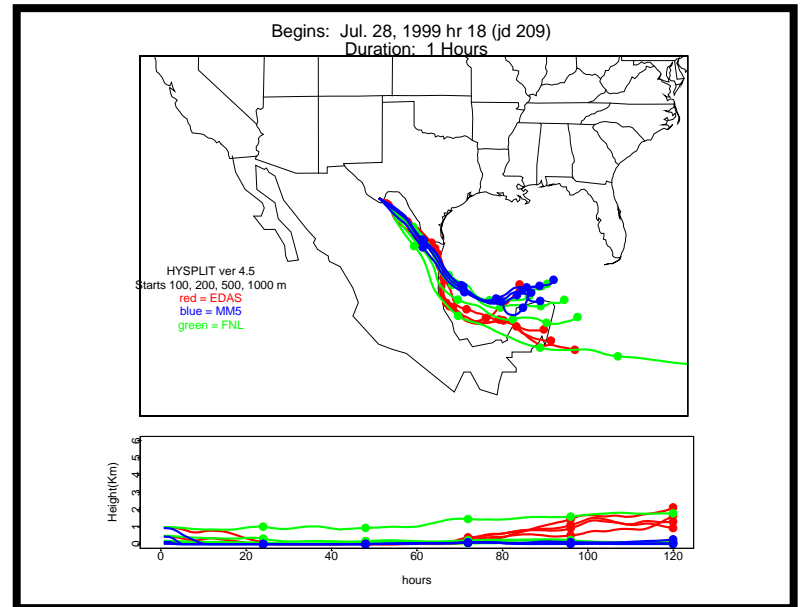

Begins: Jul. 28, 1999 hr 0 (jd 209)
Duration: 1 Hours

HYSPLIT ver 4.5
Starts 100, 200, 500, 1000 m
red = EDAS
blue = MMS
green = FNL

Begins: Jul. 28, 1999 hr 6 (jd 209)
Duration: 1 Hours

HYSPLIT ver 4.5
Starts 100, 200, 500, 1000 m
red = EDAS
blue = MMS
green = FNL