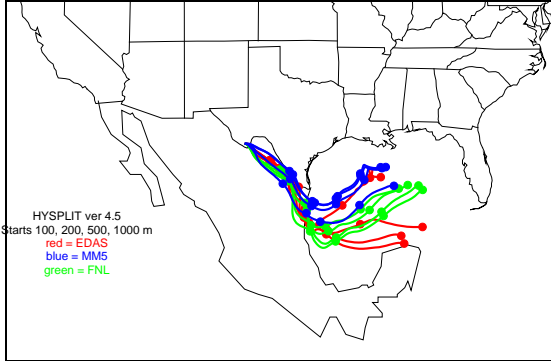

Begins: Jul. 26, 1999 hr 0 (jd 207)
Duration: 1 Hours

HYSPLIT ver 4.5
Starts 100, 200, 500, 1000 m
red = EDAS
blue = MMS
green = FNL

Begins: Jul. 26, 1999 hr 6 (jd 207)
Duration: 1 Hours

HYSPLIT ver 4.5
Starts 100, 200, 500, 1000 m
red = EDAS
blue = MMS
green = FNL

Begins: Jul. 26, 1999 hr 12 (jd 207)
Duration: 1 Hours

HYSPLIT ver 4.5
Starts 100, 200, 500, 1000 m
red = EDAS
blue = MMS
green = FNL

Begins: Jul. 26, 1999 hr 18 (jd 207)
Duration: 1 Hours

HYSPLIT ver 4.5
Starts 100, 200, 500, 1000 m
red = EDAS
blue = MMS
green = FNL