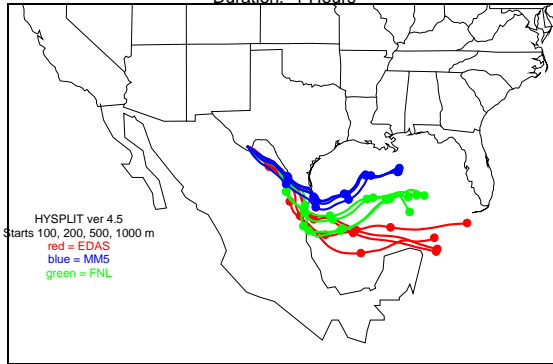

Begins: Jul. 25, 1999 hr 12 (jd 206)
Duration: 1 Hours

HYSPLIT ver 4.5
Starts 100, 200, 500, 1000 m
red = EDAS
blue = MMS
green = FNL

Begins: Jul. 25, 1999 hr 18 (jd 206)
Duration: 1 Hours

HYSPLIT ver 4.5
Starts 100, 200, 500, 1000 m
red = EDAS
blue = MMS
green = FNL

Begins: Jul. 26, 1999 hr 0 (jd 207)
Duration: 1 Hours

HYSPLIT ver 4.5
Starts 100, 200, 500, 1000 m
red = EDAS
blue = MMS
green = FNL

Begins: Jul. 26, 1999 hr 6 (jd 207)
Duration: 1 Hours

HYSPLIT ver 4.5
Starts 100, 200, 500, 1000 m
red = EDAS
blue = MMS
green = FNL