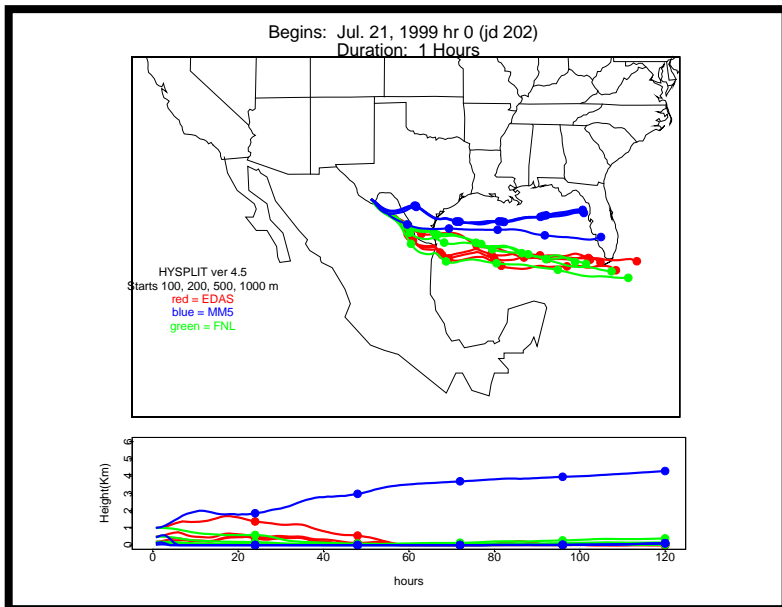

Begins: Jul. 17, 1999 hr 0 (jd 198)
Duration: 1 Hours

HYSPLIT ver 4.5
Starts 100, 200, 500, 1000 m
red = EDAS
blue = MMS
green = FNL

Begins: Jul. 17, 1999 hr 6 (jd 198)
Duration: 1 Hours

HYSPLIT ver 4.5
Starts 100, 200, 500, 1000 m
red = EDAS
blue = MMS
green = FNL