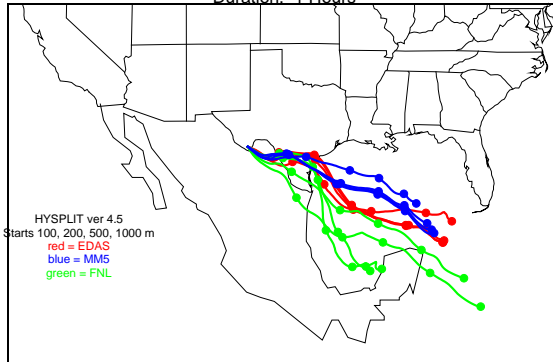

Begins: Aug. 25, 1999 hr 12 (jd 237)
Duration: 1 Hours

HYSPLIT ver 4.5
Starts 100, 200, 500, 1000 m
red = EDAS
blue = MMS
green = FNL

Begins: Aug. 25, 1999 hr 18 (jd 237)
Duration: 1 Hours

HYSPLIT ver 4.5
Starts 100, 200, 500, 1000 m
red = EDAS
blue = MMS
green = FNL

Begins: Aug. 26, 1999 hr 0 (jd 238)
Duration: 1 Hours

HYSPLIT ver 4.5
Starts 100, 200, 500, 1000 m
red = EDAS
blue = MMS
green = FNL

Begins: Aug. 26, 1999 hr 6 (jd 238)
Duration: 1 Hours

HYSPLIT ver 4.5
Starts 100, 200, 500, 1000 m
red = EDAS
blue = MMS
green = FNL