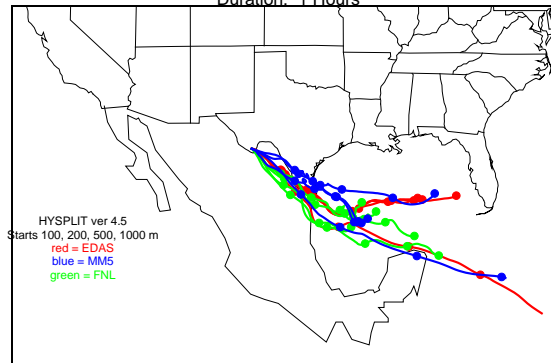

Begins: Sep. 4, 1999 hr 18 (jd 247)
Duration: 1 Hours

HYSPLIT ver 4.5
Starts 100, 200, 500, 1000 m
red = EDAS
blue = MMS
green = FNL