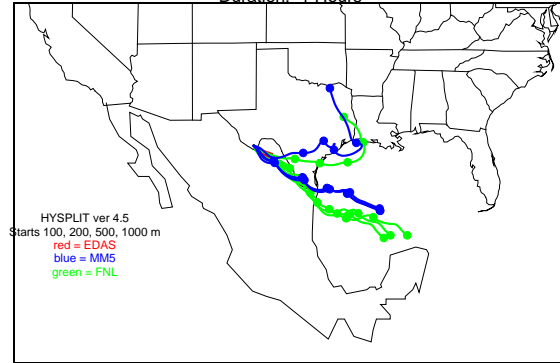

Begins: Aug. 30, 1999 hr 6 (jd 242)
Duration: 1 Hours

HYSPLIT ver 4.5
Starts 100, 200, 500, 1000 m
red = EDAS
blue = MMS
green = FNL