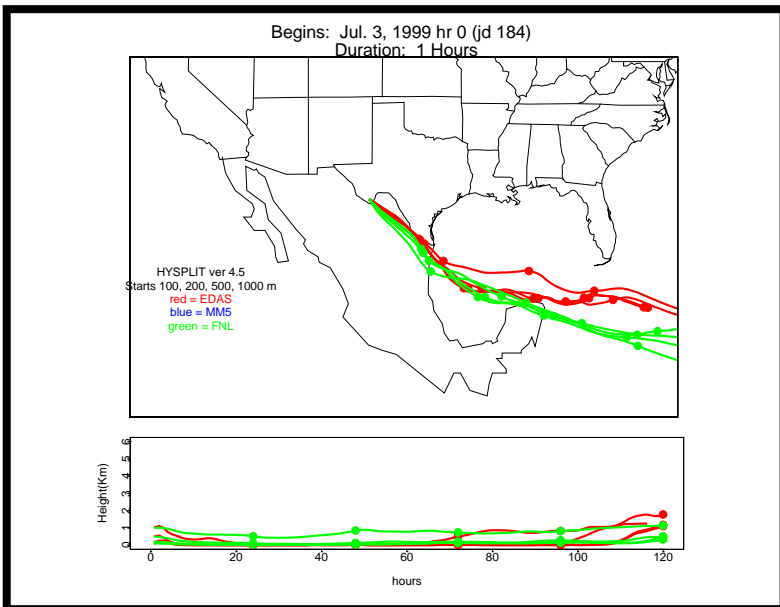

Appendix 4c. 5-day HYSPLIT Back Trajectories

Each page has a map for each of four evenly spaced hours (0, 6, 12, and 18 CST) during a single 24-hour particle sampling period (8am-8am). Red trajectories were generated with MM5 data, blue with EDAS, and green with FNL data. All were generated by HYSPLIT ver 4.5.