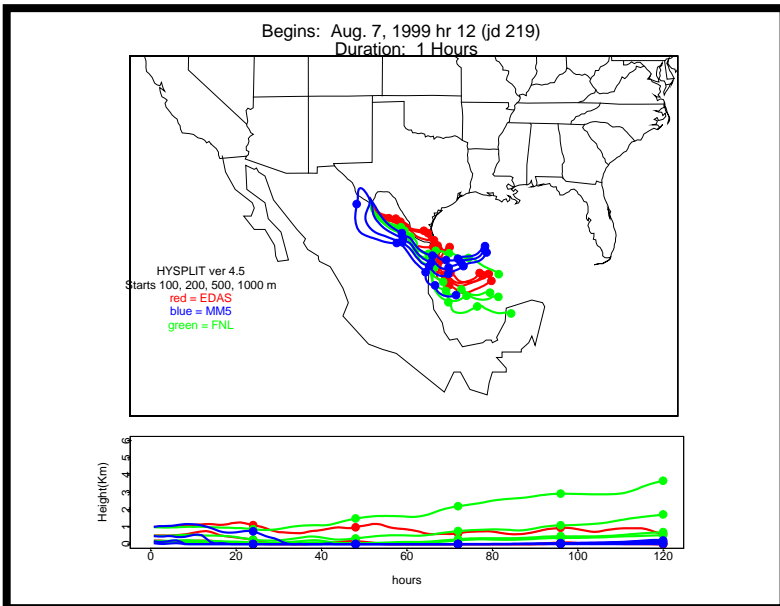

Begins: Aug. 7, 1999 hr 0 (jd 219)
Duration: 1 Hours

HYSPLIT ver 4.5
Starts 100, 200, 500, 1000 m
red = EDAS
blue = MMS
green = FNL

Begins: Aug. 7, 1999 hr 6 (jd 219)
Duration: 1 Hours

HYSPLIT ver 4.5
Starts 100, 200, 500, 1000 m
red = EDAS
blue = MMS
green = FNL