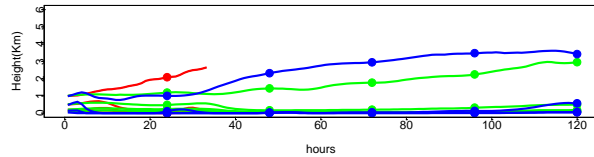

Begins: Aug. 31, 1999 hr 0 (jd 243)
Duration: 1 Hours

HYSPLIT ver 4.5
Starts 100, 200, 500, 1000 m
red = EDAS
blue = MMS
green = FNL

Begins: Aug. 31, 1999 hr 6 (jd 243)
Duration: 1 Hours

HYSPLIT ver 4.5
Starts 100, 200, 500, 1000 m
red = EDAS
blue = MMS
green = FNL