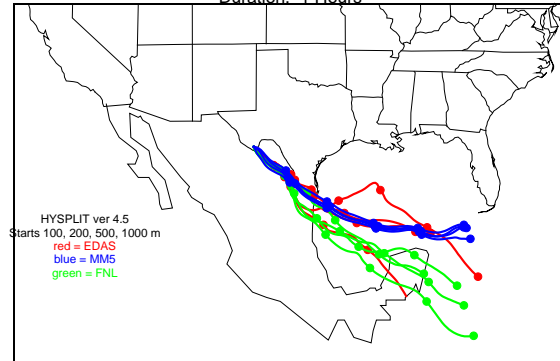

Begins: Aug. 28, 1999 hr 6 (jd 240)
Duration: 1 Hours

HYSPLIT ver 4.5
Starts 100, 200, 500, 1000 m
red = EDAS
blue = MMS
green = FNL