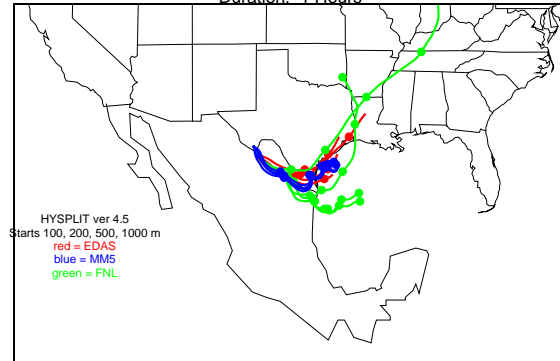

Begins: Sep. 1, 1999 hr 6 (jd 244)
Duration: 1 Hours

HYSPLIT ver 4.5
Starts 100, 200, 500, 1000 m
red = EDAS
blue = MMS
green = FNL