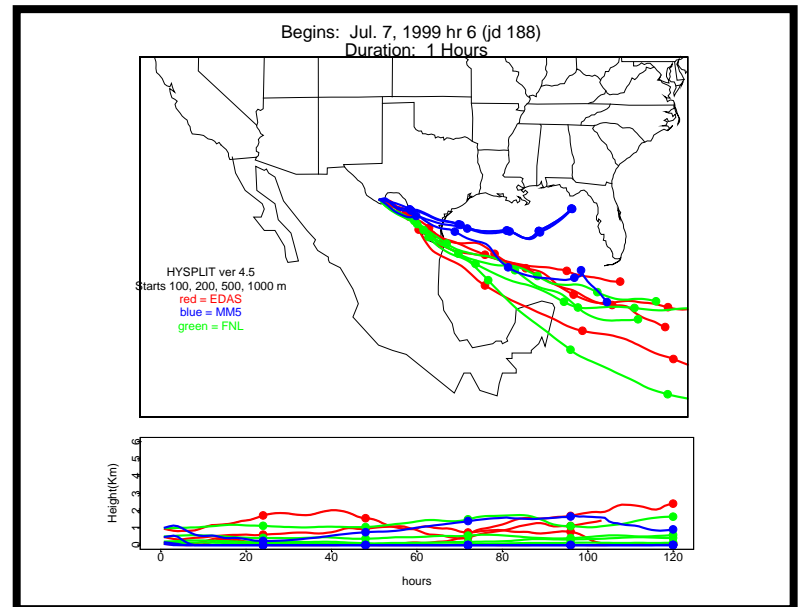

Appendix 4c. 5-day HYSPLIT Back Trajectories

Each page has a map for each of four evenly spaced hours (0, 6, 12, and 18 CST) during a single 24-hour particle sampling period (8am-8am). Red trajectories were generated with MM5 data, blue with EDAS, and green with FNL data. All were generated by HYSPLIT ver 4.5.