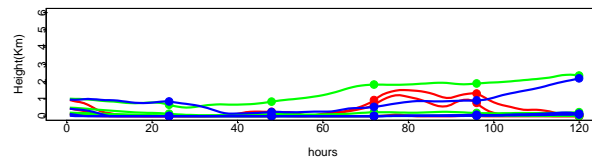

Begins: Aug. 2, 1999 hr 12 (jd 214)
Duration: 1 Hours

HYSPLIT ver 4.5
Starts 100, 200, 500, 1000 m
red = EDAS
blue = MMS
green = FNL

Begins: Aug. 2, 1999 hr 18 (jd 214)
Duration: 1 Hours

HYSPLIT ver 4.5
Starts 100, 200, 500, 1000 m
red = EDAS
blue = MMS
green = FNL