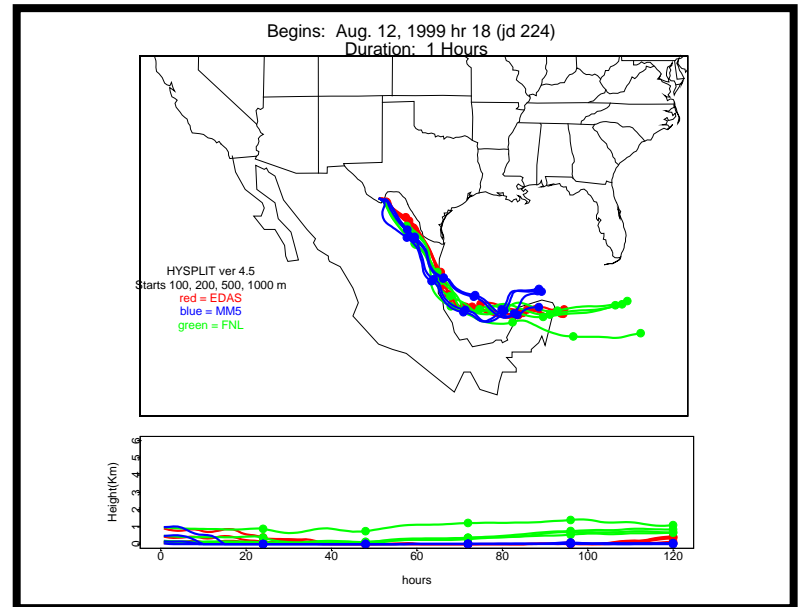

Begins: Aug. 10, 1999 hr 0 (jd 222)
Duration: 1 Hours

HYSPLIT ver 4.5
Starts 100, 200, 500, 1000 m
red = EDAS
blue = MMS
green = FNL

Begins: Aug. 10, 1999 hr 6 (jd 222)
Duration: 1 Hours

HYSPLIT ver 4.5
Starts 100, 200, 500, 1000 m
red = EDAS
blue = MMS
green = FNL