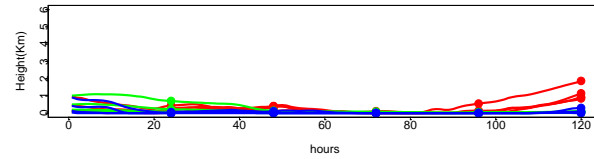

Begins: Sep. 14, 1999 hr 12 (jd 257)
Duration: 1 Hours

HYSPLIT ver 4.5
Starts 100, 200, 500, 1000 m
red = EDAS
blue = MMS
green = FNL

Begins: Sep. 14, 1999 hr 18 (jd 257)
Duration: 1 Hours

HYSPLIT ver 4.5
Starts 100, 200, 500, 1000 m
red = EDAS
blue = MMS
green = FNL