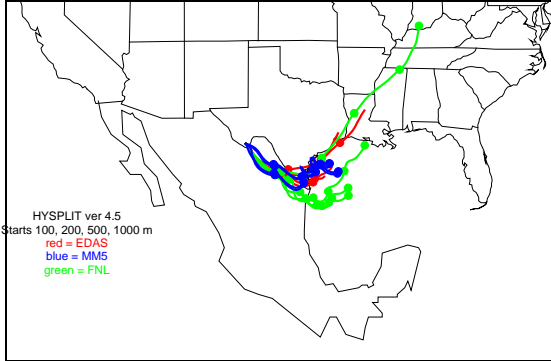

Begins: Sep. 1, 1999 hr 12 (jd 244)
Duration: 1 Hours

HYSPLIT ver 4.5
Starts 100, 200, 500, 1000 m
red = EDAS
blue = MMS
green = FNL