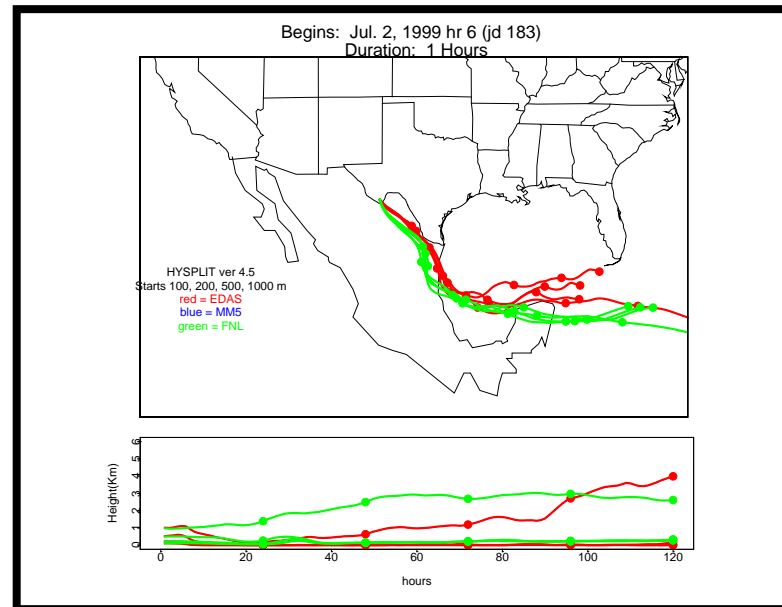

Appendix 4c. 5-day HYSPLIT Back Trajectories

Each page has a map for each of four evenly spaced hours (0, 6, 12, and 18 CST) during a single 24-hour particle sampling period (8am-8am). Red trajectories were generated with MM5 data, blue with EDAS, and green with FNL data. All were generated by HYSPLIT ver 4.5.