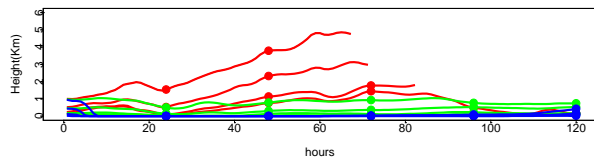

Begins: Jul. 27, 1999 hr 12 (jd 208)
Duration: 1 Hours

HYSPLIT ver 4.5
Starts 100, 200, 500, 1000 m
red = EDAS
blue = MMS
green = FNL

Begins: Jul. 27, 1999 hr 18 (jd 208)
Duration: 1 Hours

HYSPLIT ver 4.5
Starts 100, 200, 500, 1000 m
red = EDAS
blue = MMS
green = FNL

Begins: Jul. 28, 1999 hr 0 (jd 209)
Duration: 1 Hours

HYSPLIT ver 4.5
Starts 100, 200, 500, 1000 m
red = EDAS
blue = MMS
green = FNL

Begins: Jul. 28, 1999 hr 6 (jd 209)
Duration: 1 Hours

HYSPLIT ver 4.5
Starts 100, 200, 500, 1000 m
red = EDAS
blue = MMS
green = FNL