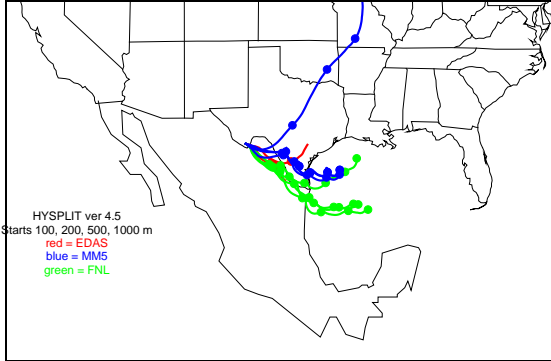

Begins: Aug. 31, 1999 hr 12 (jd 243)
Duration: 1 Hours

HYSPLIT ver 4.5
Starts 100, 200, 500, 1000 m
red = EDAS
blue = MMS
green = FNL