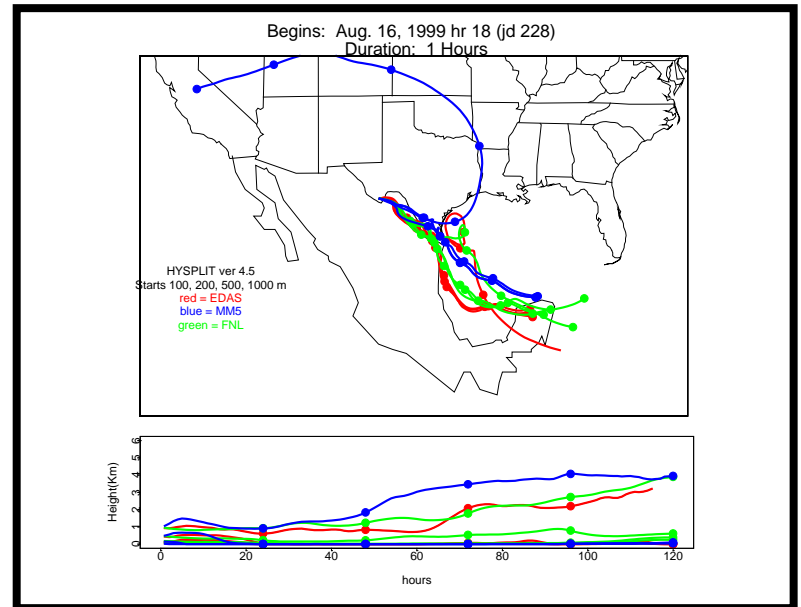

Begins: Aug. 16, 1999 hr 0 (jd 228)
Duration: 1 Hours

HYSPLIT ver 4.5
Starts 100, 200, 500, 1000 m
red = EDAS
blue = MMS
green = FNL

Begins: Aug. 16, 1999 hr 6 (jd 228)
Duration: 1 Hours

HYSPLIT ver 4.5
Starts 100, 200, 500, 1000 m
red = EDAS
blue = MMS
green = FNL