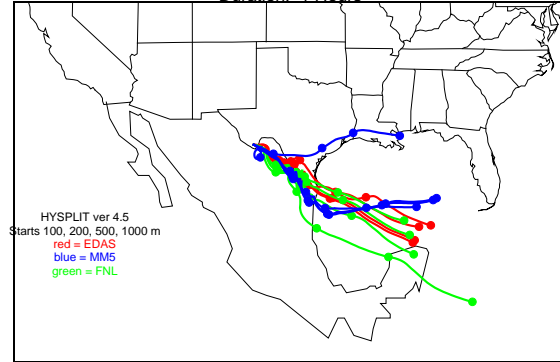

Begins: Jul. 9, 1999 hr 18 (jd 190)
Duration: 1 Hours

HYSPLIT ver 4.5
Starts 100, 200, 500, 1000 m
red = EDAS
blue = MMS
green = FNL