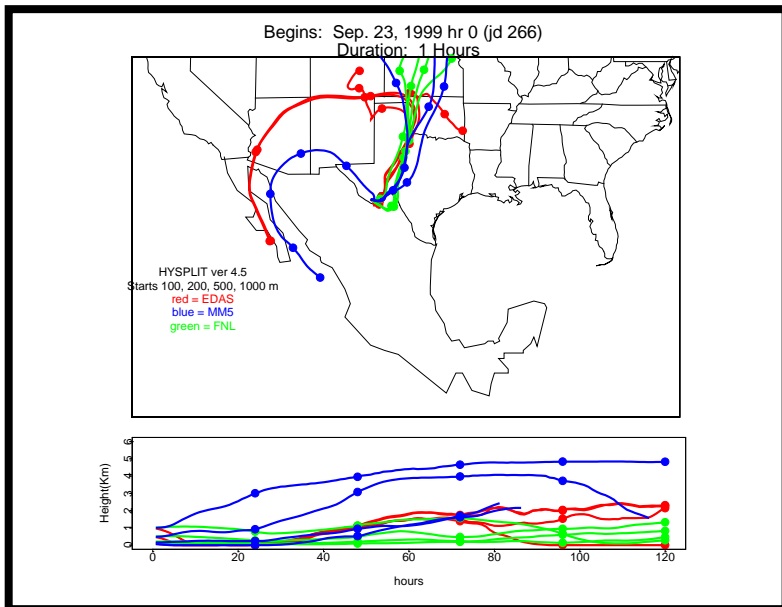

Begins: Sep. 17, 1999 hr 0 (jd 260)
Duration: 1 Hours

HYSPLIT ver 4.5
Starts 100, 200, 500, 1000 m
red = EDAS
blue = MMS
green = FNL

Begins: Sep. 17, 1999 hr 6 (jd 260)
Duration: 1 Hours

HYSPLIT ver 4.5
Starts 100, 200, 500, 1000 m
red = EDAS
blue = MMS
green = FNL