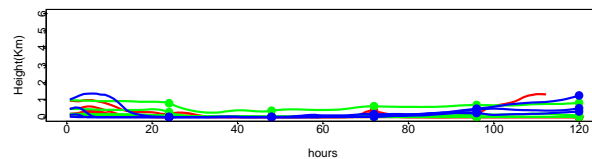

Begins: Sep. 4, 1999 hr 12 (jd 247)
Duration: 1 Hours

HYSPLIT ver 4.5
Starts 100, 200, 500, 1000 m
red = EDAS
blue = MMS
green = FNL

Begins: Sep. 4, 1999 hr 18 (jd 247)
Duration: 1 Hours

HYSPLIT ver 4.5
Starts 100, 200, 500, 1000 m
red = EDAS
blue = MMS
green = FNL