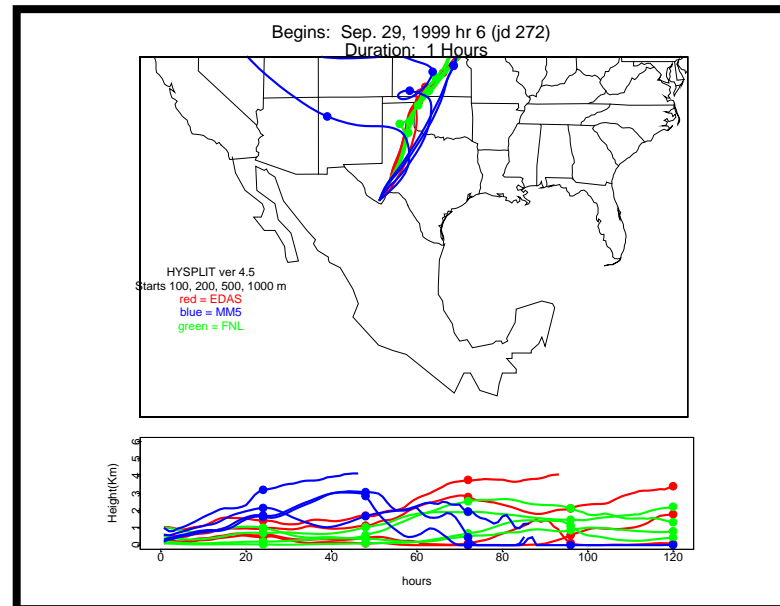

Begins: Sep. 17, 1999 hr 0 (jd 260)
Duration: 1 Hours

HYSPLIT ver 4.5
Starts 100, 200, 500, 1000 m
red = EDAS
blue = MMS
green = FNL

Begins: Sep. 17, 1999 hr 6 (jd 260)
Duration: 1 Hours

HYSPLIT ver 4.5
Starts 100, 200, 500, 1000 m
red = EDAS
blue = MMS
green = FNL