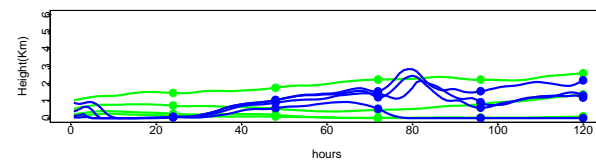

Begins: Oct. 6, 1999 hr 6 (jd 279)
Duration: 1 Hours