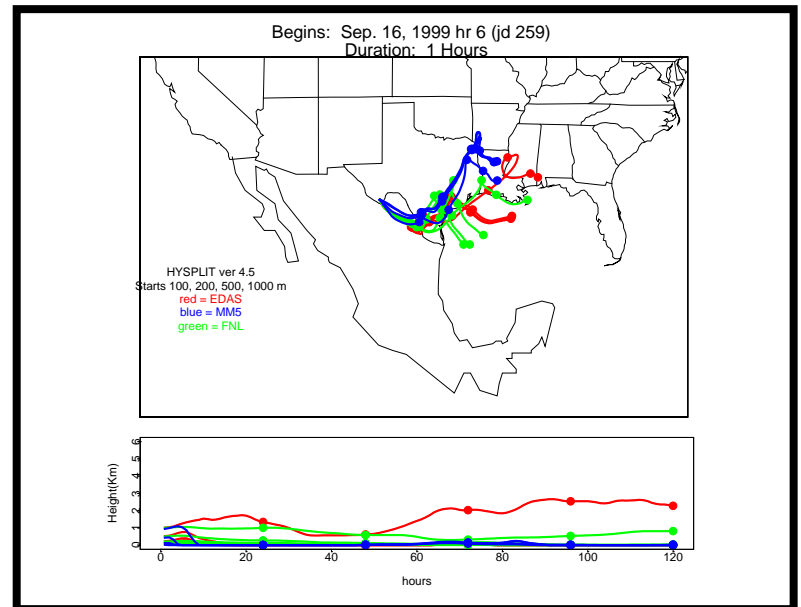

Begins: Sep. 15, 1999 hr 0 (jd 258)
Duration: 1 Hours

HYSPLIT ver 4.5
Starts 100, 200, 500, 1000 m
red = EDAS
blue = MMS
green = FNL

Begins: Sep. 15, 1999 hr 6 (jd 258)
Duration: 1 Hours

HYSPLIT ver 4.5
Starts 100, 200, 500, 1000 m
red = EDAS
blue = MMS
green = FNL