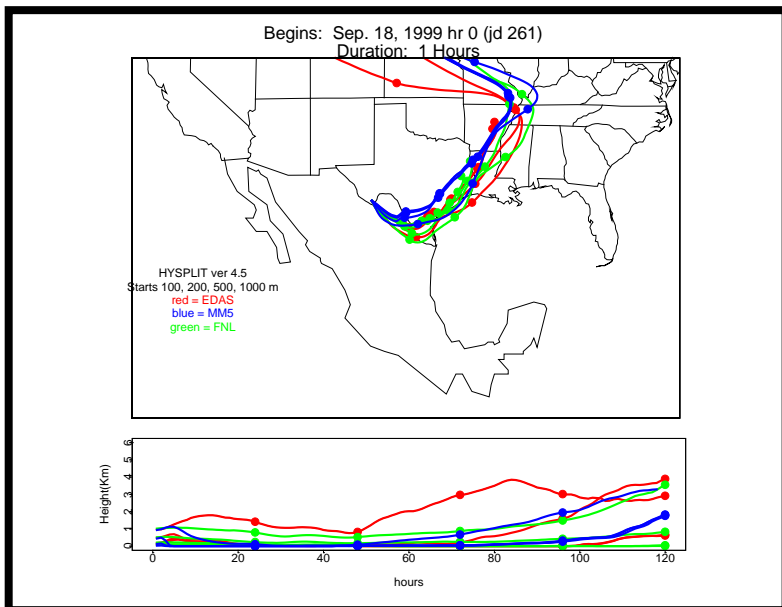

Begins: Sep. 17, 1999 hr 0 (jd 260)
Duration: 1 Hours

HYSPLIT ver 4.5
Starts 100, 200, 500, 1000 m
red = EDAS
blue = MMS
green = FNL

Begins: Sep. 17, 1999 hr 6 (jd 260)
Duration: 1 Hours

HYSPLIT ver 4.5
Starts 100, 200, 500, 1000 m
red = EDAS
blue = MMS
green = FNL