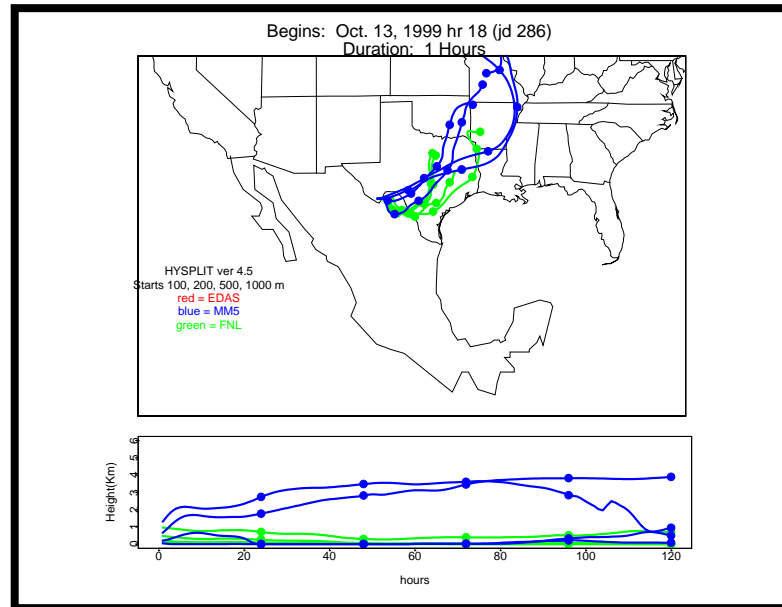

Begins: Oct. 5, 1999 hr 12 (jd 278)
Duration: 1 Hours

Begins: Oct. 5, 1999 hr 18 (jd 278)
Duration: 1 Hours

Begins: Oct. 6, 1999 hr 0 (jd 279)
Duration: 1 Hours

Begins: Oct. 6, 1999 hr 6 (jd 279)
Duration: 1 Hours