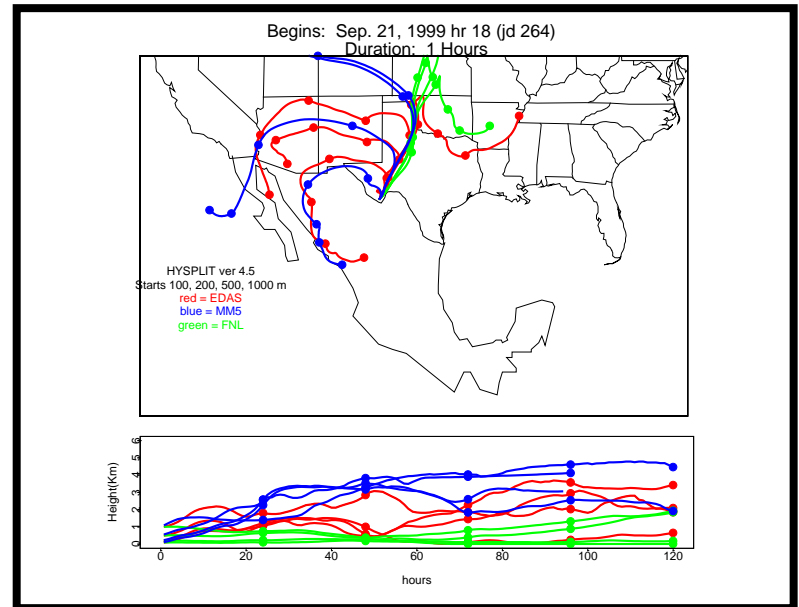

Begins: Sep. 17, 1999 hr 0 (jd 260)
Duration: 1 Hours

HYSPLIT ver 4.5
Starts 100, 200, 500, 1000 m
red = EDAS
blue = MMS
green = FNL

Begins: Sep. 17, 1999 hr 6 (jd 260)
Duration: 1 Hours

HYSPLIT ver 4.5
Starts 100, 200, 500, 1000 m
red = EDAS
blue = MMS
green = FNL