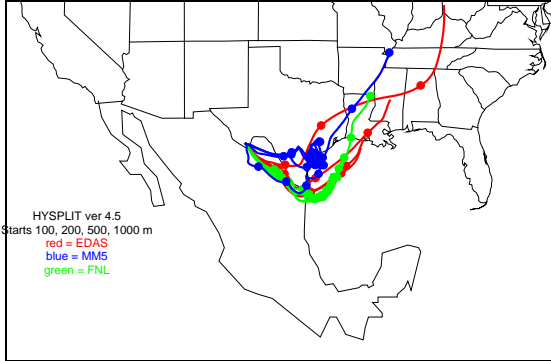

Begins: Sep. 2, 1999 hr 12 (jd 245)
Duration: 1 Hours

HYSPLIT ver 4.5
Starts 100, 200, 500, 1000 m
red = EDAS
blue = MMS
green = FNL