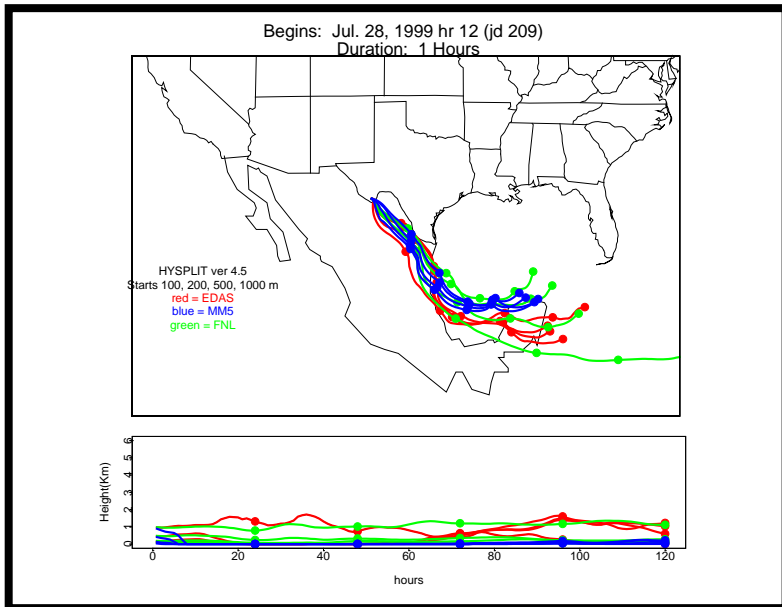

Begins: Jul. 28, 1999 hr 0 (jd 209)
Duration: 1 Hours

HYSPLIT ver 4.5
Starts 100, 200, 500, 1000 m
red = EDAS
blue = MMS
green = FNL

Begins: Jul. 28, 1999 hr 6 (jd 209)
Duration: 1 Hours

HYSPLIT ver 4.5
Starts 100, 200, 500, 1000 m
red = EDAS
blue = MMS
green = FNL