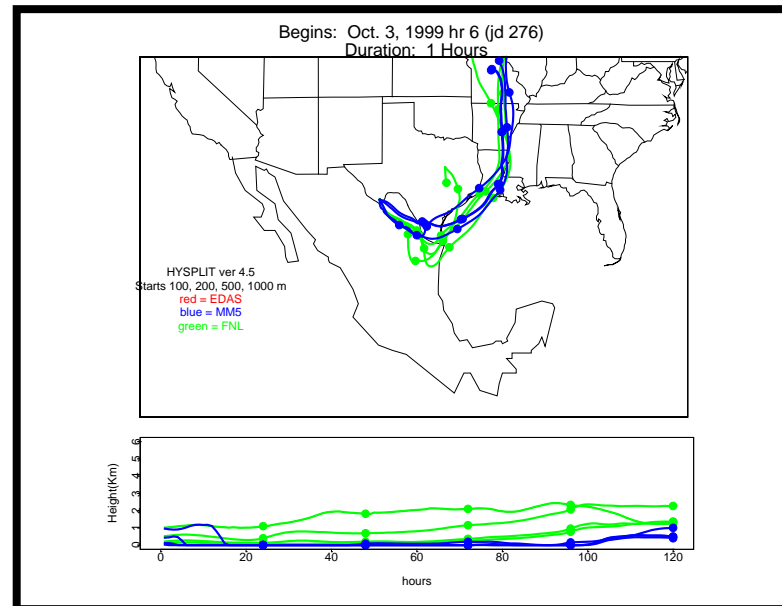

Begins: Sep. 17, 1999 hr 0 (jd 260)
Duration: 1 Hours

HYSPLIT ver 4.5
Starts 100, 200, 500, 1000 m
red = EDAS
blue = MMS
green = FNL

Begins: Sep. 17, 1999 hr 6 (jd 260)
Duration: 1 Hours

HYSPLIT ver 4.5
Starts 100, 200, 500, 1000 m
red = EDAS
blue = MMS
green = FNL