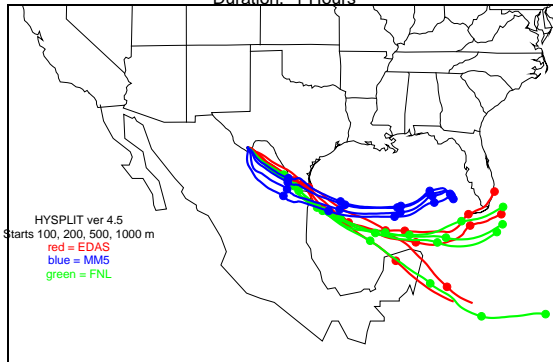

Begins: Sep. 6, 1999 hr 12 (jd 249)
Duration: 1 Hours