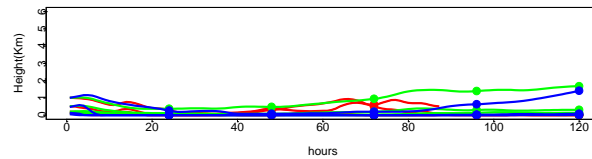

Begins: Aug. 3, 1999 hr 0 (jd 215)
Duration: 1 Hours

HYSPLIT ver 4.5
Starts 100, 200, 500, 1000 m
red = EDAS
blue = MMS
green = FNL

Begins: Aug. 3, 1999 hr 6 (jd 215)
Duration: 1 Hours

HYSPLIT ver 4.5
Starts 100, 200, 500, 1000 m
red = EDAS
blue = MMS
green = FNL