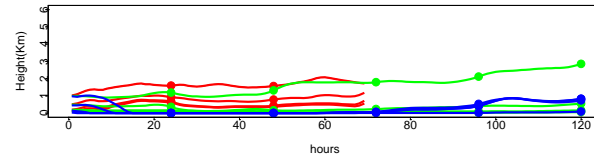

Begins: Sep. 1, 1999 hr 12 (jd 244)
Duration: 1 Hours

HYSPLIT ver 4.5
Starts 100, 200, 500, 1000 m
red = EDAS
blue = MMS
green = FNL

Begins: Sep. 1, 1999 hr 18 (jd 244)
Duration: 1 Hours

HYSPLIT ver 4.5
Starts 100, 200, 500, 1000 m
red = EDAS
blue = MMS
green = FNL