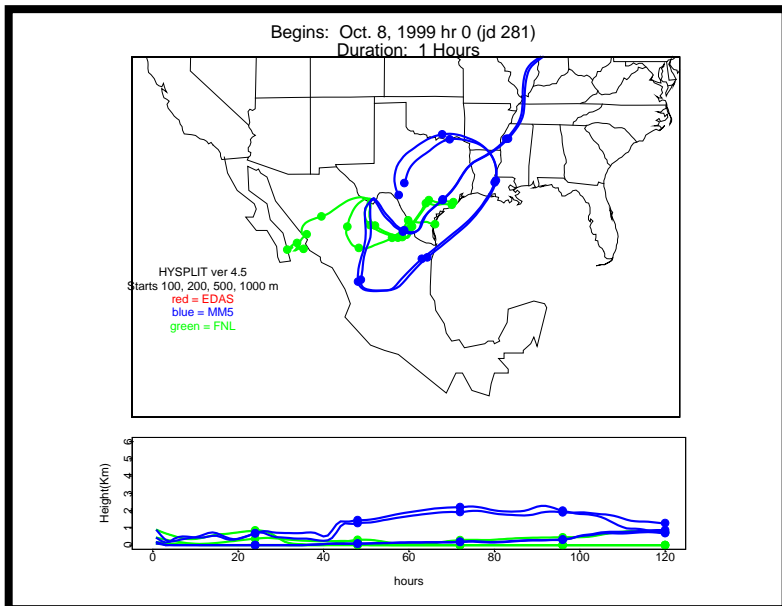

Begins: Oct. 5, 1999 hr 12 (jd 278)
Duration: 1 Hours

Begins: Oct. 5, 1999 hr 18 (jd 278)
Duration: 1 Hours

Begins: Oct. 6, 1999 hr 0 (jd 279)
Duration: 1 Hours

Begins: Oct. 6, 1999 hr 6 (jd 279)
Duration: 1 Hours