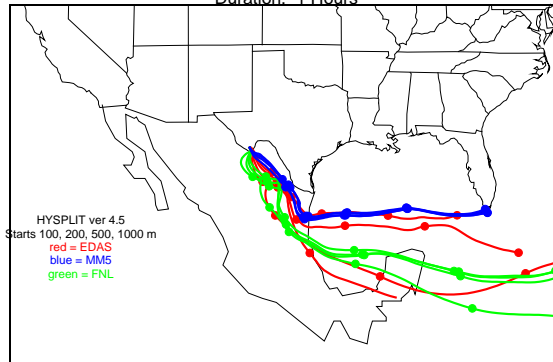

Begins: Jul. 15, 1999 hr 18 (jd 196)
Duration: 1 Hours

HYSPLIT ver 4.5
Starts 100, 200, 500, 1000 m
red = EDAS
blue = MMS
green = FNL