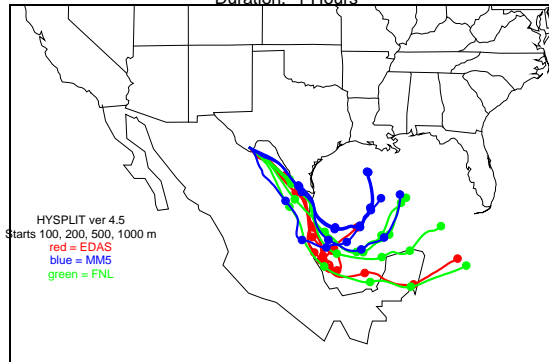

Begins: Jul. 27, 1999 hr 0 (jd 208)
Duration: 1 Hours

HYSPLIT ver 4.5
Starts 100, 200, 500, 1000 m
red = EDAS
blue = MMS
green = FNL

Begins: Jul. 27, 1999 hr 6 (jd 208)
Duration: 1 Hours

HYSPLIT ver 4.5
Starts 100, 200, 500, 1000 m
red = EDAS
blue = MMS
green = FNL

Begins: Jul. 27, 1999 hr 12 (jd 208)
Duration: 1 Hours

HYSPLIT ver 4.5
Starts 100, 200, 500, 1000 m
red = EDAS
blue = MMS
green = FNL

Begins: Jul. 27, 1999 hr 18 (jd 208)
Duration: 1 Hours

HYSPLIT ver 4.5
Starts 100, 200, 500, 1000 m
red = EDAS
blue = MMS
green = FNL