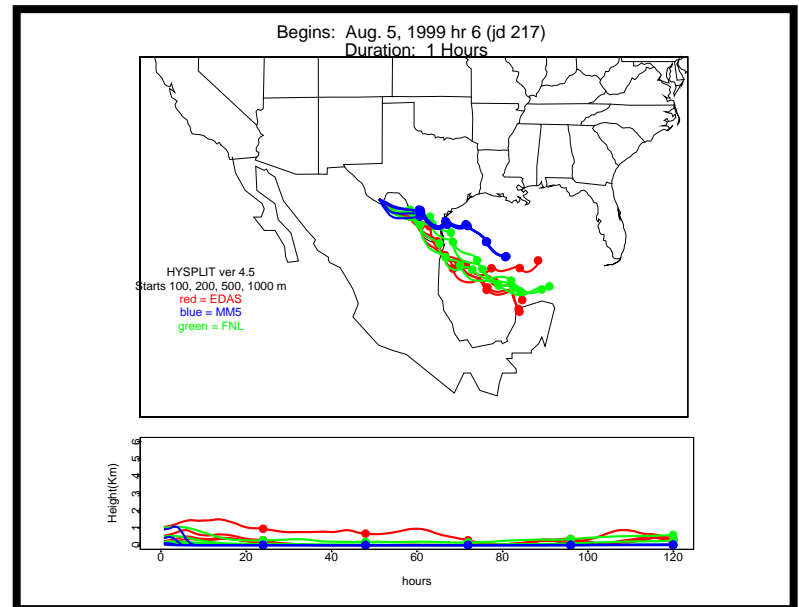

Begins: Aug. 4, 1999 hr 0 (jd 216)
Duration: 1 Hours

HYSPLIT ver 4.5
Starts 100, 200, 500, 1000 m
red = EDAS
blue = MMS
green = FNL

Begins: Aug. 4, 1999 hr 6 (jd 216)
Duration: 1 Hours

HYSPLIT ver 4.5
Starts 100, 200, 500, 1000 m
red = EDAS
blue = MMS
green = FNL