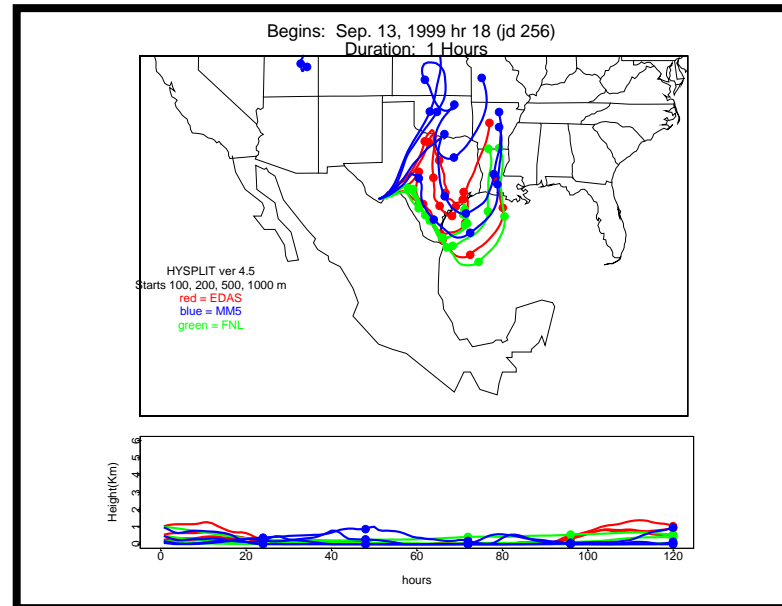

Begins: Sep. 11, 1999 hr 0 (jd 254)
Duration: 1 Hours

HYSPLIT ver 4.5
Starts 100, 200, 500, 1000 m
red = EDAS
blue = MMS
green = FNL

Begins: Sep. 11, 1999 hr 6 (jd 254)
Duration: 1 Hours

HYSPLIT ver 4.5
Starts 100, 200, 500, 1000 m
red = EDAS
blue = MMS
green = FNL