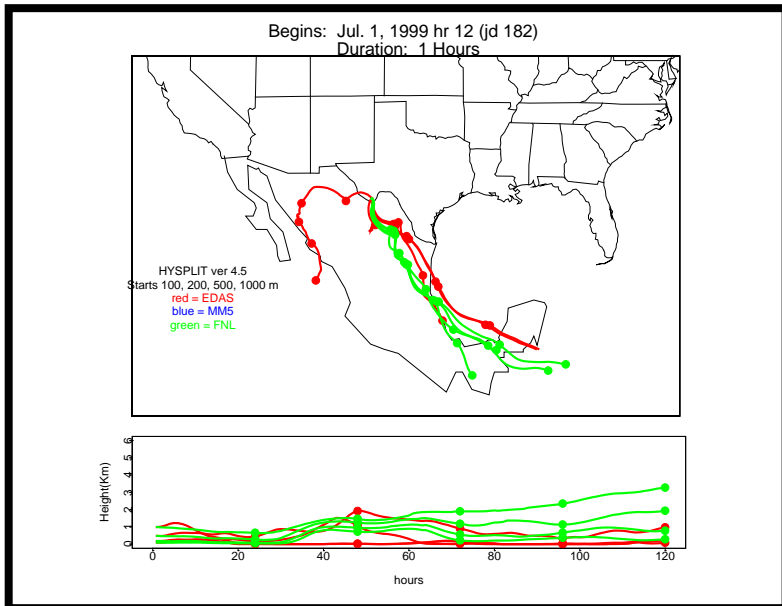

Appendix 4c. 5-day HYSPLIT Back Trajectories

Each page has a map for each of four evenly spaced hours (0, 6, 12, and 18 CST) during a single 24-hour particle sampling period (8am-8am). Red trajectories were generated with MM5 data, blue with EDAS, and green with FNL data. All were generated by HYSPLIT ver 4.5.