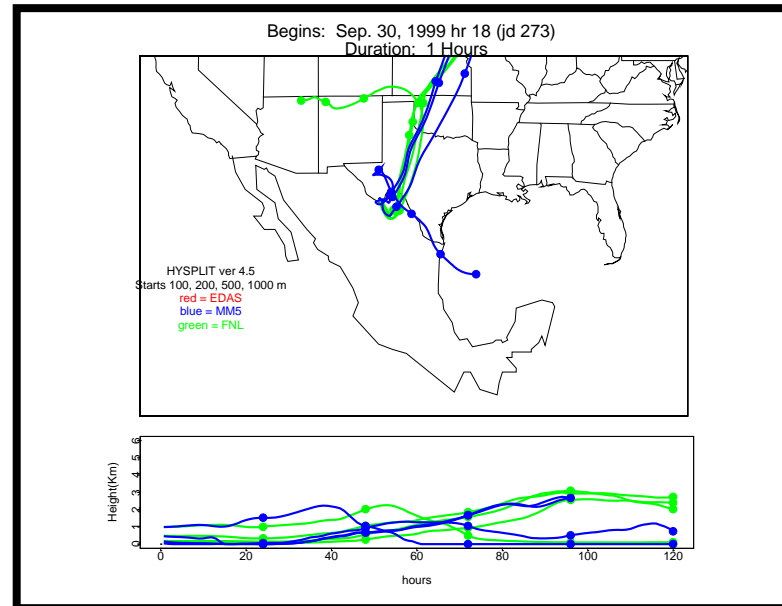

Begins: Sep. 17, 1999 hr 0 (jd 260)
Duration: 1 Hours

HYSPLIT ver 4.5
Starts 100, 200, 500, 1000 m
red = EDAS
blue = MMS
green = FNL

Begins: Sep. 17, 1999 hr 6 (jd 260)
Duration: 1 Hours

HYSPLIT ver 4.5
Starts 100, 200, 500, 1000 m
red = EDAS
blue = MMS
green = FNL