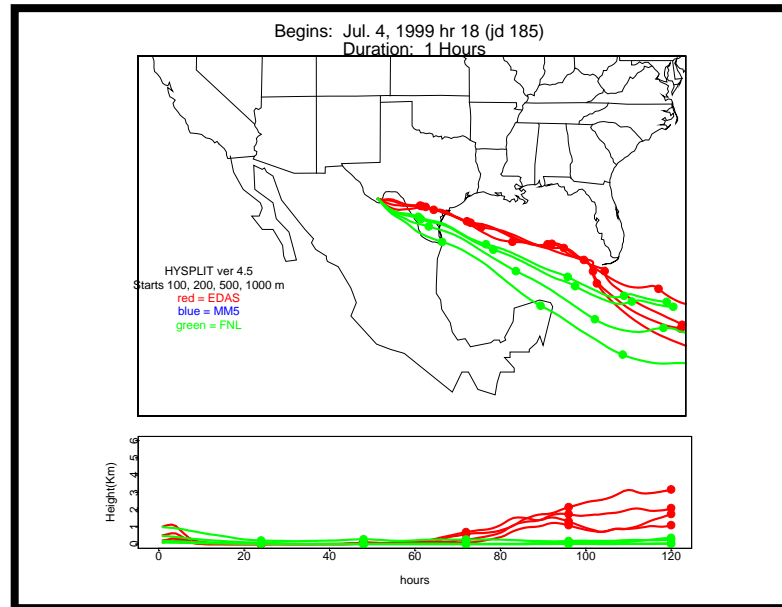

Appendix 4c. 5-day HYSPLIT Back Trajectories

Each page has a map for each of four evenly spaced hours (0, 6, 12, and 18 CST) during a single 24-hour particle sampling period (8am-8am). Red trajectories were generated with MM5 data, blue with EDAS, and green with FNL data. All were generated by HYSPLIT ver 4.5.