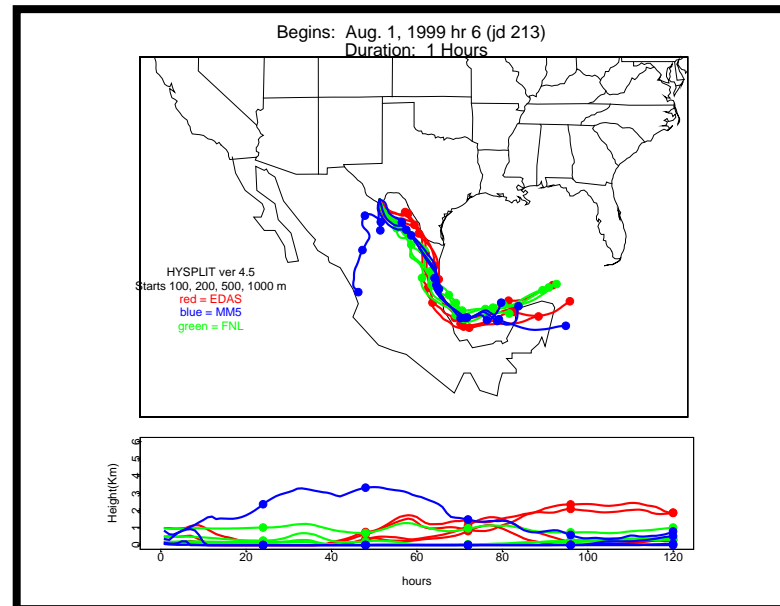

Begins: Jul. 31, 1999 hr 0 (jd 212)
Duration: 1 Hours

HYSPLIT ver 4.5
Starts 100, 200, 500, 1000 m
red = EDAS
blue = MMS
green = FNL

Begins: Jul. 31, 1999 hr 6 (jd 212)
Duration: 1 Hours

HYSPLIT ver 4.5
Starts 100, 200, 500, 1000 m
red = EDAS
blue = MMS
green = FNL