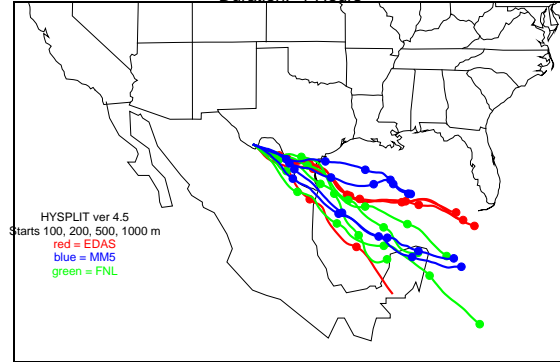

Begins: Aug. 26, 1999 hr 18 (jd 238)
Duration: 1 Hours

HYSPLIT ver 4.5
Starts 100, 200, 500, 1000 m
red = EDAS
blue = MMS
green = FNL