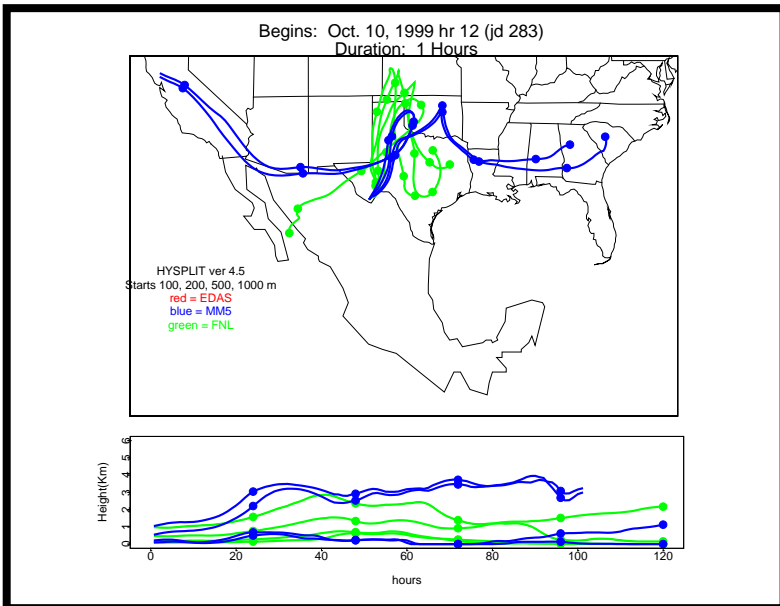

Begins: Oct. 5, 1999 hr 12 (jd 278)
Duration: 1 Hours

Begins: Oct. 5, 1999 hr 18 (jd 278)
Duration: 1 Hours

Begins: Oct. 6, 1999 hr 0 (jd 279)
Duration: 1 Hours

Begins: Oct. 6, 1999 hr 6 (jd 279)
Duration: 1 Hours