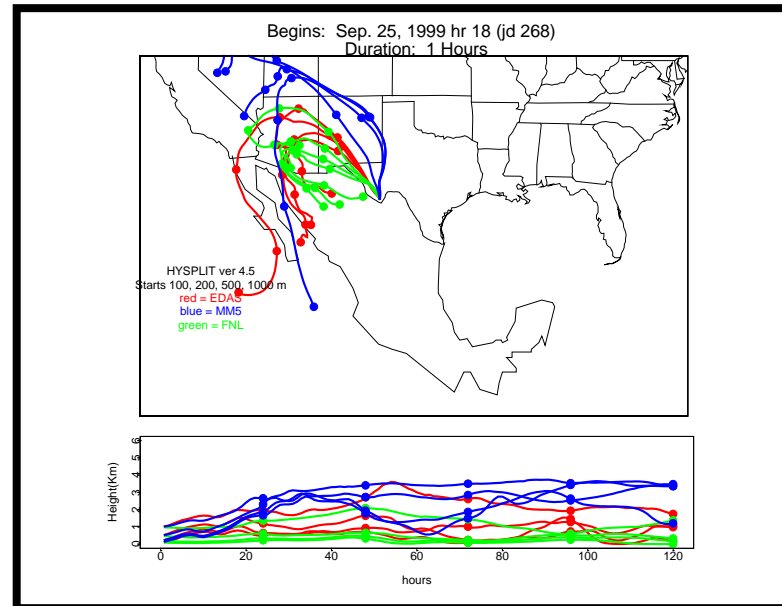

Begins: Sep. 17, 1999 hr 0 (jd 260)
Duration: 1 Hours

HYSPLIT ver 4.5
Starts 100, 200, 500, 1000 m
red = EDAS
blue = MMS
green = FNL

Begins: Sep. 17, 1999 hr 6 (jd 260)
Duration: 1 Hours

HYSPLIT ver 4.5
Starts 100, 200, 500, 1000 m
red = EDAS
blue = MMS
green = FNL