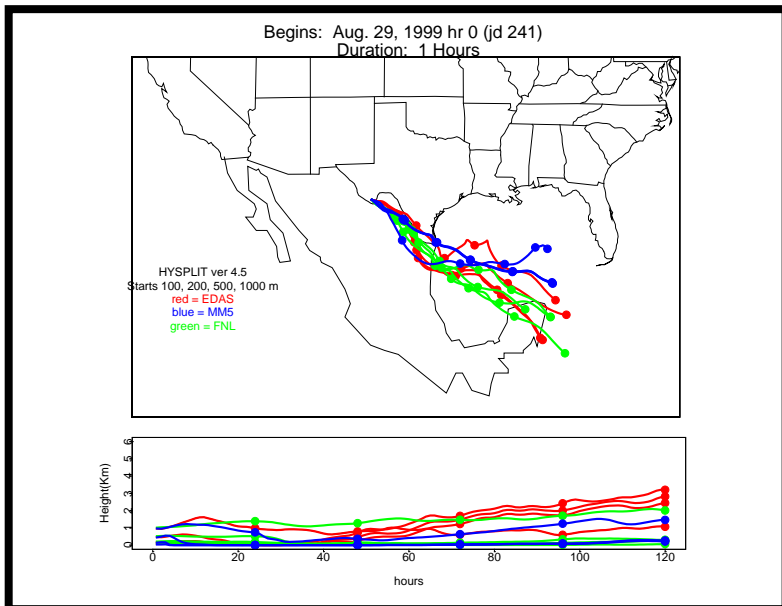

Begins: Aug. 28, 1999 hr 0 (jd 240)
Duration: 1 Hours

HYSPLIT ver 4.5
Starts 100, 200, 500, 1000 m
red = EDAS
blue = MMS
green = FNL

Begins: Aug. 28, 1999 hr 6 (jd 240)
Duration: 1 Hours

HYSPLIT ver 4.5
Starts 100, 200, 500, 1000 m
red = EDAS
blue = MMS
green = FNL