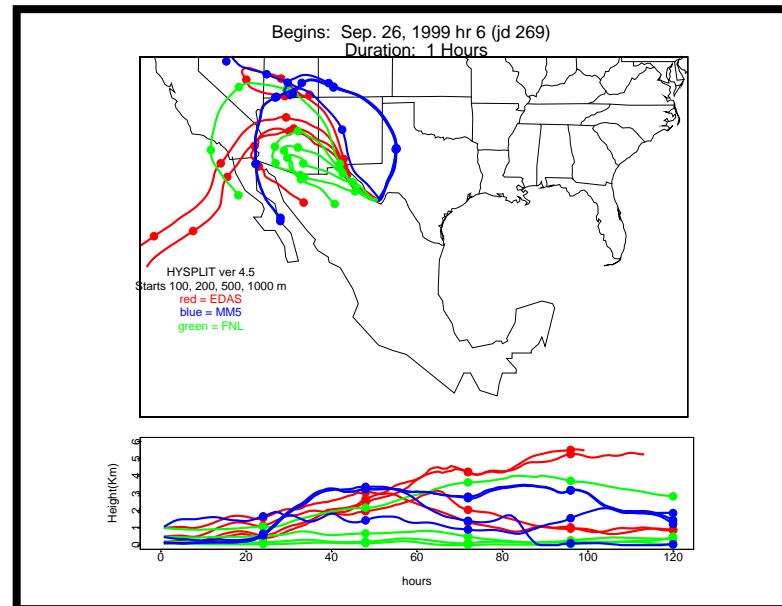

Begins: Sep. 17, 1999 hr 0 (jd 260)
Duration: 1 Hours

HYSPLIT ver 4.5
Starts 100, 200, 500, 1000 m
red = EDAS
blue = MMS
green = FNL

Begins: Sep. 17, 1999 hr 6 (jd 260)
Duration: 1 Hours

HYSPLIT ver 4.5
Starts 100, 200, 500, 1000 m
red = EDAS
blue = MMS
green = FNL