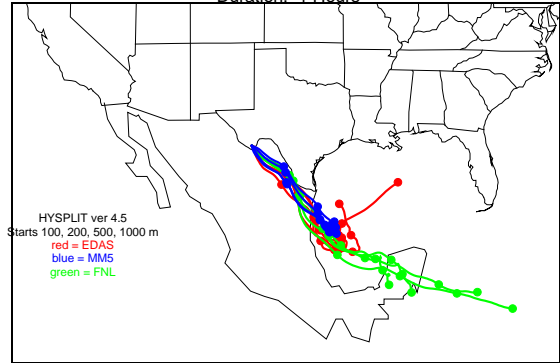

Begins: Aug. 10, 1999 hr 6 (jd 222)
Duration: 1 Hours

HYSPLIT ver 4.5
Starts 100, 200, 500, 1000 m
red = EDAS
blue = MMS
green = FNL