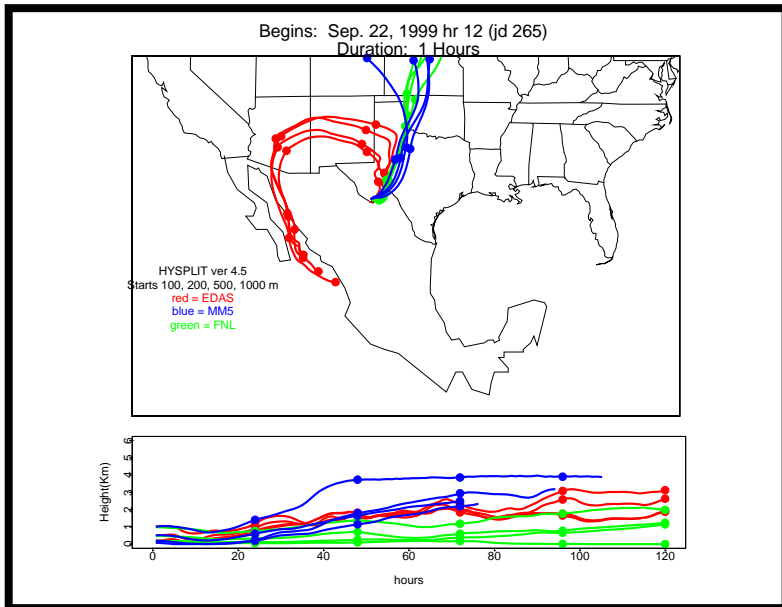

Begins: Sep. 17, 1999 hr 0 (jd 260)
Duration: 1 Hours

HYSPLIT ver 4.5
Starts 100, 200, 500, 1000 m
red = EDAS
blue = MMS
green = FNL

Begins: Sep. 17, 1999 hr 6 (jd 260)
Duration: 1 Hours

HYSPLIT ver 4.5
Starts 100, 200, 500, 1000 m
red = EDAS
blue = MMS
green = FNL