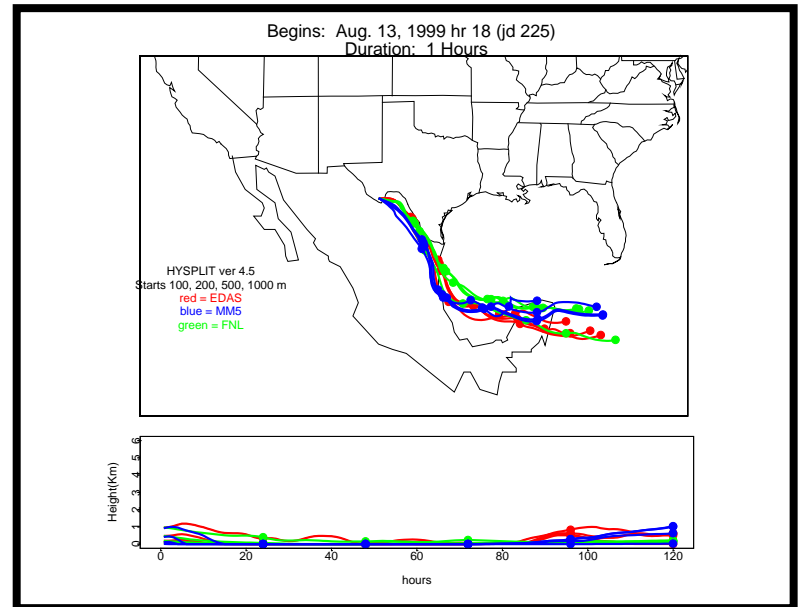

Begins: Aug. 10, 1999 hr 0 (jd 222)
Duration: 1 Hours

HYSPLIT ver 4.5
Starts 100, 200, 500, 1000 m
red = EDAS
blue = MMS
green = FNL

Begins: Aug. 10, 1999 hr 6 (jd 222)
Duration: 1 Hours

HYSPLIT ver 4.5
Starts 100, 200, 500, 1000 m
red = EDAS
blue = MMS
green = FNL