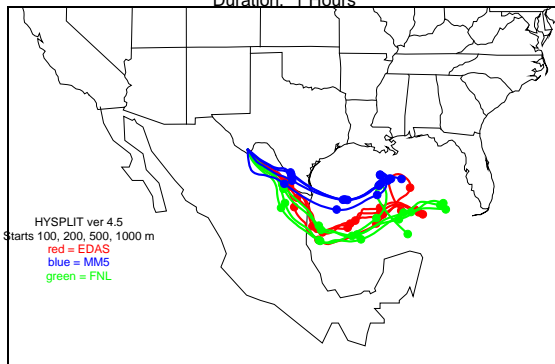

Begins: Jul. 16, 1999 hr 12 (jd 197)
Duration: 1 Hours

HYSPLIT ver 4.5
Starts 100, 200, 500, 1000 m
red = EDAS
blue = MMS
green = FNL

Begins: Jul. 16, 1999 hr 18 (jd 197)
Duration: 1 Hours

HYSPLIT ver 4.5
Starts 100, 200, 500, 1000 m
red = EDAS
blue = MMS
green = FNL

Begins: Jul. 17, 1999 hr 0 (jd 198)
Duration: 1 Hours

HYSPLIT ver 4.5
Starts 100, 200, 500, 1000 m
red = EDAS
blue = MMS
green = FNL

Begins: Jul. 17, 1999 hr 6 (jd 198)
Duration: 1 Hours

HYSPLIT ver 4.5
Starts 100, 200, 500, 1000 m
red = EDAS
blue = MMS
green = FNL