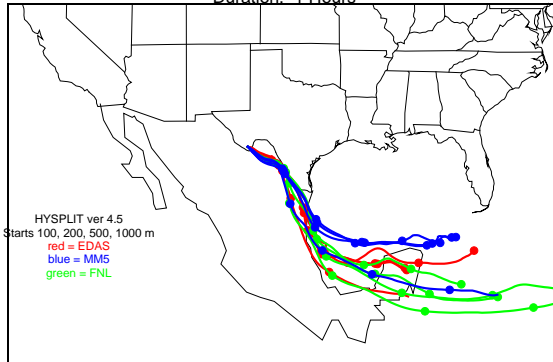

Begins: Aug. 15, 1999 hr 0 (jd 227)
Duration: 1 Hours