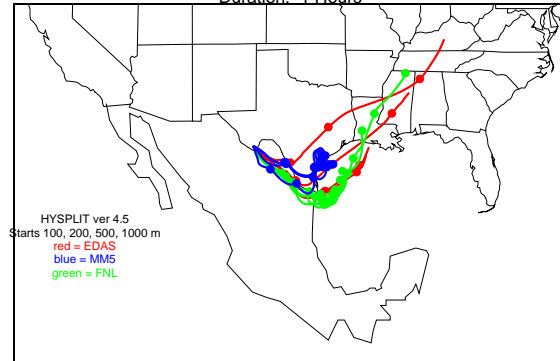

Begins: Sep. 2, 1999 hr 6 (jd 245)
Duration: 1 Hours

HYSPLIT ver 4.5
Starts 100, 200, 500, 1000 m
red = EDAS
blue = MMS
green = FNL