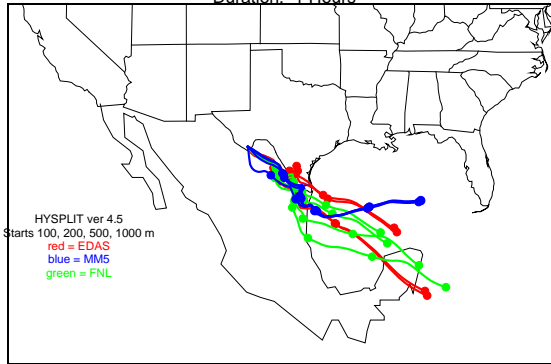

Appendix 4c. 5-day HYSPLIT Back Trajectories

Each page has a map for each of four evenly spaced hours (0, 6, 12, and 18 CST) during a single 24-hour particle sampling period (8am-8am). Red trajectories were generated with MM5 data, blue with EDAS, and green with FNL data. All were generated by HYSPLIT ver 4.5.

Begins: Jul. 9, 1999 hr 12 (jd 190)
Duration: 1 Hours

HYSPLIT ver 4.5
Starts 100, 200, 500, 1000 m
red = EDAS
blue = MMS
green = FNL

Begins: Jul. 9, 1999 hr 18 (jd 190)
Duration: 1 Hours

HYSPLIT ver 4.5
Starts 100, 200, 500, 1000 m
red = EDAS
blue = MMS
green = FNL

Begins: Jul. 10, 1999 hr 0 (jd 191)
Duration: 1 Hours

HYSPLIT ver 4.5
Starts 100, 200, 500, 1000 m
red = EDAS
blue = MMS
green = FNL

Begins: Jul. 10, 1999 hr 6 (jd 191)
Duration: 1 Hours

HYSPLIT ver 4.5
Starts 100, 200, 500, 1000 m
red = EDAS
blue = MMS
green = FNL