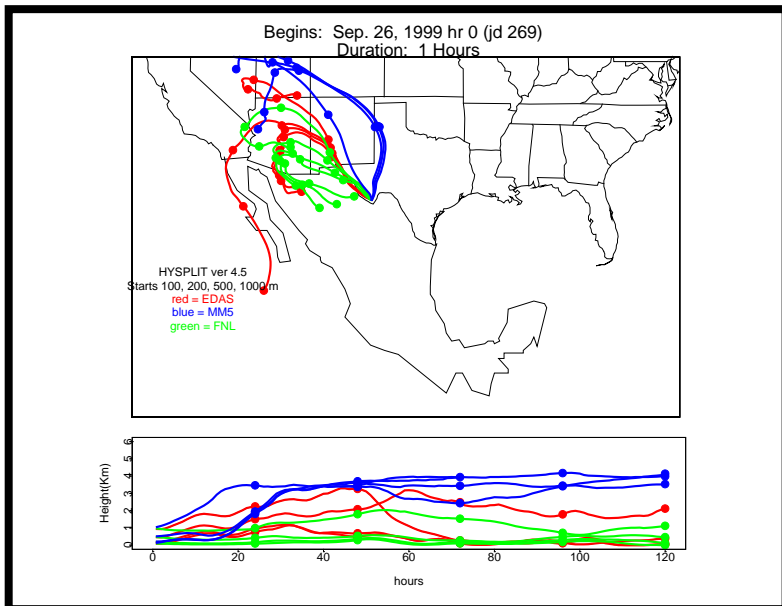

Begins: Sep. 17, 1999 hr 0 (jd 260)
Duration: 1 Hours

HYSPLIT ver 4.5
Starts 100, 200, 500, 1000 m
red = EDAS
blue = MMS
green = FNL

Begins: Sep. 17, 1999 hr 6 (jd 260)
Duration: 1 Hours

HYSPLIT ver 4.5
Starts 100, 200, 500, 1000 m
red = EDAS
blue = MMS
green = FNL