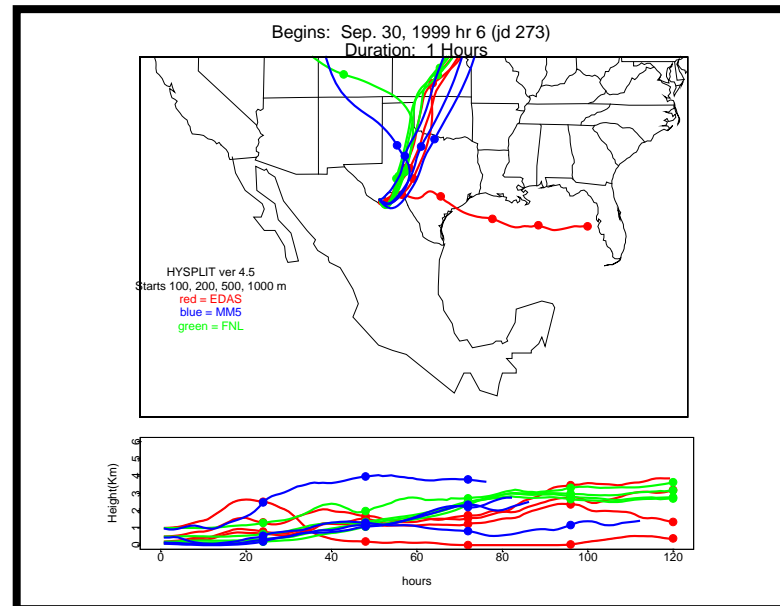

Begins: Sep. 17, 1999 hr 0 (jd 260)
Duration: 1 Hours

HYSPLIT ver 4.5
Starts 100, 200, 500, 1000 m
red = EDAS
blue = MMS
green = FNL

Begins: Sep. 17, 1999 hr 6 (jd 260)
Duration: 1 Hours

HYSPLIT ver 4.5
Starts 100, 200, 500, 1000 m
red = EDAS
blue = MMS
green = FNL