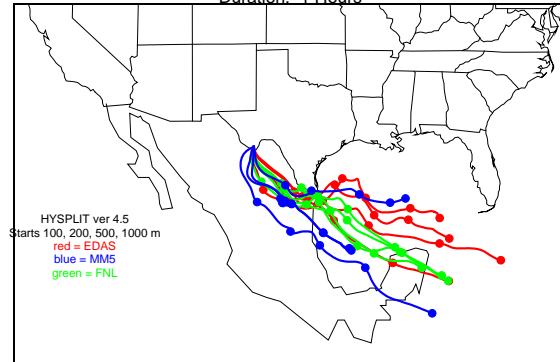

Begins: Sep. 11, 1999 hr 6 (jd 254)
Duration: 1 Hours

HYSPLIT ver 4.5
Starts 100, 200, 500, 1000 m
red = EDAS
blue = MMS
green = FNL