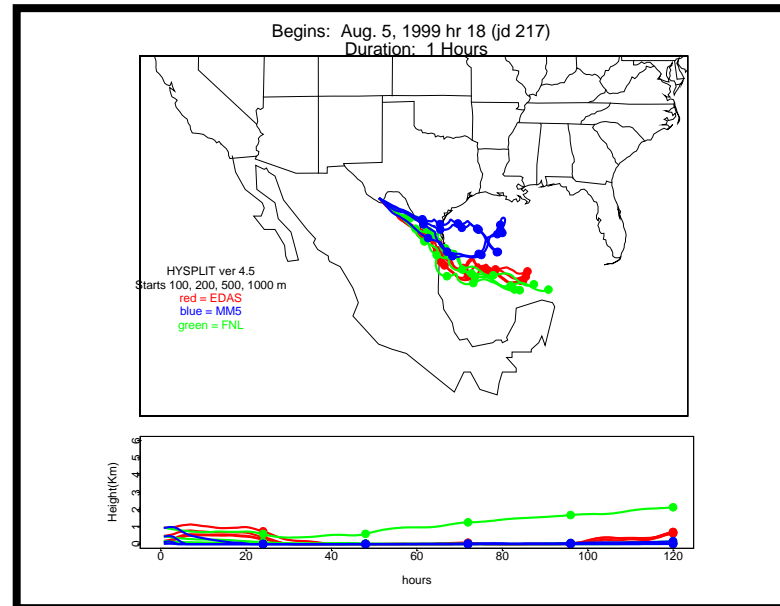

Begins: Aug. 4, 1999 hr 0 (jd 216)
Duration: 1 Hours

HYSPLIT ver 4.5
Starts 100, 200, 500, 1000 m
red = EDAS
blue = MMS
green = FNL

Begins: Aug. 4, 1999 hr 6 (jd 216)
Duration: 1 Hours

HYSPLIT ver 4.5
Starts 100, 200, 500, 1000 m
red = EDAS
blue = MMS
green = FNL