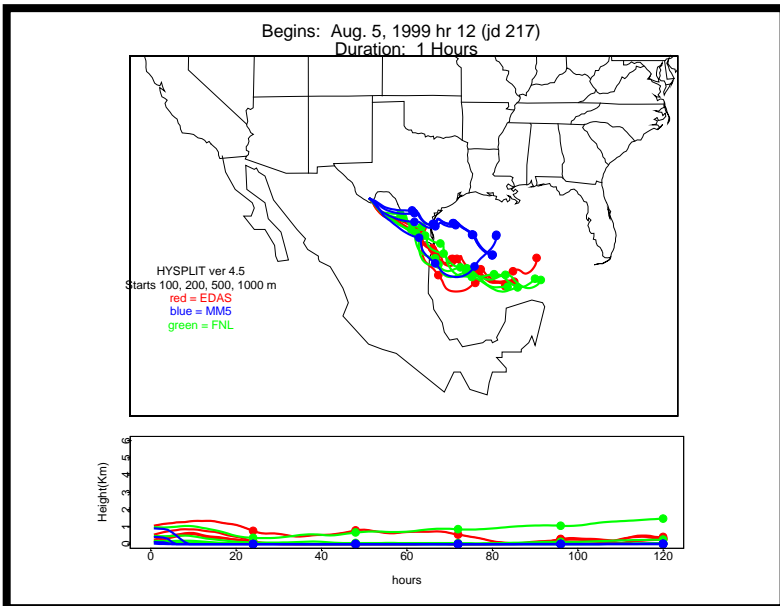

Begins: Aug. 4, 1999 hr 0 (jd 216)
Duration: 1 Hours

HYSPLIT ver 4.5
Starts 100, 200, 500, 1000 m
red = EDAS
blue = MMS
green = FNL

Begins: Aug. 4, 1999 hr 6 (jd 216)
Duration: 1 Hours

HYSPLIT ver 4.5
Starts 100, 200, 500, 1000 m
red = EDAS
blue = MMS
green = FNL