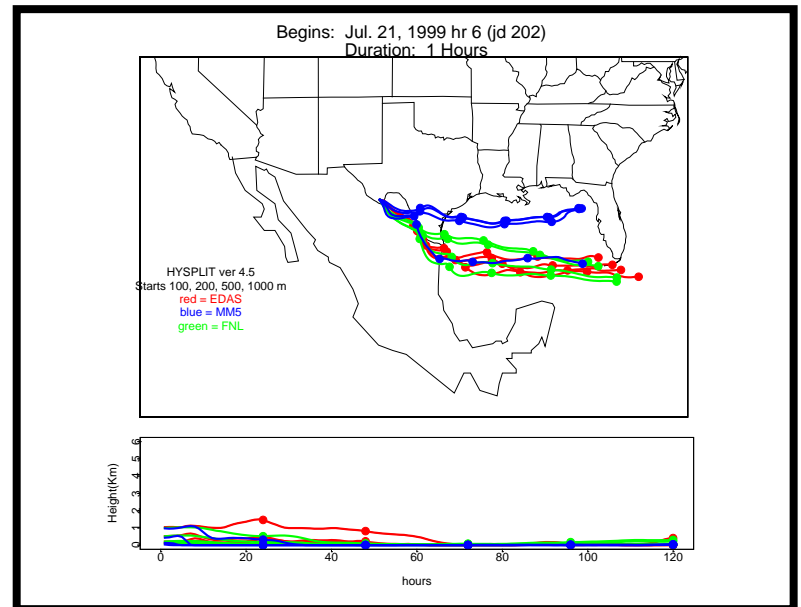

Begins: Jul. 17, 1999 hr 0 (jd 198)
Duration: 1 Hours

HYSPLIT ver 4.5
Starts 100, 200, 500, 1000 m
red = EDAS
blue = MMS
green = FNL

Begins: Jul. 17, 1999 hr 6 (jd 198)
Duration: 1 Hours

HYSPLIT ver 4.5
Starts 100, 200, 500, 1000 m
red = EDAS
blue = MMS
green = FNL