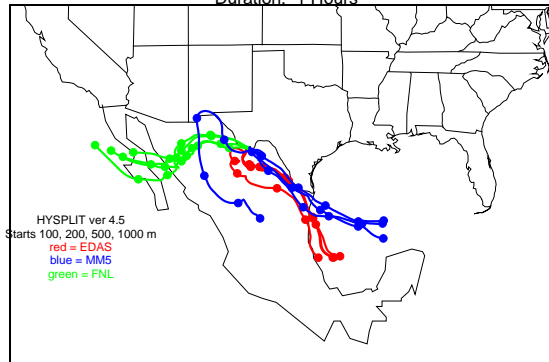

Begins: Jul. 30, 1999 hr 0 (jd 211)
Duration: 1 Hours

HYSPLIT ver 4.5
Starts 100, 200, 500, 1000 m
red = EDAS
blue = MMS
green = FNL

Begins: Jul. 30, 1999 hr 6 (jd 211)
Duration: 1 Hours

HYSPLIT ver 4.5
Starts 100, 200, 500, 1000 m
red = EDAS
blue = MMS
green = FNL

Begins: Jul. 30, 1999 hr 12 (jd 211)
Duration: 1 Hours

HYSPLIT ver 4.5
Starts 100, 200, 500, 1000 m
red = EDAS
blue = MMS
green = FNL

Begins: Jul. 30, 1999 hr 18 (jd 211)
Duration: 1 Hours

HYSPLIT ver 4.5
Starts 100, 200, 500, 1000 m
red = EDAS
blue = MMS
green = FNL