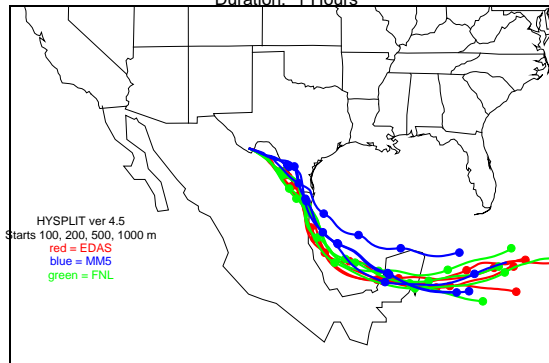

Begins: Aug. 15, 1999 hr 12 (jd 227)
Duration: 1 Hours

HYSPLIT ver 4.5
Starts 100, 200, 500, 1000 m
red = EDAS
blue = MMS
green = FNL

Begins: Aug. 15, 1999 hr 18 (jd 227)
Duration: 1 Hours

HYSPLIT ver 4.5
Starts 100, 200, 500, 1000 m
red = EDAS
blue = MMS
green = FNL