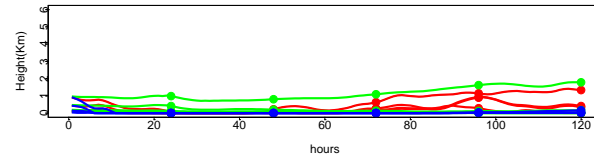

Begins: Sep. 10, 1999 hr 12 (jd 253)
Duration: 1 Hours

HYSPLIT ver 4.5
Starts 100, 200, 500, 1000 m
red = EDAS
blue = MMS
green = FNL

Begins: Sep. 10, 1999 hr 18 (jd 253)
Duration: 1 Hours

HYSPLIT ver 4.5
Starts 100, 200, 500, 1000 m
red = EDAS
blue = MMS
green = FNL