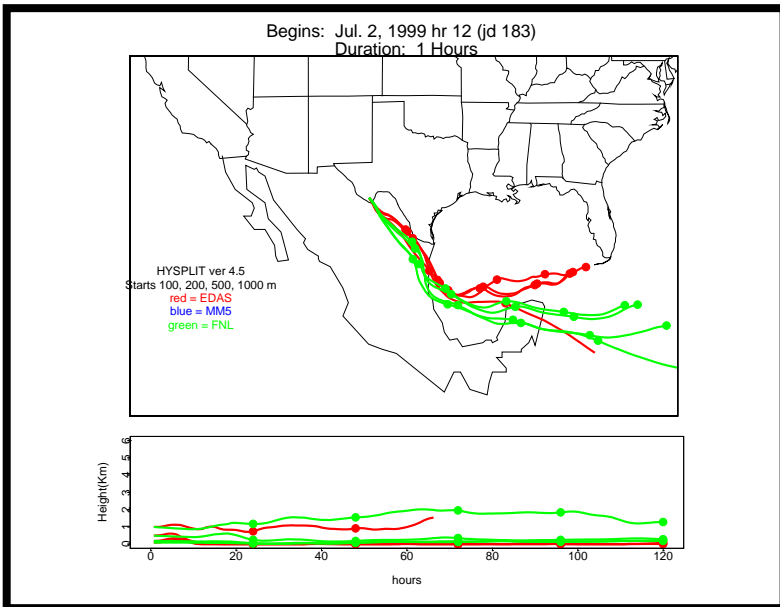

Appendix 4c. 5-day HYSPLIT Back Trajectories

Each page has a map for each of four evenly spaced hours (0, 6, 12, and 18 CST) during a single 24-hour particle sampling period (8am-8am). Red trajectories were generated with MM5 data, blue with EDAS, and green with FNL data. All were generated by HYSPLIT ver 4.5.