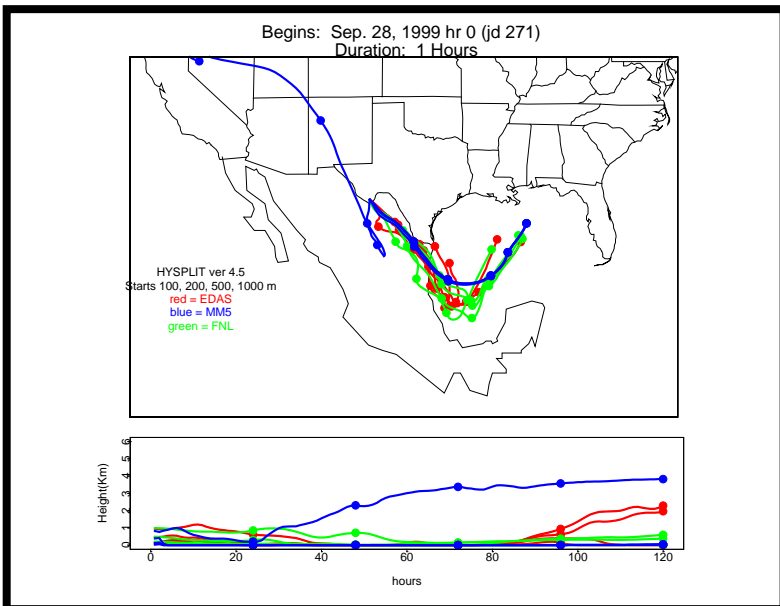

Begins: Sep. 17, 1999 hr 0 (jd 260)
Duration: 1 Hours

HYSPLIT ver 4.5
Starts 100, 200, 500, 1000 m
red = EDAS
blue = MMS
green = FNL

Begins: Sep. 17, 1999 hr 6 (jd 260)
Duration: 1 Hours

HYSPLIT ver 4.5
Starts 100, 200, 500, 1000 m
red = EDAS
blue = MMS
green = FNL