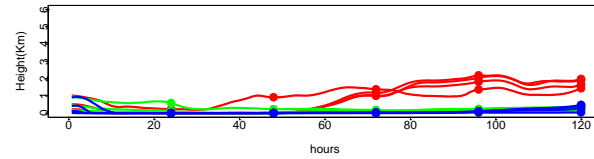

Begins: Jul. 26, 1999 hr 12 (jd 207)
Duration: 1 Hours

HYSPLIT ver 4.5
Starts 100, 200, 500, 1000 m
red = EDAS
blue = MMS
green = FNL

Begins: Jul. 26, 1999 hr 18 (jd 207)
Duration: 1 Hours

HYSPLIT ver 4.5
Starts 100, 200, 500, 1000 m
red = EDAS
blue = MMS
green = FNL