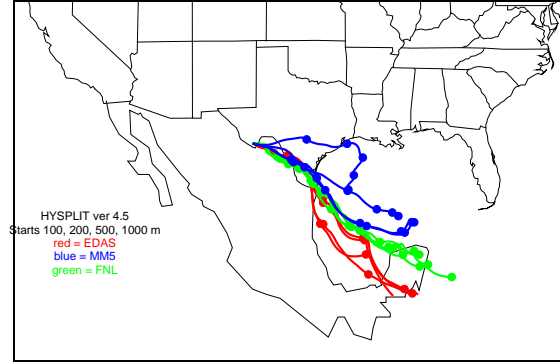

Begins: Aug. 3, 1999 hr 0 (jd 215)
Duration: 1 Hours

HYSPLIT ver 4.5
Starts 100, 200, 500, 1000 m
red = EDAS
blue = MMS
green = FNL

Begins: Aug. 3, 1999 hr 6 (jd 215)
Duration: 1 Hours

HYSPLIT ver 4.5
Starts 100, 200, 500, 1000 m
red = EDAS
blue = MMS
green = FNL

Begins: Aug. 3, 1999 hr 12 (jd 215)
Duration: 1 Hours

HYSPLIT ver 4.5
Starts 100, 200, 500, 1000 m
red = EDAS
blue = MMS
green = FNL

Begins: Aug. 3, 1999 hr 18 (jd 215)
Duration: 1 Hours

HYSPLIT ver 4.5
Starts 100, 200, 500, 1000 m
red = EDAS
blue = MMS
green = FNL