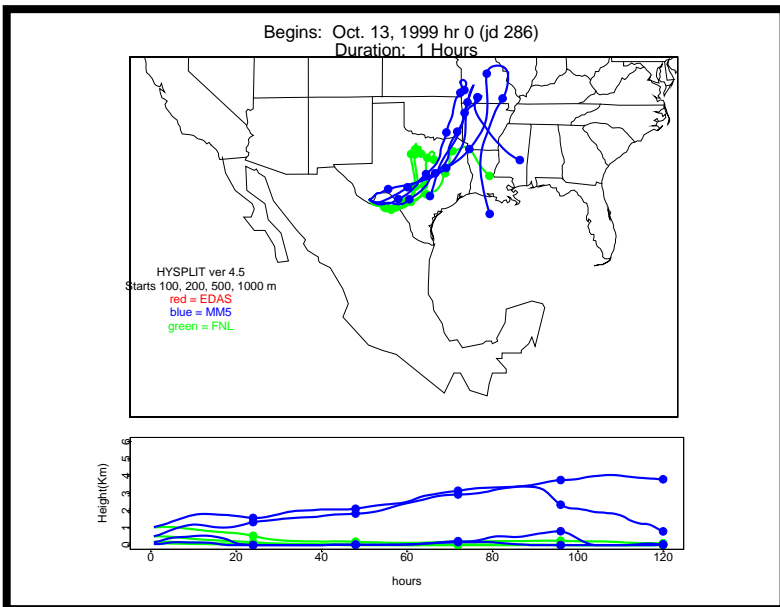

Begins: Oct. 5, 1999 hr 12 (jd 278)
Duration: 1 Hours

Begins: Oct. 5, 1999 hr 18 (jd 278)
Duration: 1 Hours

Begins: Oct. 6, 1999 hr 0 (jd 279)
Duration: 1 Hours

Begins: Oct. 6, 1999 hr 6 (jd 279)
Duration: 1 Hours