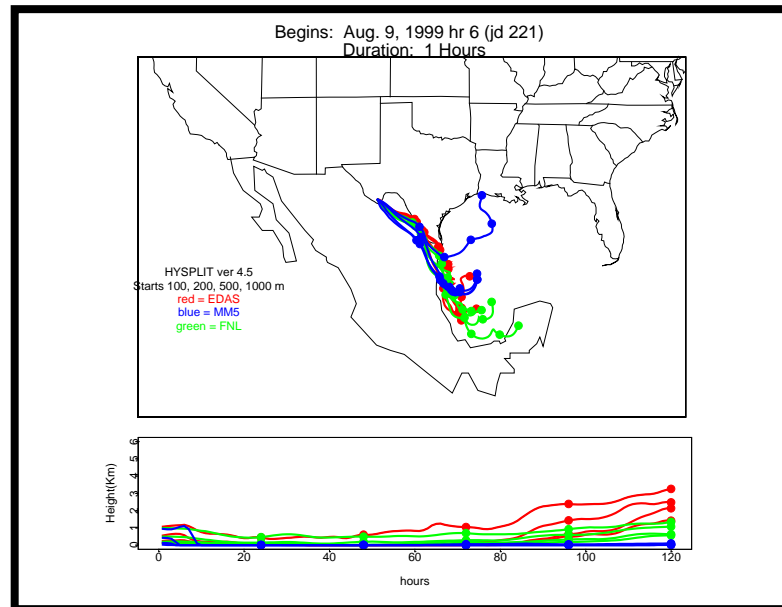

Begins: Aug. 7, 1999 hr 0 (jd 219)
Duration: 1 Hours

HYSPLIT ver 4.5
Starts 100, 200, 500, 1000 m
red = EDAS
blue = MMS
green = FNL

Begins: Aug. 7, 1999 hr 6 (jd 219)
Duration: 1 Hours

HYSPLIT ver 4.5
Starts 100, 200, 500, 1000 m
red = EDAS
blue = MMS
green = FNL