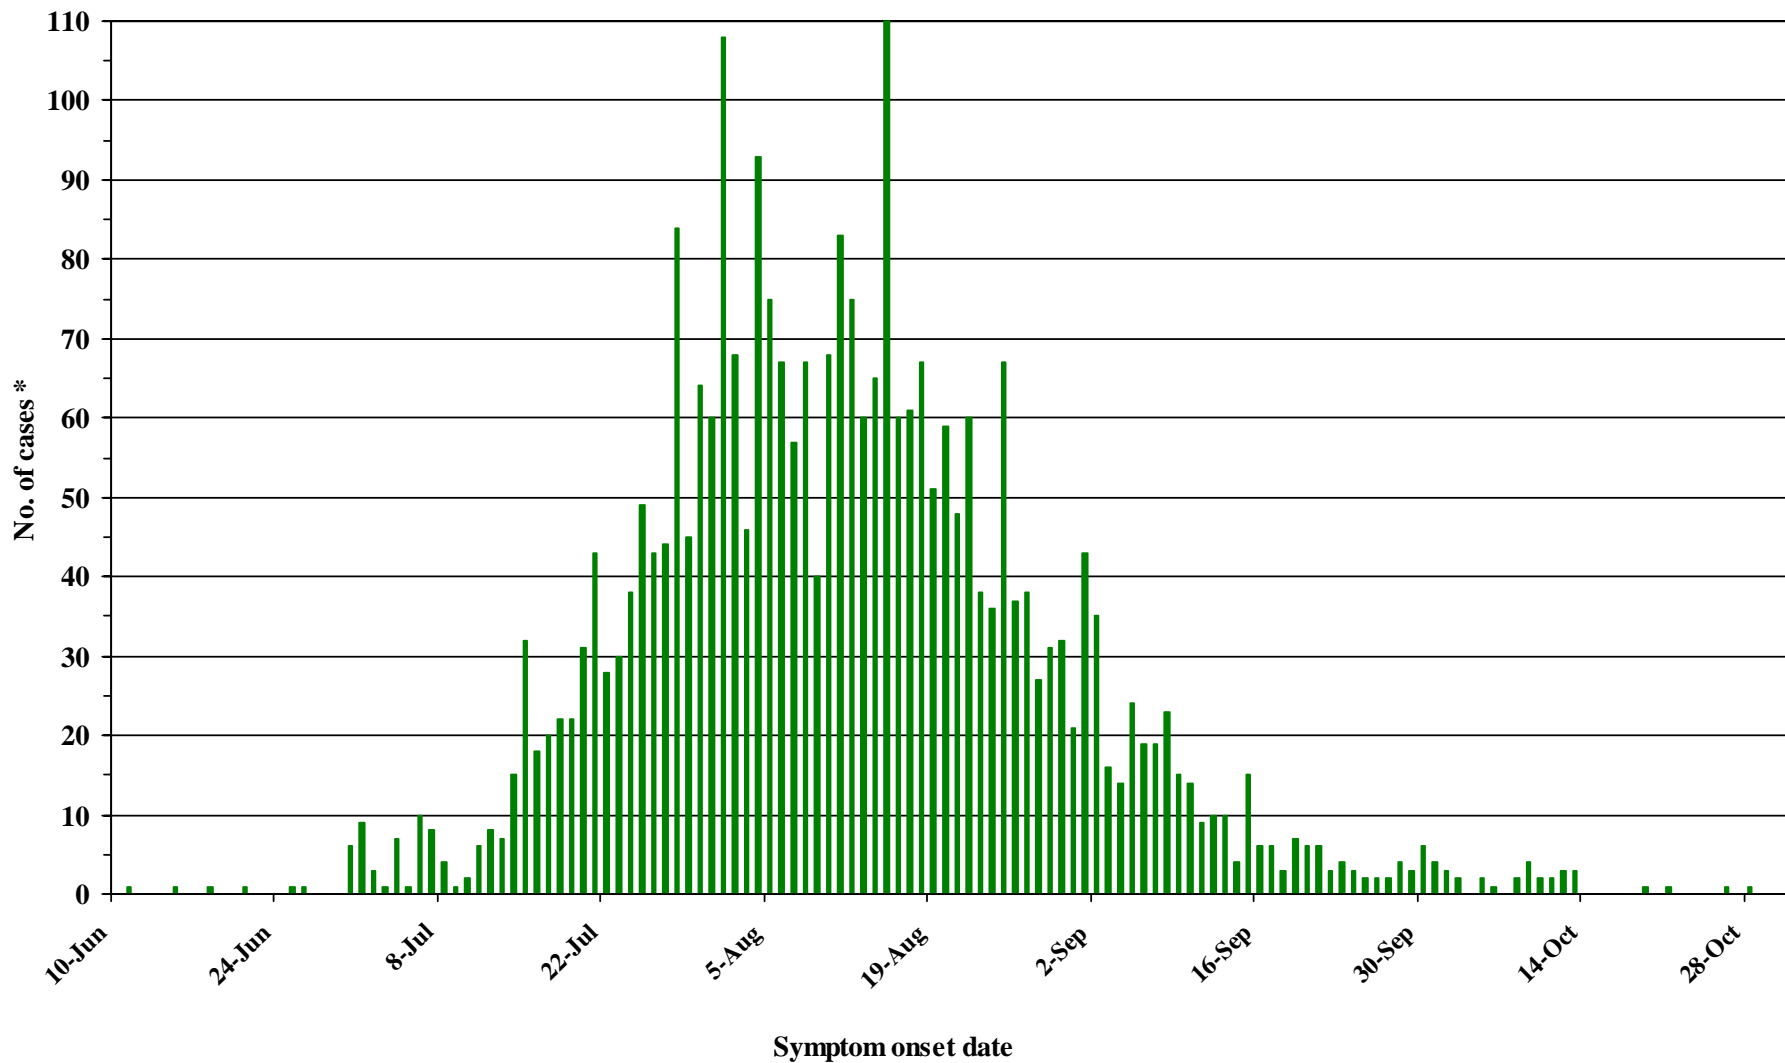

Distribution of onset dates of human West Nile virus cases: Colorado, 2003

3/31/2004 2:28 PM

Total cases=2947