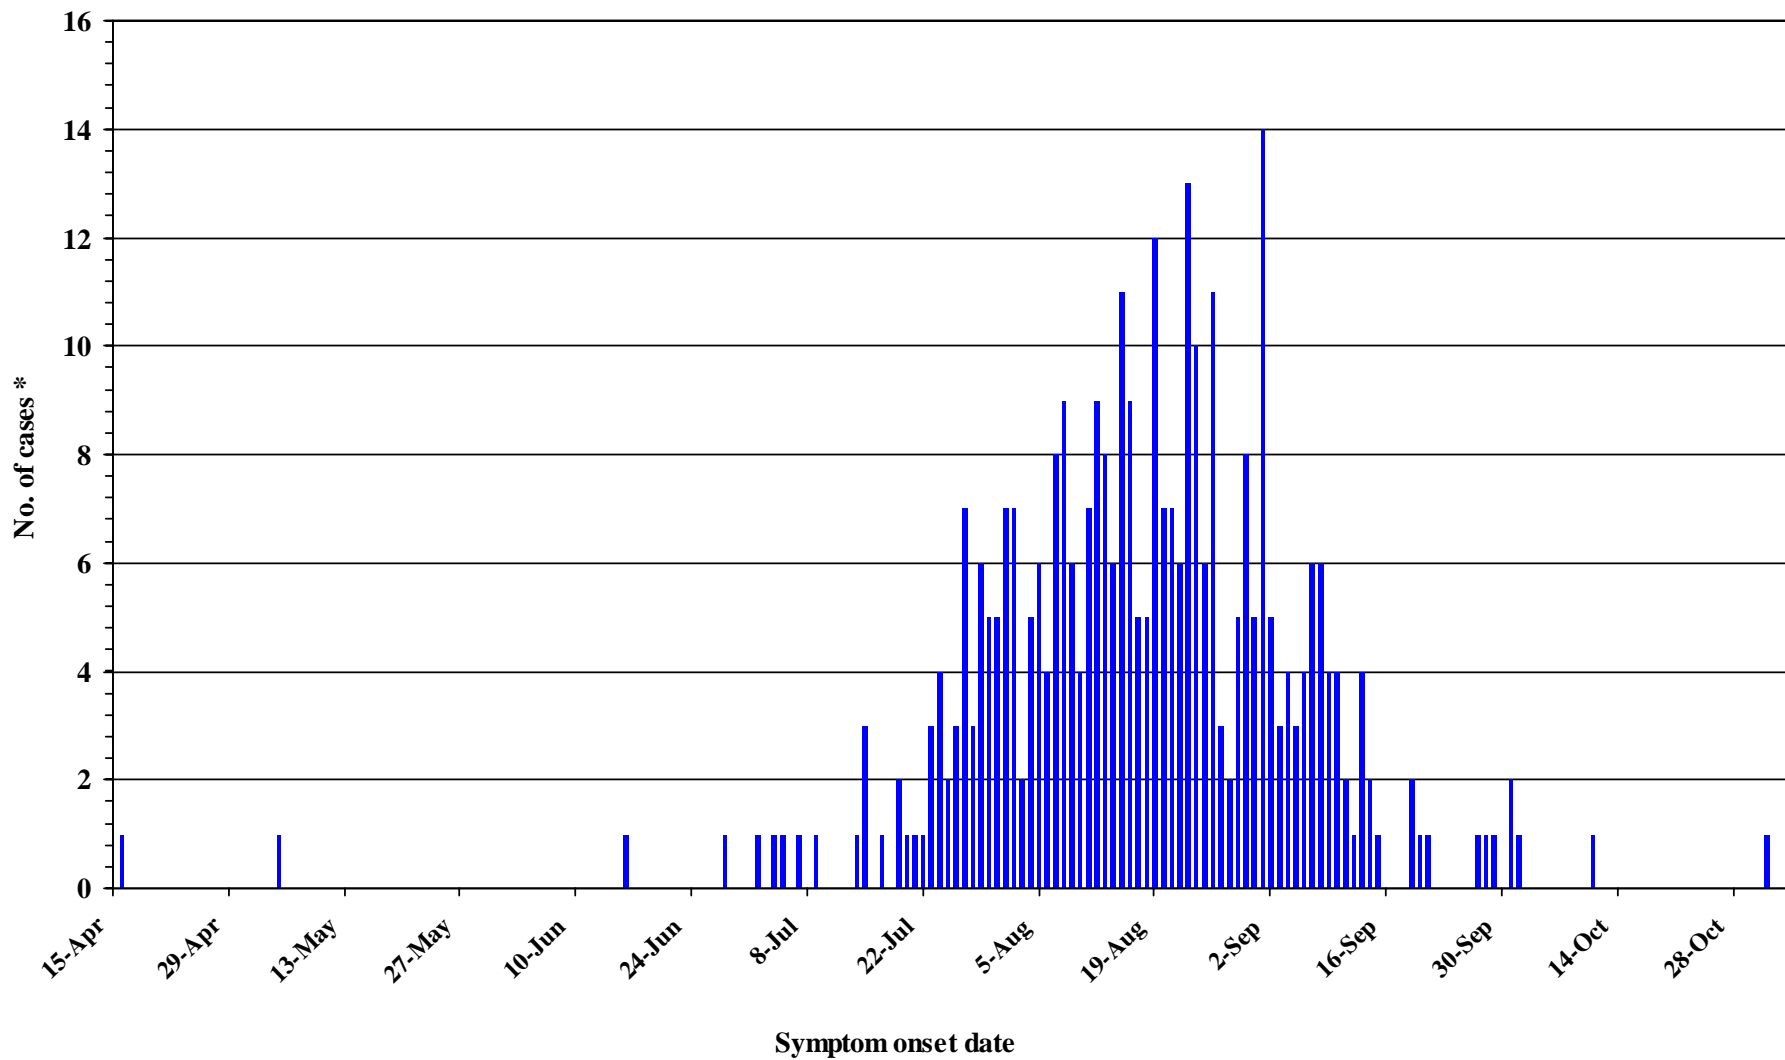

Distribution of onset dates of human West Nile virus cases: Colorado, 2006

7/10/2007 4:35 PM

Total cases=345